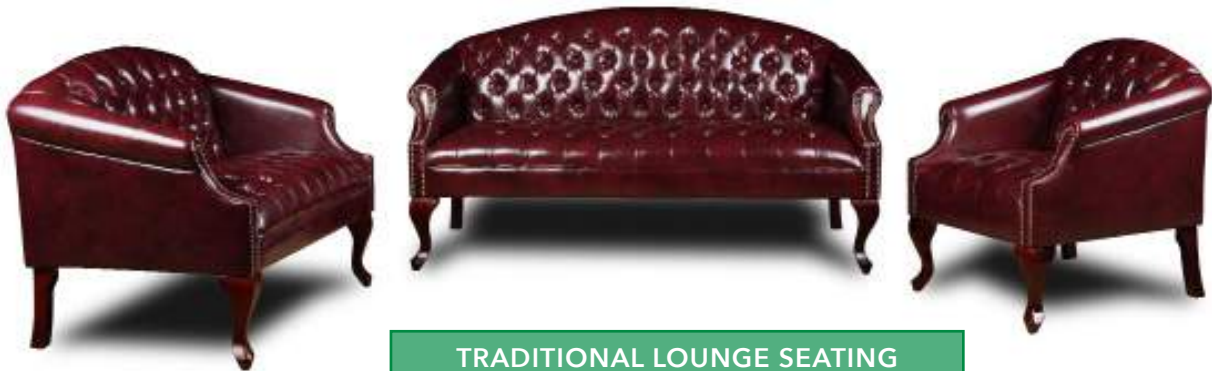

LOVESEAT  
**BR99002-BK**

58.5" W x 32"D x 31.5"H

SOFA  
**BR99003-BK**

81.5" W x 32"D x 31.5"H

CLUB CHAIR  
**BR99001-BK**

34.5" W x 32"D x 31.5"H

**TRADITIONAL LOUNGE SEATING**

- Elegant mahogany wood finish • Upholstered in Oxblood vinyl • Classic traditional button tufted styling  
 • Hand applied individual antique brass nail-head trim • Minor assembly required for leg attachment