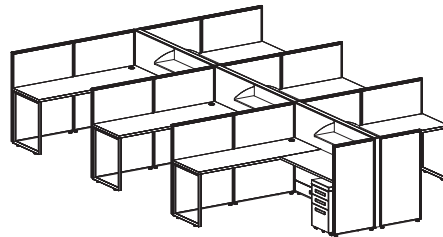

Typical-6

Size: 14' x 6' Bullpen

Height: 47"

Features:

- Mobile Box-Box-File w/ Seat Cushion
- Open Low Shelf

List Price: \$3989

List Price w/out Seat Cushion: \$3689

*Per station price based on an 8-pack

Typical-7

Size: 6' x 6'

Height: 47"

Features:

- Mobile Box-Box-File w/ Seat Cushion
- Open Low Shelf

List Price: \$3701

List Price w/out Seat Cushion: \$3401

*Per station price based on a 6-pack