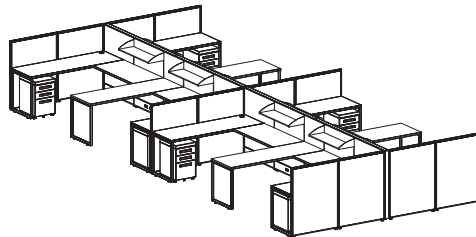

Typical-6

Size: 14' x 6' Bullpen

Height: 47"

Features:

- Mobile Box-Box-File w/ Seat Cushion
- Open Low Shelf

List Price: \$3989

List Price w/out Seat Cushion: \$3689

*Per station price based on an 8-pack

Typical-7

Size: 6' x 6'

Height: 47"

Features:

- Mobile Box-Box-File w/ Seat Cushion
- Open Low Shelf

List Price: \$3701

List Price w/out Seat Cushion: \$3401

*Per station price based on a 6-pack