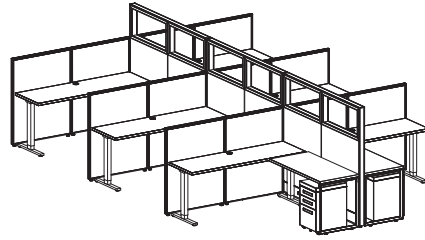

Typical-6

Size: 14' x 6' Bullpen

Height: 47"

Features:

- Mobile Box-Box-File w/ Seat Cushion
- Open Low Shelf

List Price: \$3989

List Price w/out Seat Cushion: \$3689

*Per station price based on an 8-pack

Typical-7

Size: 6' x 6'

Height: 47"

Features:

- Mobile Box-Box-File w/ Seat Cushion
- Open Low Shelf

List Price: \$3701

List Price w/out Seat Cushion: \$3401

*Per station price based on a 6-pack