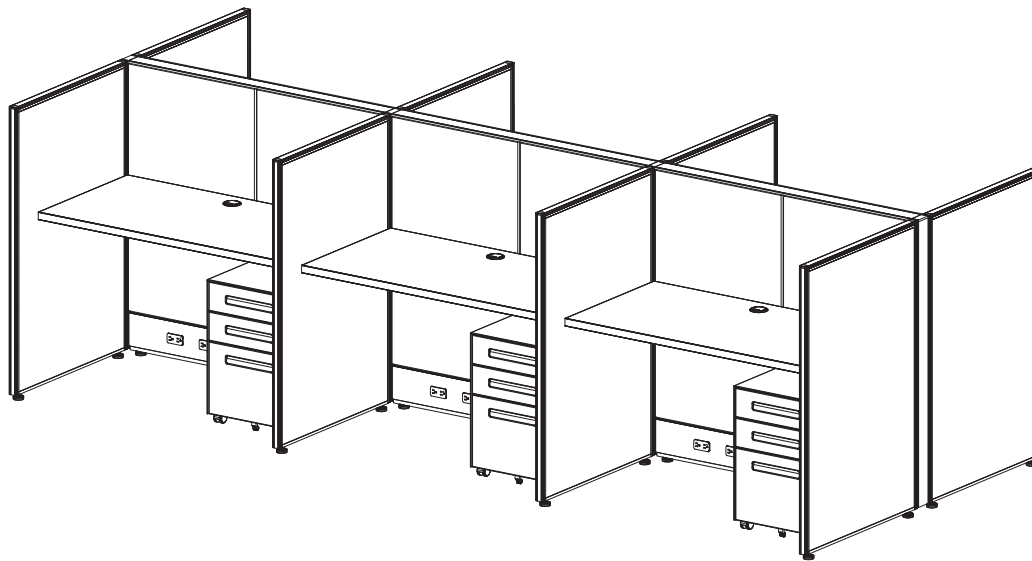

EZcube

Specs:

Size:

- Station Size: 4' x 30"
- Height: 47"

Components:

- Mobile Box-Box-File Pedestal

List Price:

Per Station: $1,945

*Price based on a 6-pack w/ grade-1 finishes