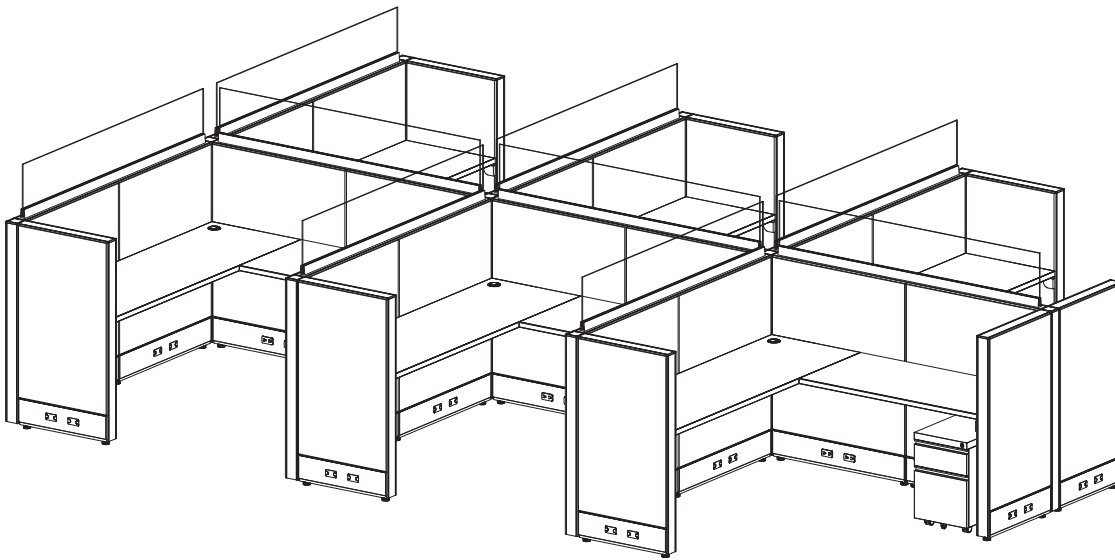

- Station Size: 6' x 6'
- Height: 50"

Components:

- Supporting Box-Box-File Pedestal
- 14" Clear Frameless Glass
- Pivot Height Adjustable Base

List Price:

Per Station: \$5,212

*Price based on a 6-pack w/ grade-a finishes

EZcube Plus

Specs:

Size:

- Station Size: 6' x 6'
- Height: 47"

Components:

- Mobile Box-File Pedestal
- 12" Clear Frameless Glass

List Price:

Per Station: \$5,314