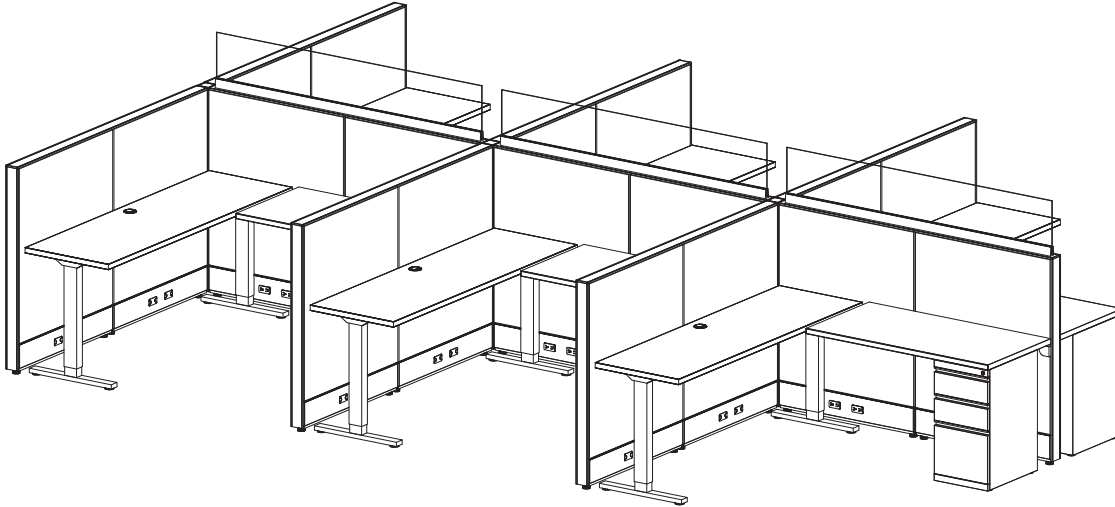

EZcube Plus

Specs:

Size:

- Station Size: 6' x 6'
- Height: 47"

Components:

- Supporting Box-Box-File Pedestal
- 12" Clear Frameless Glass
- Pivot Height Adjustable Base

List Price:

Per Station: $5,287

*Price based on a 6-pack w/ grade-1 finishes