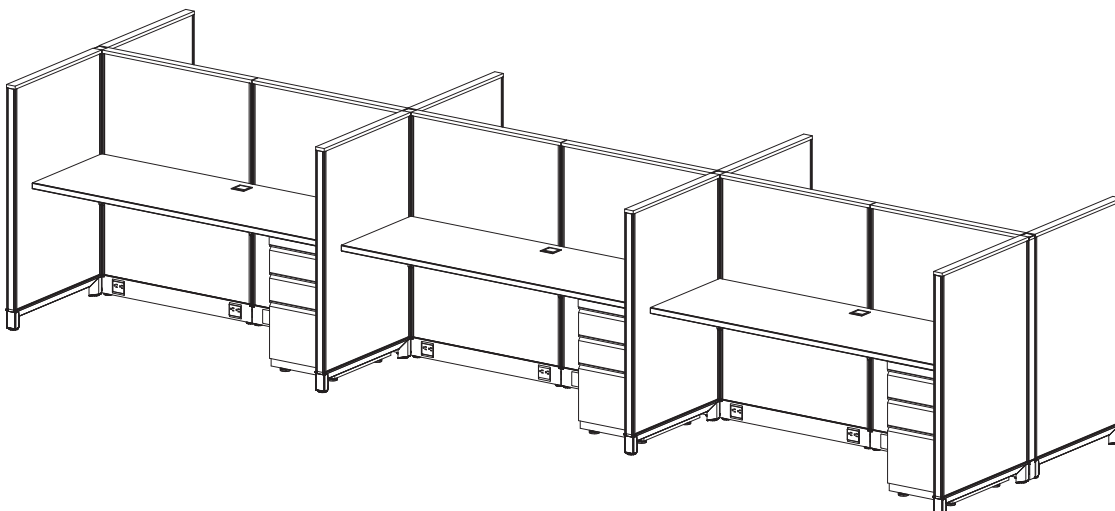

Echo Squared

Specs:

Size:

- Station Size: 6' x 30"
- Height: 50"

Components:

- Supporting Box-Box-File Pedestal

List Price:

Per Station: **\$2,821**