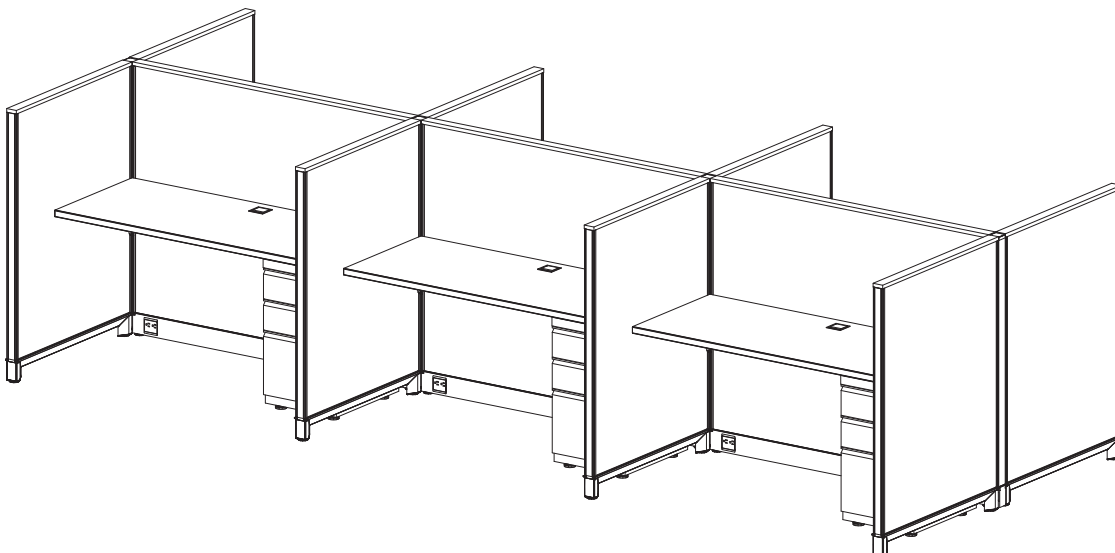

Echo Squared

Specs:

Size:

- Station Size: 5' x 3'
- Height: 50"

Components:

- Supporting Box-Box-File Pedestal

List Price:

Per Station: $2,434

*Price based on a 6-pack w/ grade-a finishes