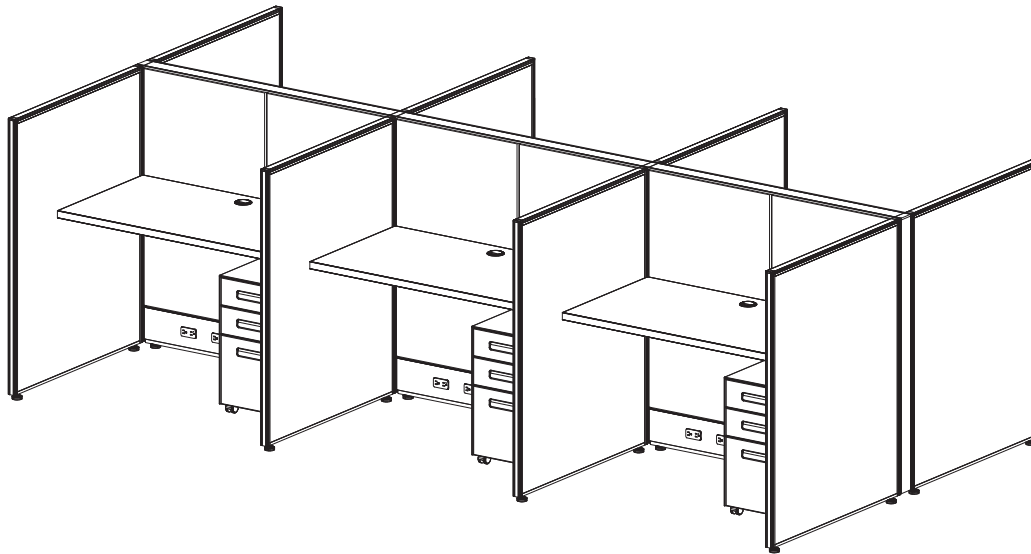

- Station Size: 4' x 3'
- Height: 47"

Components:

- Supporting Box-Box-File Pedestal

List Price:

Per Station: \$2,628

*Price based on a 6-pack w/ grade-1 finishes

EZcube

Specs: