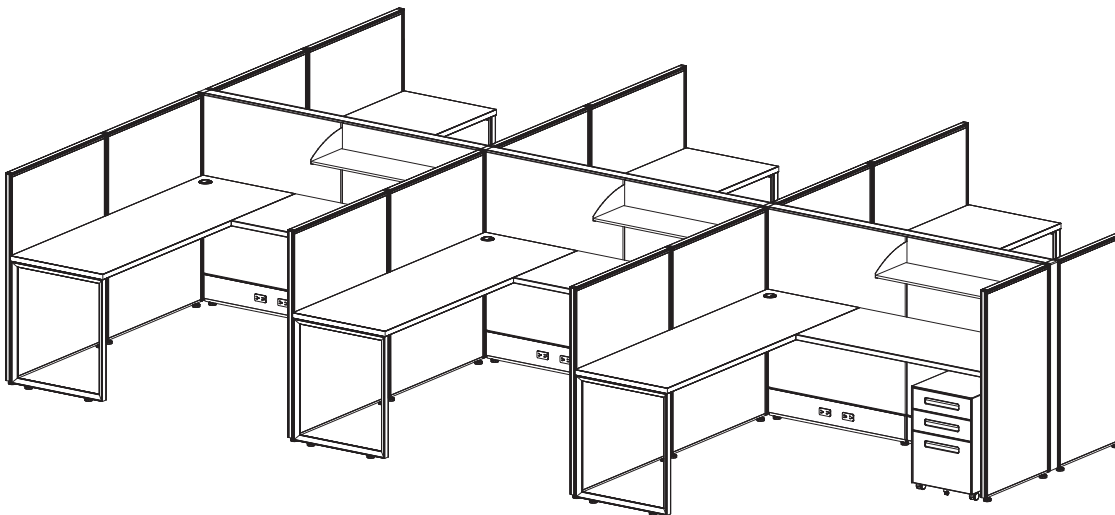

- Station Size: 6' x 6'
- Height: 47"

Components:

- Mobile Box-File Pedestal
- Low Shelf

List Price:

Per Station: \$4,381

*Price based on a 6-pack w/ grade-1 finishes

EZcube

Specs: