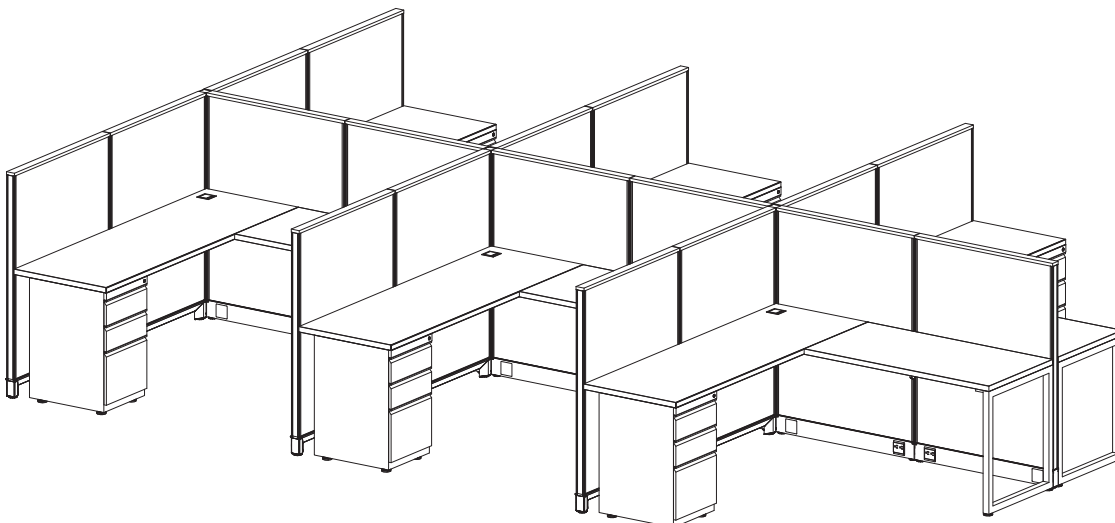

Echo Squared

Specs:

Size:

- Station Size: 6' x 6'
- Height: 50"

Components:

- Supporting Box-Box-File Pedestal

List Price:

Per Station: $3,951

*Price based on a 6-pack w/ grade-a finishes