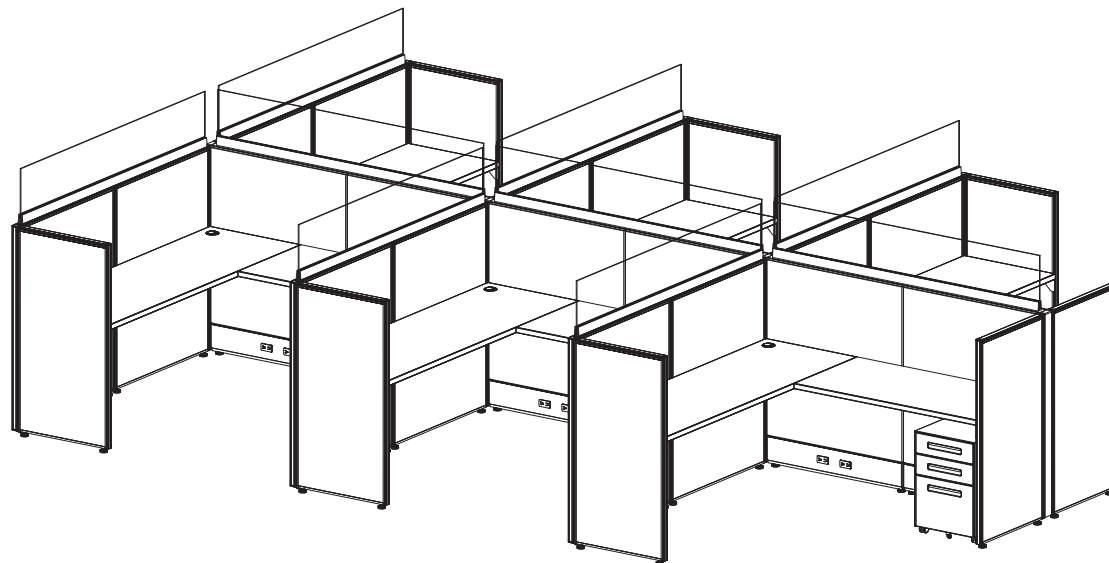

EZcube Plus

Specs:

Size:

- Station Size: 6' x 6'
- Height: 47"

Components:

- Mobile Box-File Pedestal
- 12" Clear Frameless Glass

List Price:

Per Station: \$5,314

*Price based on a 6-pack w/ grade-1 finishes

EZcube

Specs:

Size:

- Station Size: 6' x 6'
- Height: 47"

Components:

- Mobile Box-Box-File Pedestal
- 12" Clear Frameless Glass

List Price: