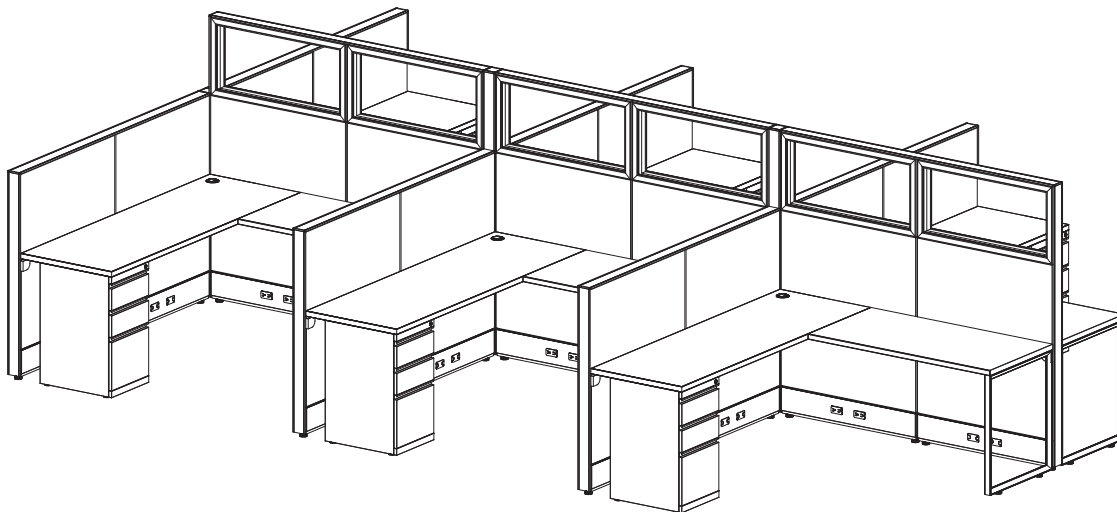

Size:

- Station Size: 6' x 6'
- Height: 64"

Components:

- Supporting Box-Box-File Pedestal
- Supporting File-File Pedestal
- 14" Clear Frameless Glass Add-on

List Price:

Per Station: \$5,927

*Price based on a 6-pack w/ grade-a finishes