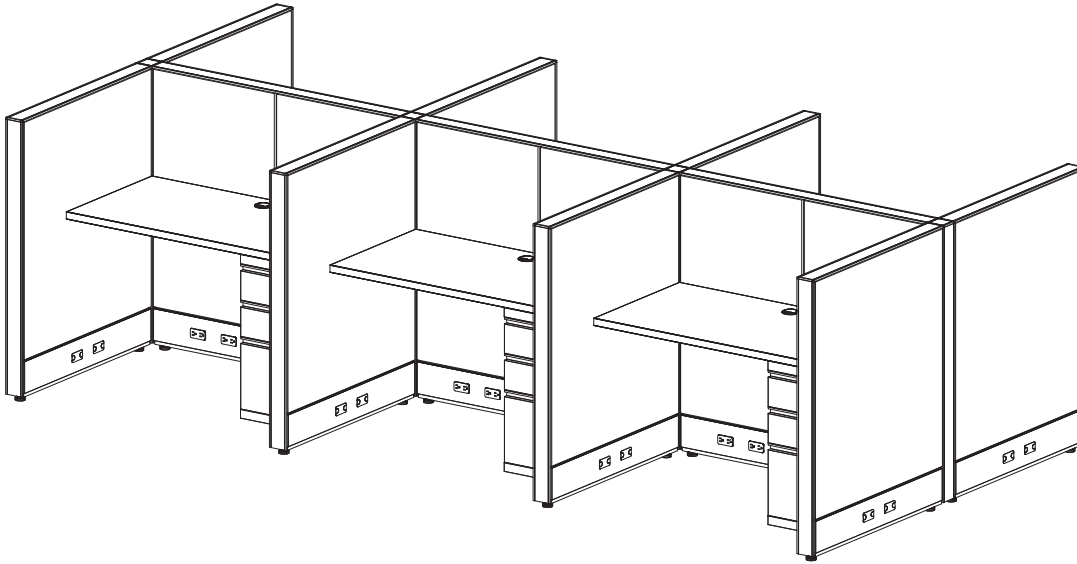

EZcube Plus

Specs:

Size:

- Station Size: 4' x 3'
- Height: 47"

Components:

- Supporting Box-Box-File Pedestal

List Price:

Per Station: $2,628

*Price based on a 6-pack w/ grade-1 finishes