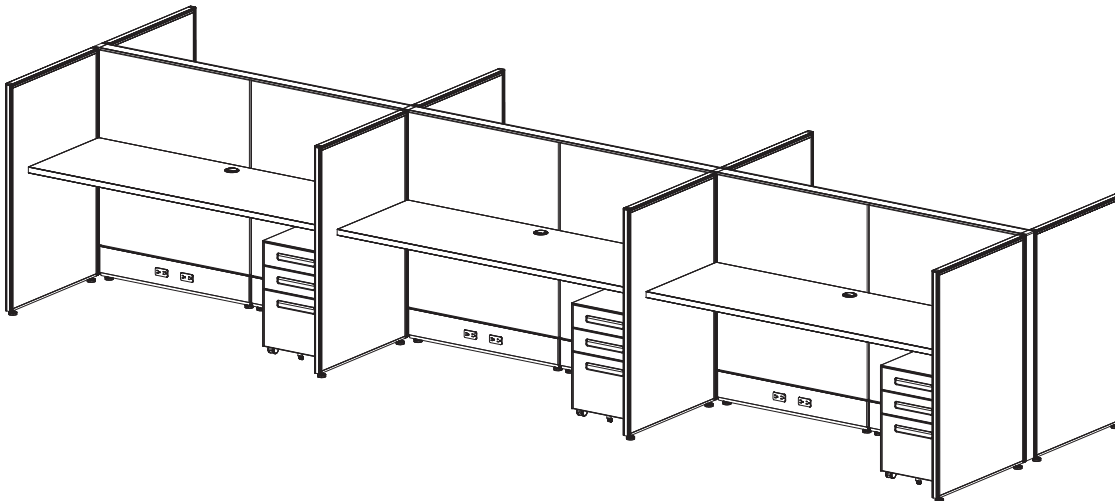

Size:

- Station Size: 6' x 30"
- Height: 47"

Components:

- Supporting Box-Box-File Pedestal

List Price:

Per Station: **\$2,973**

*Price based on a 6-pack w/ grade-1 finishes

EZcube