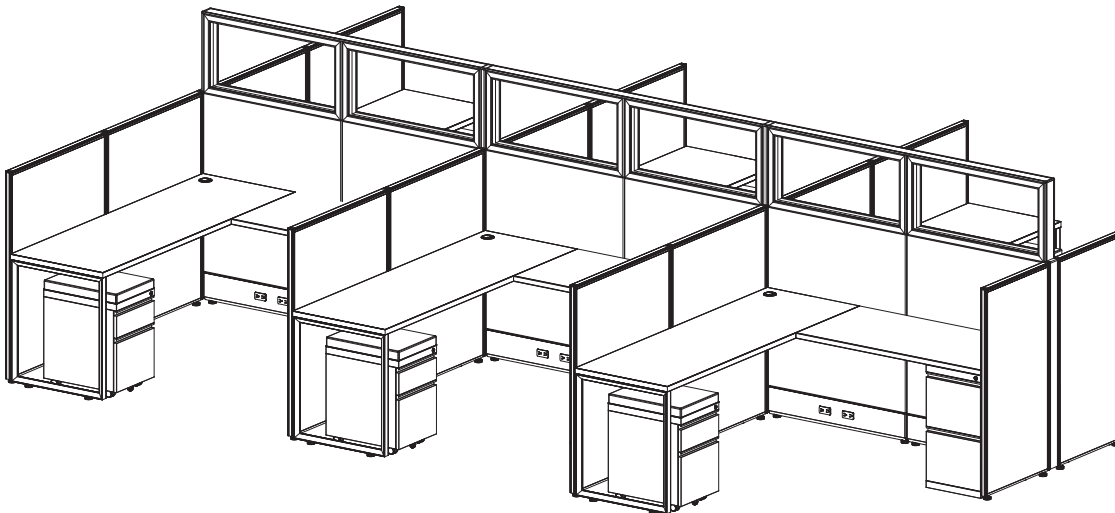

EZcube

Specs:

Size:

- Station Size: 6' x 6'
- Height: 47" / 18" Glass Add-on

Components:

- Mobile pedestal w/ cushion
- Supporting File-File pedestal
- Dual-pane clear glass add-on

List Price:

Per Station: $4,668

*Price based on a 6-pack w/ grade-1 finishes