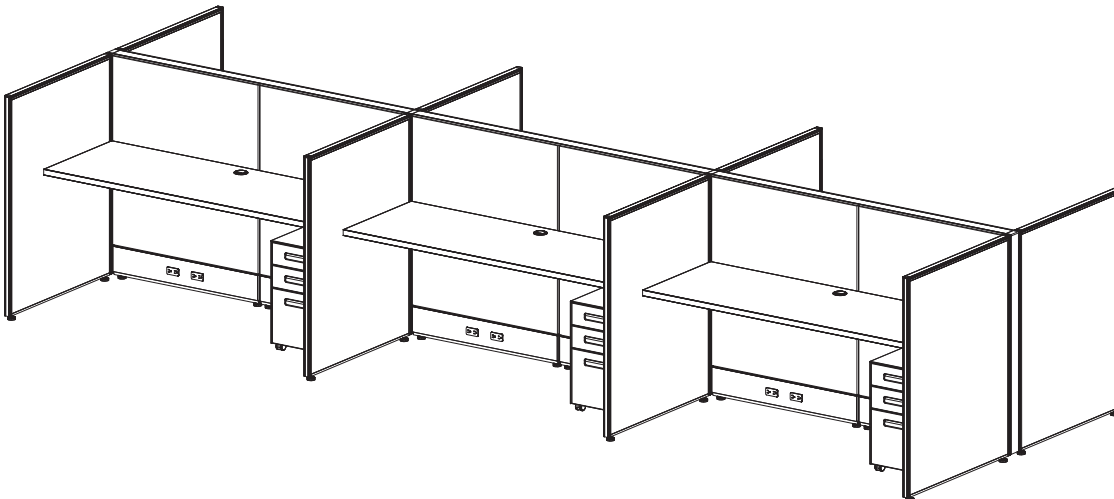

EZcube

Specs:

Size:

- Station Size: 6' x 3'
- Height: 47"

Components:

- Mobile Box-Box-File Pedestal

List Price:

Per Station: $2,436

*Price based on a 6-pack w/ grade-1 finishes