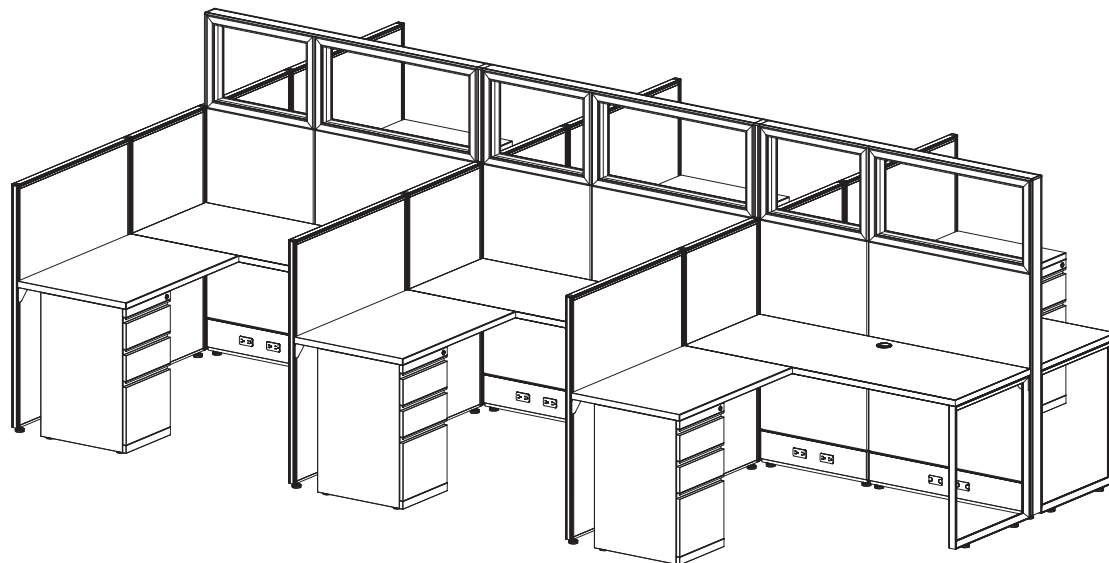

EZcube

Specs:

Size:

- Station Size: 5' x 5'
- Height: 47" / 18" Glass Add-on

Components:

- Supporting Box-Box-File Pedestal

List Price:

Per Station: \$3,112