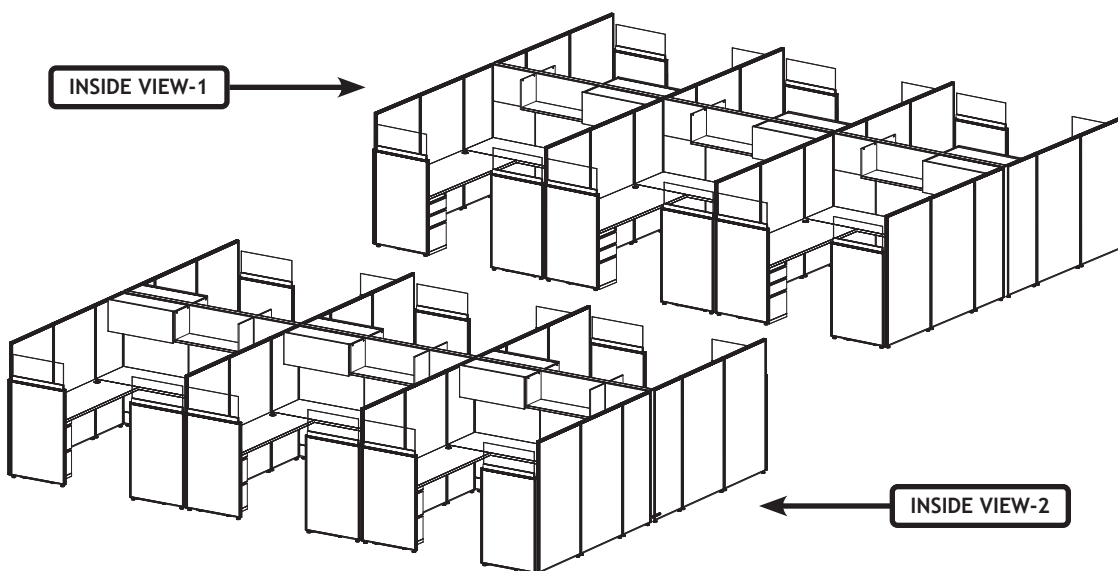

EZcube

Specs:

Size:

- Station Size: 8' x 8'
- Height: 65"

Components:

- Supporting Box-Box-File Pedestal
- Supporting File-File Pedestal
- Full height shelf
- Full-height shelf w/ laminate door

List Price:

Per Station: $7,644

*Price based on a 6-pack w/ grade-1 finishes