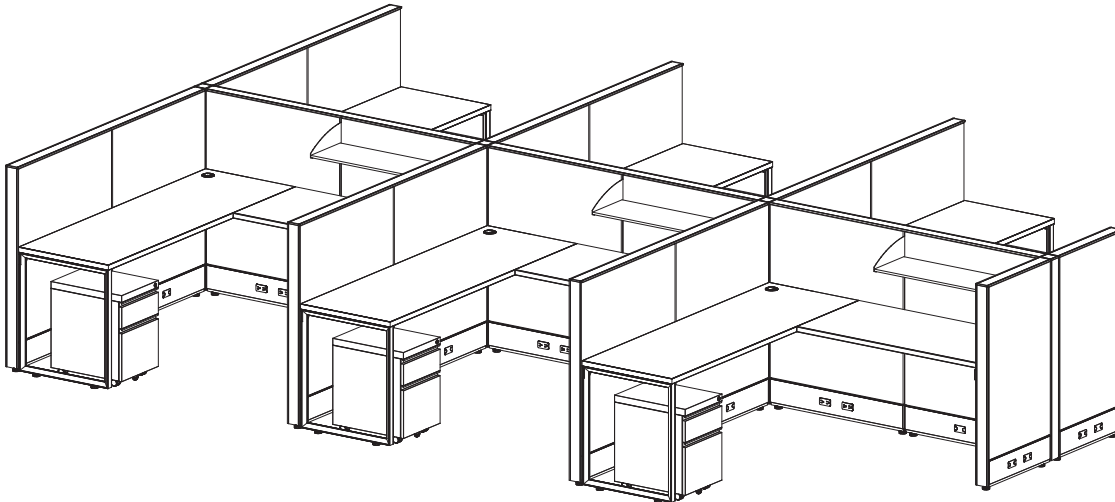

EZcube Plus

Specs:

Size:

- Station Size: 6' x 6'
- Height: 47"

Components:

- Mobile Box-File Pedestal
- Low Shelf

List Price:

Per Station: $4,381

*Price based on a 6-pack w/ grade-1 finishes