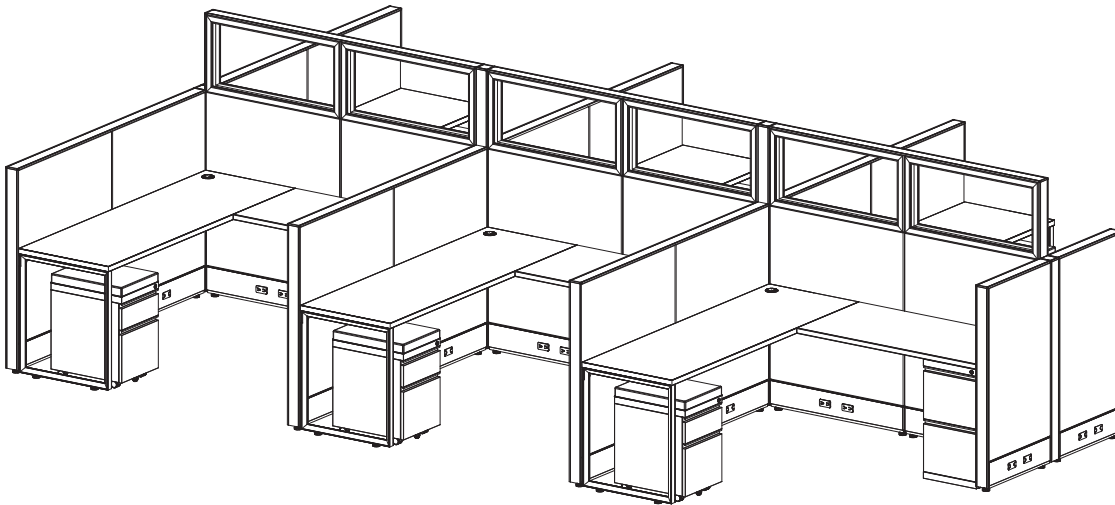

EZcube Plus

Specs:

Size:

- Station Size: 6' x 6'
- Height: 47" / 18" Glass Add-on

Components:

- Mobile pedestal w/ cushion
- Supporting File-File pedestal
- Dual-pane clear glass add-on

List Price:

Per Station: $5,521

*Price based on a 6-pack w/ grade-1 finishes