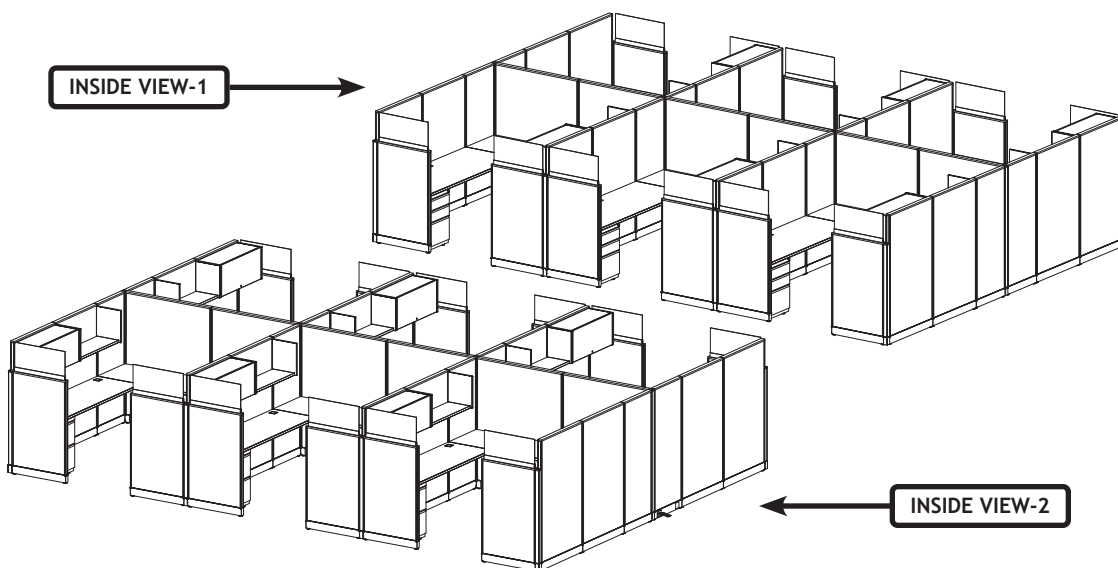

Specs:

Size:

- Station Size: 8' x 8'
- Height: 65"

Components:

- Supporting Box-Box-File Pedestal
- Supporting File-File Pedestal
- Full height shelf
- Full-height shelf w/ laminate door

List Price:

Per Station: \$7,644

*Price based on a 6-pack w/ grade-1 finishes

Echo Squared

Specs:

Size:

- Station Size: 8' x 8'
- Height: 64"

Components:

- Supporting Box-Box-File Pedestal
- Supporting File-File Pedestal
- Full height shelf
- Full-height shelf w/ laminate door