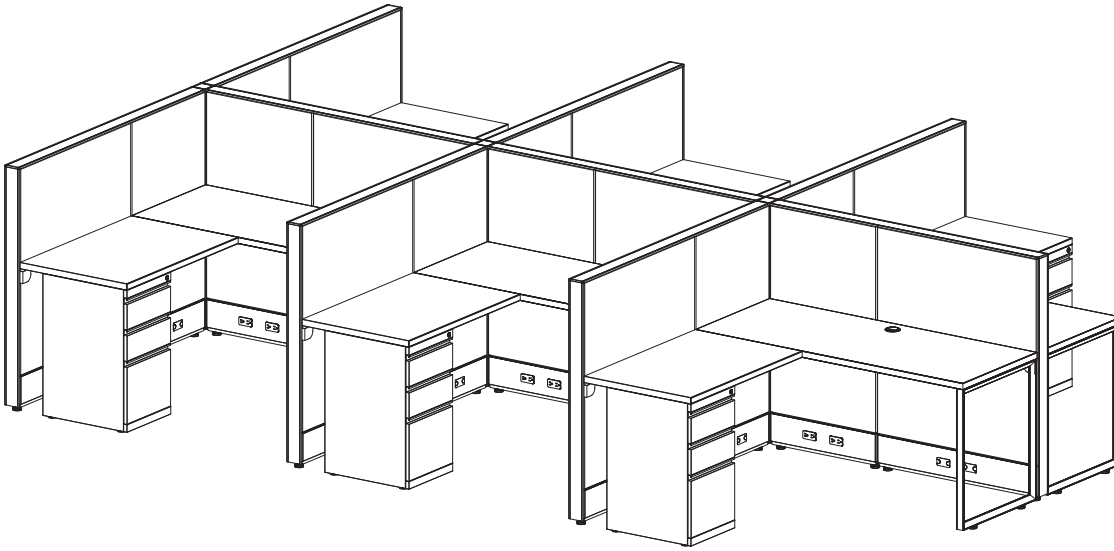

EZcube Plus

Specs:

Size:

- Station Size: 5' x 5'
- Height: 47"

Components:

- Supporting Box-Box-File Pedestal

List Price:

Per Station: $3,290

*Price based on a 6-pack w/ grade-1 finishes