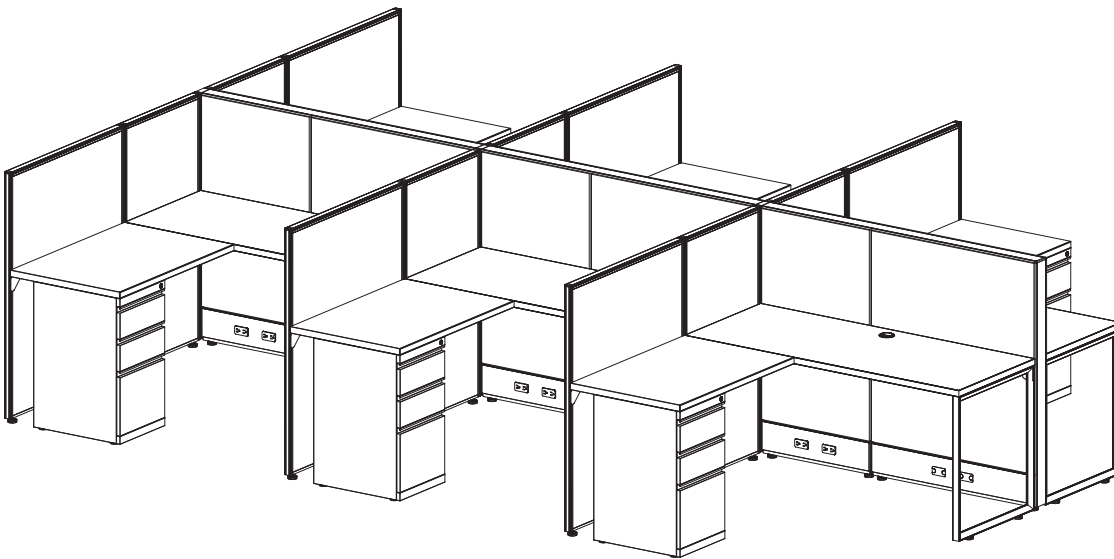

EZcube

Specs:

Size:

- Station Size: 5' x 5'
- Height: 47"

Components:

- Supporting Box-Box-File Pedestal

List Price:

Per Station: $2,706

*Price based on a 6-pack w/ grade-1 finishes