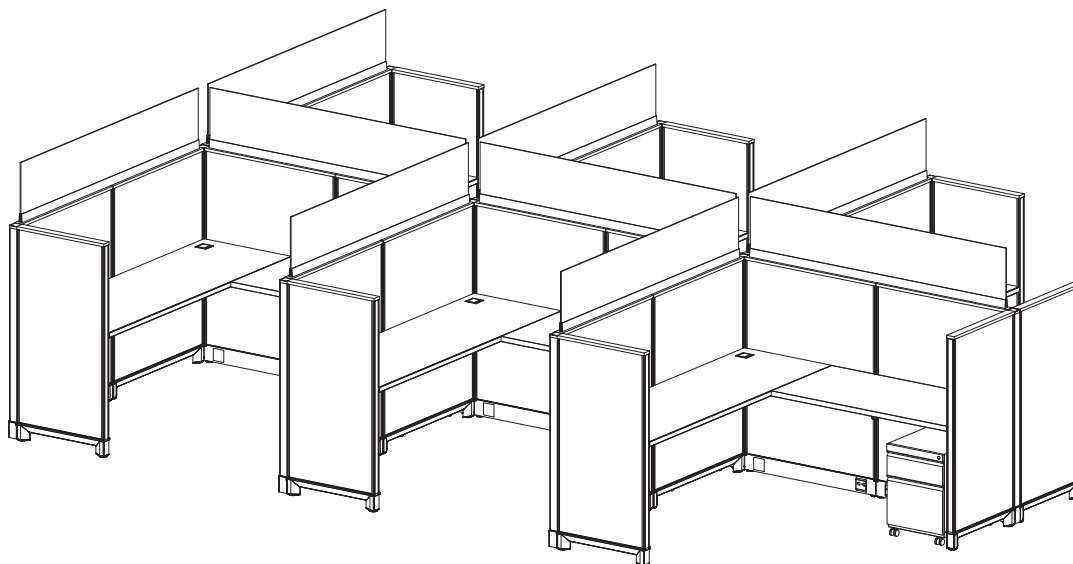

Echo Squared

Specs:

Size:

- Station Size: 6' x 6'
- Height: 50"

Components:

- Supporting Box-Box-File Pedestal
- 14" Clear Frameless Glass

List Price:

Per Station: $5,197

*Price based on a 6-pack w/ grade-a finishes