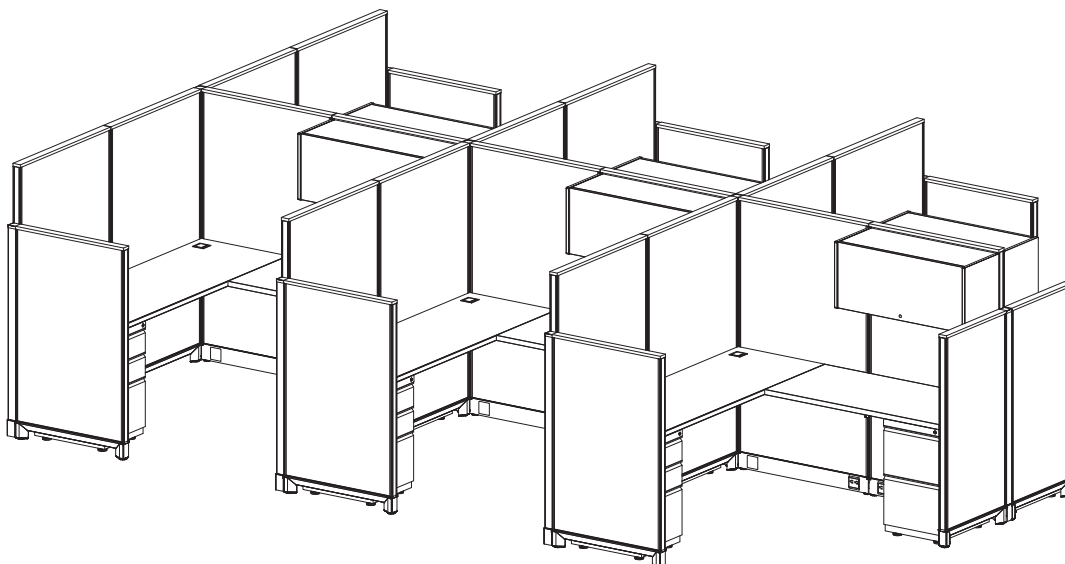

Echo Squared

Specs:

Size:

- Station Size: 6' x 6'
- Height: 64"

Components:

- Supporting Box-Box-File Pedestal
- Supporting File-File Pedestal
- Overhead with laminate door

List Price:

Per Station: $5,514

*Price based on a 6-pack w/ grade-a finishes