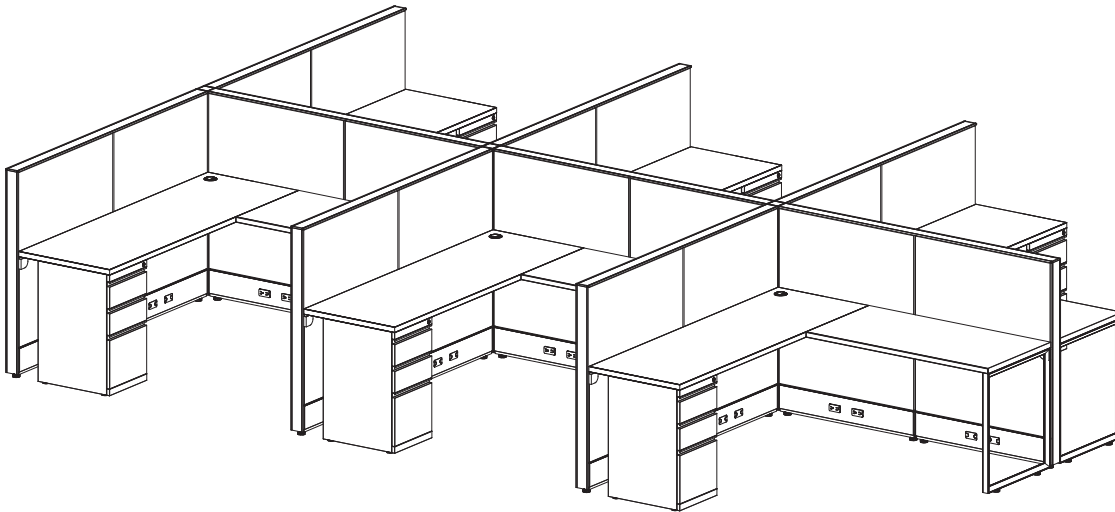

EZcube Plus

Specs:

Size:

- Station Size: 6' x 6'
- Height: 47"

Components:

- Supporting Box-Box-File Pedestal

List Price:

Per Station: $3,856

*Price based on a 6-pack w/ grade-1 finishes