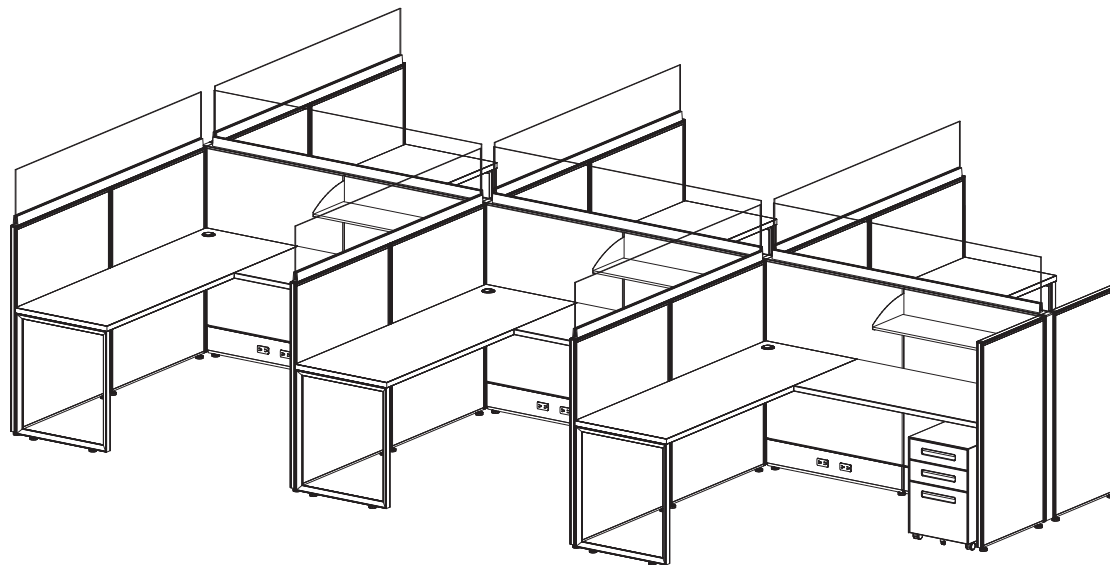

EZcube Plus

Specs:

Size:

- Station Size: 6' x 6'
- Height: 47"

Components:

- Mobile Box-File Pedestal
- Low Shelf
- 12" Clear Frameless Glass

List Price:

Per Station: \$5,064

*Price based on a 6-pack w/ grade-1 finishes

EZcube

Specs:

Size:

- Station Size: 6' x 6'
- Height: 47"

Components:

- Mobile Box-Box-File Pedestal
- Low Shelf
- 12" Clear Frameless Glass

List Price: