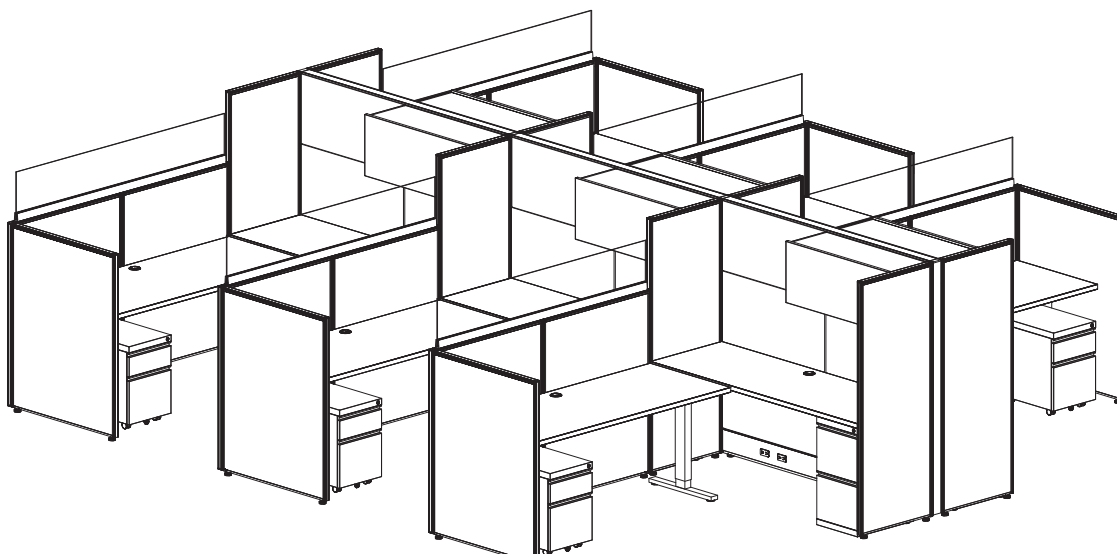

EZcube

Specs:

Size:

- Station Size: 6' x 8'
- Height: 47" / 65"

Components:

- Supporting File-File Pedestal
- Mobile Box-File Pedestal
- 12" Clear Frameless Glass
- Full-Height Shelf w/ Laminate Door
- Pivot Height Adjustable Base

List Price:

Per Station: $7,123

*Price based on a 6-pack w/ grade-1 finishes