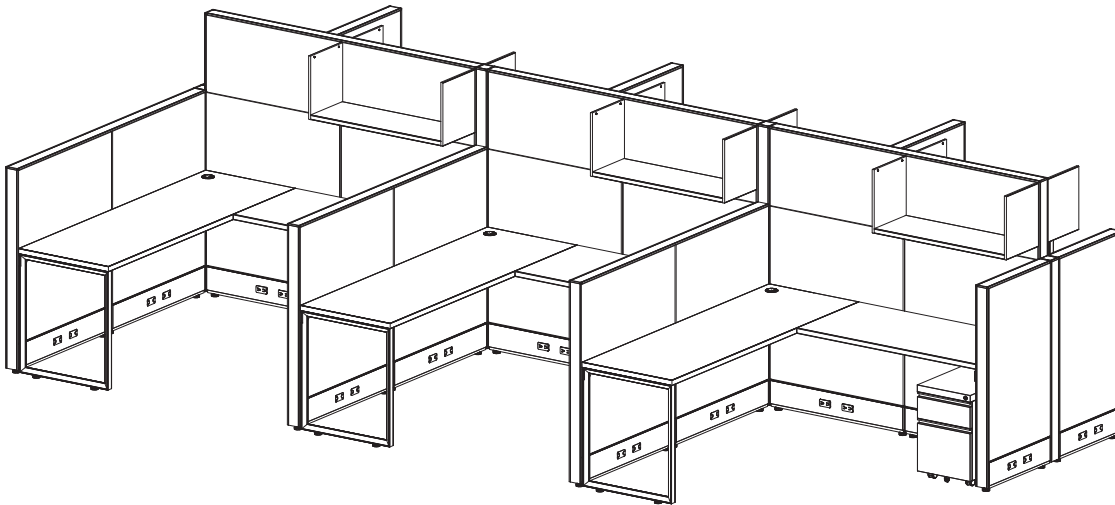

EZcube Plus

Specs:

Size:

- Station Size: 6' x 6'
- Height: 47" / 65"

Components:

- Mobile Box-File Pedestal
- Full-Height Open Shelf

List Price:

Per Station: \$4,743