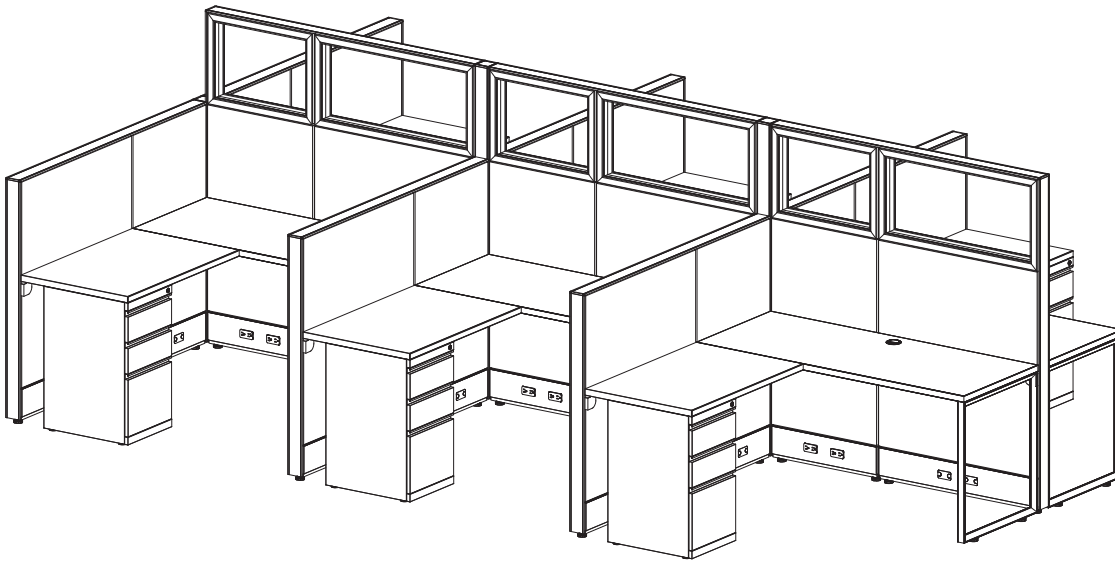

Size:

- Station Size: 5' x 5'
- Height: 50"

Components:

- Supporting Box-Box-File Pedestal

List Price:

Per Station: \$2,894

*Price based on a 6-pack w/ grade-a finishes

EZcube Plus