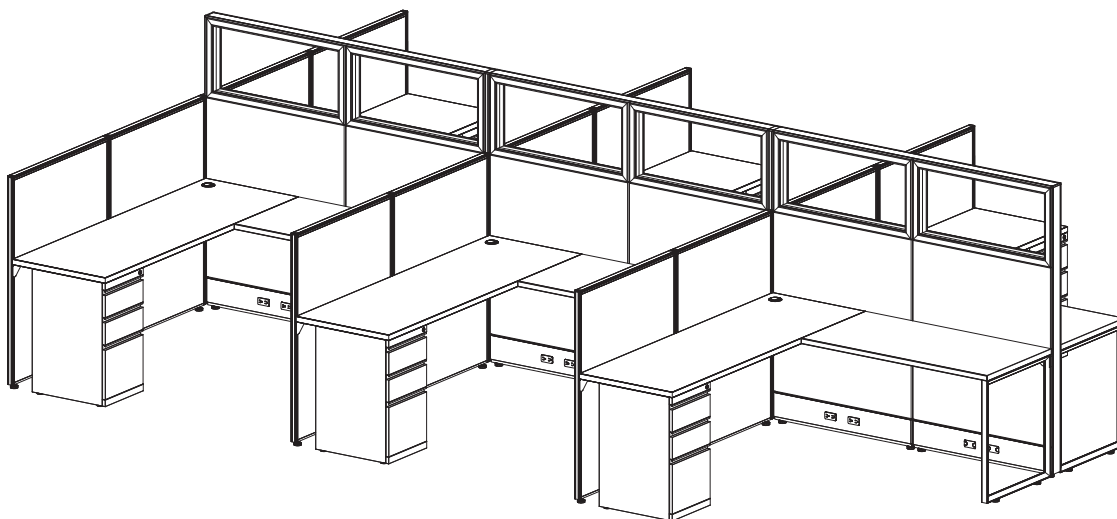

EZcube

Specs:

Size:

- Station Size: 6' x 6'
- Height: 47" / 18" Glass Add-on

Components:

- Supporting Box-Box-File Pedestal

List Price:

Per Station: $3,608

*Price based on a 6-pack w/ grade-1 finishes