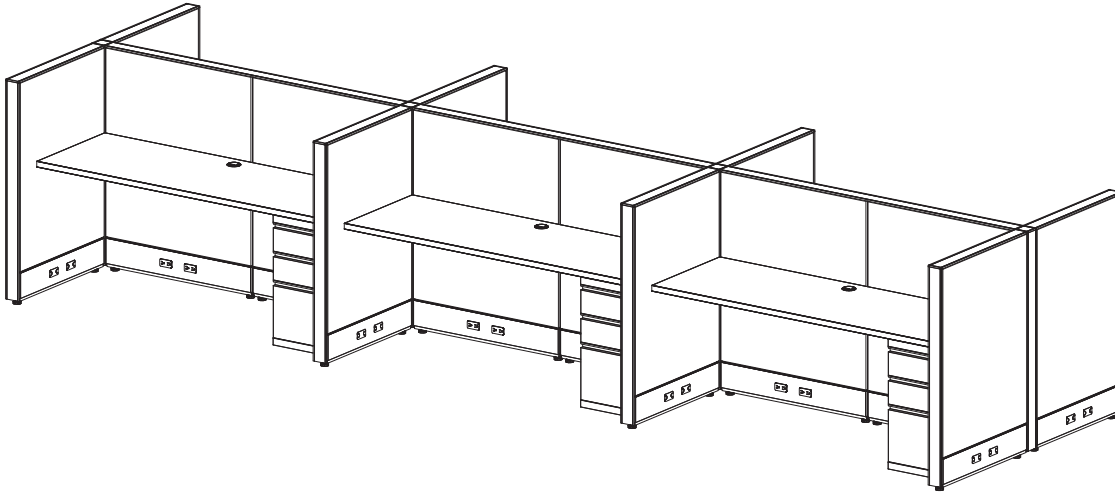

- Station Size: 5' x 3'
- Height: 50"

Components:

- Supporting Box-Box-File Pedestal

List Price:

Per Station: \$2,434

*Price based on a 6-pack w/ grade-a finishes

EZcube Plus

Specs: