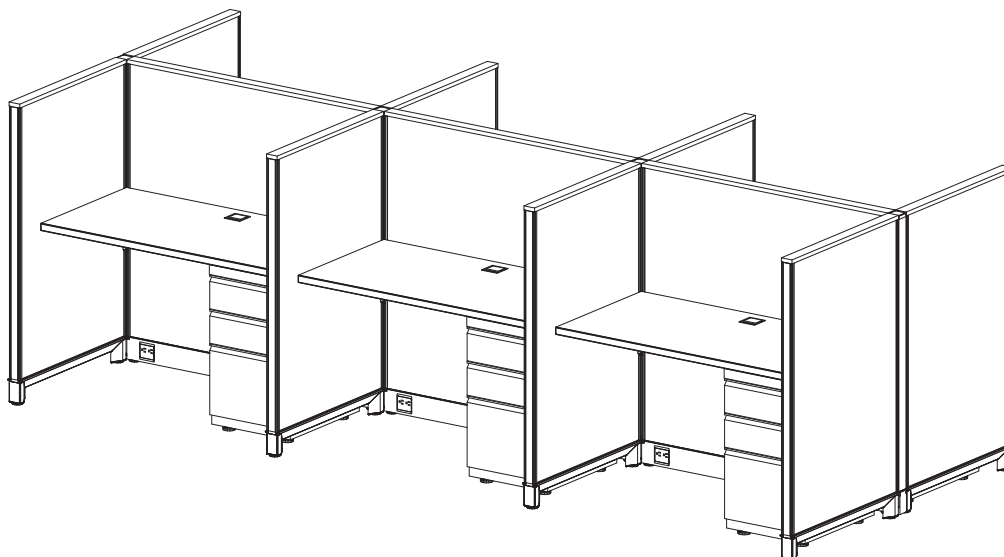

Echo Squared

Specs:

Size:

- Station Size: 4' x 30"
- Height: 50"

Components:

- Supporting Box-Box-File Pedestal

List Price:

Per Station: $2,199

*Price based on a 6-pack w/ grade-a finishes