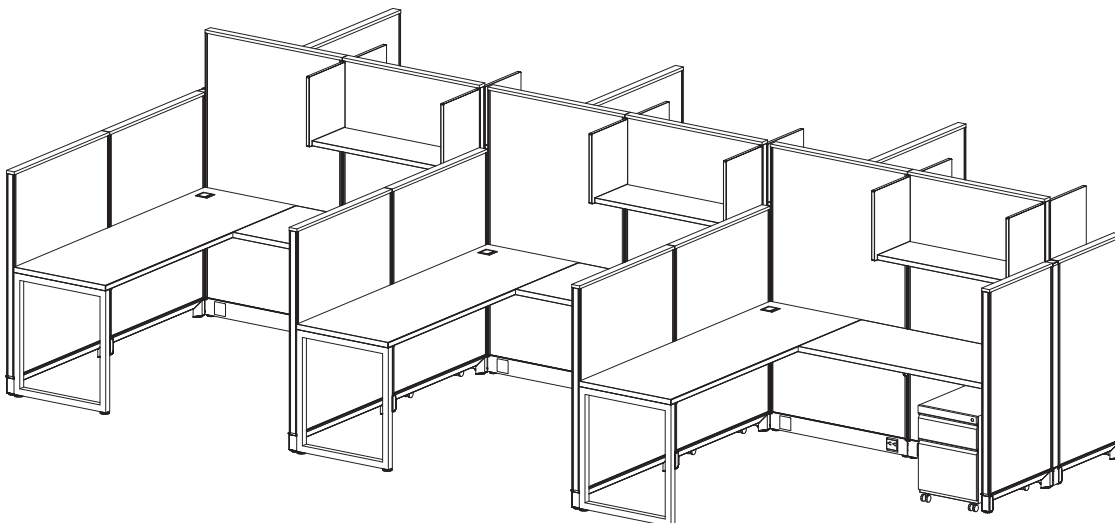

Echo Squared

Specs:

Size:

- Station Size: 6' x 6'
- Height: 50" / 64"

Components:

- Mobile Box-File Pedestal
- Full-Height Open Shelf

List Price:

Per Station: $4,673

*Price based on a 6-pack w/ grade-a finishes