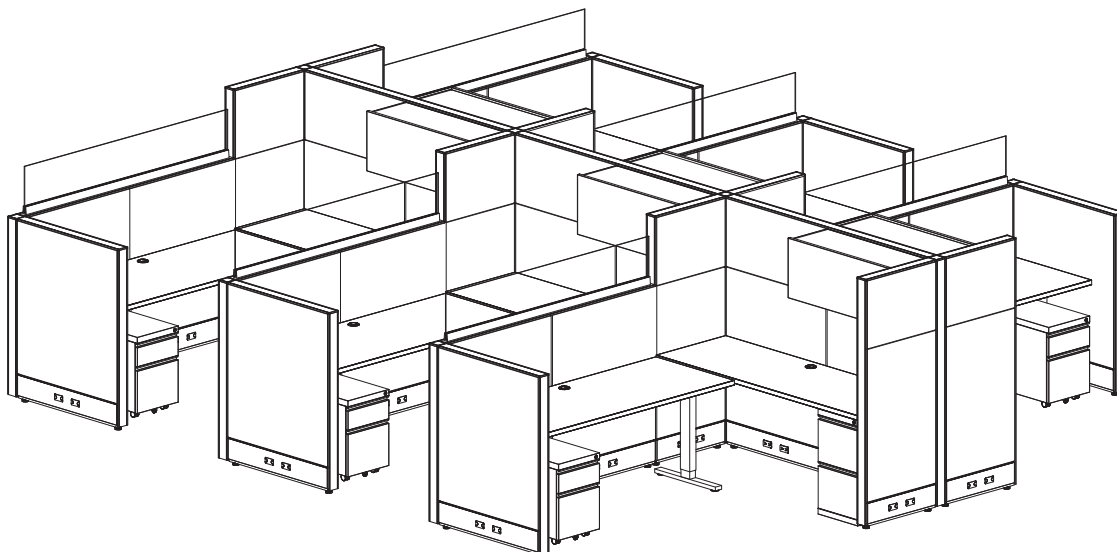

EZcube Plus

Specs:

Size:

- Station Size: 6' x 8'
- Height: 47" / 65"

Components:

- Supporting File-File Pedestal
- Mobile Box-File Pedestal
- 12" Clear Frameless Glass
- Full-Height Shelf w/ Laminate Door
- Pivot Height Adjustable Base