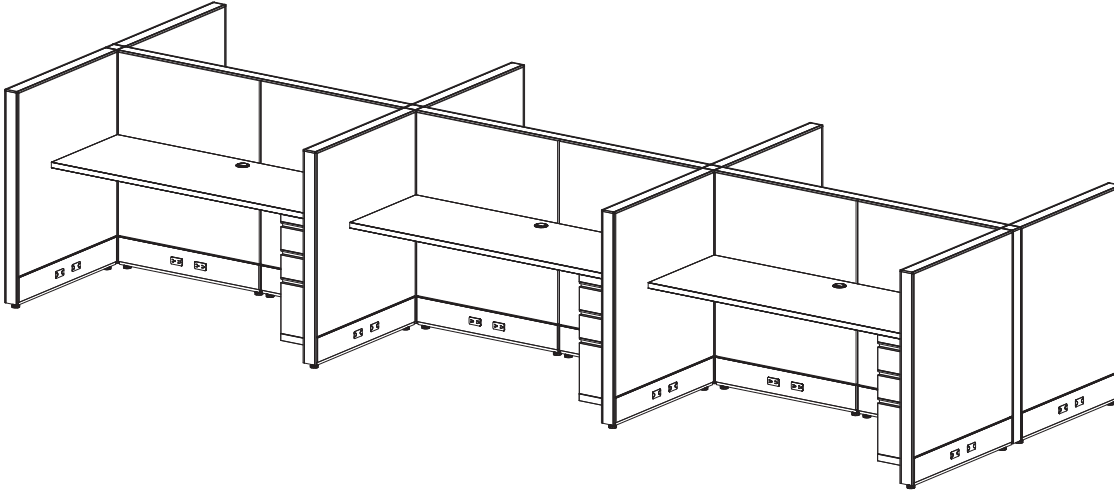

Echo Squared

Specs:

Size:

- Station Size: 6' x 30"
- Height: 50"

Components:

- Supporting Box-Box-File Pedestal

List Price:

Per Station: **\$2,821**

*Price based on a 6-pack w/ grade-a finishes

EZcube Plus

Specs:

Size:

- Station Size: 6' x 3'
- Height: 47"

Components:

- Supporting Box-Box-File Pedestal

List Price: