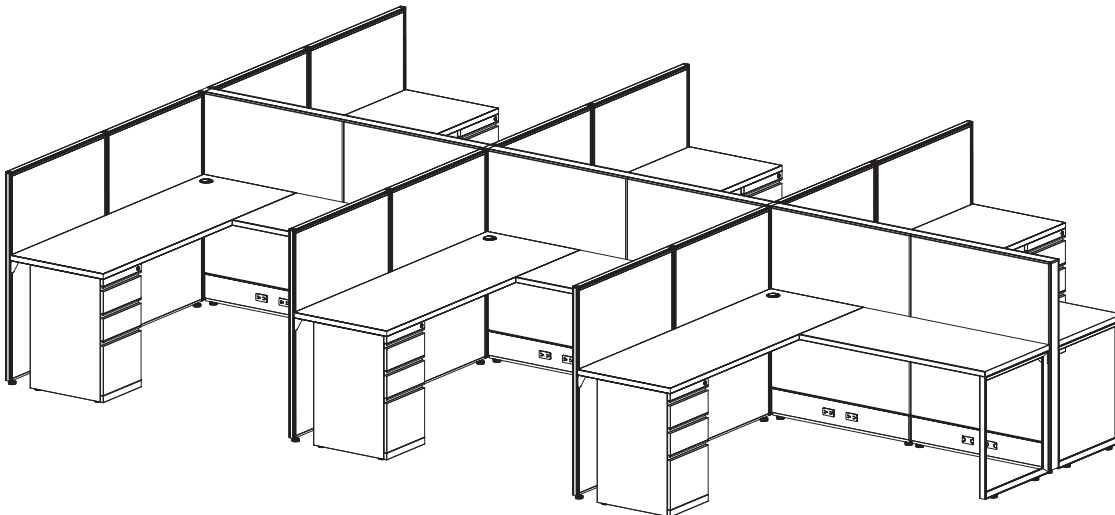

EZcube

Specs:

Size:

- Station Size: 6' x 6'
- Height: 47"

Components:

- Supporting Box-Box-File Pedestal

List Price:

Per Station: $3,107

*Price based on a 6-pack w/ grade-1 finishes