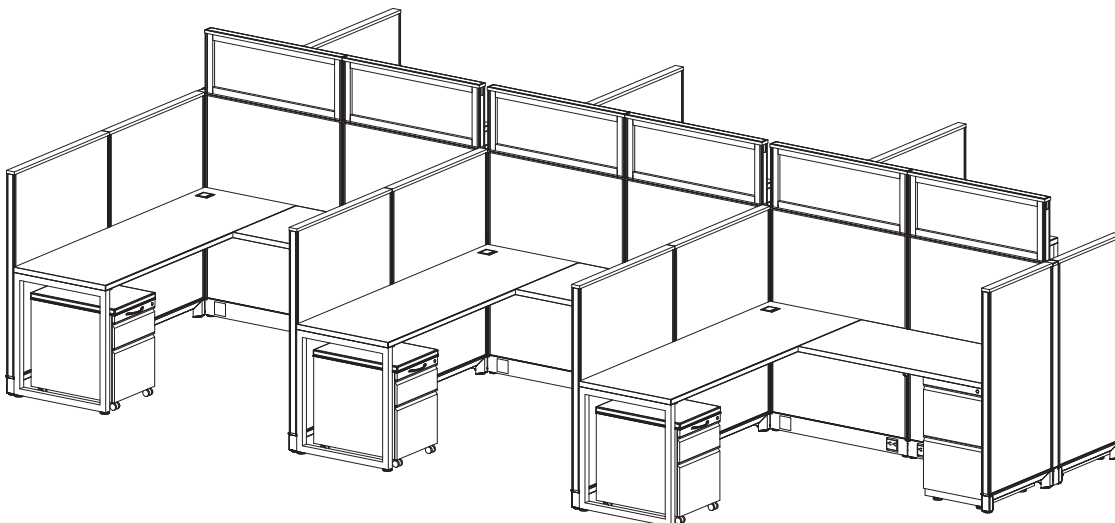

Echo Squared

Specs:

Size:

- Station Size: 6' x 6'
- Height: 50" / 14" Glass Add-on

Components:

- Mobile pedestal w/ cushion
- Supporting File-File pedestal
- Framed clear plexi add-on

List Price:

Per Station: $5,766

*Price based on a 6-pack w/ grade-a finishes