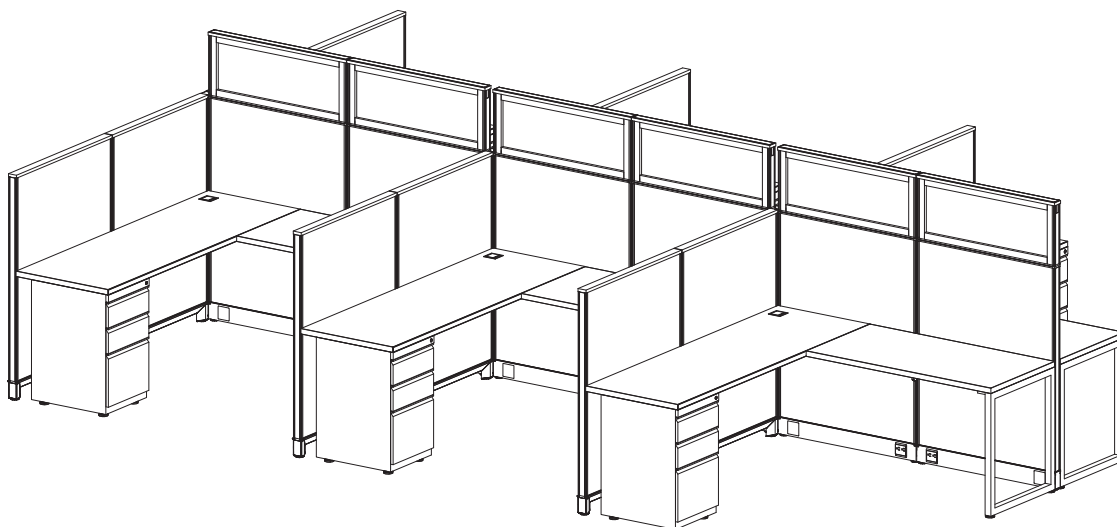

Echo Squared

Specs:

Size:

- Station Size: 6' x 6'
- Height: 50" / 14" Glass Add-on

Components:

- Supporting Box-Box-File Pedestal

List Price:

Per Station: $4,441

*Price based on a 6-pack w/ grade-a finishes