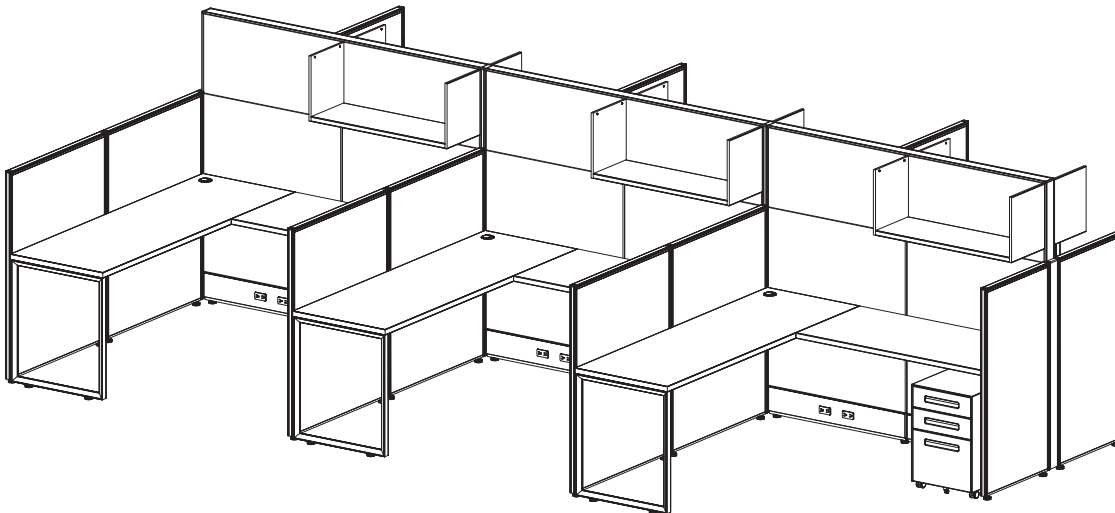

EZcube Plus

Specs:

Size:

- Station Size: 6' x 6'
- Height: 47" / 65"

Components:

- Mobile Box-File Pedestal
- Full-Height Open Shelf

List Price:

Per Station: \$4,743

*Price based on a 6-pack w/ grade-1 finishes

EZcube

Specs:

Size:

- Station Size: 6' x 6'
- Height: 47" / 65"

Components:

- Mobile Box-Box-File Pedestal
- Full-Height Open Shelf

List Price: