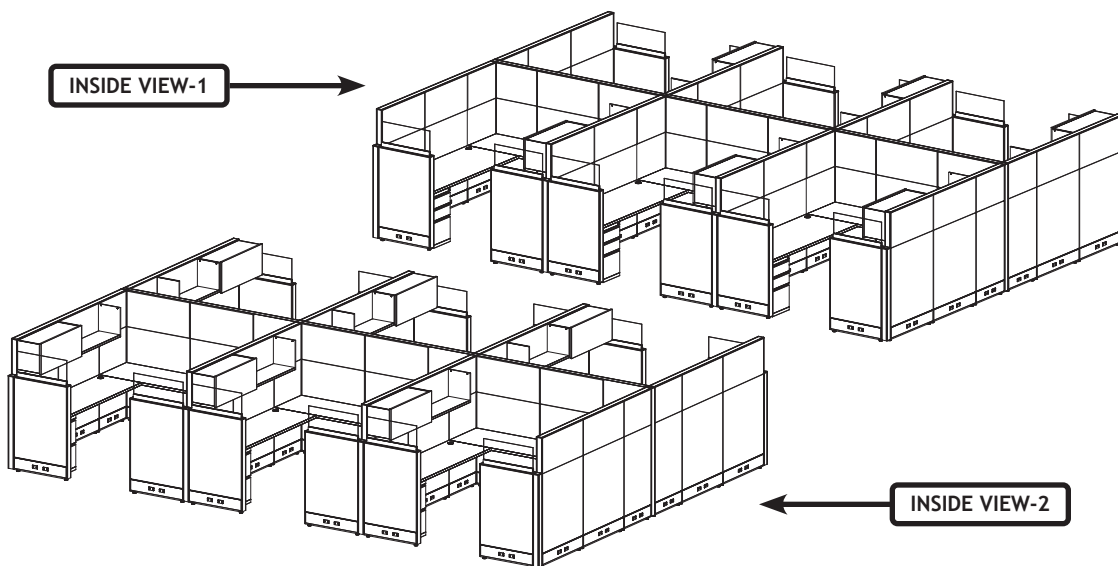

EZcube Plus

Specs:

Size:

- Station Size: 8' x 8'
- Height: 65"

Components:

- Supporting Box-Box-File Pedestal
- Supporting File-File Pedestal
- Full height shelf
- Full-height shelf w/ laminate door

List Price:

Per Station: $10,358

*Price based on a 6-pack w/ grade-1 finishes