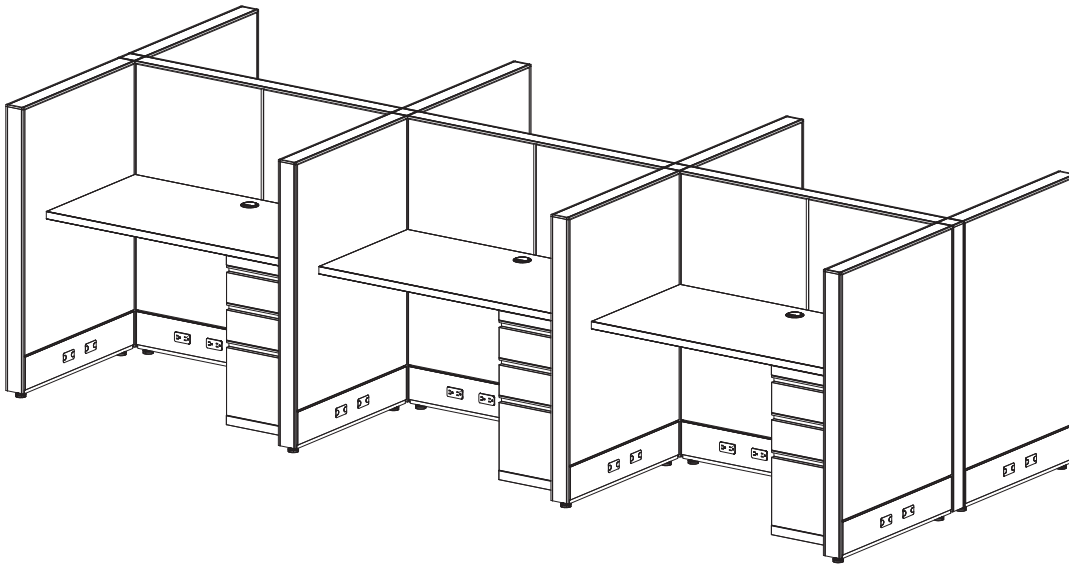

Spine		Rib	Page
48	x	30-36	3-4
60	x	30-36	5-6
72	x	30-36	7-8
60	x	60	9-10
72	x	72	11-20
72	x	96	21
96	x	96	22

EZcube Plus

Specs:

Size:

- Station Size: 4' x 30"
- Height: 47"

Components:

- Supporting Box-Box-File Pedestal