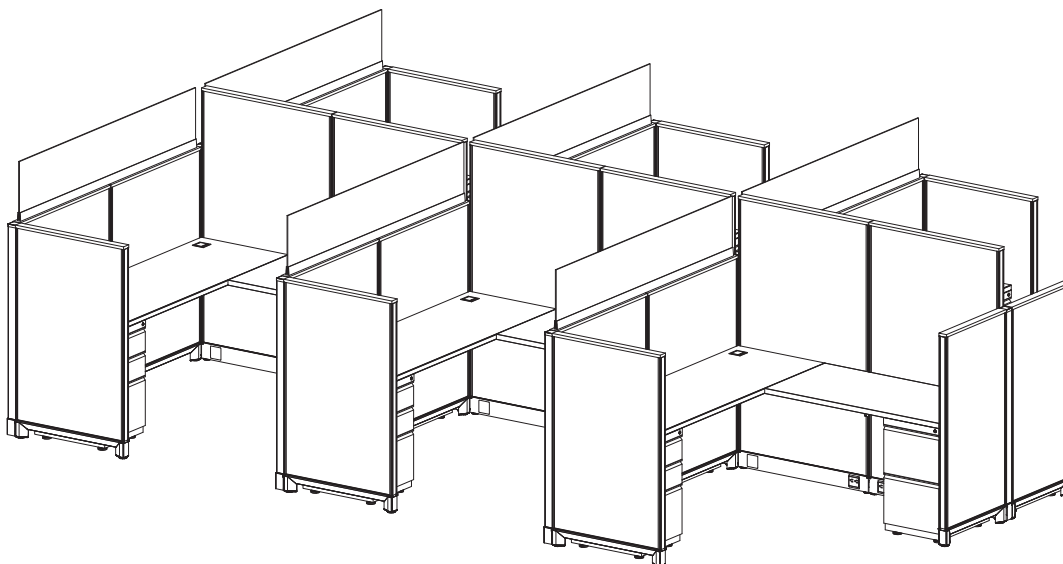

Echo Squared

Specs:

Size:

- Station Size: 6' x 6'
- Height: 64"

Components:

- Supporting Box-Box-File Pedestal
- Supporting File-File Pedestal
- 14" Clear Frameless Glass Add-on

List Price:

Per Station: $5,927

*Price based on a 6-pack w/ grade-a finishes