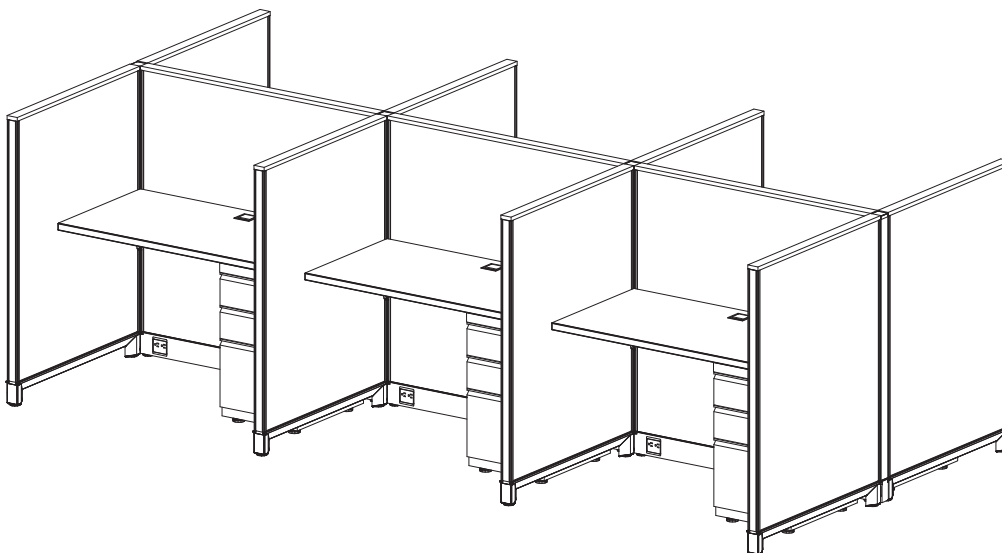

Size:

- Station Size: 4' x 3'
- Height: 47"

Components:

- Mobile Box-Box-File Pedestal

List Price:

Per Station: \$1,998

*Price based on a 6-pack w/ grade-1 finishes

Echo Squared