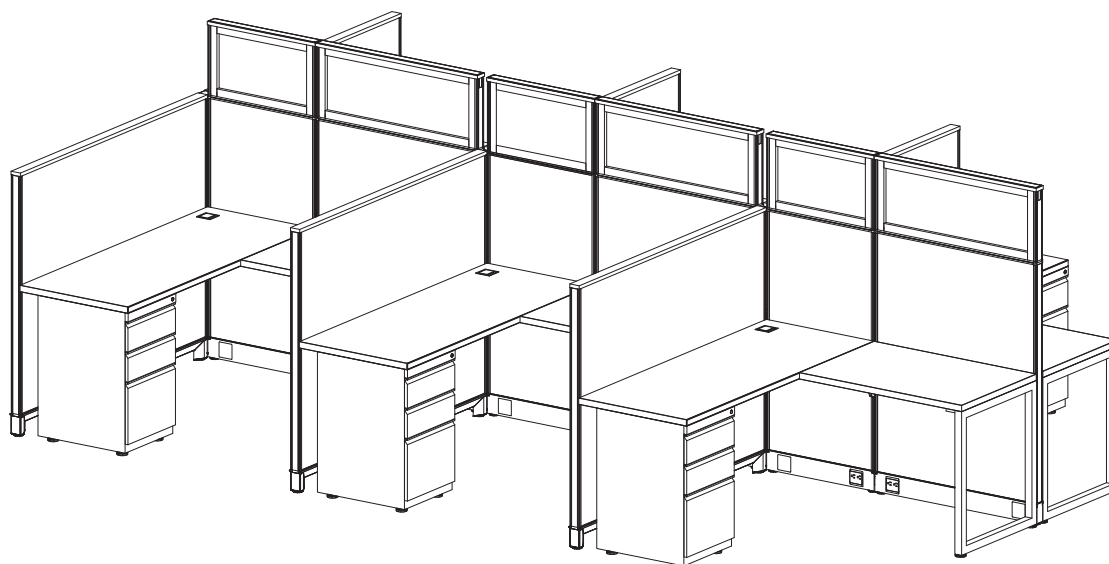

EZcube

Specs:

Size:

- Station Size: 5' x 5'
- Height: 47" / 18" Glass Add-on

Components:

- Supporting Box-Box-File Pedestal

List Price:

Per Station: \$3,112

*Price based on a 6-pack w/ grade-1 finishes

Echo Squared

Specs:

Size:

- Station Size: 5' x 5'
- Height: 50" / 14" Glass Add-on

Components:

- Supporting Box-Box-File Pedestal

List Price: