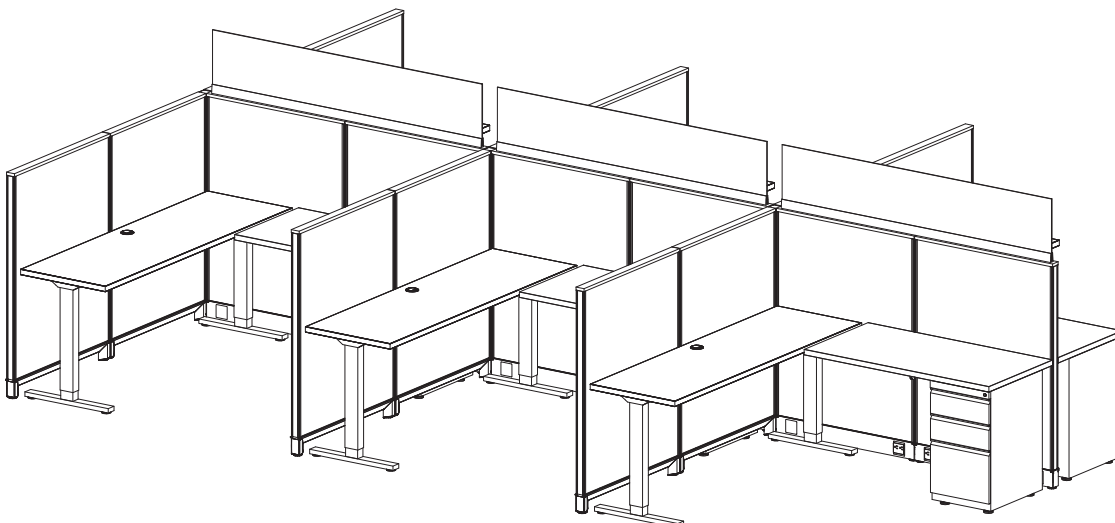

Echo Squared

Specs:

Size:

- Station Size: 6' x 6'
- Height: 50"

Components:

- Supporting Box-Box-File Pedestal
- 14" Clear Frameless Glass
- Pivot Height Adjustable Base

List Price:

Per Station: $5,212

*Price based on a 6-pack w/ grade-a finishes