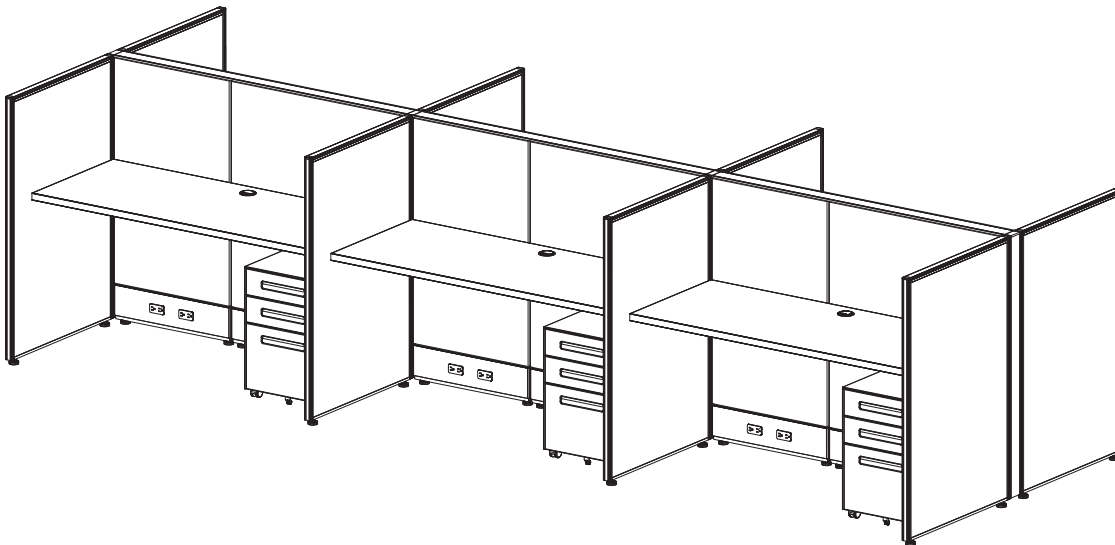

EZcube Plus

Specs:

Size:

- Station Size: 5' x 30"
- Height: 47"

Components:

- Supporting Box-Box-File Pedestal

List Price:

Per Station: \$2,826

*Price based on a 6-pack w/ grade-1 finishes

EZcube

Specs:

Size:

- Station Size: 5' x 30"
- Height: 47"

Components:

- Mobile Box-Box-File Pedestal

List Price: