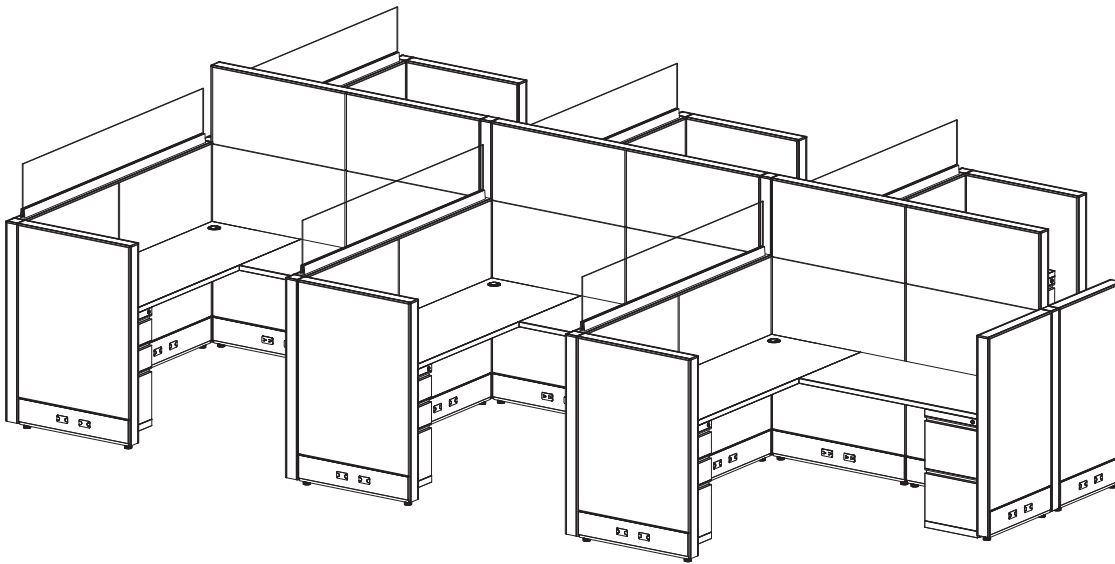

EZcube Plus

Specs:

Size:

- Station Size: 6' x 6'
- Height: 47"/65"

Components:

- Supporting Box-Box-File Pedestal
- Supporting File-File Pedestal
- 12" Clear Frameless Glass Add-on

List Price:

Per Station: $5,956

*Price based on a 6-pack w/ grade-1 finishes