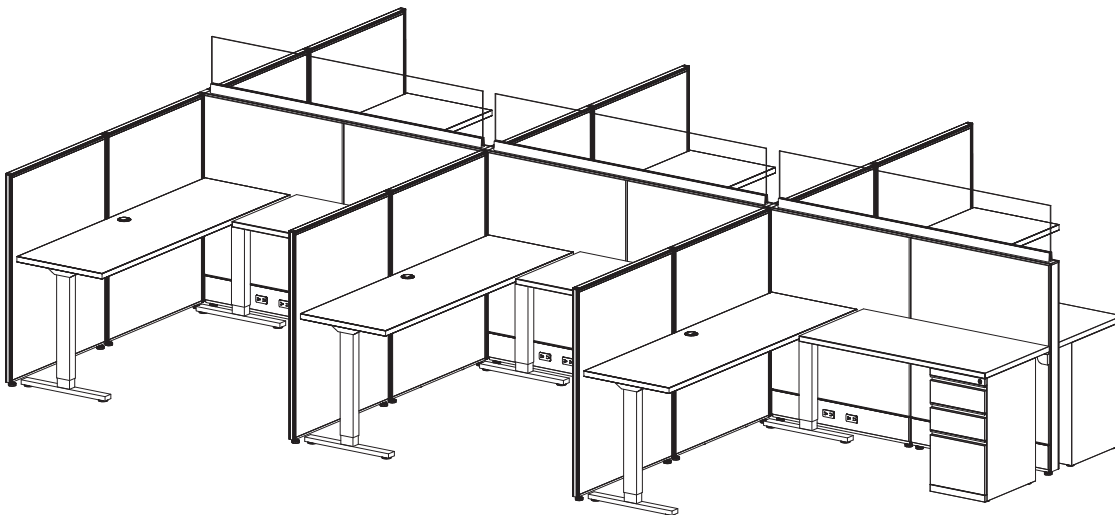

- Supporting Box-Box-File Pedestal
- 12" Clear Frameless Glass
- Pivot Height Adjustable Base

List Price:

Per Station: \$5,287

*Price based on a 6-pack w/ grade-1 finishes

EZcube

Specs:

Size:

- Station Size: 6' x 6'
- Height: 47"