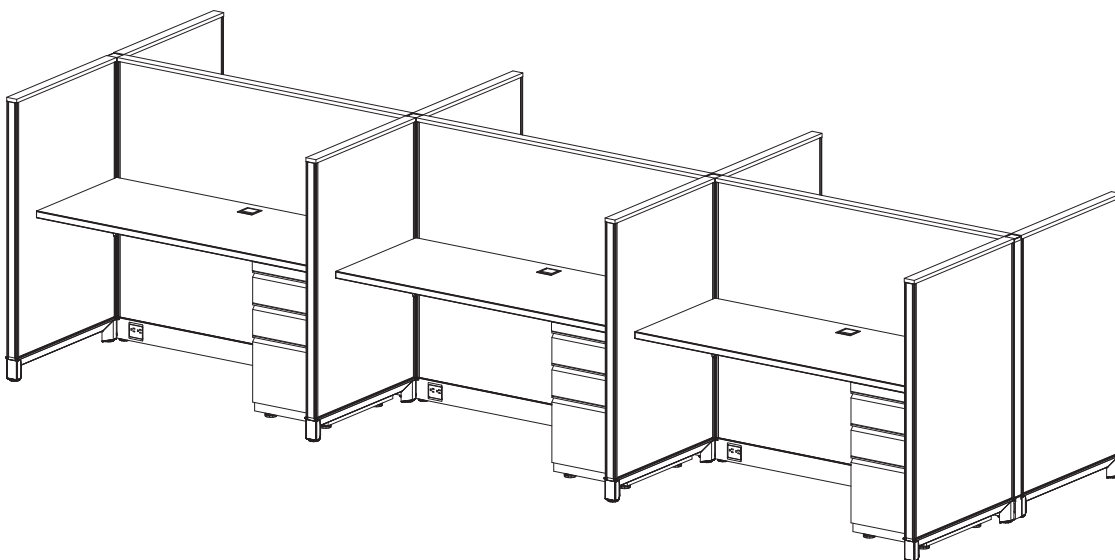

Echo Squared

Specs:

Size:

- Station Size: 5' x 30"
- Height: 50"

Components:

- Supporting Box-Box-File Pedestal

List Price:

Per Station: $2,241

*Price based on a 6-pack w/ grade-a finishes