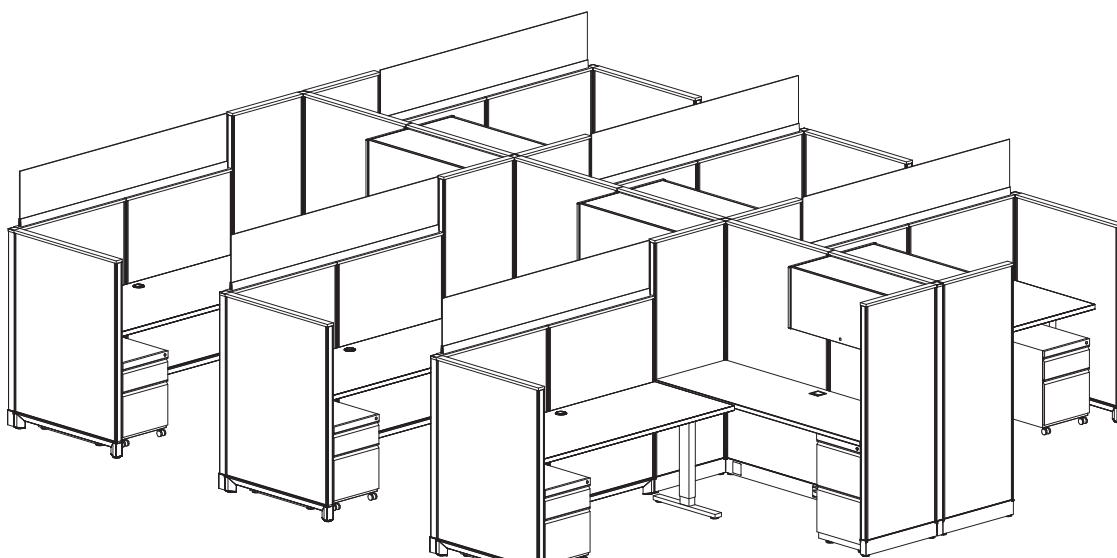

Echo Squared

Specs:

Size:

- Station Size: 6' x 8'
- Height: 50" / 64"

Components:

- Supporting File-File Pedestal
- Mobile Box-File Pedestal
- 14" Clear Frameless Glass
- Full-Height Shelf w/ Laminate Door
- Pivot Height Adjustable Base

List Price:

Per Station: $8,115

*Price based on a 6-pack w/ grade-a finishes