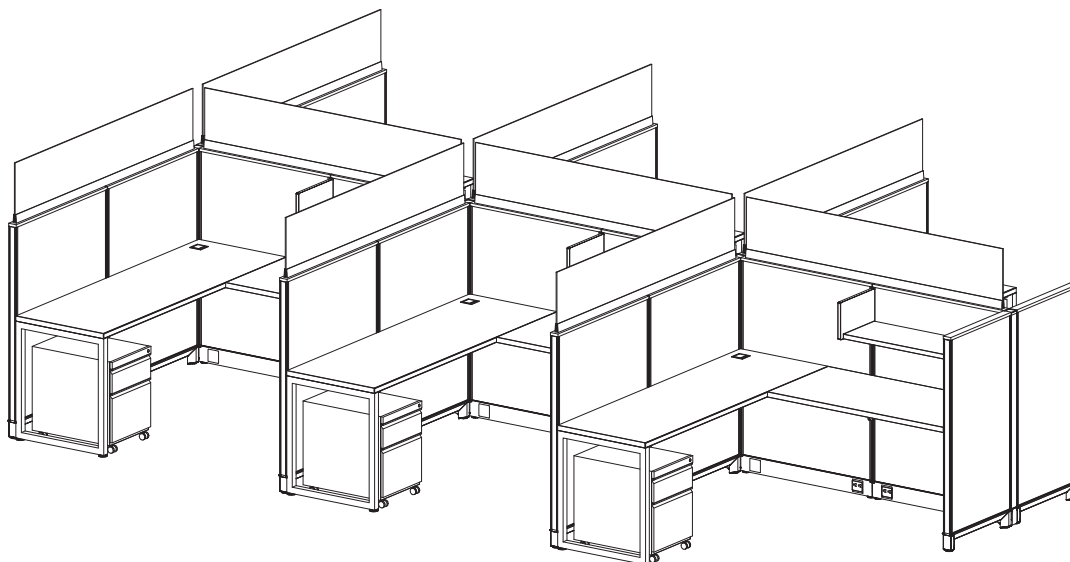

Echo Squared

Specs:

Size:

- Station Size: 6' x 6'
- Height: 50"

Components:

- Mobile Box-File Pedestal
- Low Shelf
- 14" Clear Frameless Glass

List Price:

Per Station: $5,392

*Price based on a 6-pack w/ grade-a finishes