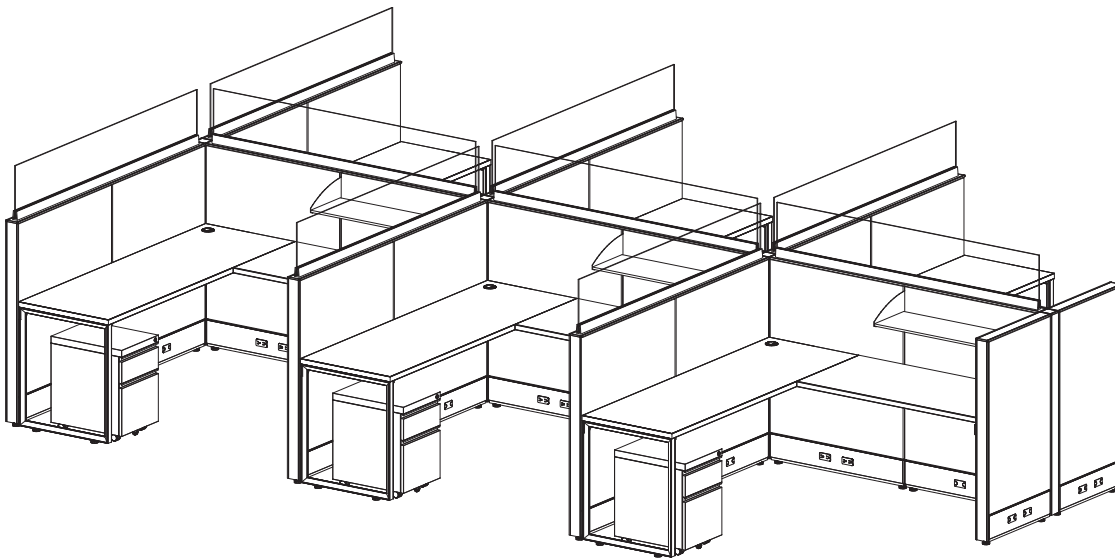

EZcube Plus

Specs:

Size:

- Station Size: 6' x 6'
- Height: 47"

Components:

- Mobile Box-File Pedestal
- Low Shelf
- 12" Clear Frameless Glass

List Price:

Per Station: \$5,064