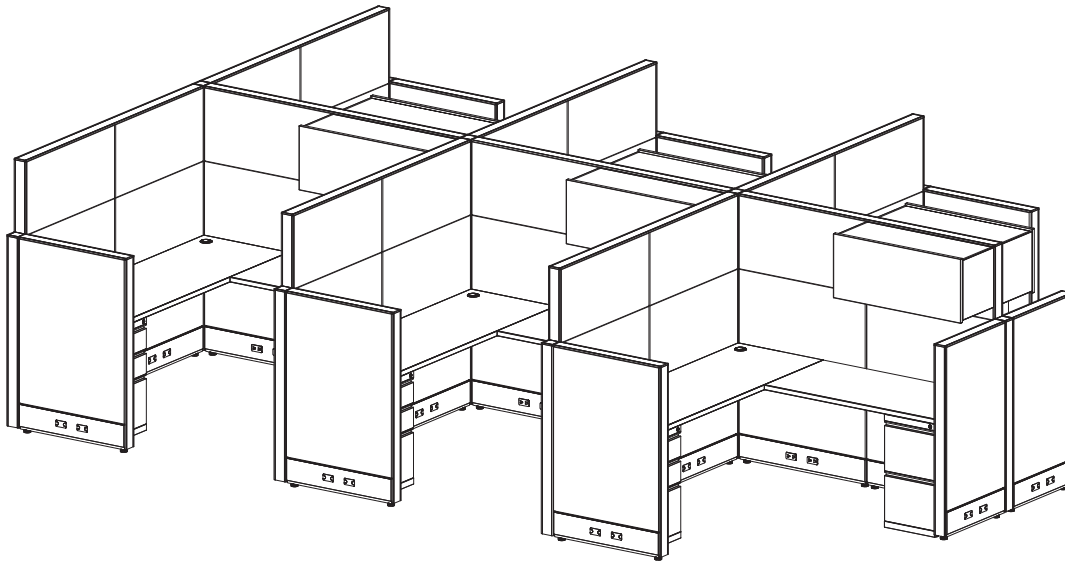

EZcube Plus

Specs:

Size:

- Station Size: 6' x 6'
- Height: 65"

Components:

- Supporting Box-Box-File Pedestal
- Supporting File-File Pedestal
- Overhead with laminate door

List Price:

Per Station: $6,572

*Price based on a 6-pack w/ grade-1 finishes