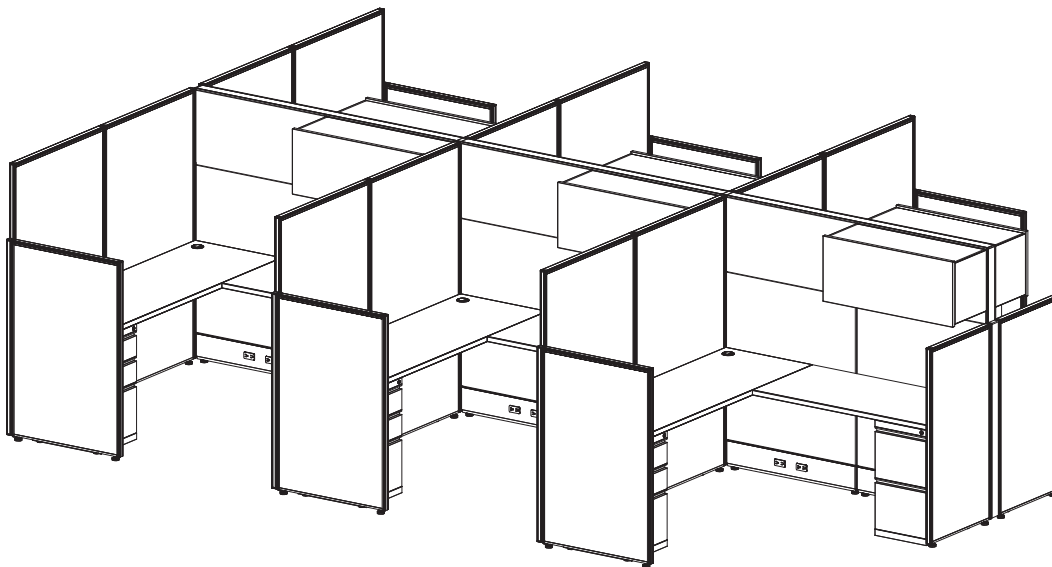

EZcube

Specs:

Size:

- Station Size: 6' x 6'
- Height: 65"

Components:

- Supporting Box-Box-File Pedestal
- Supporting File-File Pedestal
- Overhead with laminate door

List Price:

Per Station: $4,863

*Price based on a 6-pack w/ grade-1 finishes