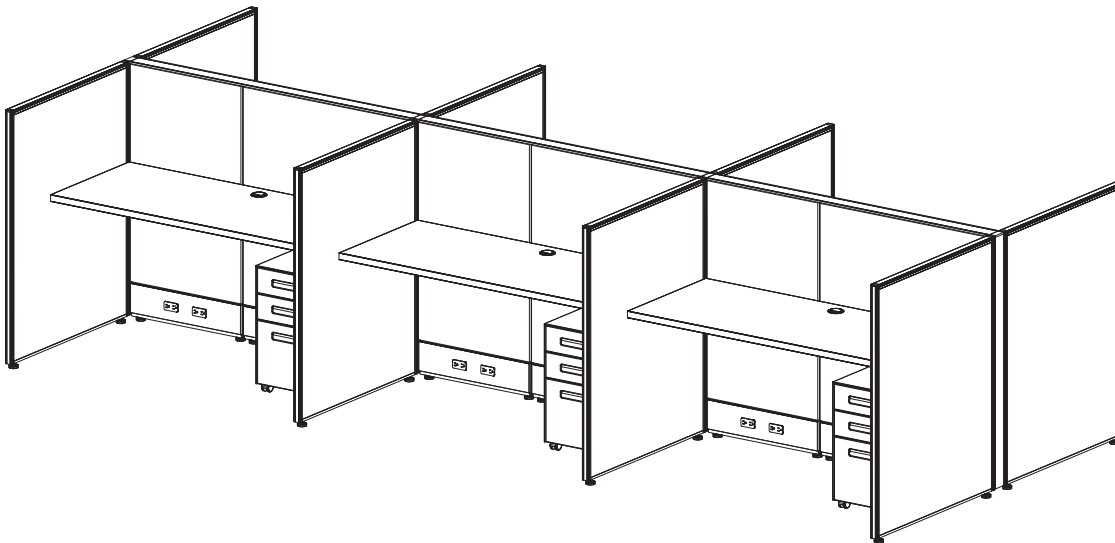

EZcube

Specs:

Size:

- Station Size: 5' x 3'
- Height: 47"

Components:

- Mobile Box-Box-File Pedestal

List Price:

Per Station: $2,280

*Price based on a 6-pack w/ grade-1 finishes