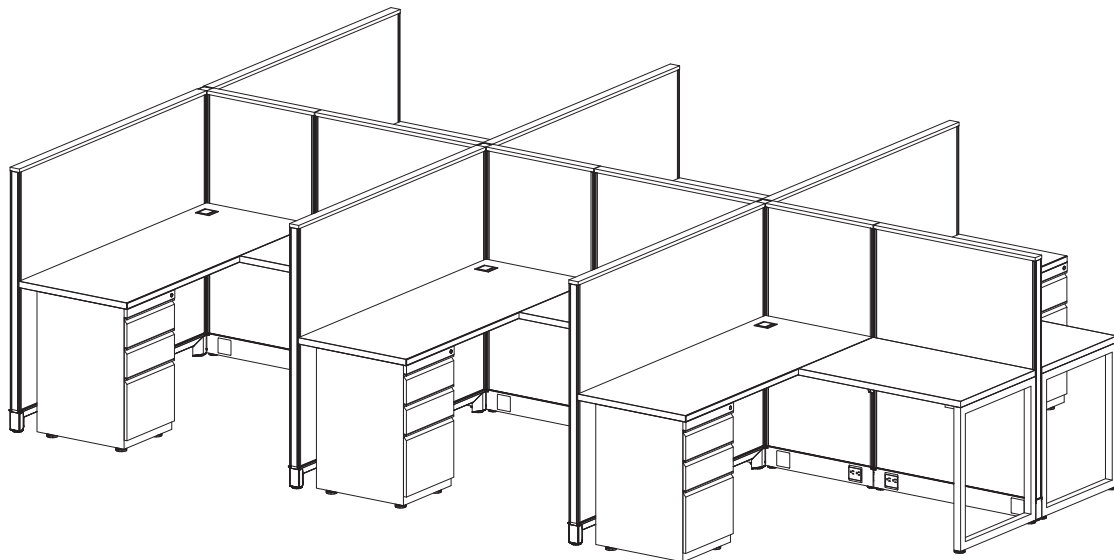

- Station Size: 5' x 5'
- Height: 47"

Components:

- Supporting Box-Box-File Pedestal

List Price:

Per Station: \$2,706

*Price based on a 6-pack w/ grade-1 finishes

Echo Squared

Specs: