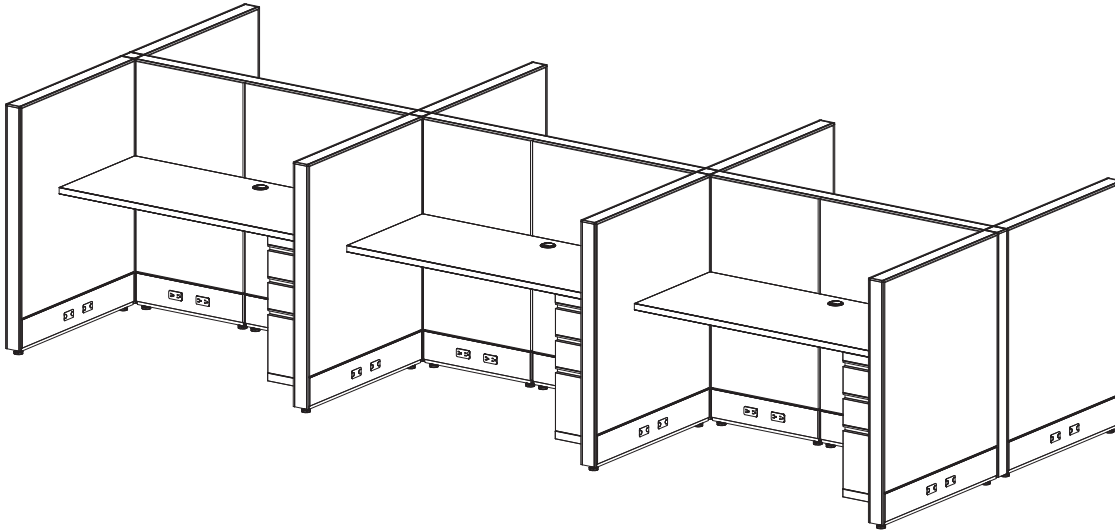

EZcube Plus

Specs:

Size:

- Station Size: 5' x 3'
- Height: 47"

Components:

- Supporting Box-Box-File Pedestal

List Price:

Per Station: $2,790

*Price based on a 6-pack w/ grade-1 finishes