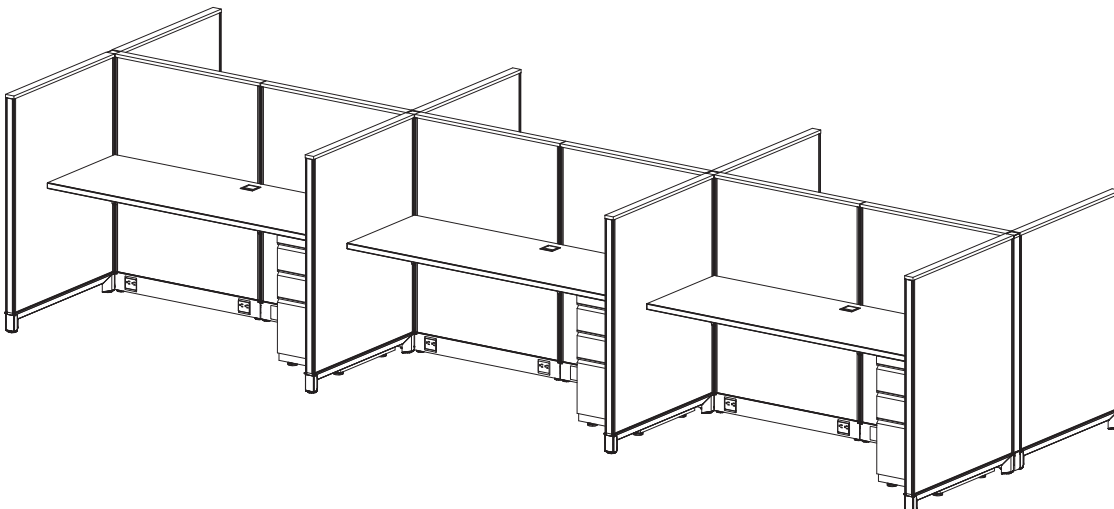

Echo Squared

Specs:

Size:

- Station Size: 6' x 3'
- Height: 50"

Components:

- Supporting Box-Box-File Pedestal

List Price:

Per Station: $3,014

*Price based on a 6-pack w/ grade-a finishes