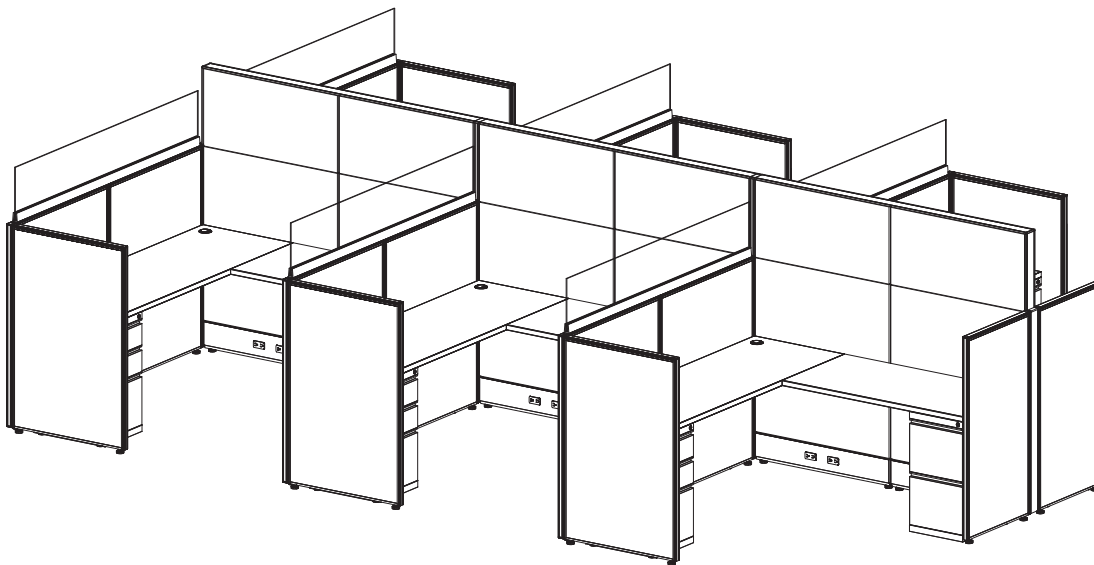

EZcube

Specs:

Size:

- Station Size: 6' x 6'
- Height: 65"

Components:

- Supporting Box-Box-File Pedestal
- Supporting File-File Pedestal
- 12" Clear Frameless Glass Add-on

List Price:

Per Station: $4,733

*Price based on a 6-pack w/ grade-1 finishes