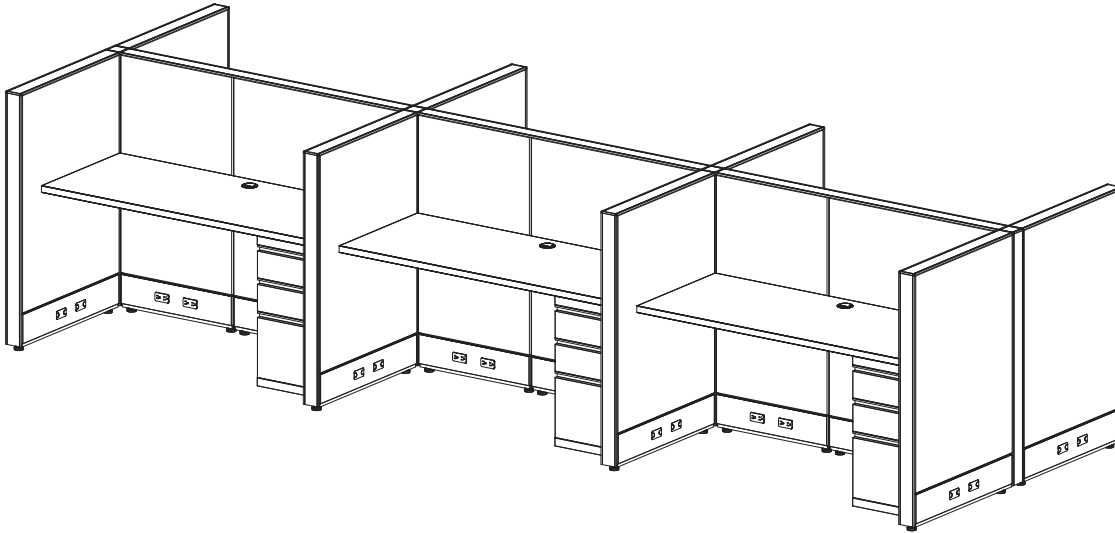

Specs:

Size:

- Station Size: 4' x 3'
- Height: 50"

Components:

- Supporting Box-Box-File Pedestal

List Price:

Per Station: \$2,392

*Price based on a 6-pack w/ grade-a finishes

EZcube Plus

Specs:

Size:

- Station Size: 5' x 30"
- Height: 47"

Components:

- Supporting Box-Box-File Pedestal

List Price:

Per Station: \$2,826