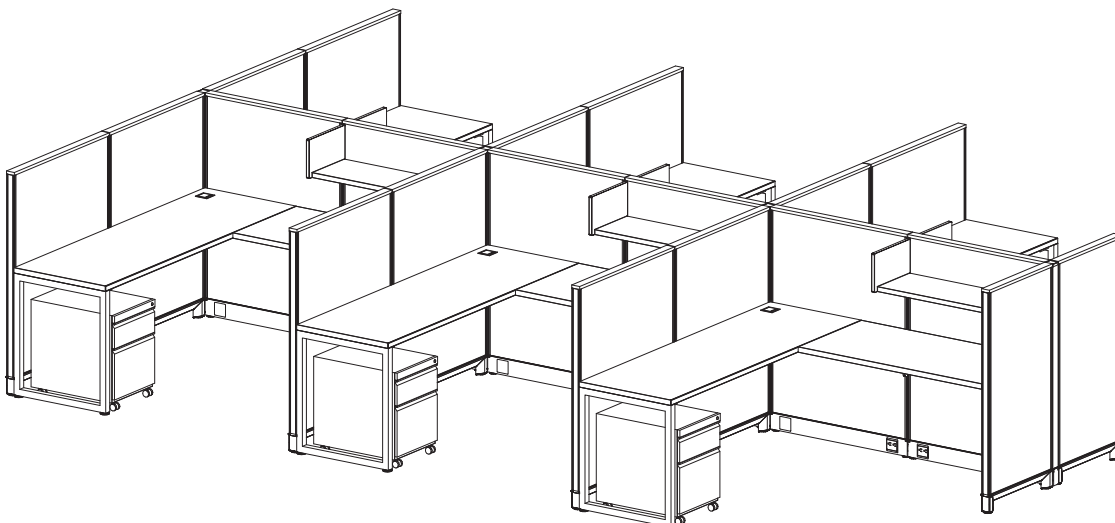

Size:

- Station Size: 6' x 6'
- Height: 47"

Components:

- Mobile Box-Box-File Pedestal
- Low Shelf

List Price:

Per Station: \$3,401

*Price based on a 6-pack w/ grade-1 finishes

Echo Squared