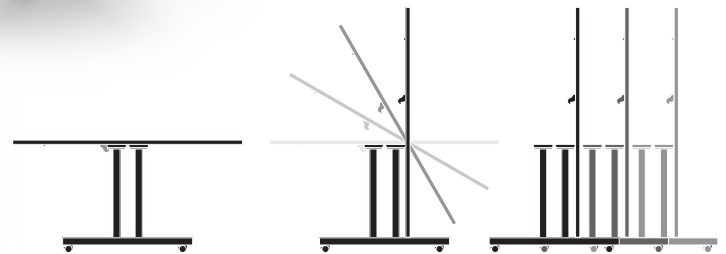

tableX

nesting tables

single T nesting

Rectangular and half-round tables nest and stow with ease. Top sizes and shapes vary slightly by series. Tables 72" and longer use a two-handed release.

double T nesting

60" and 54" round tables become easily mobile using our two-handed double-T nesting.

references

**cover**  
20x60" Stretch rectangle with 18" nesting T-bases and locking casters, Villa power/data, and acrylic modesty panels. Laminate: TX061 Blond Maple, Edge: 2416 Black, Bases: 07 Graphite.

**cover background**  
24x60" Element rectangle with 22" nesting T-bases, locking casters, and mesh modesty panels.

**top of page 2**  
20x60" Element rectangle with 18" nesting T-bases and locking casters. Laminate: Wilsonart 7960K-18 Studio Teak, Edge: 3021 Espresso, Bases: 21 Silver Frost.