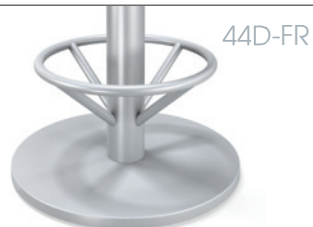

primary bases