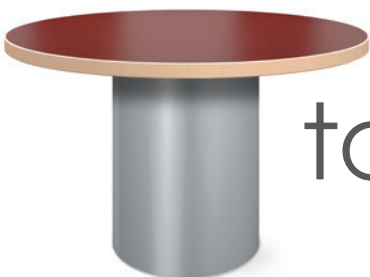

primary edge offering

tableX

tablex.com/primary

877.481.1177

Primary tables
© 2019 TableX, LLC
Form # TXBR-STR-19

44TC2048C2-QC-3P
44TC2060C2-QC-3P
Primary rectangular tables
with square column bases.

3P: 3mm PVC edge

lam: Wilsonart 7966K-12 5th Ave. Elm
3P edge: F3026 Cafelle
base: 15 Stone