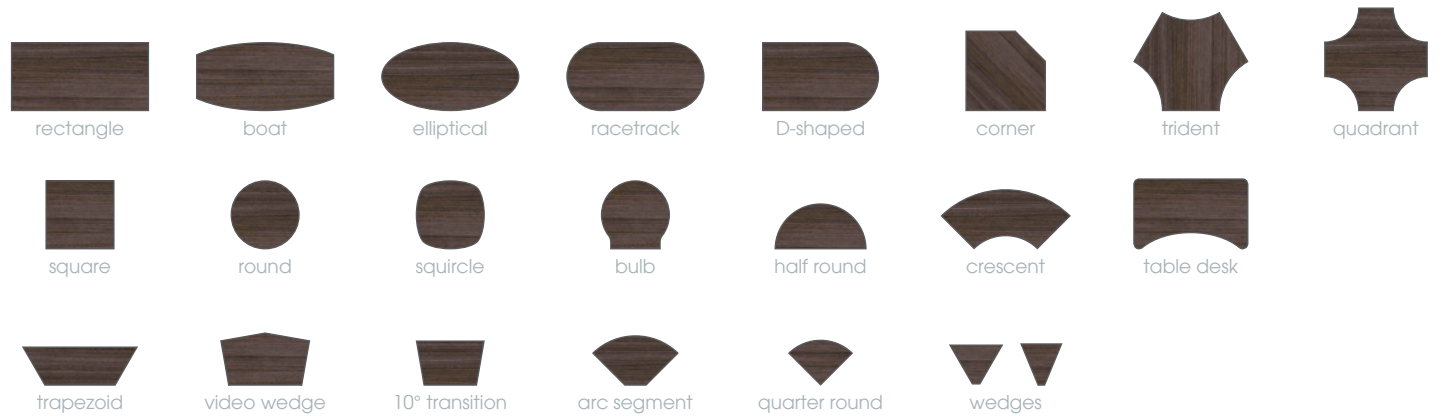

primary top shape offering