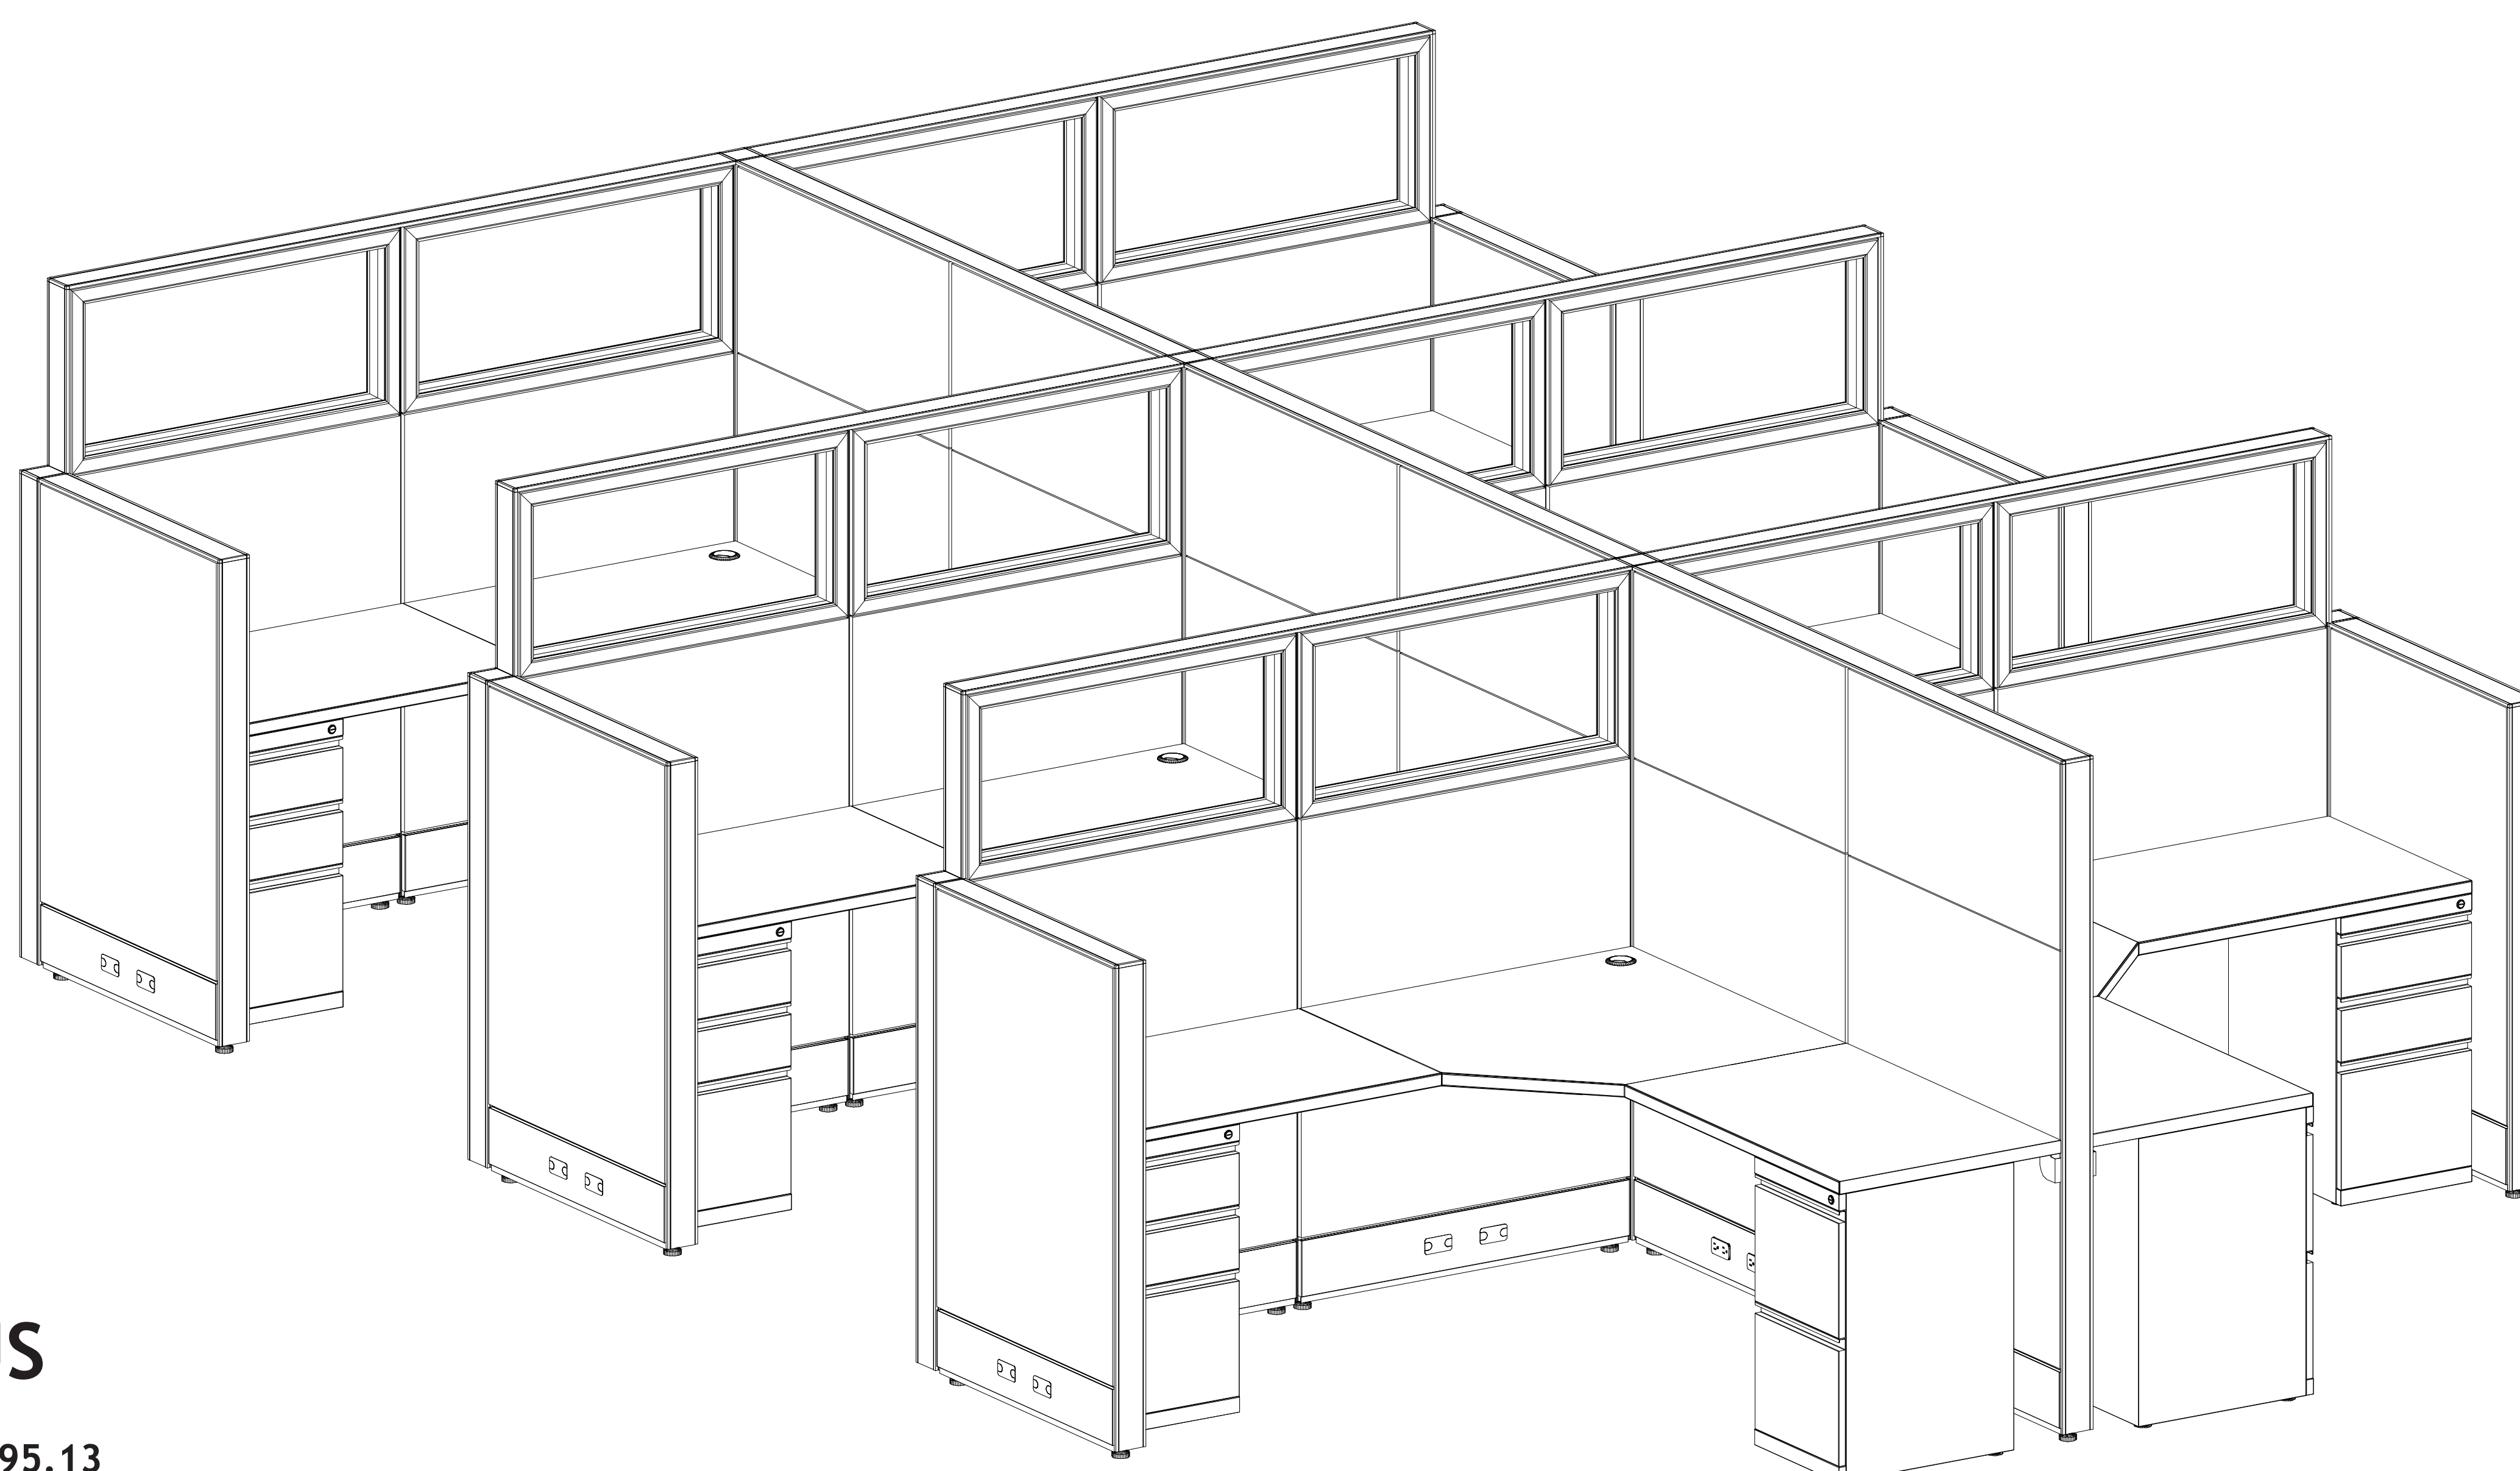

GLOBAL EVOLVE

PER STATION AVG: \$1,797.05

EZcube PLUS

PER STATION AVG: \$1,282.13

AIS MATRIX

PER STATION AVG: \$1,725.79

GLOBAL EVOLVE

PER STATION AVG: \$2,022.44