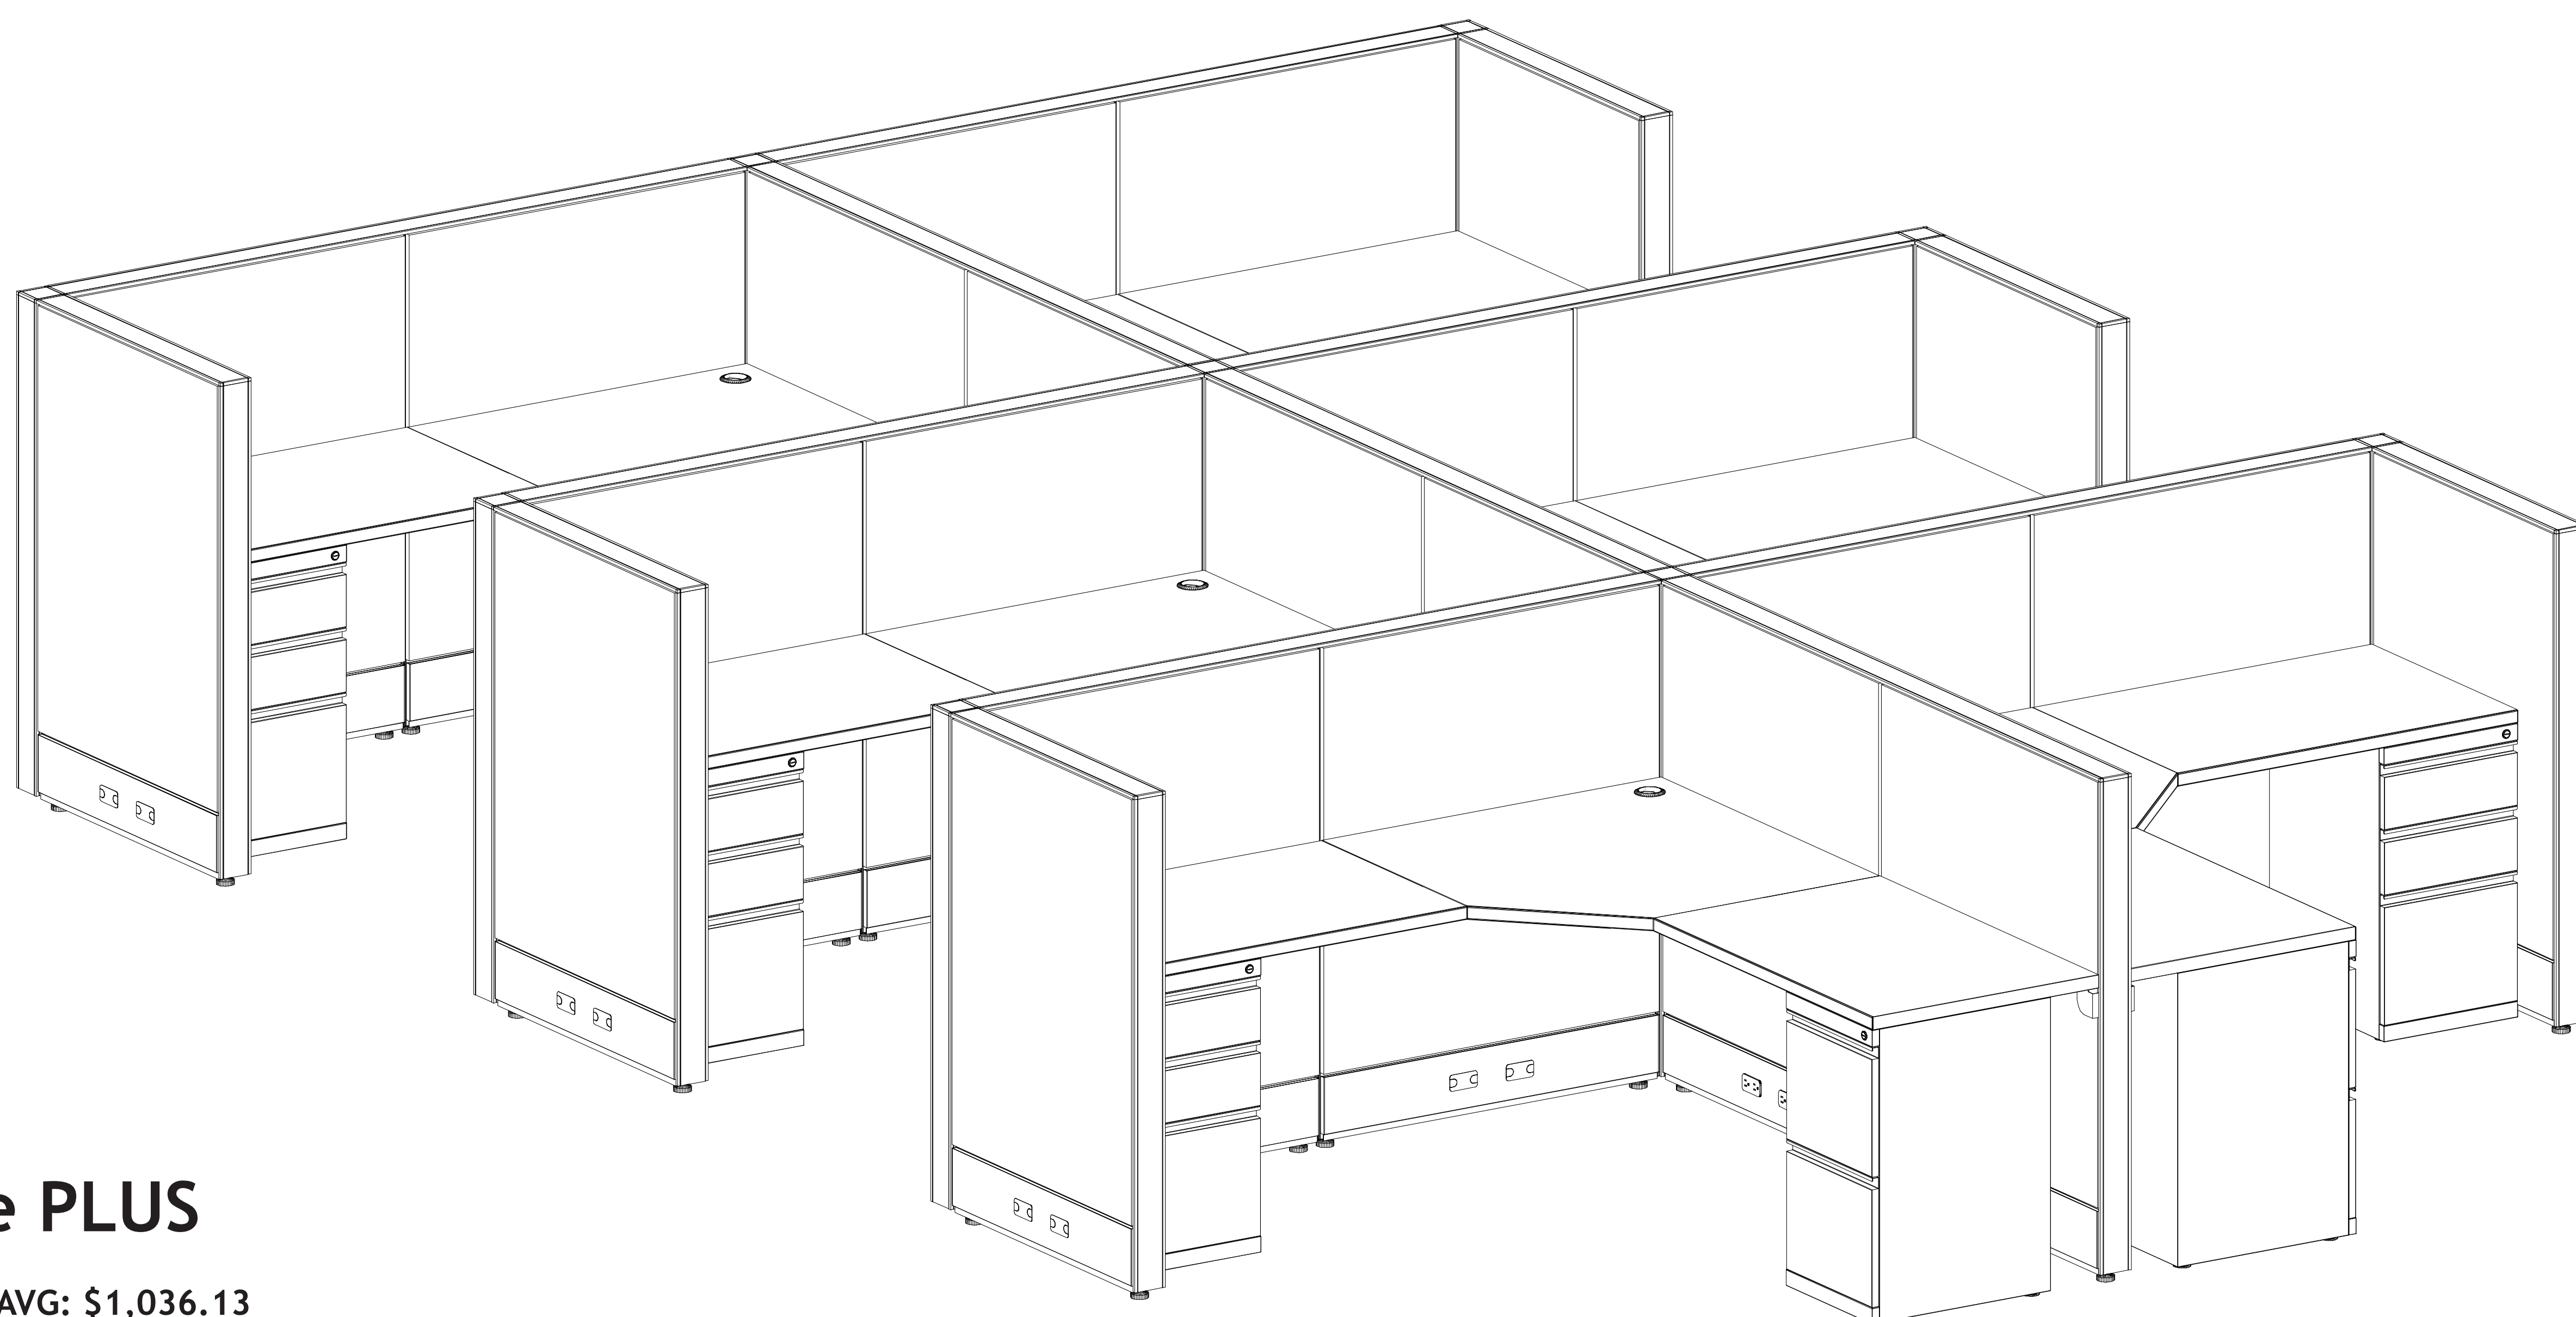

AIS MATRIX

PER STATION AVG: \$1,487.98

GLOBAL EVOLVE

PER STATION AVG: \$1,594.99

EZcube PLUS

PER STATION AVG: \$1,036.13

AIS MATRIX

PER STATION AVG: \$1,698.63