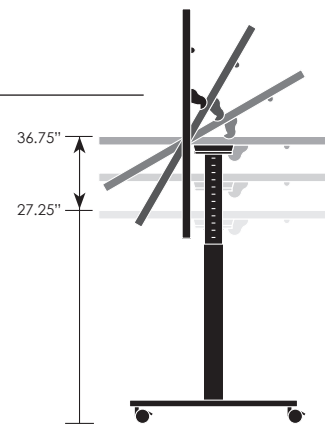

ratchet height adjustability

Ratchet height adjustability is available on most tables in the VertiGo line... T-bases, X-bases, and even disc bases. Simply lift the top near the base's mounting plate, and the ratchet clicks into place. With a range of 9.45" the ratchet works in thirteen increments of .78". To reset to the lowest position just lift past its highest point.

Want to use VertiGo on the go? The height of the base will be adjusted to ensure that the range of mobile tables is consistent with that of static tables.

both bases are clearly marked to ensure your table is level

Example:
74TC2060T18NERA-3P
20x60" **nesting ratchet** table
\$1,130 + 400 = 1,530 List Price

manual hand crank height adjustability

Need the flexibility of infinite adjustability without the budget for counter balanced bases? Our manual hand crank offers a cost-effective alternative.