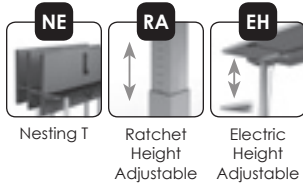

VertiGo

Half Round with T-bases	Top Size	Base	Model Number	3P	3K	3W	W1-W4	F1-F5
	24 x 48	Static	74HR2448T18	$ 667	$ 768	$ 835	$ 1,488	$ 724
		Nesting	74HR2448T18NE	1,090	1,189	1,254	NA	1,187
		Ratchet	74HR2448T18RA	1,073	1,174	1,240	1,893	1,150
		Electric	74HR2448T18EH	2,100	2,201	2,267	2,920	2,228
	30 x 60	Static	74HR3060T22	821	977	1,038	1,821	903
		Nesting	74HR3060T22NE	1,240	1,394	1,454	NA	1,362
		Ratchet	74HR3060T22RA	1,226	1,383	1,443	2,227	1,329
	36 x 72	Electric	74HR3060T22EH	2,253	2,410	2,470	3,254	2,407
		Static	74HR3672T26	1,004	1,229	1,274	2,182	1,119
Nesting			74HR3672T26NE	1,607	1,827	1,872	NA	1,730
Ratchet			74HR3672T26RA	1,411	1,635	1,680	2,589	1,545
Electric	74HR3672T26EH	2,436	2,661	2,706	3,614	2,622