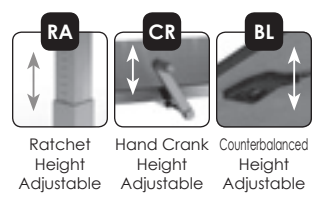

Top Size	Base	Model Number	3P	3K	3W	W1-W4	F1-F5	Elliptical with 3 TT-bases
42 x 120	Static	74EL42120TT32(3)	2,632	3,184	3,064	3,641	2,680	
42 x 144	Static	74EL42144TT32(3)	2,876	3,526	3,376	4,029	2,701	
48 x 120	Static	74EL48120TT36(3)	2,681	3,239	3,125	3,849	2,770	
48 x 144	Static	74EL48144TT36(3)	2,928	3,584	3,440	4,261	2,823	

3 bases: **LC** **SH**
+135 quote

Top Size	Base	Model Number	3P	3K	3W	W1-W4	F1-F5	Rectangle with H-base
18 x 30	Static	74TC1830H1524	$ 780	$ 823	$ 901	$ 1,211	$ 839	
	Ratchet	74TC1830H1524RA	929	972	1,051	1,360	995	
	Crank	74TC1830H1524CR	985	1,028	1,107	1,417	1,055	
	Count Bal	74TC1830H1524BL	1,226	1,269	1,347	1,657	1,307	
18 x 36	Static	74TC1836H1524	780	823	915	1,211	839	
	Ratchet	74TC1836H1524RA	929	972	1,064	1,360	995	
	Crank	74TC1836H1524CR	985	1,028	1,121	1,417	1,055	
	Count Bal	74TC1836H1524BL	1,226	1,269	1,361	1,657	1,307	
20 x 30	Static	74TC2030H1524	814	871	943	1,238	907	
	Ratchet	74TC2030H1524RA	963	1,020	1,093	1,387	1,063	
	Crank	74TC2030H1524CR	1,019	1,076	1,149	1,443	1,123	
	Count Bal	74TC2030H1524BL	1,260	1,317	1,390	1,684	1,375	
20 x 36	Static	74TC2036H1524	814	871	957	1,238	907	
	Ratchet	74TC2036H1524RA	963	1,020	1,106	1,387	1,063	
	Crank	74TC2036H1524CR	1,019	1,076	1,163	1,443	1,123	
	Count Bal	74TC2036H1524BL	1,260	1,317	1,403	1,684	1,375