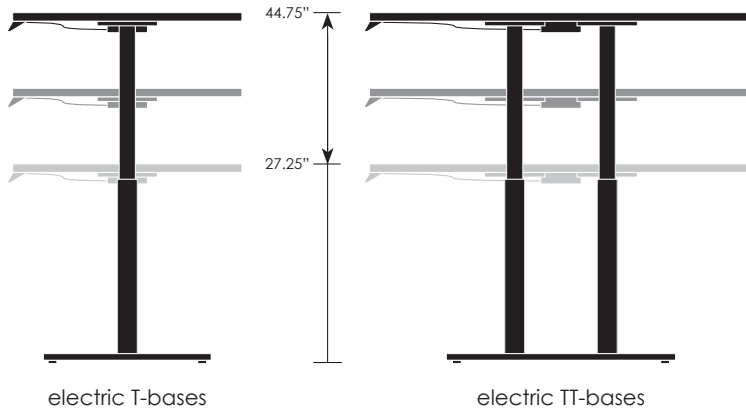

raise and lower with just the turn of the crank

new nesting hand crank!

Introducing hand crank height adjustable tables that nest! Only available on rectangular tables 20x60" to 36-72". These models are denoted by the "NECR" at the end of the model number.

Example:
74TC2060T18NECR-3P
20x60" **nesting hand crank** table
\$1,651 List Price

new electric height adjustability

Electric height adjustability gives you the ability to adjust tables at the push of a button. The standard memory keypad will remember your four favorite heights. Available on both VertiGo T and TT-bases, this option works great in private offices or even in conference rooms.

To specify:
All available electric models are priced in the following pages. They are denoted by the "EH" at the end of the model number.

Example:
74TC2060T18EH-3P
20x60" electric height table
\$2,056 List Price

VertiGo

counter balanced & short balanced height adjustability

Counter balanced tables go from seated-to-standing height, while the short balanced goes from coffee-to-seated height. Available on tables using single column disc or X-bases, these tables are easy to adjust. Simply squeeze the small handle underneath and gently move the top to your desired height. It's that easy.