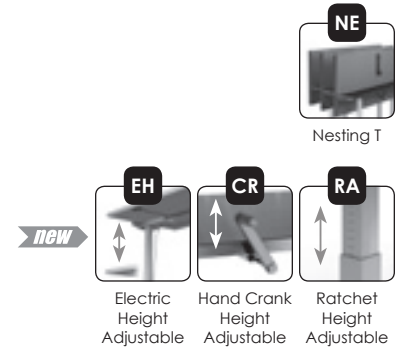

Top Size	Base	Model Number	3P	3K	3W	W1-W4	F1-F5	D-shaped with T-bases
30 x 72	Static	74D3072T26	$ 912	$ 1,099	$ 1,179	$ 1,590	$ 1,009	
	Nesting	74D3072T26NE	1,451	1,635	1,713	NA	1,619	
	Ratchet	74D3072T26RA	1,318	1,506	1,586	1,996	1,436	
	Crank	74D3072T26CR	1,439	1,626	1,707	2,117	1,563	
	Electric	74D3072T26EH	2,344	2,531	2,611	3,022	2,513	
30 x 84	Static	74D3084T26	1,058	1,277	1,361	1,804	1,172	
	Nesting	74D3084T26NE	1,668	1,882	1,965	NA	1,855	
	Electric	74D3084T26EH	2,490	2,709	2,793	3,236	2,675	
30 x 90	Static	74D3090T26	1,097	1,331	1,418	1,877	1,218	
	Nesting	74D3090T26NE-LT	1,782	NA	NA	NA	NA	
	Electric	74D3090T26EH	2,529	2,763	2,850	3,309	2,721	
30 x 96	Static	74D3096T26	1,136	1,386	1,475	1,950	1,263	
	Nesting	74D3096T26NE-LT	1,858	NA	NA	NA	NA	
	Electric	74D3096T26EH	2,568	2,818	2,906	3,382	2,767	
36 x 48	Static	74D3648T26	818	968	1,032	1,394	900	
	Nesting	74D3648T26NE	1,238	1,385	1,448	NA	1,360	
	Ratchet	74D3648T26RA	1,224	1,374	1,438	1,800	1,327	
	Crank	74D3648T26CR	1,345	1,495	1,559	1,921	1,454	
	Electric	74D3648T26EH	2,250	2,400	2,463	2,825	2,403	
36 x 60	Static	74D3660T26	912	1,099	1,162	1,551	1,009	
	Nesting	74D3660T26NE	1,479	1,663	1,725	NA	1,623	
	Ratchet	74D3660T26RA	1,318	1,506	1,569	1,958	1,436	
	Crank	74D3660T26CR	1,439	1,626	1,690	2,079	1,563	
	Electric	74D3660T26EH	2,344	2,531	2,594	2,983	2,513	
36 x 72	Static	74D3672T26	1,005	1,230	1,293	1,705	1,114	
	Nesting	74D3672T26NE	1,663	1,884	1,945	NA	1,848	
	Ratchet	74D3672T26RA	1,412	1,637	1,700	2,112	1,541	
	Crank	74D3672T26CR	1,533	1,758	1,820	2,232	1,668	
	Electric	74D3672T26EH	2,437	2,662	2,725	3,137	2,617	
36 x 84	Static	74D3684T26	1,167	1,430	1,492	1,931	1,207	
	Nest/Lightwt	74D3684T26NE-LT	1,888	NA	NA	NA	NA	
	Electric	74D3684T26EH	2,599	2,862	2,924	3,363	2,710	
36 x 90	Static	74D3690T26	1,214	1,496	1,558	2,012	1,361	
	Nest/Lightwt	74D3690T26NE-LT	1,934	NA	NA	NA	NA	
	Electric	74D3690T26EH	2,646	2,927	2,990	3,444	2,864	
36 x 96	Static	74D3696T26	1,261	1,561	1,623	2,089	1,371	
	Nest/Lightwt	74D3696T26NE-LT	1,980	NA	NA	NA	NA	
	Electric	74D3696T26EH	2,693	2,993	3,055	3,521	2,874	

VertiGo

effective January 1, 2019
+5%
add 5% to all list prices

- **LC**
  +90
- **OS**
  +35
- **CH**
  NA
- **WM**
  NA
- **MLMC**
  +55
- **FT**
  NA
- **SH**
  T+130
- **FR**
  NA
- **GR**
  +40
- **CM**
  +50
- **RC**
  +55
- **GN**
  +40
- **LT**
  NA