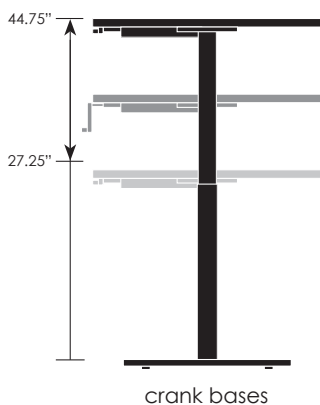

Example:
74TC2060T18NERA-3P
20x60" **nesting ratchet** table
\$1,130 + 400 = 1,530 List Price

manual hand crank height adjustability

Need the flexibility of infinite adjustability without the budget for counter balanced bases? Our manual hand crank offers a cost-effective alternative.

Example:
74TC2060T18CR-3P
20x60" **hand crank** table
\$1,154 List Price

To specify:
All available hand crank models are priced in the following pages. They are denoted by the "CR" at the end of the model number.

raise and lower with just the turn of the crank

new nesting hand crank!

Introducing hand crank height adjustable tables that nest! Only available on rectangular tables 20x60" to 36-72". These models are denoted by the "NECR" at the end of the model number.