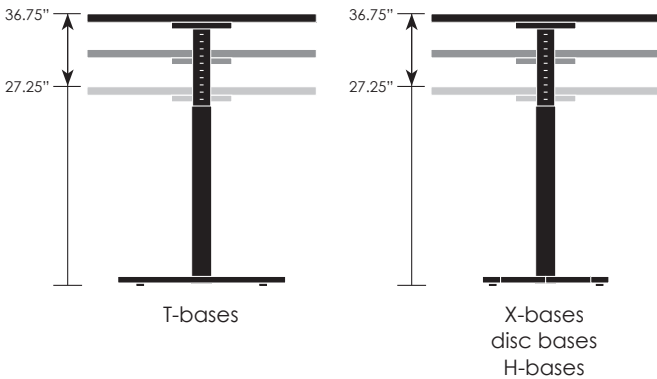

ratchet height adjustability

Ratchet height adjustability is available on most tables in the VertiGo line... T-bases, X-bases, and even disc bases. Simply lift the top near the base's mounting plate, and the ratchet clicks into place. With a range of 9.45" the ratchet works in thirteen increments of .78". To reset to the lowest position just lift past its highest point.

Want to use VertiGo on the go? The height of the base will be adjusted to ensure that the range of mobile tables is consistent with that of static tables.

both bases are clearly marked to ensure your table is level