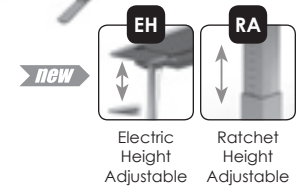

Vertigo

NEW

Top Size	Base	Model Number	3P	3K	3W	W1-W4	F1-F5	Table Desk with T-bases
37 x 60	Static	74TA3760T26	$ 906	$ 1,091	$ 1,198	$ 1,890	$ 1,024	
	Ratchet	74TA3760T26RA	1,312	1,497	1,605	2,296	1,451	
	Electric	74TA3760T26EH	2,338	2,523	2,630	3,322	2,528