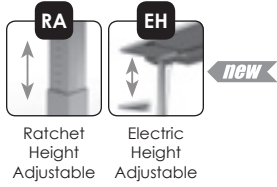

Elliptical with T-bases	Top Size	Base	Model Number	3P	3K	3W	W1-W4	F1-F5
	30 x 54	Static	74EL3054T22	$ 785	$ 927	$ 973	$ 1,529	$ 857
		Ratchet	74EL3054T22RA	1,190	1,333	1,378	1,935	1,283
		Electric	74EL3054T22EH	2,217	2,359	2,405	2,961	2,361
	30 x 60	Static	74EL3060T22	822	980	1,025	1,614	881
		Ratchet	74EL3060T22RA	1,228	1,385	1,430	2,019	1,307
		Electric	74EL3060T22EH	2,255	2,412	2,457	3,046	2,385
	36 x 60	Static	74EL3660T26	916	1,106	1,138	1,748	993
		Ratchet	74EL3660T26RA	1,323	1,512	1,544	2,154	1,420
		Electric	74EL3660T26EH	2,348	2,537	2,570	3,179	2,497
	36 x 72	Static	74EL3672T26	1,007	1,232	1,259	1,928	1,114
		Ratchet	74EL3672T26RA	1,413	1,639	1,665	2,335	1,541
		Electric	74EL3672T26EH	2,439	2,664	2,691	3,360	2,617
36 x 84	Static	74EL3684T26	1,170	1,433	1,453	2,181	1,207	
	Electric	74EL3684T26EH	2,601	2,865	2,885	3,613	2,710	
36 x 90	Static	74EL3690T26	1,292	1,604	1,598	2,274	1,253	
	Electric	74EL3690T26EH	2,724	3,036	3,030	3,705	2,756	
36 x 96	Static	74EL3696T26	1,292	1,604	1,609	2,362	1,278	
	Electric	74EL3696T26EH	2,724	3,036	3,041	3,794	2,782	

VertiGo

Elliptical with TT-bases	Top Size	Base	Model Number	3P	3K	3W	W1-W4	F1-F5
	42 x 72	Static	74EL4272TT32	$ 1,466	$ 1,730	$ 1,739	$ 2,424	$ 1,497
		Electric	74EL4272TT32EH	4,197	4,461	4,470	5,155	4,364
	42 x 84	Static	74EL4284TT32	1,637	1,942	1,942	2,685	1,590
		Electric	74EL4284TT32EH	4,368	4,672	4,673	5,415	4,457
	42 x 90	Static	74EL4290TT32	1,750	2,100	2,077	2,785	1,611
		Electric	74EL4290TT32EH	4,481	4,830	4,807	5,515	4,478
	42 x 96	Static	74EL4296TT32	1,750	2,100	2,088	2,881	1,621
		Electric	74EL4296TT32EH	4,481	4,830	4,818	5,612	4,489
	48 x 72	Static	74EL4872TT36	1,612	1,924	1,908	2,578	1,633
		Electric	74EL4872TT36EH	4,333	4,646	4,629	5,300	4,491
	48 x 84	Static	74EL4884TT36	1,692	2,009	2,011	2,851	1,726
		Electric	74EL4884TT36EH	4,413	4,730	4,732	5,572	4,583
48 x 90	Static	74EL4890TT36	1,894	2,292	2,244	2,954	1,768	
	Electric	74EL4890TT36EH	4,616	5,013	4,965	5,676	4,626	
48 x 96	Static	74EL4896TT36	1,894	2,292	2,255	3,054	1,779	
	Electric	74EL4896TT36EH	4,616	5,013	4,976	5,776	4,636	

- **LC**
  +90
- **OS**
  +35
- **CH**
  NA
- **WM**
  NA
- **MMLC**
  +55
- **FT**
  NA
- **SH**
  T+130
  TT+260
- **FR**
  NA
- **GR**
  +40
- **CM**
  +50
- **RC**
  +55
- **GN**
  +40
- **LT**
  +115