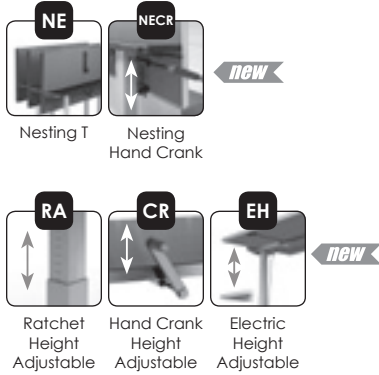

Rectangular with T-bases	Top Size	Base	Model Number	3P	3K	3W	W1-W4	F1-F5
	30 x 72	Static	74TC3072T26	$ 738	$ 856	$ 1,003	$ 1,320	$ 972
		Nesting	74TC3072T26NE	1,421	1,536	1,680	NA	1,729
		Ratchet	74TC3072T26RA	1,144	1,262	1,409	1,727	1,399
		Crank	74TC3072T26CR	1,265	1,383	1,530	1,848	1,526
		Nest/Crank	74TC3072T26NECR	1,938	2,053	2,198	NA	2,272
		Electric	74TC3072T26EH	2,170	2,288	2,435	2,752	2,475
	30 x 84	Static	74TC3084T26	914	1,076	1,218	1,508	1,054
		Nesting	74TC3084T26NE	1,527	1,685	1,825	NA	1,740
		Electric	74TC3084T26EH	2,346	2,507	2,650	2,940	2,558
	30 x 90	Static	74TC3090T26	971	1,155	1,294	1,569	1,075
		Nest/Lightwt	74TC3090T26NE-LT	1,696	NA	2,024	NA	NA
		Electric	74TC3090T26EH	2,403	2,587	2,726	3,001	2,579
	30 x 96	Static	74TC3096T26	971	1,155	1,308	1,627	1,086
		Nest/Lightwt	74TC3096T26NE-LT	1,696	NA	2,038	NA	NA
		Electric	74TC3096T26EH	2,403	2,587	2,740	3,059	2,589
	36 x 48	Static	74TC3648T26	721	832	942	1,155	787
		Nesting	74TC3648T26NE	1,329	1,438	1,546	NA	1,469
		Ratchet	74TC3648T26RA	1,127	1,238	1,349	1,561	1,213
Crank		74TC3648T26CR	1,248	1,359	1,470	1,682	1,340	
Electric		74TC3648T26EH	2,152	2,263	2,374	2,587	2,290	
36 x 60	Static	74TC3660T26	788	927	1,045	1,286	993	
	Nesting	74TC3660T26NE	1,450	1,586	1,702	NA	1,729	
	Ratchet	74TC3660T26RA	1,195	1,333	1,451	1,692	1,420	
	Crank	74TC3660T26CR	1,316	1,454	1,572	1,813	1,547	
	Nest/Crank	74TC3660T26NECR	1,968	2,103	2,219	NA	2,272	
	Electric	74TC3660T26EH	2,220	2,358	2,476	2,718	2,497	
36 x 72	Static	74TC3672T26	831	987	1,119	1,417	1,114	
	Nesting	74TC3672T26NE	1,512	1,664	1,795	NA	1,869	
	Ratchet	74TC3672T26RA	1,238	1,393	1,526	1,823	1,541	
	Crank	74TC3672T26CR	1,358	1,514	1,647	1,944	1,668	
	Nest/Crank	74TC3672T26NECR	2,029	2,182	2,312	NA	2,412	
	Electric	74TC3672T26EH	2,263	2,418	2,551	2,848	2,617	
36 x 84	Static	74TC3684T26	992	1,185	1,317	1,616	1,207	
	Nest/Lightwt	74TC3684T26NE-LT	1,716	NA	2,047	NA	NA	
	Electric	74TC3684T26EH	2,424	2,617	2,749	3,047	2,710	
36 x 90	Static	74TC3690T26	1,059	1,278	1,405	1,681	1,217	
	Nest/Lightwt	74TC3690T26NE-LT	1,782	NA	2,133	NA	NA	
	Electric	74TC3690T26EH	2,491	2,710	2,837	3,113	2,721	
36 x 96	Static	74TC3696T26	1,059	1,278	1,419	1,746	1,223	
	Nest/Lightwt	74TC3696T26NE-LT	1,782	NA	2,146	NA	NA	
	Electric	74TC3696T26EH	2,491	2,710	2,851	3,178	2,726	

VertiGo

online updates

new product

clarification / edit

deletion

- LC +90
- OS +35
- CH NA
- WM NA
- MMLC +55
- FT NA
- SH T+130
- FR NA
- GR +40
- CM +50
- RC +55
- GN +40
- LT +115
- RA NE+400