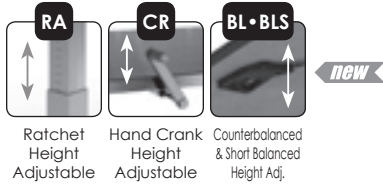

Square with X-base	Top Size	Base	Model Number	3P	3K	3W	W1-W4	F1-F5
	24 x 24	Static	74SQ2424X22	$ 562	$ 600	$ 683	$ 813	$ 616
		Ratchet	74SQ2424X22RA	711	750	832	962	773
		Crank	74SQ2424X22CR	767	805	887	1,017	831
		Short Bal	74SQ2424X22BLS	930	968	1,050	1,180	1,002
	30 x 30	Static	74SQ3030X26	628	687	781	939	687
		Ratchet	74SQ3030X26RA	777	836	931	1,088	844
		Crank	74SQ3030X26CR	832	891	985	1,142	901
		Short Bal	74SQ3030X26BLS	993	1,052	1,146	1,304	1,071
	36 x 36	Static	74SQ3636X32	705	789	892	1,076	852
		Short Bal	74SQ3636X32BLS	1,069	1,153	1,256	1,440	1,234
		Count Bal	74SQ3636X32BL	1,069	1,153	1,256	1,440	1,234
	42 x 42	Static	74SQ4242X36	793	906	1,015	1,225	888
Short Bal		74SQ4242X36BLS	1,154	1,267	1,376	1,587	1,268	
Count Bal		74SQ4242X36BL	1,154	1,267	1,376	1,587	1,268