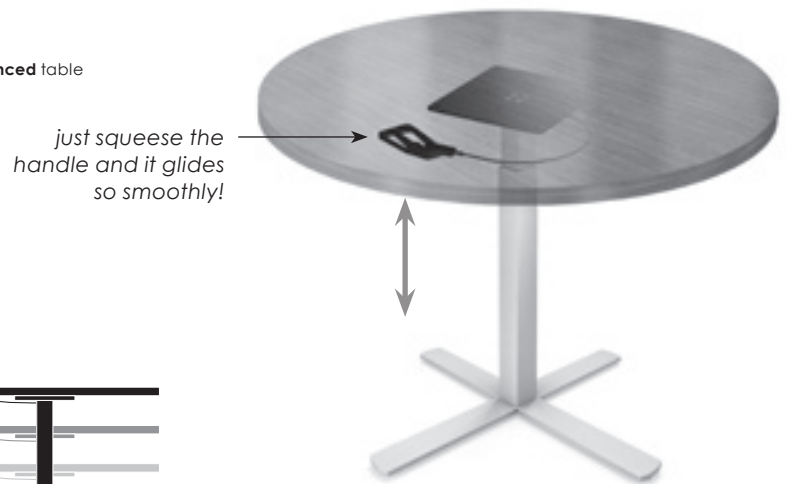

effective January 1, 2019
+5%
add 5% to all list prices