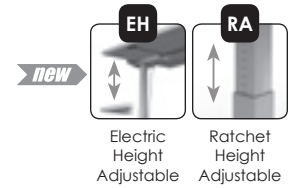

Top Size	Base	Model Number	3P	3K	3W	W1-W4	F1-F5	Crescent with T-bases
24 x 48 x 75	Static	74CS2475T22	$ 1,223	$ 1,541	$ 1,489	$ 1,825	$ 1,590	
	Ratchet	74CS2475T22RA	1,629	1,947	1,894	2,231	2,016	
	Electric	74CS2475T22EH	2,656	2,974	2,921	3,258	3,094	
24 x 60 x 94	Static	74CS2494T22	1,546	1,993	1,894	2,102	1,590	
	Ratchet	74CS2494T22RA	1,952	2,399	2,299	2,508	2,016	
	Electric	74CS2494T22EH	2,979	3,426	3,326	3,535	3,094	
30 x 60 x 94	Static	74CS3094T26	1,561	2,008	1,905	2,275	1,605	
	Ratchet	74CS3094T26RA	1,967	2,414	2,311	2,681	2,032	
	Electric	74CS3094T22EH	2,993	3,440	3,337	3,707	3,108	

VertiGo

Top Size	Base	Model Number	3P	3K	3W	W1-W4	F1-F5	Corner with L-bases
24 x 42	Static	74CR2442L27	$ 989	$ 1,157	$ 1,216	$ 1,873	$ 849	
	Crank	74CR2442L27CR	1,422	1,590	1,649	2,306	1,304	
	Electric	74CR2442L27EH	2,180	2,348	2,407	3,064	2,100	
30 x 48	Static	74CR3048L27	1,022	1,203	1,280	2,146	959	
	Crank	74CR3048L27CR	1,454	1,636	1,712	2,579	1,413	
	Electric	74CR3048L27EH	2,212	2,394	2,471	3,337	2,209