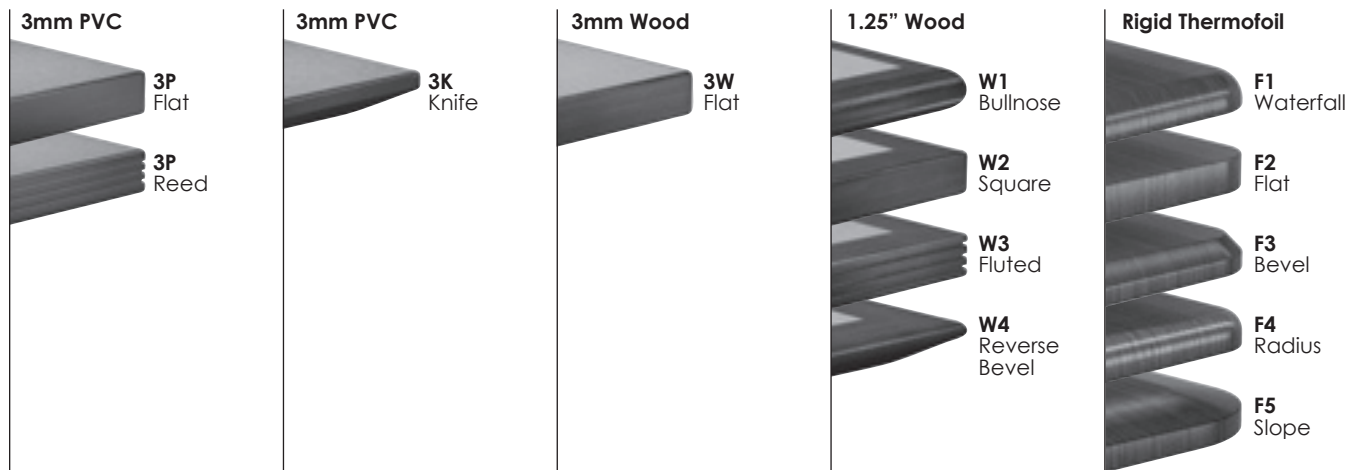

VertiGo Edge Options

(correspond with 5 columns of pricing)

effective January 1, 2019
+5%
add 5% to all list prices