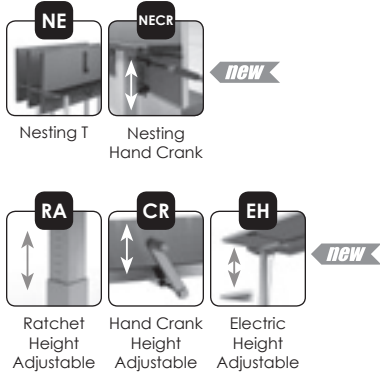

Rectangular with T-bases	Top Size	Base	Model Number	3P	3K	3W	W1-W4	F1-F5
	20 x 36	Static	74TC2036T18	$ 556	$ 613	$ 699	$ 826	$ 591
		Nesting	74TC2036T18NE	981	1,037	1,122	NA	1,056
		Ratchet	74TC2036T18RA	962	1,018	1,105	1,231	1,017
		Crank	74TC2036T18CR	1,087	1,144	1,230	1,357	1,148
		Electric	74TC2036T18EH	1,989	2,045	2,132	2,258	2,095
	20 x 48	Static	74TC2048T18	602	677	778	930	608
		Nesting	74TC2048T18NE	1,053	1,127	1,226	NA	1,102
		Ratchet	74TC2048T18RA	1,007	1,082	1,183	1,335	1,034
		Crank	74TC2048T18CR	1,133	1,208	1,309	1,461	1,166
		Electric	74TC2048T18EH	2,034	2,110	2,210	2,362	2,112
	20 x 60	Static	74TC2060T18	623	707	829	1,030	696
		Nesting	74TC2060T18NE	1,130	1,212	1,332	NA	1,247
		Ratchet	74TC2060T18RA	1,029	1,112	1,234	1,435	1,122
		Crank	74TC2060T18CR	1,154	1,238	1,360	1,561	1,253
		Nest/Crank	74TC2060T18NECR	1,651	1,733	1,853	NA	1,794
	20 x 72	Static	74TC2072T18	731	830	968	1,202	805
		Nesting	74TC2072T18NE	1,347	1,444	1,580	NA	1,495
		Ratchet	74TC2072T18RA	1,136	1,236	1,374	1,607	1,231
		Crank	74TC2072T18CR	1,262	1,361	1,499	1,733	1,363
		Nest/Crank	74TC2072T18NECR	1,868	1,965	2,100	NA	2,042
20 x 84	Static	74TC2084T18	808	938	1,080	1,306	927	
	Nesting	74TC2084T18NE	1,422	1,550	1,690	NA	1,615	
	Electric	74TC2084T18EH	2,240	2,371	2,513	2,738	2,431	
	20 x 90	Static	74TC2090T18	854	1,002	1,145	1,356	927
		Nesting	74TC2090T18NE	1,467	1,613	1,753	NA	1,615
Electric		74TC2090T18EH	2,286	2,435	2,577	2,788	2,431	
20 x 96	Static	74TC2096T18	854	1,002	1,159	1,406	948	
	Nesting	74TC2096T18NE	1,467	1,613	1,766	NA	1,636	
	Electric	74TC2096T18EH	2,286	2,435	2,591	2,838	2,452	
24 x 36	Static	74TC2436T22	570	627	723	883	667	
	Nesting	74TC2436T22NE	995	1,051	1,145	NA	1,131	
	Ratchet	74TC2436T22RA	976	1,033	1,129	1,288	1,093	
	Crank	74TC2436T22CR	1,099	1,156	1,252	1,411	1,222	
	Electric	74TC2436T22EH	2,003	2,059	2,155	2,315	2,171	
24 x 48	Static	74TC2448T22	616	691	801	990	684	
	Nesting	74TC2448T22NE	1,073	1,148	1,258	NA	1,184	
	Ratchet	74TC2448T22RA	1,022	1,097	1,207	1,396	1,110	
	Crank	74TC2448T22CR	1,250	1,325	1,435	1,624	1,349	
	Electric	74TC2448T22EH	2,048	2,124	2,233	2,423	2,188	

VertiGo