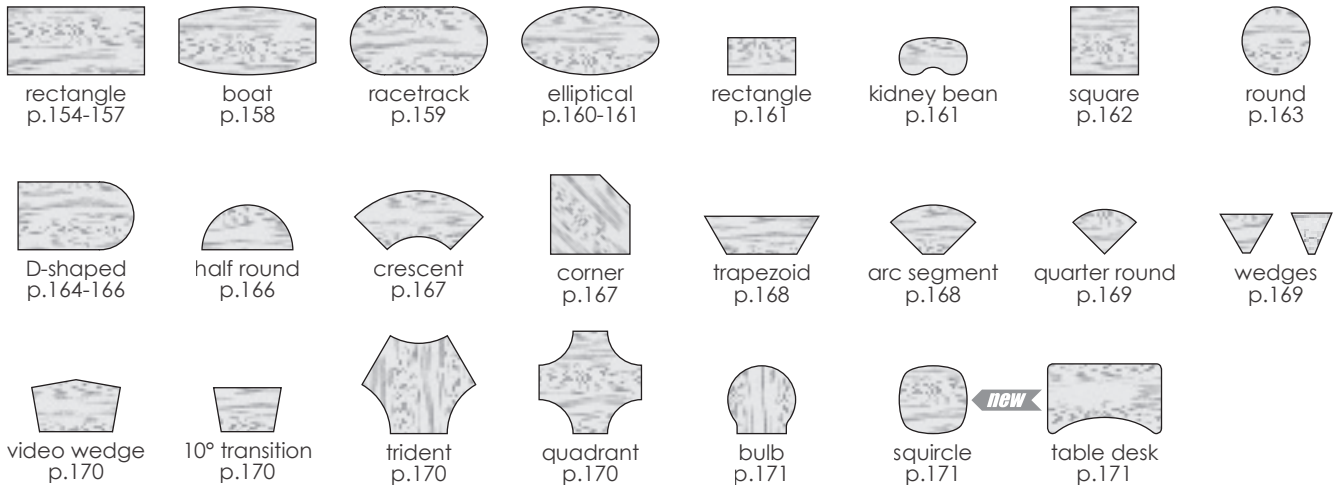

VertiGo Base Finishes

Static & nesting tables are available in any standard TableX base finish.

Ratchet tables are available in any standard TableX base finish. The interior column is only available in three finishes:

- Black
- White
- Silver

Counter-balanced, balanced short, electric, and hand crank tables are available in three finishes:

- 02 Black
- 30 Pearl
- 37 Satin Silver

VertiGo Top Shapes

VertiGo

VertiGo Top Options

RC 3" Radius Corners can be added to any table for $55.

GN Ganging Brackets can be added to most table shapes for $40.

LT Lightweight Tops can be added to any square or rectangular table for $115.

GR Grommets can be added to any table for $40 each. To see specific locations, see page 157.

CM Cable Manager can be added to any table for $50 each. To see specific locations, see page 157.