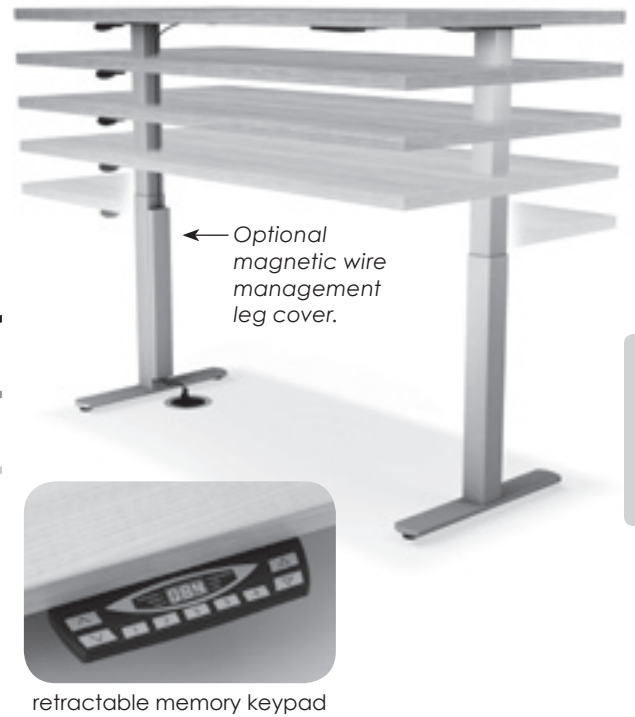

Example:
74TC2060T18NECR-3P
20x60" **nesting hand crank** table
\$1,651 List Price

new electric height adjustability

Electric height adjustability gives you the ability to adjust tables at the push of a button. The standard memory keypad will remember your four favorite heights. Available on both VertiGo T and TT-bases, this option works great in private offices or even in conference rooms.

VertiGo

counter balanced & short balanced height adjustability

Counter balanced tables go from seated-to-standing height, while the short balanced goes from coffee-to-seated height. Available on tables using single column disc or X-bases, these tables are easy to adjust. Simply squeeze the small handle underneath and gently move the top to your desired height. It's that easy.