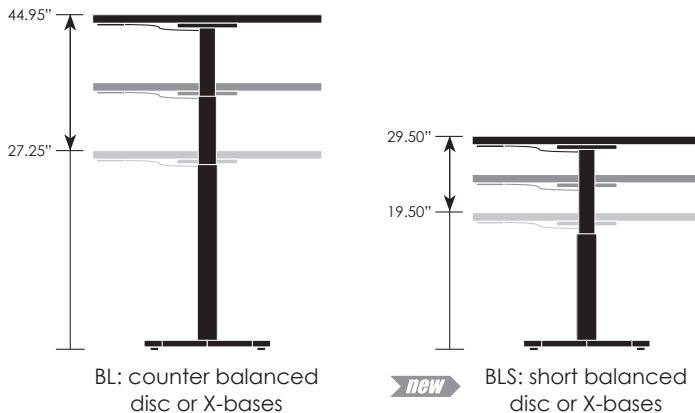

effective January 1, 2019
+5%
add 5% to all list prices