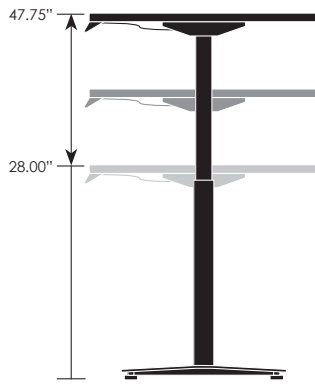

electric height adjustable T-bases

Electric height adjustability gives you the ability to go from sitting to standing height at the push of a button. With a weight capacity of 225 lbs. per table, Surge is strong enough to work in many different applications.

The standard memory keypad will remember your four favorite heights.

Want to use Surge on the go? Simply add 2" to each vertical measurement to account for locking casters.

To specify:
All available electric models are priced in the following pages. They are denoted by the "EH" at the end of the model number.

Example:
99TC2460T22EH-3P
24x60" **electric height** table
$1,720 List Price

T-bases