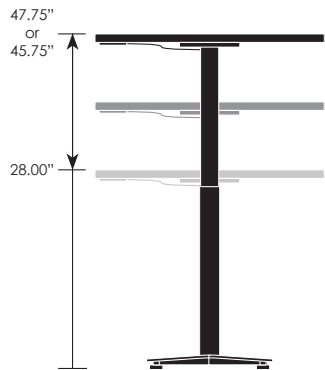

Counter balanced tables go from seated-to-standing height, while the short balanced goes from coffee-to-seated height. Available on tables using single column disc or X-bases, these tables are easy to adjust. Simply squeeze the small handle underneath and gently move the top to your desired height. It's that easy.

Want to use Surge on the go? Simply add 2" to each vertical measurement to account for the added height of locking casters.

To specify:
All available counter balanced models are priced in the following pages. They are denoted by the "BL" or "BLS" (for short balanced) at the end of the model number.

Example:
99RD36X30BL-3P
36" round **counter balanced** table
\$1370 List Price

just squeeze the handle and it glides so smoothly!

BL: counter balanced disc or X-bases

BLS: short balanced disc or X-bases

Counter-balanced height ranges:

Smaller Surge tables using smaller bases have a 17.75" range, while the larger tables using larger bases have an extended range of 19.75". See the list below for ranges of used on specific top shapes and sizes. All counter-balanced tables have a starting height of 28".