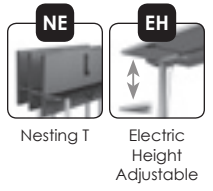

D-shaped with T-bases	Top Size	Base	Model Number	3P	3K	3W	W1-W4	F1-F5
 	24 x 36	Static	99D2436T22	$ 621	$ 696	$ 766	$ 1,057	$ 671
		Nesting	99D2436T22NE	1,045	1,118	1,187	NA	1,135
		Electric	99D2436T22EH	1,698	1,773	1,843	2,134	1,802
	24 x 48	Static	99D2448T22	683	783	863	1,191	744
		Nesting	99D2448T22NE	1,106	1,204	1,282	NA	1,206
		Electric	99D2448T22EH	1,761	1,861	1,940	2,269	1,875
	24 x 60	Static	99D2460T22	746	871	959	1,326	817
		Nesting	99D2460T22NE	1,194	1,317	1,403	NA	1,306
		Electric	99D2460T22EH	1,823	1,948	2,036	2,403	1,948
24 x 72	Static	99D2472T22	808	958	1,055	1,461	890	
	Nesting	99D2472T22NE	1,350	1,497	1,592	NA	1,502	
	Electric	99D2472T22EH	1,886	2,035	2,133	2,538	2,021	
24 x 84	Static	99D2484T22	939	1,114	1,220	1,663	1,034	
	Nesting	99D2484T22NE	1,551	1,722	1,827	NA	1,720	
24 x 90	Static	99D2490T22	970	1,158	1,268	1,733	1,071	
	Nesting	99D2490T22NE	1,581	1,765	1,874	NA	1,756	
24 x 96	Static	99D2496T22	1,001	1,201	1,316	1,802	1,107	
	Nesting	99D2496T22NE	1,612	1,808	1,921	NA	1,792	
30 x 48	Static	99D3048T26	751	876	948	1,293	823	
	Nesting	99D3048T26NE	1,173	1,295	1,365	NA	1,284	
	Electric	99D3048T26EH	1,829	1,954	2,025	2,370	1,954	
30 x 60	Static	99D3060T26	830	986	1,062	1,439	892	
	Nesting	99D3060T26NE	1,277	1,430	1,504	NA	1,380	
	Electric	99D3060T26EH	1,907	2,063	2,139	2,517	2,023	
30 x 72	Static	99D3072T26	908	1,095	1,175	1,586	1,005	
	Nesting	99D3072T26NE	1,447	1,631	1,709	NA	1,615	
	Electric	99D3072T26EH	1,985	2,172	2,252	2,663	2,136	
30 x 84	Static	99D3084T26	1,054	1,273	1,357	1,800	1,168	
	Nesting	99D3084T26NE	1,664	1,878	1,961	NA	1,851	
30 x 90	Static	99D3090T26	1,093	1,327	1,414	1,873	1,213	
	Nesting	99D3090T26NE	1,777	NA	NA	NA	NA	
30 x 96	Static	99D3096T26	1,132	1,382	1,470	1,946	1,259	
	Nesting	99D3096T26NE	1,853	NA	NA	NA	NA	
36 x 48	Static	99D3648T26	814	964	1,027	1,389	896	
	Nesting	99D3648T26NE	1,234	1,381	1,443	NA	1,355	
	Electric	99D3648T26EH	1,891	2,041	2,105	2,467	2,027	
36 x 60	Static	99D3660T26	908	1,095	1,158	1,547	1,005	
	Nesting	99D3660T26NE	1,475	1,659	1,721	NA	1,619	
	Electric	99D3660T26EH	1,985	2,172	2,236	2,624	2,136	
36 x 72	Static	99D3672T26	1,001	1,226	1,289	1,701	1,110	
	Nesting	99D3672T26NE	1,659	1,880	1,941	NA	1,844	
	Electric	99D3672T26EH	2,079	2,304	2,366	2,778	2,241