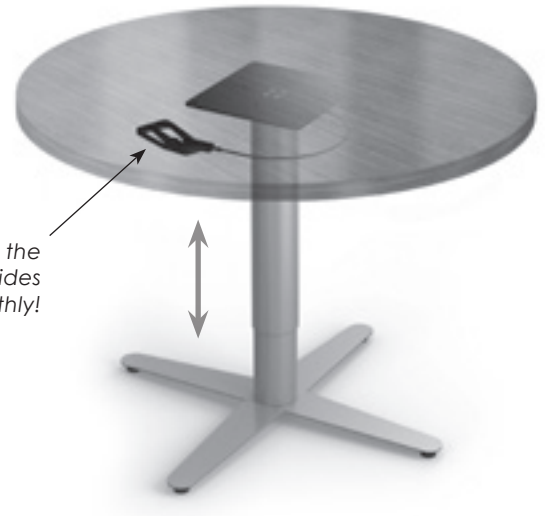

counter balanced & short balanced height adjustable disc & X-bases

Counter balanced tables go from seated-to-standing height, while the short balanced goes from coffee-to-seated height. Available on tables using single column disc or X-bases, these tables are easy to adjust. Simply squeeze the small handle underneath and gently move the top to your desired height. It's that easy.

Want to use Surge on the go? Simply add 2" to each vertical measurement to account for the added height of locking casters.

To specify:
All available counter balanced models are priced in the following pages. They are denoted by the "BL" or "BLS" (for short balanced) at the end of the model number.

Example:
99RD36X30BL-3P
36" round **counter balanced** table
$1370 List Price

just squeeze the handle and it glides so smoothly!