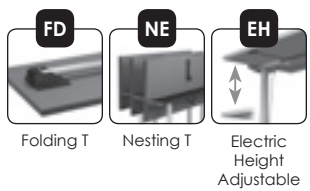

new

Boat-shaped with T-bases	Top Size	Base	Model Number	3P	3K	3W	W1-W4	F1-F5
	30 x 42 x 84	Static	99BT3084T26	$ 1,271	$ 1,576	$ 1,596	$ 2,316	$ 1,337
	30 x 42 x 90	Static	99BT3090T26	1,379	1,728	1,729	2,416	1,362
	30 x 42 x 96	Static	99BT3096T26	1,379	1,728	1,743	2,512	1,375

new

Racetrack with T-bases	Top Size	Base	Model Number	3P	3K	3W	W1-W4	F1-F5
	36 x 60	Static	99RT3672T26	$ 912	$ 1,101	$ 1,145	$ 1,743	$ 1,095
		Nesting	99RT3672T26NE	1,517	1,703	1,746	NA	1,772
		Electric	99RT3672T26EH	1,989	2,179	2,223	2,821	2,226
	36 x 72	Static	99RT3672T26	1,003	1,228	1,273	1,924	1,240
		Folding	99RT3672T26FD	1,266	1,492	1,536	2,188	1,517
		Nesting	99RT3672T26NE	1,661	1,882	1,925	NA	1,971
		Electric	99RT3672T26EH	2,080	2,306	2,350	3,002	2,371
	36 x 84	Static	99RT3684T26	1,165	1,429	1,473	2,177	1,337
		Folding	99RT3684T26FD	1,361	1,624	1,668	2,372	1,542
	36 x 90	Static	99RT3690T26	1,288	1,600	1,621	2,269	1,350
		Folding	99RT3690T26FD	1,483	1,795	1,816	2,465	1,555
	36 x 96	Static	99RT3696T26	1,288	1,600	1,635	2,358	1,356
Folding		99RT3696T26FD	1,483	1,795	1,830	2,553	1,561	

new

Elliptical with T-bases	Top Size	Base	Model Number	3P	3K	3W	W1-W4	F1-F5
	30 x 54	Static	99EL3054T22	$ 789	$ 932	$ 977	$ 1,534	$ 862
		Electric	99EL3054T22EH	1,867	2,009	2,055	2,611	1,993
	30 x 60	Static	99EL3060T22	827	984	1,030	1,618	886
		Electric	99EL3060T22EH	1,904	2,062	2,107	2,696	2,017
	36 x 60	Static	99EL3660T26	912	1,101	1,134	1,743	989
		Electric	99EL3660T26EH	1,989	2,179	2,211	2,821	2,120
	36 x 72	Static	99EL3672T26	1,003	1,228	1,255	1,924	1,110
		Electric	99EL3672T26EH	2,080	2,306	2,332	3,002	2,241
	36 x 84	Static	99EL3684T26	1,165	1,429	1,449	2,177	1,202
	36 x 90	Static	99EL3690T26	1,288	1,600	1,594	2,269	1,249
	36 x 96	Static	99EL3696T26	1,288	1,600	1,605	2,358	1,274

- **LC**
  +90
- **OS**
  +35
- **CH**
  NA
- **WM**
  NA
- **WMLC**
  +45
- **FT**
  NA
- **SH**
  T+130
- **FR**
  NA
- **PB**
  NA
- **GR**
  +40
- **CM**
  +50
- **RC**
  +55
- **GN**
  +40
- **LT**
  +115