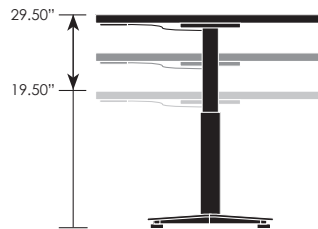

Counter balanced tables go from seated-to-standing height, while the short balanced goes from coffee-to-seated height. Available on tables using single column disc or X-bases, these tables are easy to adjust. Simply squeeze the small handle underneath and gently move the top to your desired height. It's that easy.

Want to use Surge on the go? Simply add 2" to each vertical measurement to account for the added height of locking casters.

To specify:
All available counter balanced models are priced in the following pages. They are denoted by the "BL" or "BLS" (for short balanced) at the end of the model number.

Example:
99RD36X30BL-3P
36" round **counter balanced** table
\$1370 List Price

just squeeze the handle and it glides so smoothly!

BL: counter balanced disc or X-bases

BLS: short balanced disc or X-bases

Counter-balanced height ranges:

Smaller Surge tables using smaller bases have a 17.75" range, while the larger tables using larger bases have an extended range of 19.75". See the list below for ranges of used on specific top shapes and sizes. All counter-balanced tables have a starting height of 28".