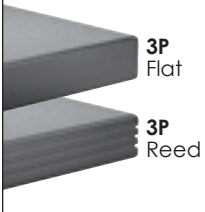

tableX

tableXPRESS

price list  
effective January 1, 2018

Need tables right away? TableX is able to ship the following models in just 5 business days after receiving a clean order. All tables come with black powdercoated Fundamental bases, but you can choose any of our standard laminates and 3mm PVC edges to create the look your client needs. Maximum order of 25 tables.

### Edge Options

3mm PVC