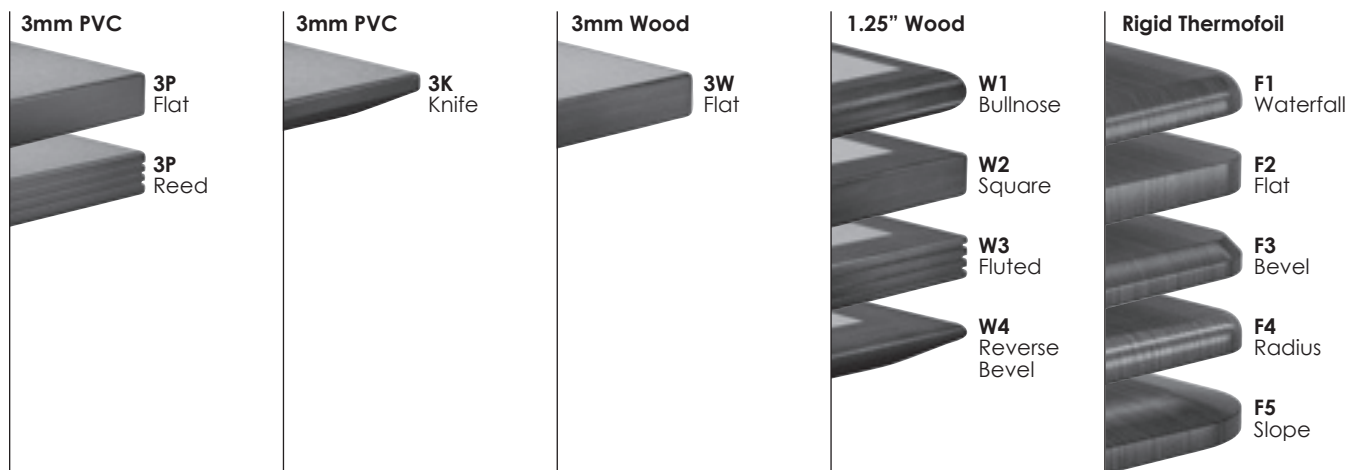

Elite Edge Options

(correspond with 5 columns of pricing)

Elite

effective January 1, 2019
+5%
add 5% to all list prices