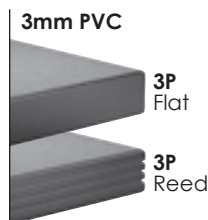

Element Height Adjustable Options

NU Pneumatic
is not available on
Element tables.

AH Spring Clip
is not available on
Element tables.

RA Ratchet
is not available on
Element bases.

BL Counterbalanced
is not available on
Element bases.

Element Top Shapes

new

online updates

new product

clarification / edit

deletion

Element Top Options

RC 3" Radius Corners
can be added to any
table for $55.

GN Ganging Brackets
can be added to most
table shapes for $40.

LT Lightweight Tops
can be added to any
square or rectangular
table for $115. This is a
great option when speci-
fying folding tables.

GR Grommets
can be added to any
table for $40 each. To
see specific locations,
see page 203.

CM Cable Manager
can be added to any
table for $50 each. To
see specific locations,
see page 203.

Element Edge Options

(correspond with 5 columns of pricing)

Element

effective
January 1, 2019
+5%
add 5% to all
list prices