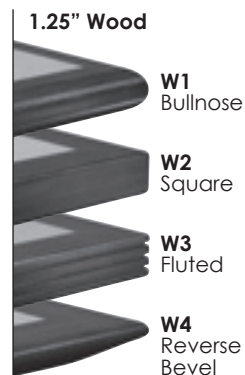

Element Height Adjustable Options

NU Pneumatic
is not available on
Element tables.

AH Spring Clip
is not available on
Element tables.

RA Ratchet
is not available on
Element bases.

BL Counterbalanced
is not available on
Element bases.

Element Top Shapes

new

online updates

new product

clarification / edit

deletion

Element Top Options

RC 3" Radius Corners
can be added to any
table for $55.

GN Ganging Brackets
can be added to most
table shapes for $40.

LT Lightweight Tops
can be added to any
square or rectangular
table for $115. This is a
great option when speci-
fying folding tables.

GR Grommets
can be added to any
table for $40 each. To
see specific locations,
see page 203.

CM Cable Manager
can be added to any
table for $50 each. To
see specific locations,
see page 203.

Element Edge Options

(correspond with 5 columns of pricing)

Element

effective
January 1, 2019
+5%
add 5% to all
list prices