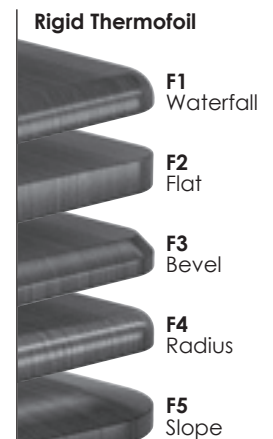

Element Height Adjustable Options

NU Pneumatic
is not available on
Element tables.

AH Spring Clip
is not available on
Element tables.

RA Ratchet
is not available on
Element bases.

BL Counterbalanced
is not available on
Element bases.

Element Top Shapes

new

online updates

new product

clarification / edit

deletion

Element Top Options

RC 3" Radius Corners
can be added to any
table for $55.

GN Ganging Brackets
can be added to most
table shapes for $40.

LT Lightweight Tops
can be added to any
square or rectangular
table for $115. This is a
great option when speci-
fying folding tables.

GR Grommets
can be added to any
table for $40 each. To
see specific locations,
see page 203.

CM Cable Manager
can be added to any
table for $50 each. To
see specific locations,
see page 203.

Element Edge Options

(correspond with 5 columns of pricing)

Element

effective
January 1, 2019
+5%
add 5% to all
list prices