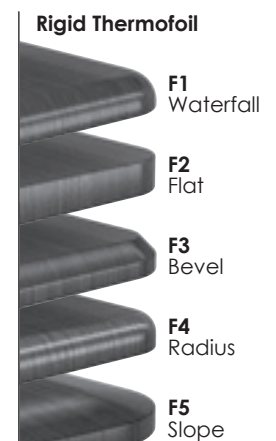

Justice Top Shapes

rectangle
p.28-29

square
p.40

round
p.41

squircle
p.47

boat
p.29

racetrack
p.30

elliptical
p.39

D-shaped
p.31

Justice

Justice Top Options

RC **3" Radius Corners**
are not available on
Justice tables.

GN **Ganging Brackets**
are not available on
Justice tables.

LT **Lightweight Tops**
can be added to any
table for \$115.

GR **Grommets**
can be added to any
table for \$40 each. To
see specific locations,
see page 203. Locations
may be adjusted to
avoid Justice frame.

CM **Cable Manager**
can be added to any
table for \$50 each. To
see specific locations,
see page 203.

Justice Edge Options

(correspond with 5 columns of pricing)

effective
January 1, 2019
+5%
add 5% to all
list prices

new

Rectangular with frame & columns **Top Size** **Base** **Model Number** **3P** **3K** **3W** **W1-W3** **F1-F5**