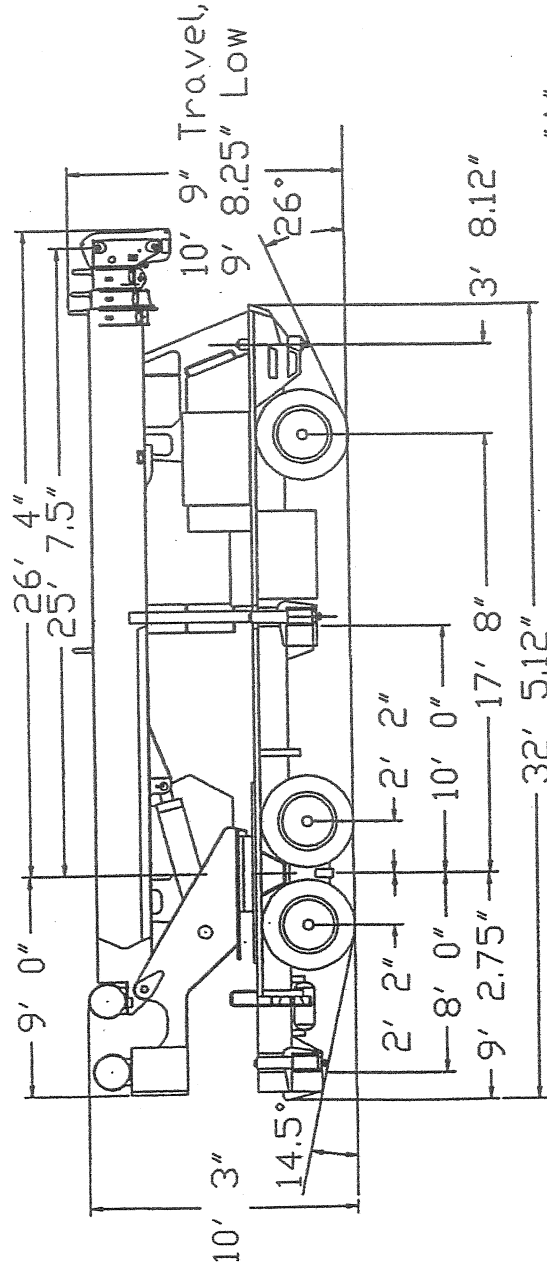

PARKS CRANE ) TEREX - T340 ) Hydraulic TRUCK CRANE

BASIC DIMENSIONS

FULLY EXTENDED OUTRIGGERS	"A"	20'-0"	"B"	22'-0"
PINNED OUTRIGGERS		13'-8.25"		15'-8.25"
FULLY RETRACTED OUTRIGGERS		7'-4.5"		9'-4.5"