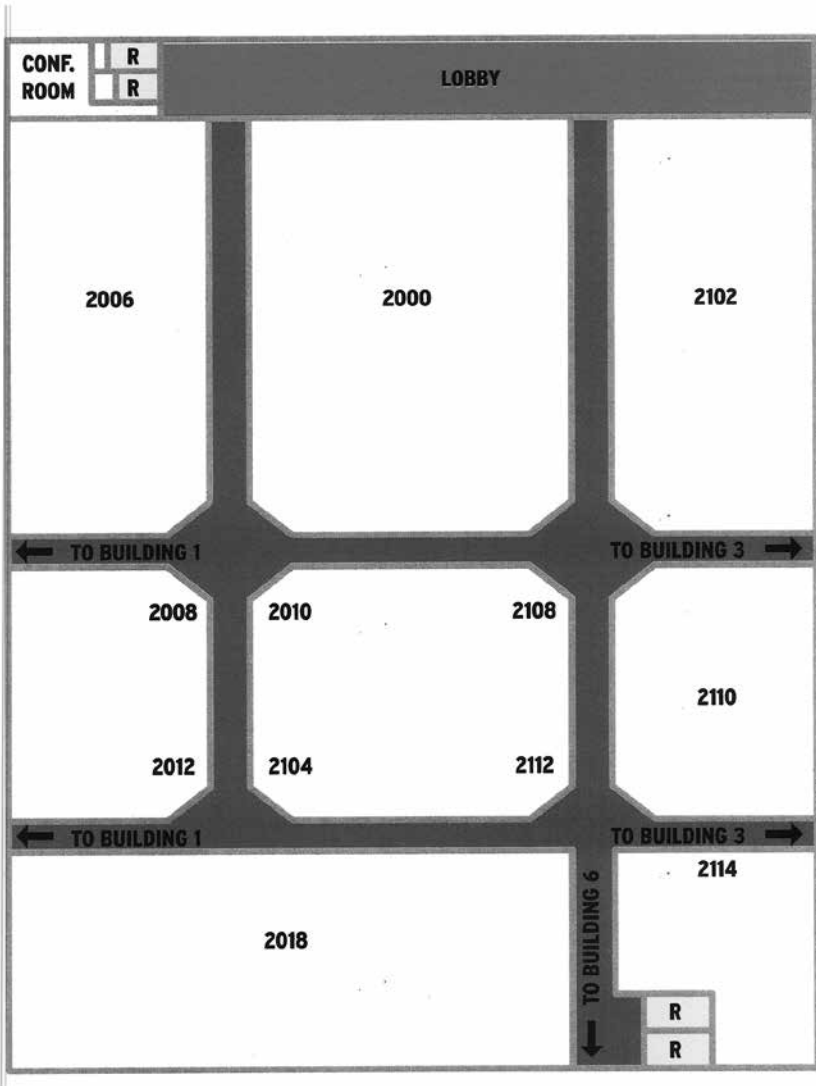

BUILDING 2 (TB2)

Vogue Home Furnishings TB 2 - 2102