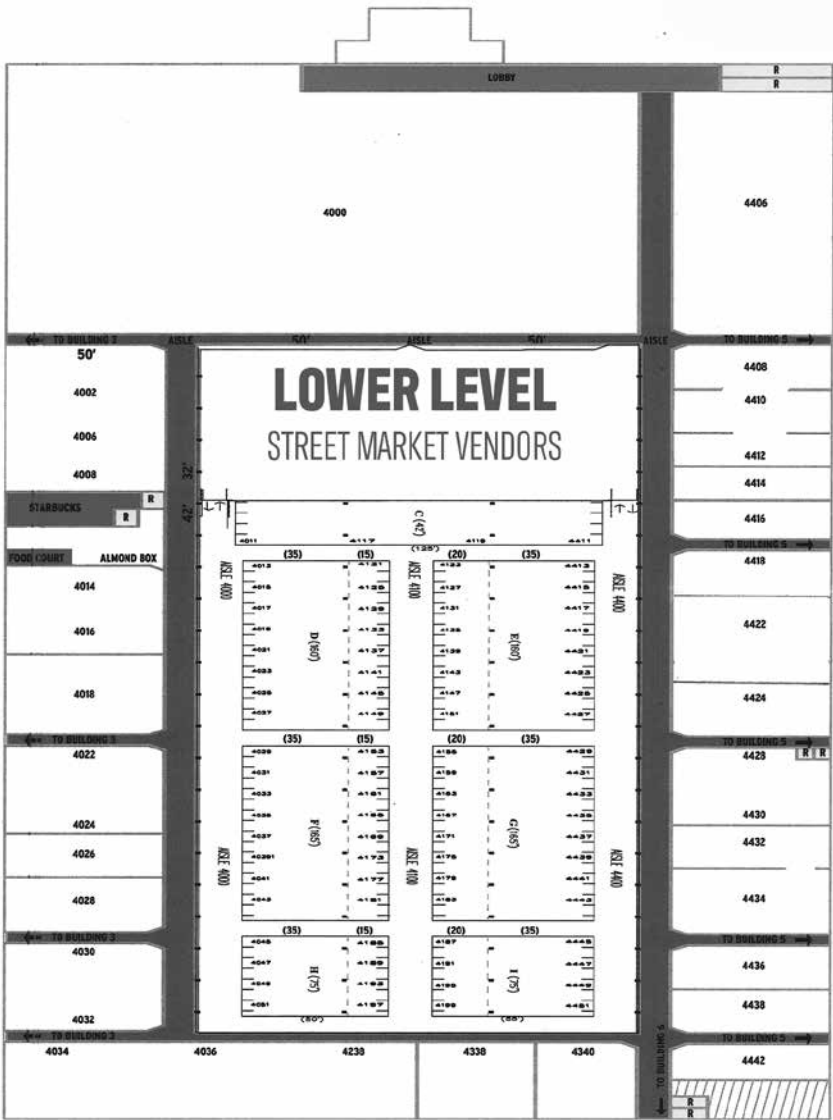

BUILDING 4 (TB4)