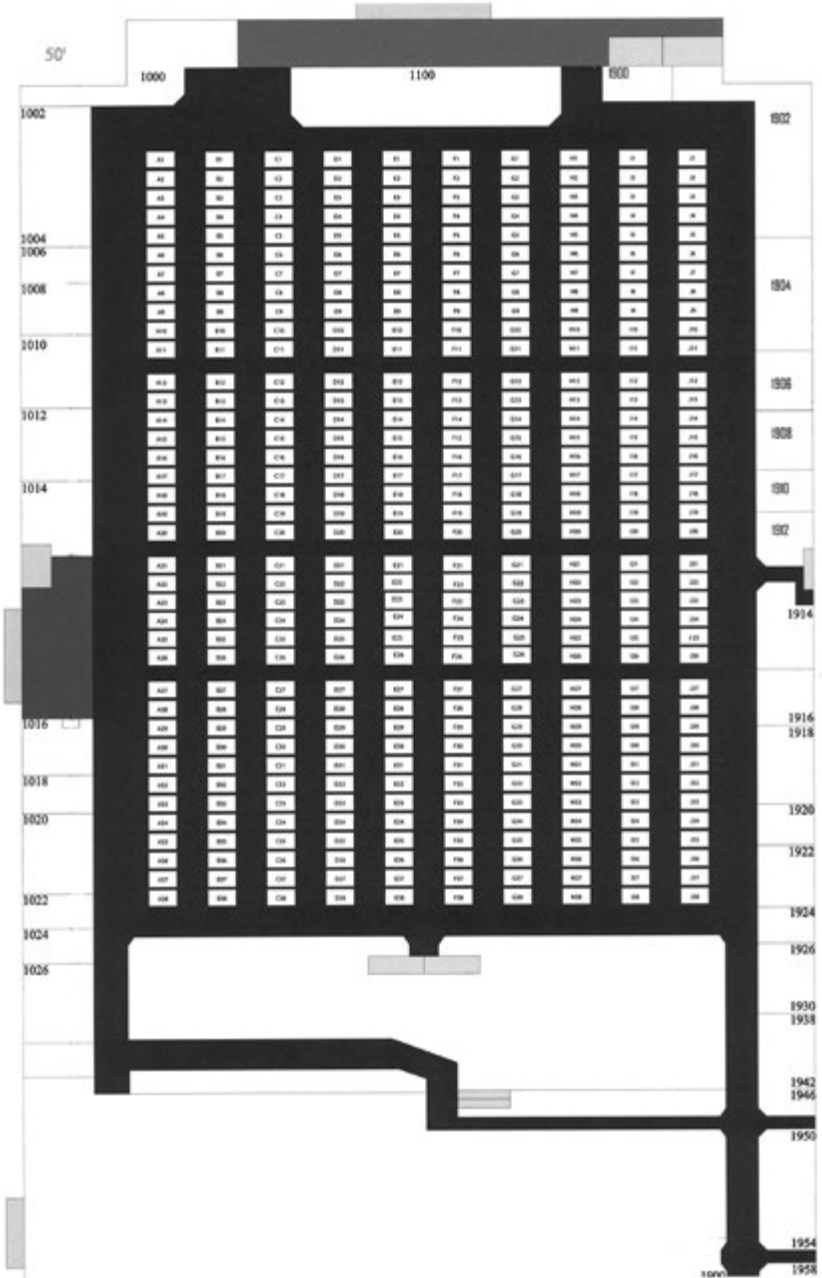

EXPANDED

A & H Woodworking TB 5 • 5032-5034

Kingston Casual TB 6 • 6028

MYCO Furniture Company TB 5 • 5073-5273

Pine Crafter Furniture TB 5 • 5228

BUILDING 1 (TB1)

A & J Accessories TB 1 • 1100

Cutco Cutlery TB 1 • TBA