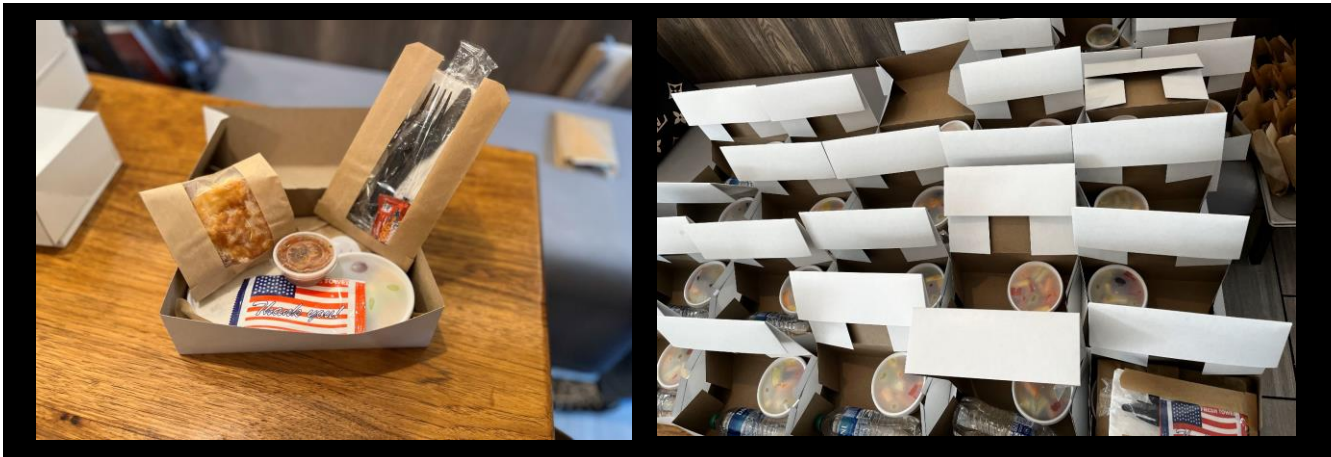

## INCLUDED AT NO EXTRA CHARGE:

Dasani 16 oz. water  
Zucchini Bread

**GRAVY**

205 S. Main Street #19-05, Red Oak, TX 75154

(469) 405-7757

[www.gravyandmore.com](http://www.gravyandmore.com)

\*delivery available with a minimum of 15 box lunches at an additional charge