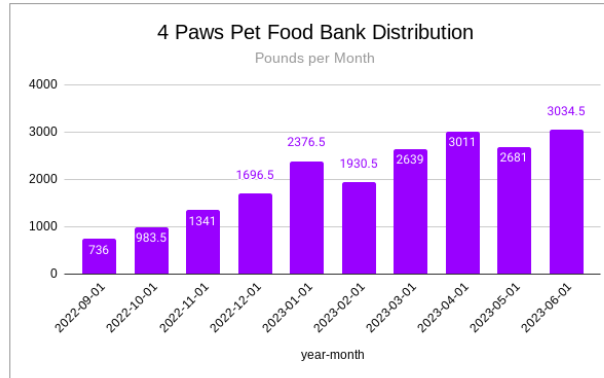

How We've Done

About Us

Companion Animal Rescue and Medical Assistance (CARMA)

A Corrales, New Mexico Animal Rescue 501(c)3 Nonprofit

Fed ID 85-0474707

CARMA is an all-volunteer, no-kill, nonprofit, animal rescue group founded in Corrales, New Mexico in 2000. Although small in size, CARMA has been mighty in its commitment to help homeless, abandoned and abused animals.

The 4 Paws Pet Food Bank has been made possible through support from the Dennis Friends Foundation.

The pet food bank is located on the grounds of the Corrales Kennel at 490 E. Valverde Rd., Corrales, NM.