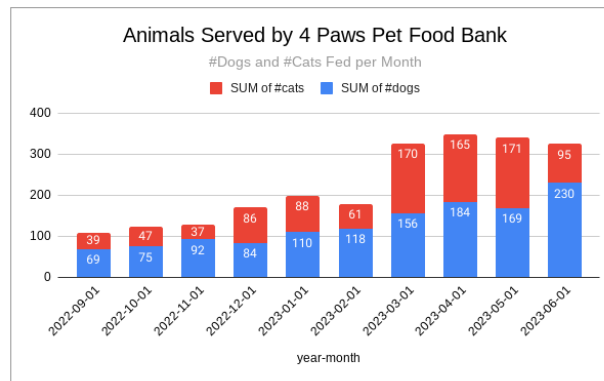

How We've Done

About Us

Companion Animal Rescue and Medical Assistance (CARMA)

A Corrales, New Mexico Animal Rescue 501(c)3 Nonprofit

Fed ID 85-0474707

CARMA is an all-volunteer, no-kill, nonprofit, animal rescue group founded in Corrales, New Mexico in 2000. Although small in size, CARMA has been mighty in its commitment to help homeless, abandoned and abused animals.

The 4 Paws Pet Food Bank has been made possible through support from the Dennis Friends Foundation.

The pet food bank is located on the grounds of the Corrales Kennel at 490 E. Valverde Rd., Corrales, NM.