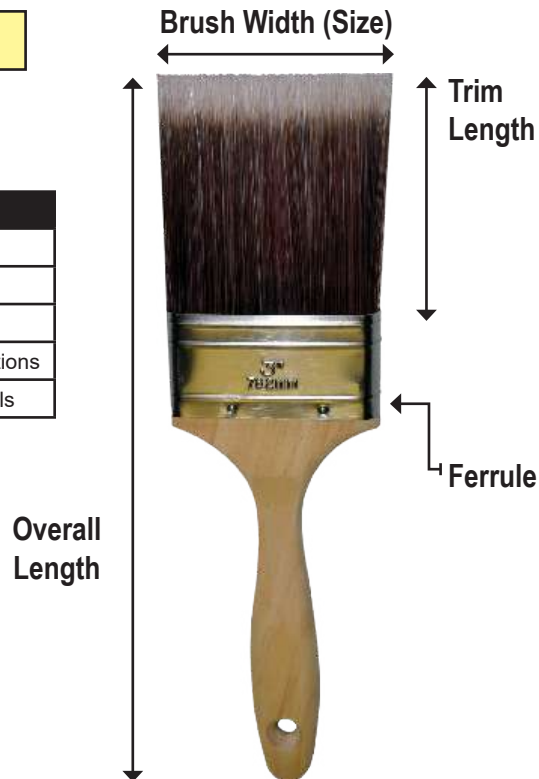

Paint Markers

Liquid Paint.....33
 Felt Tip Markers.....33
 Solid Paint.....34

Paint Clean-Up & Disposal

Hand Soaps & Dispensers.....35
 Contractor Bags.....36

Paint Brushes

China Bristle

Technical Information

Paint Brush Product Usage Guide

Bristle Type	Recommended Use
Natural China	Oil-based paints • Varnishes • Stains • Enamels
Polyester	All paints • All coatings
Nylon/Poly Blend	All paints • All coatings • Interior & exterior applications
Nylon	Water based paints • All coatings • Interior & exterior applications
Foam	Oil-based paints • Latex paints • Varnishes • Stains • Enamels

Natural (China) Bristle

China bristle brushes are for use with oil-based paints, varnishes, stains and enamels. They have consistent quality, natural fibers for maximum paint "pick-up" versus synthetics. Imported directly from Indonesia.