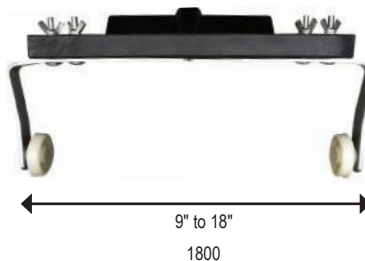

- Fast, easy set-up and adjustment
- Fits all threaded extension poles

MFR #	Qty/Box	Size	Control #
1800	12	Adjusts 9" to 18"	5150401
1800-cap	60	End Caps (1800)	5150402
1800-112	12	18" Only	5170105
1800-112 cap	12	End Cap (1800-112)	5170104