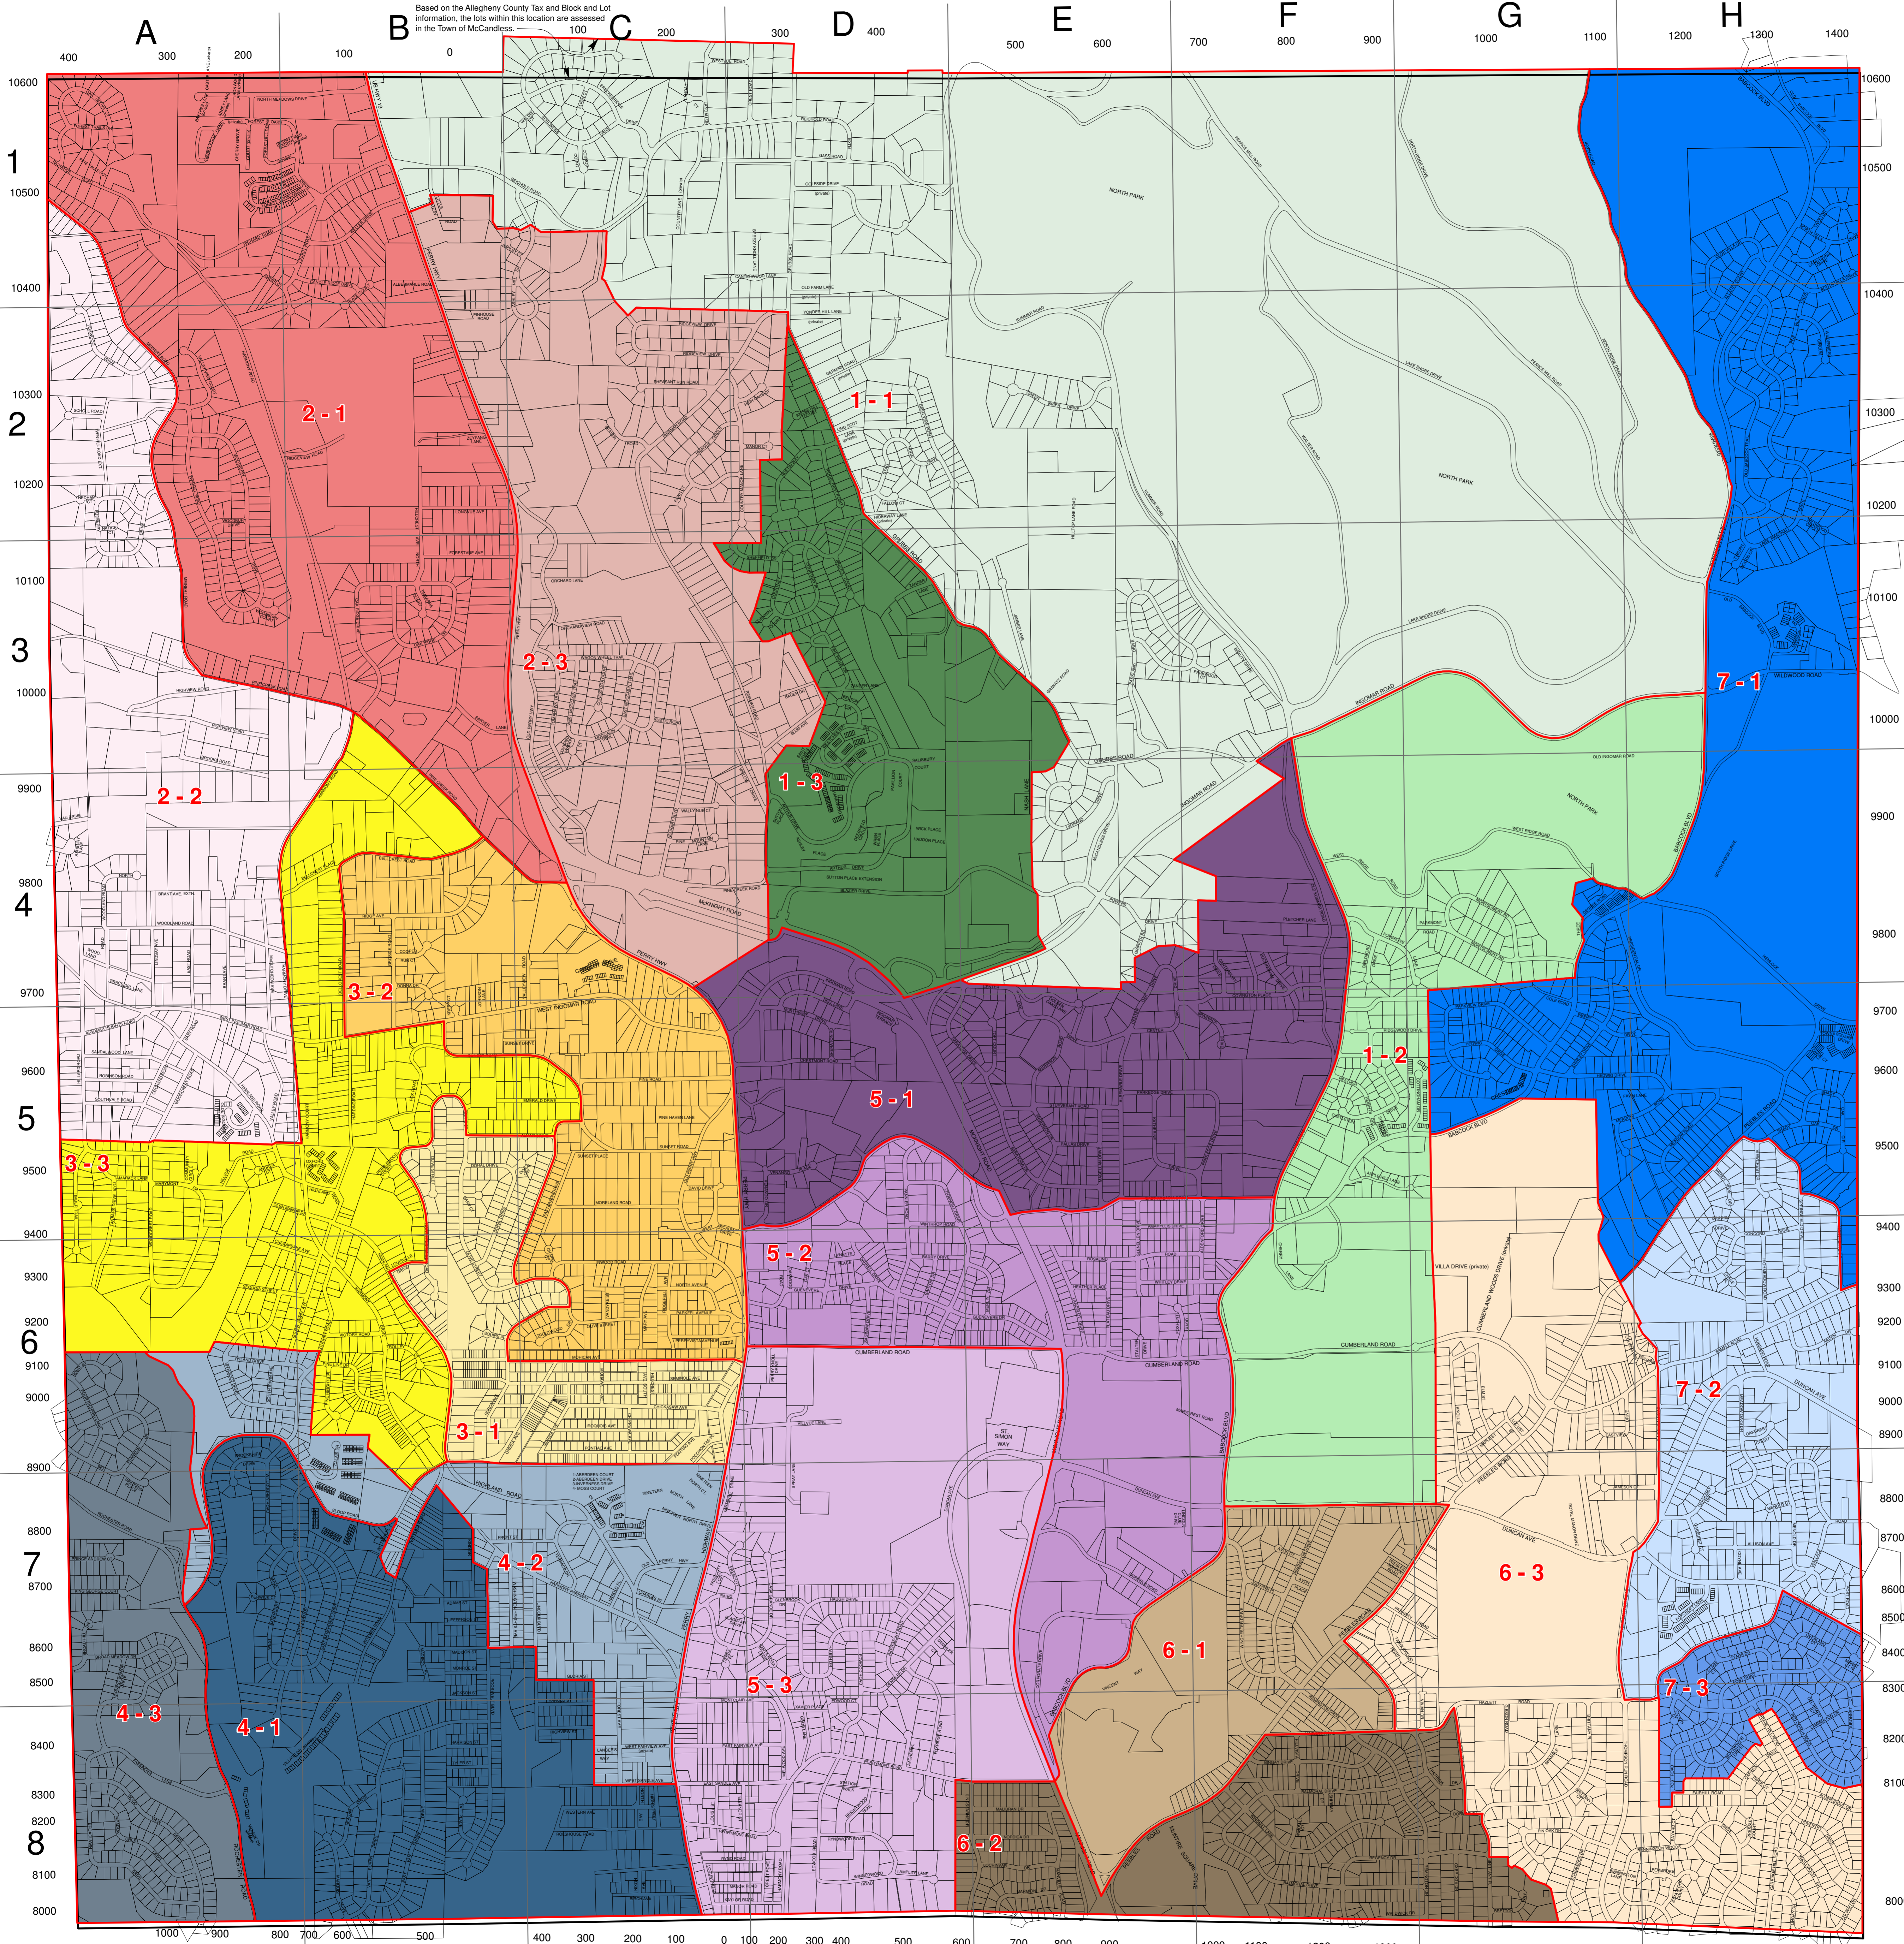

- **Ward One**
  - District 1
  - District 2
  - District 3
  - District 4
- **Ward Two**
  - District 1
  - District 2
  - District 3
- **Ward Three**
  - District 1
  - District 2
  - District 3
- **Ward Four**
  - District 1
  - District 2
  - District 3
- **Ward Five**
  - District 1
  - District 2
  - District 3
- **Ward Six**
  - District 1
  - District 2
  - District 3
- **Ward Seven**
  - District 1
  - District 2
  - District 3

Need Members for: Female (Ward-District)

- 3-2
- 4-1
- 5-1
- 6-1
- 7-3

Male (Ward-District)

- 1-2
- 1-3
- 2-3
- 3-2
- 4-2
- 4-3
- 5-3
- 6-1
- 6-3
- 7-1

Scale: 1" = 800'
Date Printed: August 15, 2013