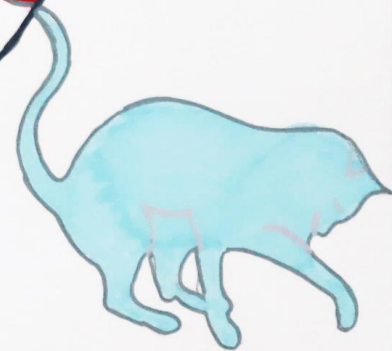

24B

1 Layer = $25

FC: Q005

WELCOME

TO OUR

COMFORTABLE

Happy
Retirement