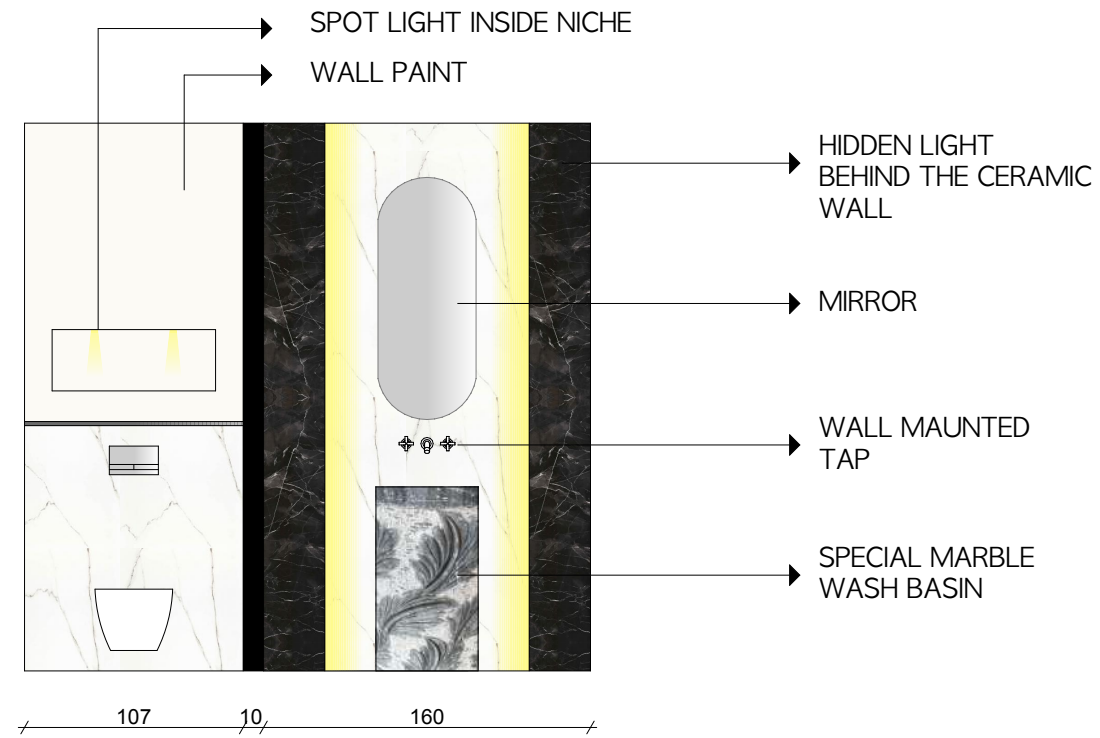

## GROUND FLOOR GUEST BEDROOM DRESSING ROOM

LA MANSION  
YALIKAVAK VILLA

GUEST BEDROOM

PERSPECTIVE 1

LA MANSION  
YALIKAVAK VILLA

GUEST BEDROOM

PERSPECTIVE 2

WALL LAMP

FACADE B

FACADE A

ARTEMIS BATHTUB  
LINA 80\*180

QUARTZ COUNTER

120 X 120 VISTA  
WALL AND FLOOR CERAMIC

WALNUT VENEER

GUEST BATHROOM

PERPECTIVE 3