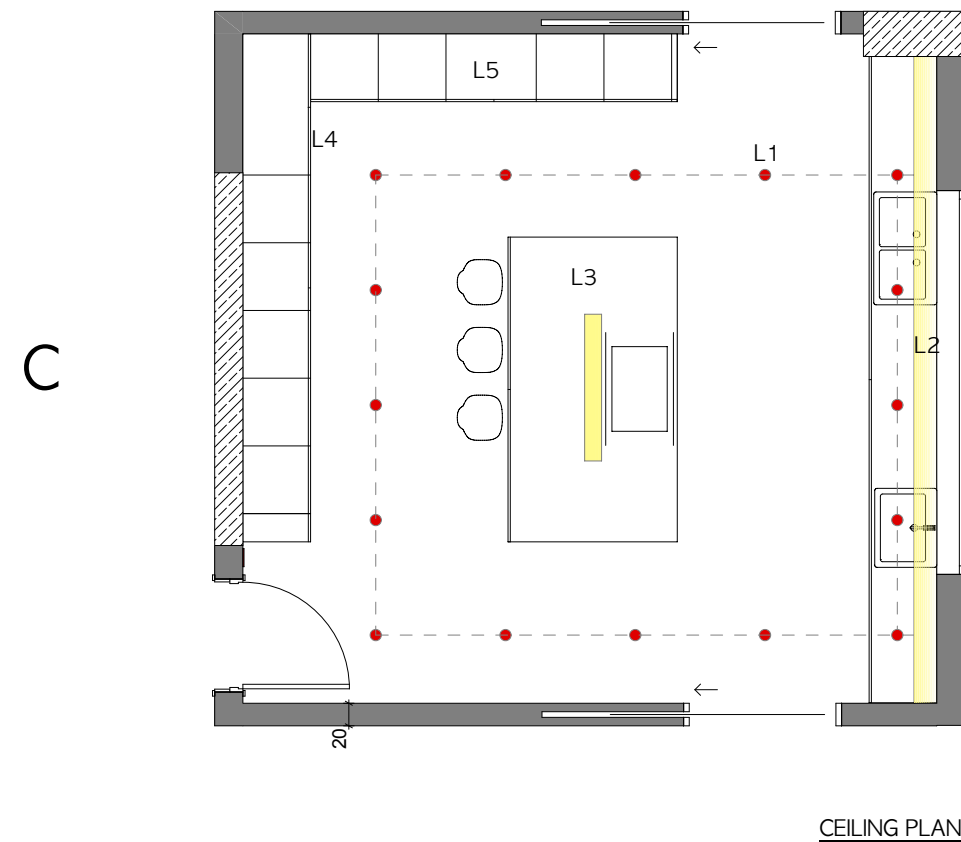

## LIVING AREA & HALL

LA MANSION  
YALIKAVAK VILLA

LIVING ROOM

LA MANSION  
YALIKAVAK VILLA

LIVING ROOM

LA MANSION  
YALIKAVAK VILLA

LIVING ROOM

LA MANSION  
YALIKAVAK VILLA

LIVING ROOM

LA MANSION  
YALIKAVAK VILLA

LIVING ROOM

LA MANSION  
YALIKAVAK VILLA

LIVING ROOM

- L1 - SPOT LIGHTS
- L2- HIDDEN LIGHT FROM THE CEILIN
- L3- SUSPENDED LIGHT
- L4- HIDDEN LIGHT UNDER THE CUPBOARDS
- L5- LED LIGHT INSIDE THE GLASS CUPBOARD