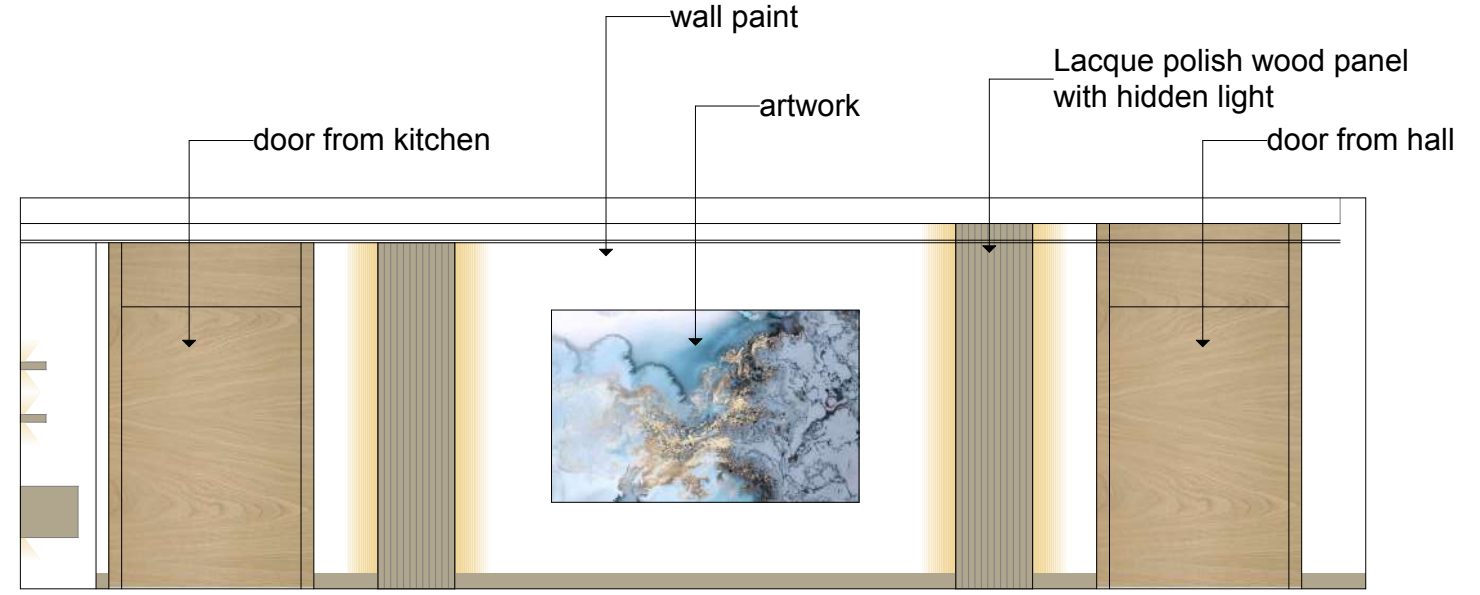

LIVING ROOM

LA MANSION  
YALIKAVAK VILLA

LIVING ROOM

LA MANSION  
YALIKAVAK VILLA

LIVING ROOM

- L1 - SPOT LIGHTS
- L2- HIDDEN LIGHT FROM THE CEILIN
- L3- SUSPENDED LIGHT
- L4- HIDDEN LIGHT UNDER THE CUPBOARDS
- L5- LED LIGHT INSIDE THE GLASS CUPBOARD

LA MANSION  
YALIKAVAK VILLA

KITCHEN

LA MANSION  
YALIKAVAK VILLA

KITCHEN

LA MANSION  
YALIKAVAK VILLA

KITCHEN

FACADE 1

FACADE 2