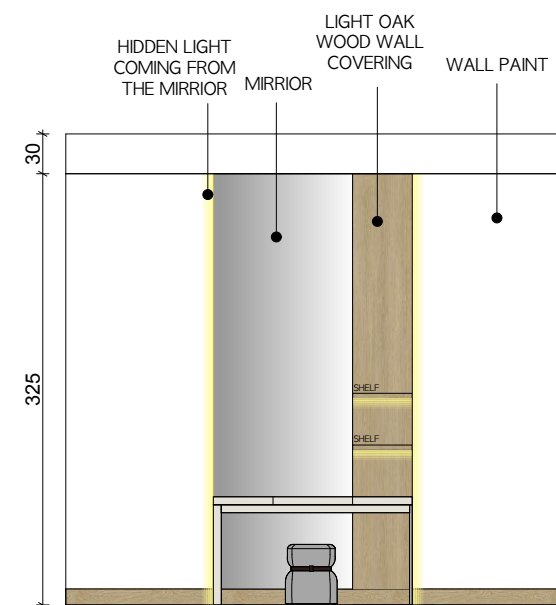

LIVING ROOM

LA MANSION  
YALIKAVAK VILLA

LIVING ROOM

LA MANSION  
YALIKAVAK VILLA

LIVING ROOM

- L1 - SPOT LIGHTS
- L2- HIDDEN LIGHT FROM THE CEILIN
- L3- SUSPENDED LIGHT
- L4- HIDDEN LIGHT UNDER THE CUPBOARDS
- L5- LED LIGHT INSIDE THE GLASS CUPBOARD

DINING AREA

LA MANSION  
YALIKAVAK VILLA

DINING ROOM

LA MANSION  
YALIKAVAK VILLA

DINING ROOM

LA MANSION  
YALIKAVAK VILLA

DINING ROOM

LA MANSION  
YALIKAVAK VILLA

GROUND FLOOR GUEST BEDROOM

LA MANSION  
YALIKAVAK VILLA

GUEST BEDROOM

PERSPECTIVE 1

LA MANSION  
YALIKAVAK VILLA

GUEST BEDROOM

PERSPECTIVE 2

LA MANSION  
YALIKAVAK VILLA