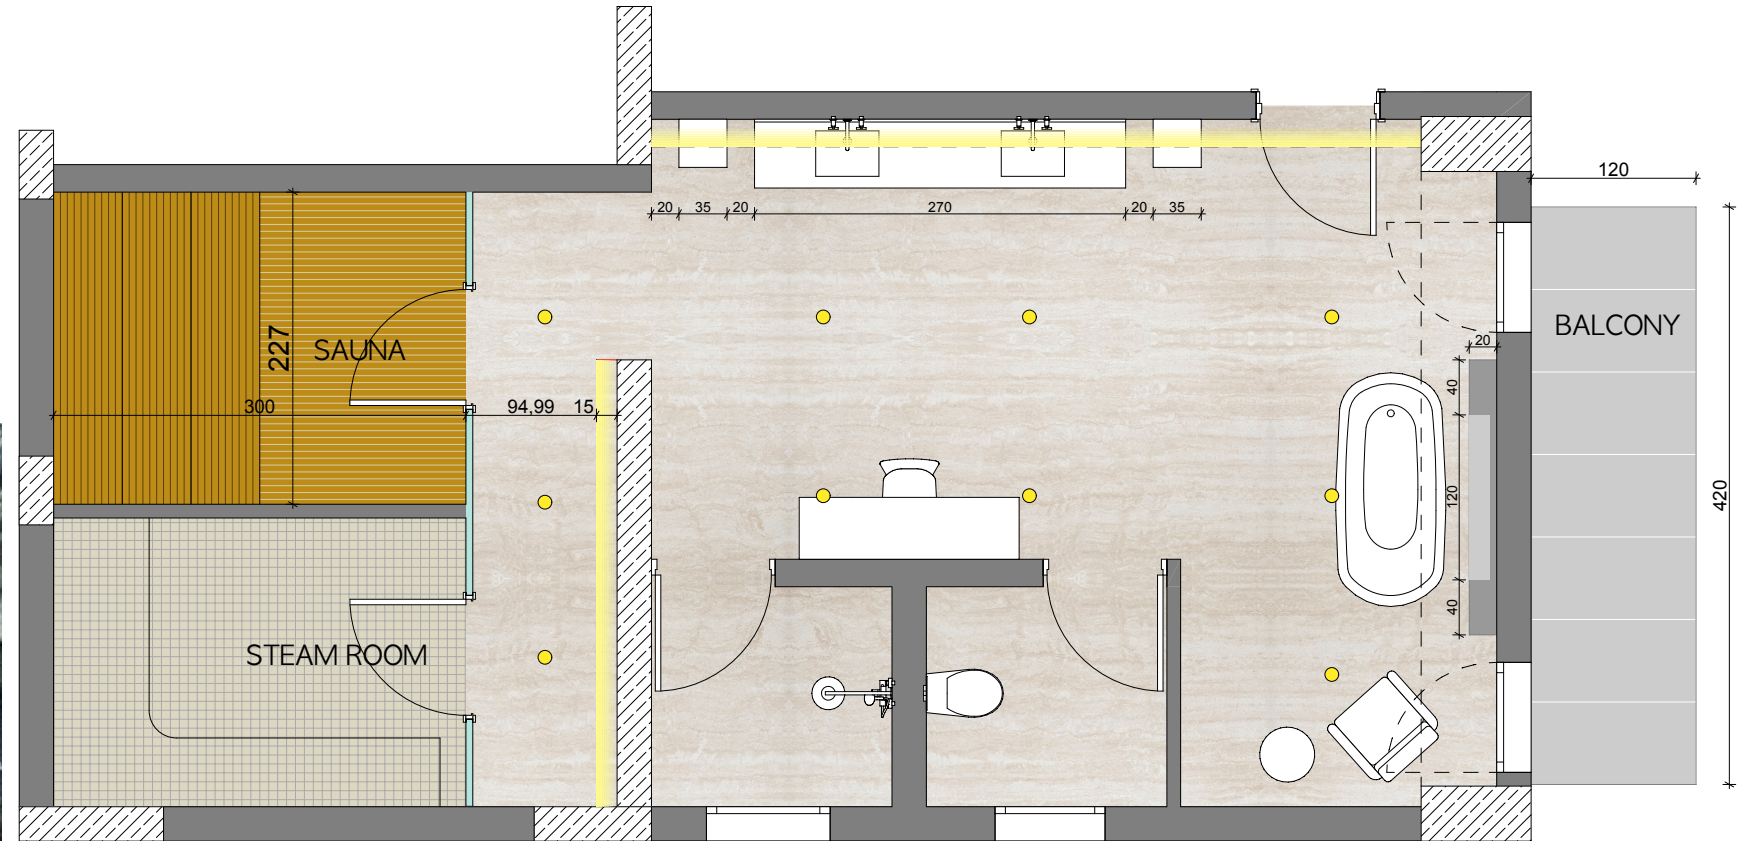

LA MANSION  
YALIKAVAK VILLA

UPPER FLOOR  
LIVING AREA

MASTER BEDROOM

MASTER BEDROOM

MASTER BEDROOM

MASTER BEDROOM

MASTER BEDROOM

MASTER BEDROOM

MASTER BEDROOM  
DRESSING AREA

SAUNA

FACADE A

FACADE B

STEAM ROOM

120 X 120 VISTA  
WALL & FLOOR

PENCERELER YERE KADAR  
İKİ CAM ARASI JALUZİLİ

PERPECTIVE 1