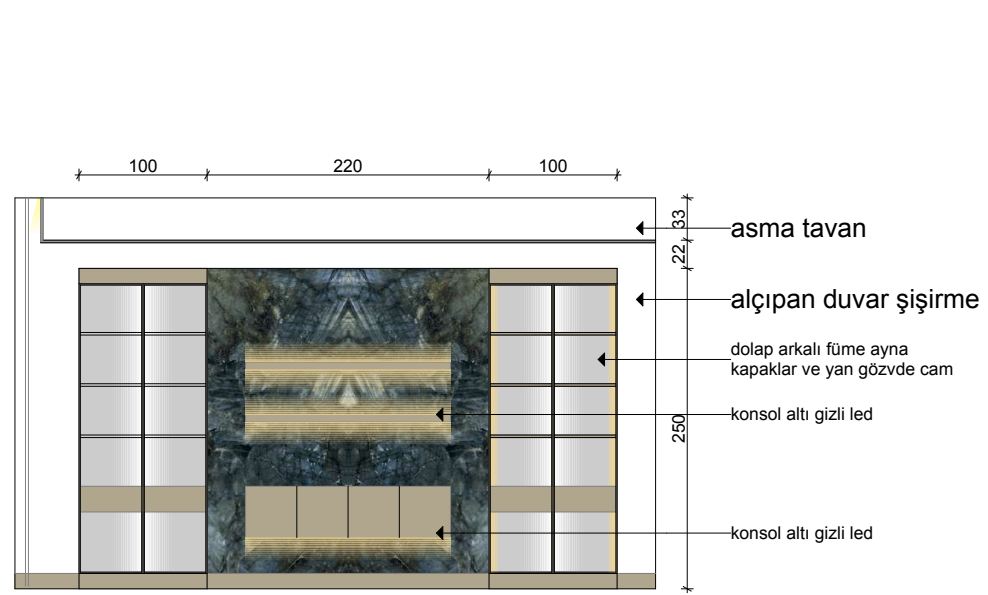

LIVING ROOM

LA MANSION  
YALIKAVAK VILLA

LIVING ROOM

LA MANSION  
YALIKAVAK VILLA

LIVING ROOM

- L1 - SPOT LIGHTS
- L2- HIDDEN LIGHT FROM THE CEILIN
- L3- SUSPENDED LIGHT
- L4- HIDDEN LIGHT UNDER THE CUPBOARDS
- L5- LED LIGHT INSIDE THE GLASS CUPBOARD

LA MANSION  
YALIKAVAK VILLA

KITCHEN

LA MANSION  
YALIKAVAK VILLA

KITCHEN

LA MANSION  
YALIKAVAK VILLA

KITCHEN

FACADE 1

FACADE 2

DINING AREA

LA MANSION  
YALIKAVAK VILLA

DINING ROOM

LA MANSION  
YALIKAVAK VILLA

DINING ROOM

LA MANSION  
YALIKAVAK VILLA

DINING ROOM

LA MANSION  
YALIKAVAK VILLA