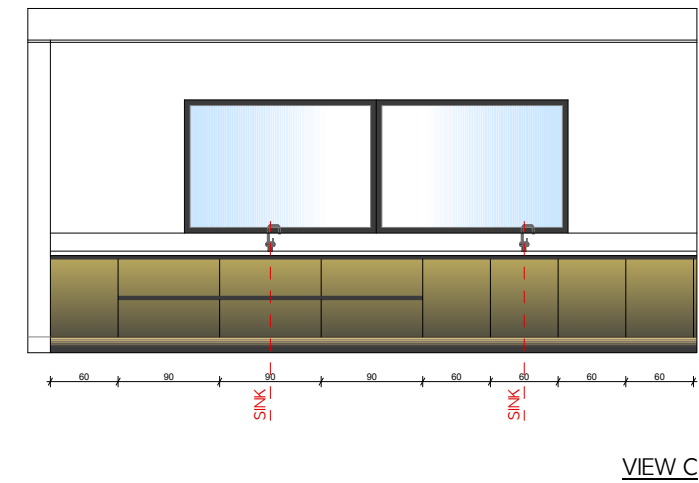

LIVING ROOM

LA MANSION  
YALIKAVAK VILLA

LIVING ROOM

LA MANSION  
YALIKAVAK VILLA

LIVING ROOM

- L1 - SPOT LIGHTS
- L2- HIDDEN LIGHT FROM THE CEILIN
- L3- SUSPENDED LIGHT
- L4- HIDDEN LIGHT UNDER THE CUPBOARDS
- L5- LED LIGHT INSIDE THE GLASS CUPBOARD