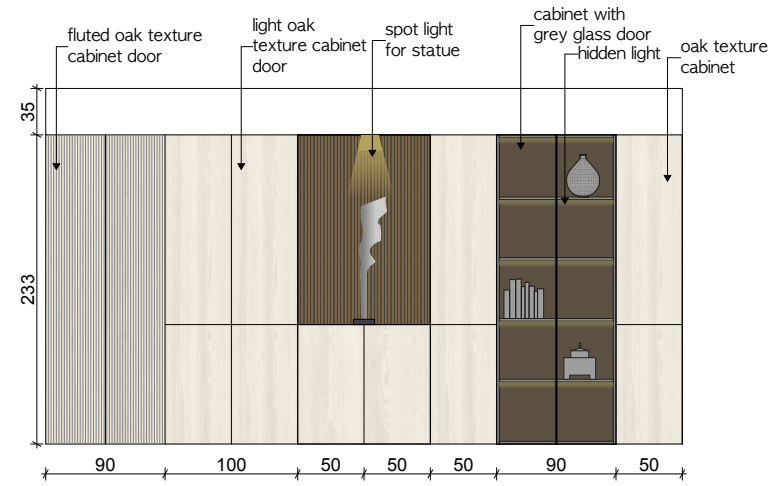

LA MANSION
YALIKAVAK VILLA

FRONT VIEW

POLTRONA FRAU
FORUM OFFICE CHAIR

OFFICE