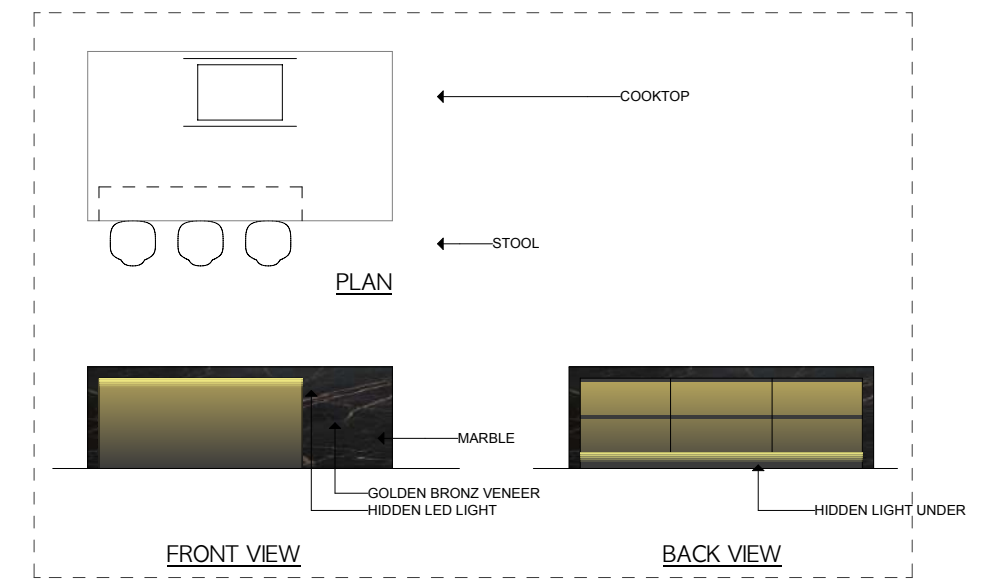

## LIVING AREA & HALL

LA MANSION  
YALIKAVAK VILLA

LIVING ROOM

LA MANSION  
YALIKAVAK VILLA

LIVING ROOM

LA MANSION  
YALIKAVAK VILLA

LIVING ROOM

LA MANSION  
YALIKAVAK VILLA

LIVING ROOM

LA MANSION  
YALIKAVAK VILLA

LIVING ROOM

LA MANSION  
YALIKAVAK VILLA

LIVING ROOM

- L1 - SPOT LIGHTS
- L2- HIDDEN LIGHT FROM THE CEILIN
- L3- SUSPENDED LIGHT
- L4- HIDDEN LIGHT UNDER THE CUPBOARDS
- L5- LED LIGHT INSIDE THE GLASS CUPBOARD