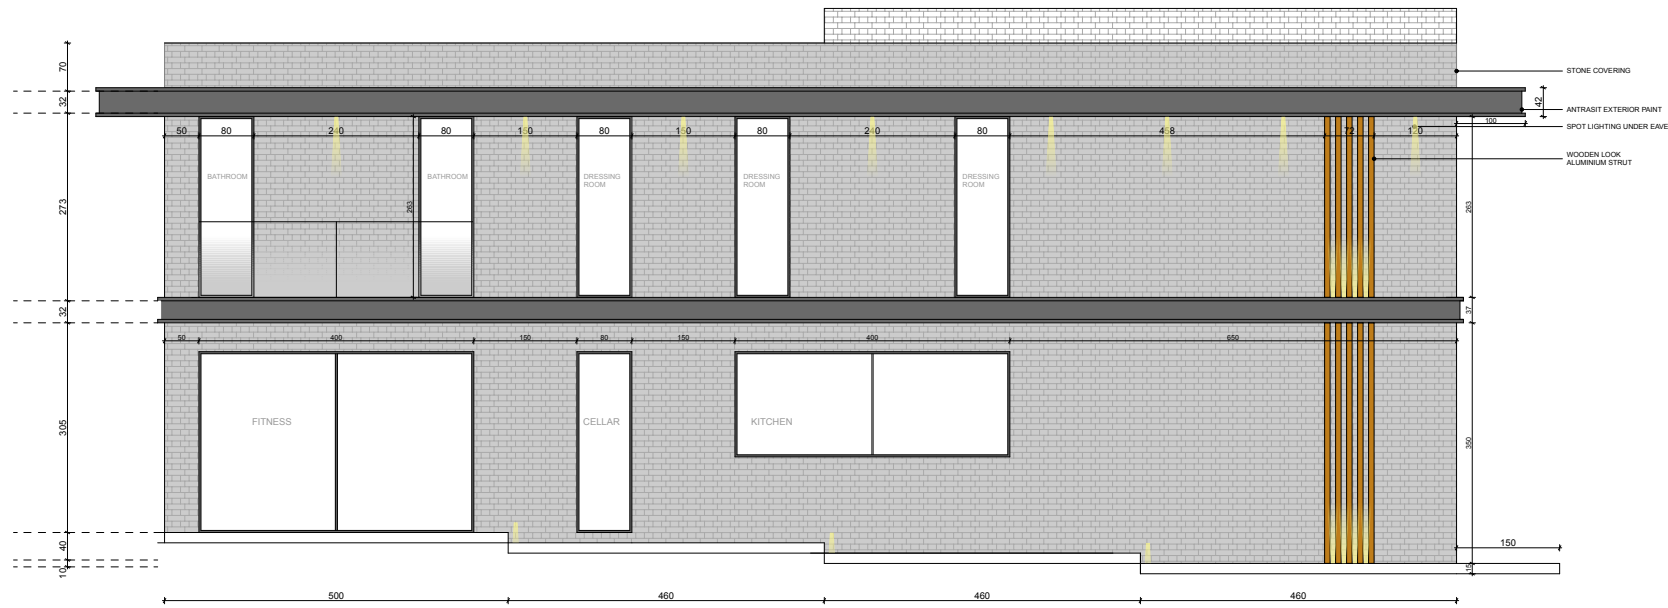

# LA MANSION YALIKAVAK

LA MANSION  
YALIKAVAK VILLA

SITE PLAN

GROUND FLOOR PLAN

FIRST FLOOR PLAN

LA MANSION  
YALIKAVAK VILLA

PERSPECTIVE 1

LA MANSION  
YALIKAVAK VILLA

PERSPECTIVE 2

LA MANSION  
YALIKAVAK VILLA

PERSPECTIVE 3

LA MANSION  
YALIKAVAK VILLA

PERSPECTIVE 4

LA MANSION  
YALIKAVAK VILLA

PERSPECTIVE 5

LA MANSION  
YALIKAVAK VILLA

PERSPECTIVE 6

FACADE A

FACADE B

FACADE SECTION

FACADE E

ENTRANCE OF THE HOUSE

MARBLE STAIR WITH HIDDEN LIGHT

GLASS STAIR RAILS

LA MANSION  
YALIKAVAK VILLA

ENTRANCE

PERSPECTIVE 1

LA MANSION  
YALIKAVAK VILLA

ENTRANCE