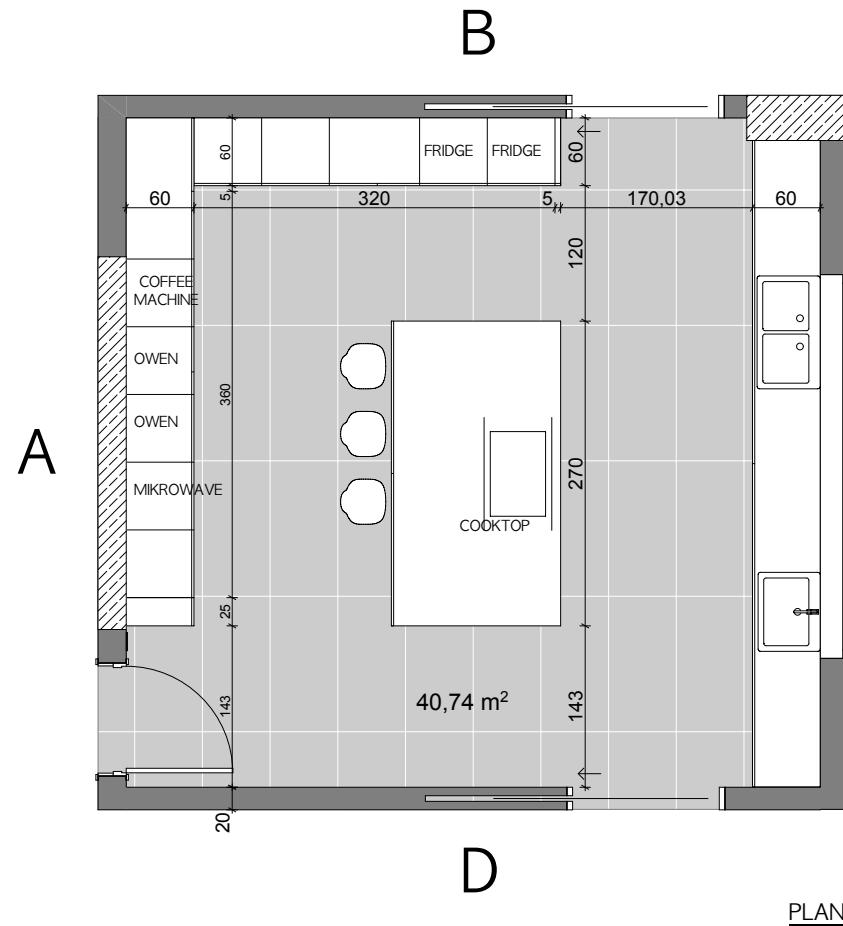

## LIVING AREA & HALL

LA MANSION  
YALIKAVAK VILLA

LIVING ROOM

LA MANSION  
YALIKAVAK VILLA

LIVING ROOM

LA MANSION  
YALIKAVAK VILLA

LIVING ROOM

LA MANSION  
YALIKAVAK VILLA

LIVING ROOM

LA MANSION  
YALIKAVAK VILLA

LIVING ROOM

LA MANSION  
YALIKAVAK VILLA

LIVING ROOM

- L1 - SPOT LIGHTS
- L2- HIDDEN LIGHT FROM THE CEILIN
- L3- SUSPENDED LIGHT
- L4- HIDDEN LIGHT UNDER THE CUPBOARDS
- L5- LED LIGHT INSIDE THE GLASS CUPBOARD