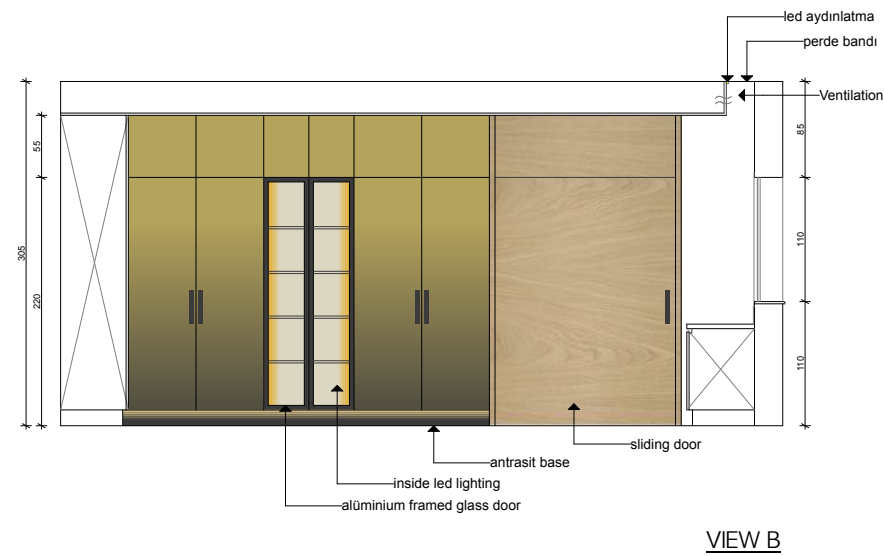

## LIVING AREA & HALL

LA MANSION  
YALIKAVAK VILLA

LIVING ROOM

LA MANSION  
YALIKAVAK VILLA

LIVING ROOM

LA MANSION  
YALIKAVAK VILLA

LIVING ROOM

LA MANSION  
YALIKAVAK VILLA

LIVING ROOM

LA MANSION  
YALIKAVAK VILLA

LIVING ROOM

LA MANSION  
YALIKAVAK VILLA

LIVING ROOM

- L1 - SPOT LIGHTS
- L2- HIDDEN LIGHT FROM THE CEILIN
- L3- SUSPENDED LIGHT
- L4- HIDDEN LIGHT UNDER THE CUPBOARDS
- L5- LED LIGHT INSIDE THE GLASS CUPBOARD