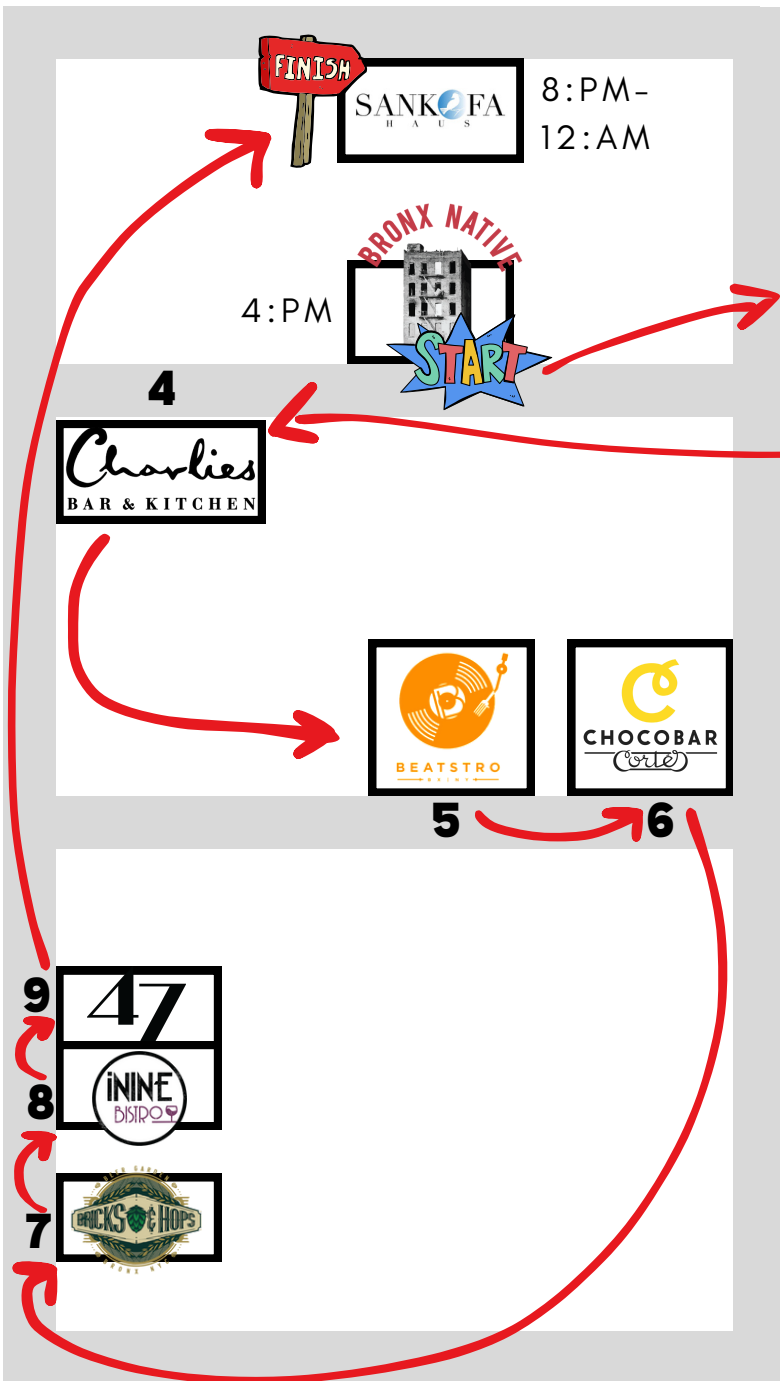

OFFICIAL ROUTE MAP OF PARTICIPATING VENUES

Mott Haven

SOUTH BRONX

FRIDAY, DECEMBER 8, 2023

Map Key

- START: 4PM BRONX NATIVE** 127 LINCOLN AVE
1. **MAISONETTA** 141 LINCOLN AVE
 2. **ROSA'S AT PARK** 2568 PARK AVE
 3. **BOTTLE BRONX** 221 E 138TH ST
 4. **CHARLIES BAR & KITCHEN** 112 LINCOLN AVE
 5. **BEATSTRO** 135 ALEXANDER AVE
 6. **CHOCOBAR CORTÉS** 41 ALEXANDER AVE
 7. **BRICKS & HOPS** 65 BRUCKNER BLVD
 8. **ININE BISTRO** 53 BRUCKNER BLVD
 9. **BAR 47** 47 BRUCKNER BLVD
- FINISH: 8PM - 12AM "THE FINALE!"**
@ **SANKOFA HAUS** 2422 THIRD AVE

Santa Hotline

WANT TO KNOW SANTA'S CURRENT LOCATION?

TEXT: (956) 52-SANTA

ON THE DAY OF THE EVENT!