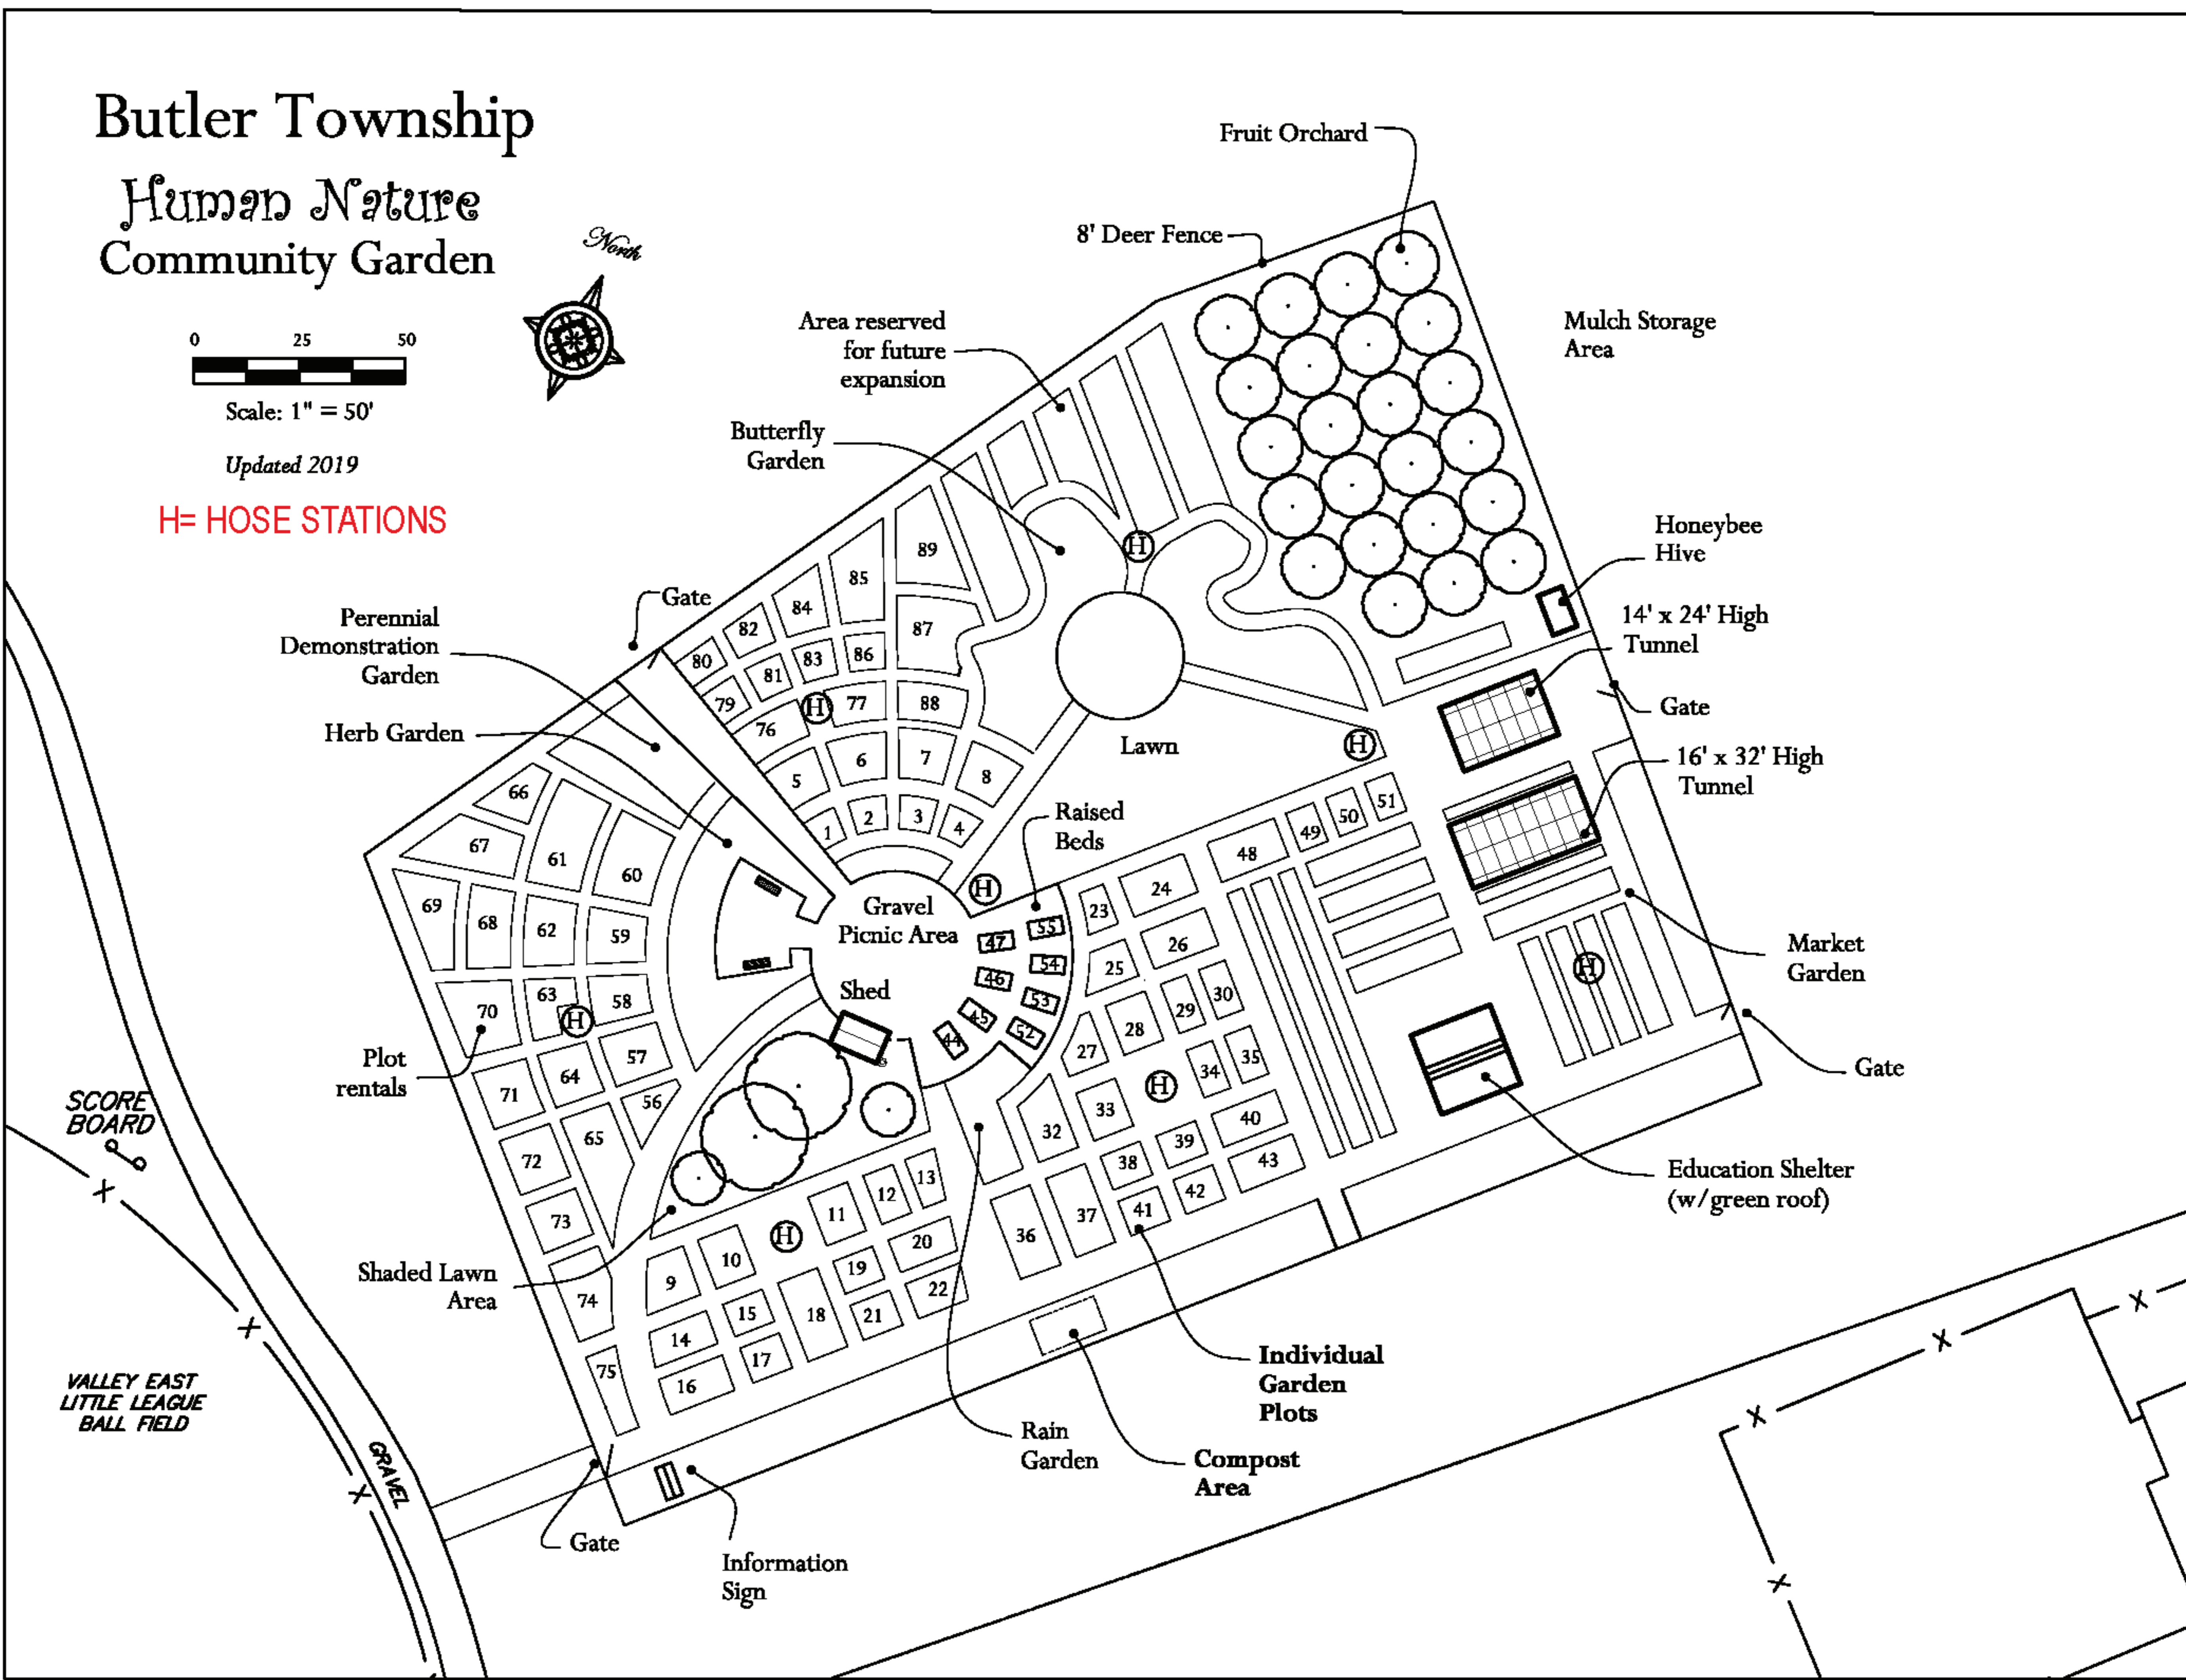

## Human Nature Community Garden

Scale: 1" = 50'

Updated 2019

H= HOSE STATIONS

SCORE BOARD

VALLEY EAST  
LITTLE LEAGUE  
BALL FIELD

GRAVEL

Fruit Orchard

8' Deer Fence

Area reserved  
for future  
expansion

Mulch Storage  
Area

Butterfly  
Garden

Honeybee  
Hive

Perennial  
Demonstration  
Garden

14' x 24' High  
Tunnel

Herb Garden

Lawn

16' x 32' High  
Tunnel

Raised  
Beds

Market  
Garden

Gravel  
Picnic Area

Shed

Education Shelter  
(w/green roof)

Plot  
rentals

Individual  
Garden  
Plots

Shaded Lawn  
Area

Rain  
Garden

Compost  
Area

Information  
Sign