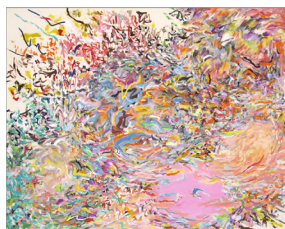

Ephemeral Explosion

2021

Acrylic on canvas

48" x 60"

Echo of Vanished Knowledge

2021

Acrylic on canvas

48" x 60"

Memories Clashing

2021

Acrylic on canvas

48" x 59"

Voice of the Orange Sea

2005

Acrylic on canvas

24" x 30"

Watch in Silence
2022
Color pencil and graphite on paper
20" x 14"

Justice Lives Amongst the Colors
2019
Color pencil on paper
20" x 14"

Precision of Receptivity
2023
Color pencil on paper
20" x 14"

Evolving Meanings
2005
Acrylic on canvas
24" x 30"