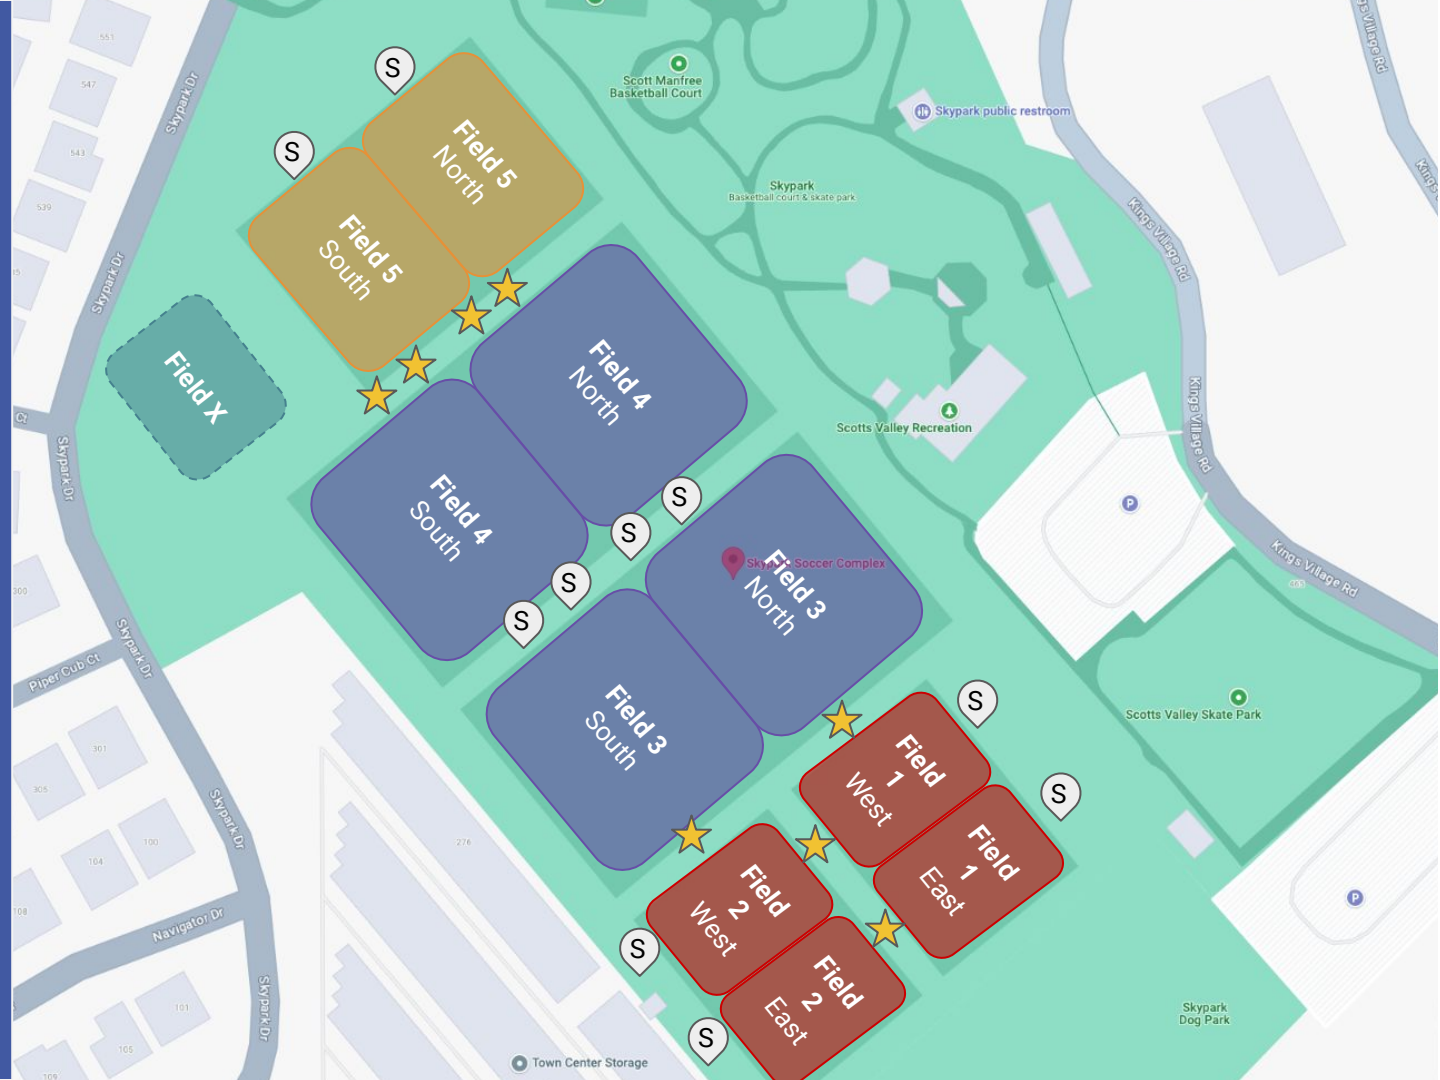

Skypark Soccer Complex

Field Layouts

(excluding 5v5 fields)

 = Practice Only (Field X)

 = 7v7 (Fields 1 & 2)

 = 9v9 (Field 5)

 = 11v11 (Fields 3 & 4)

 = Players / Coaches

 = Spectators

Skypark Soccer Complex

Field Layouts (with 5v5 fields)

 = Practice Only (*Field X*)

 = 5v5 (*Fields 1-10*)

 = 9v9 (*Field 5*)

 = 7v7 (*Fields 1 & 2*)

Skypark Soccer Complex

Field Layouts (with 5v5 fields)

-  = Practice Only (*Field X*)
-  = 5v5 (*Fields 1-8*)
-  = 9v9 (*Field 5*)
-  = 7v7 (*Fields 1 & 2*)

Siltanen Community Park

Field Layouts

 = Practice Only (*Field Y*)

 = 7v7 (*Upper Field*)

 = 9v9 (Field)

SLVHS Football Field

Field Layouts

 = 11v11 (Field 1)

 = Players / Coaches

 = Spectators