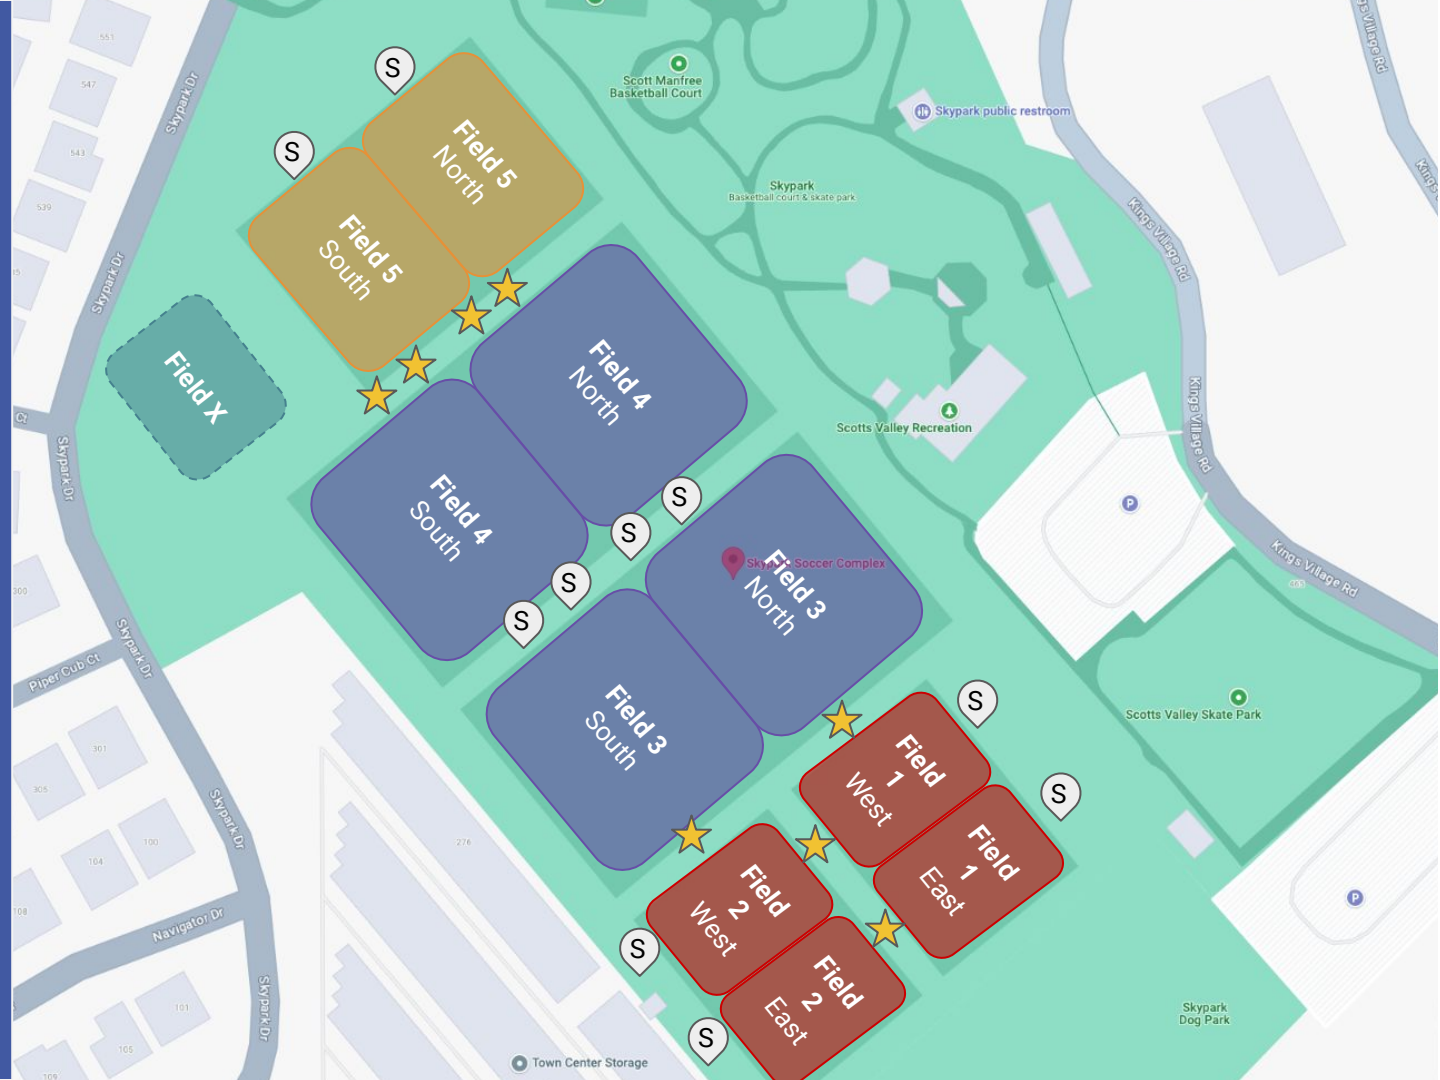

Skypark Soccer Complex

Field Layouts

(excluding 5v5 fields)

 = Practice Only (Field X)

 = 7v7 (Fields 1 & 2)

 = 9v9 (Field 5)

 = 11v11 (Fields 3 & 4)

 = Players / Coaches

 = Spectators

Skypark Soccer Complex

Field Layouts (with 5v5 fields)

 = 5v5 (Fields 1-11)

 = 9v9 (Field 5)

 = 7v7 (Fields 1 & 2)

Siltanen Community Park

Field Layouts

 = Practice Only (*Field Y*)

 = 7v7 (*Upper Field*)

 = 9v9 (*Lower Field*)

 = Players / Coaches

 = Spectators

Redwood Glen Camp

[3100 Bean Creek Road](#)
[Scotts Valley, CA 95066](#)

2022 Fall Field Layouts

SLV Middle School

Field Layouts

 = 9v9 (Field)

SLVHS Football Field

Field Layouts

 = 11v11 (Field 1)

 = Players / Coaches

 = Spectators