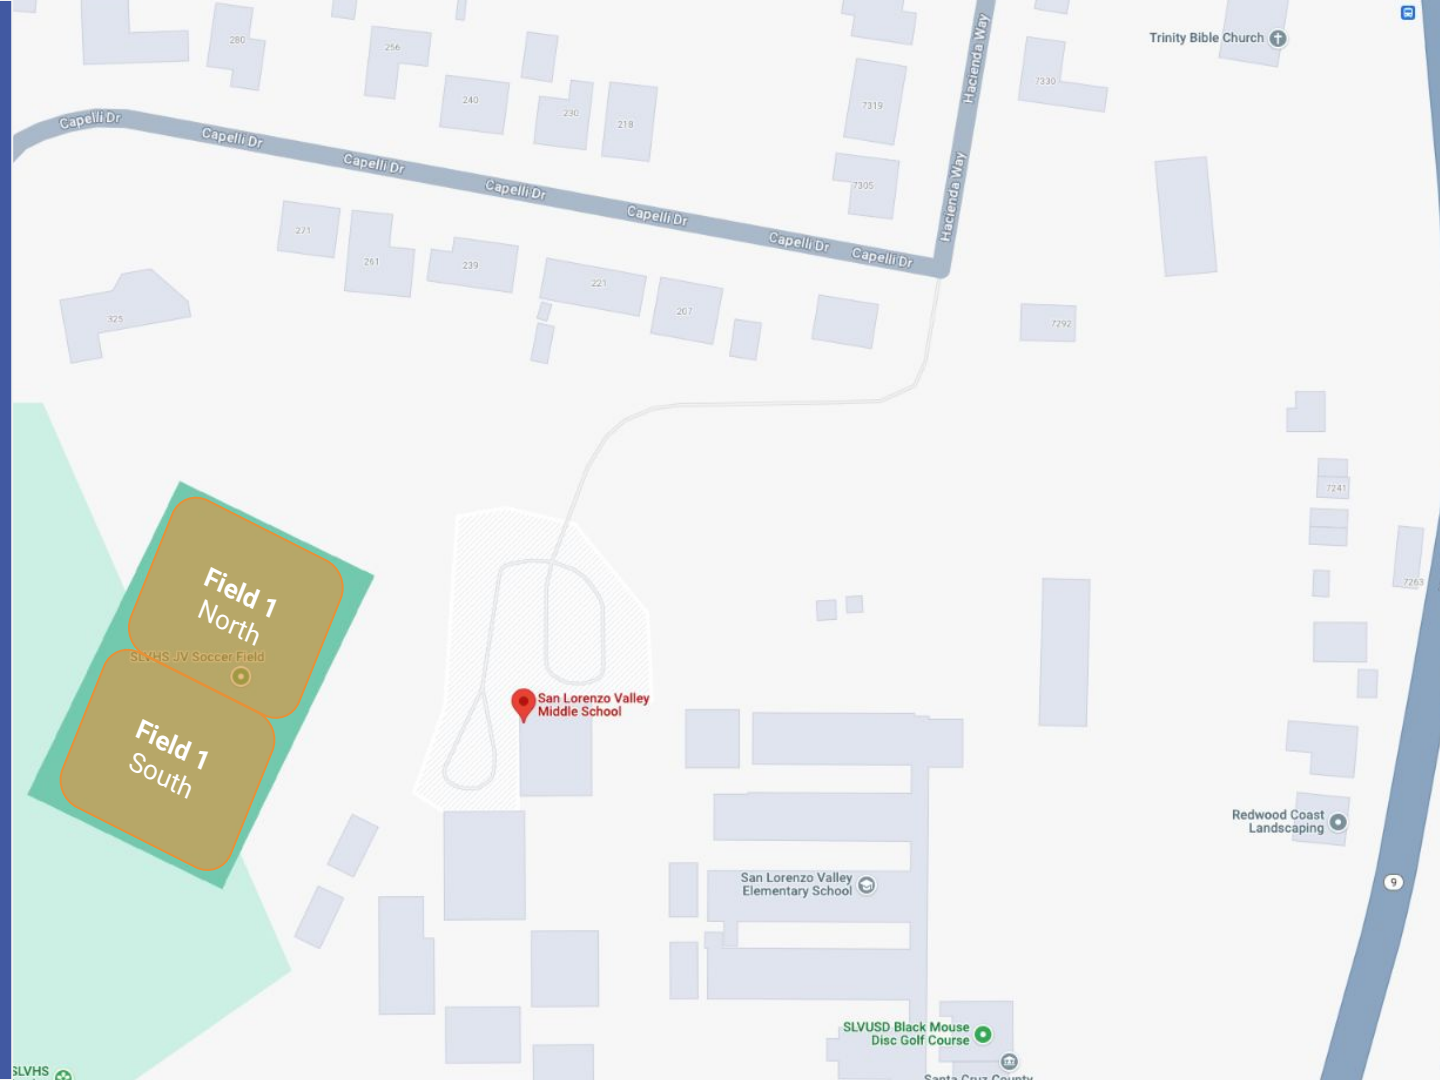

 = 9v9 (Field 1)

Please review and abide by the [Redwood Glen Turf Field Rules](#) prior to use.

Highlands County Park

Field Layouts

 = 7v7 (Field H1)

 = 9v9 (Field H2)

 = Players / Coaches

 = Spectators

SLV Middle School

Field Layouts

 = 9v9 (Field)

SLVHS Football Field

Field Layouts

 = 11v11 (Field 1)

 = Players / Coaches

 = Spectators