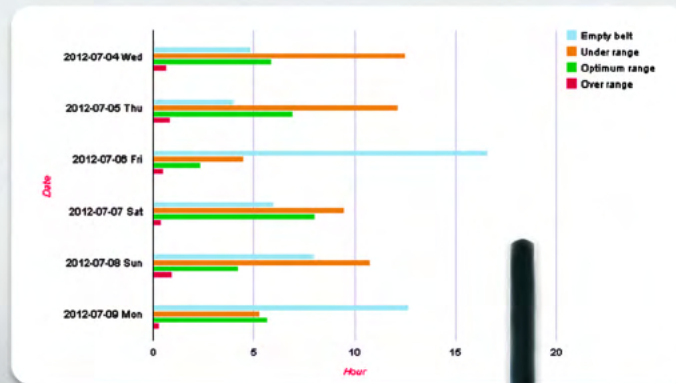

Show: 10 entries Search:

Date	Scale	Start Time	End Time	Accumulated Weight	Down Time (hours)	Empty Belt Rate (hours)	Under Range (hours)	Optimum Range (hours)	Over Range (hours)
2012-07-04	Test feed	00:01:03	23:58:03	997.00	0.05	5.50	6.45	7.80	4.15
2012-07-05	Test feed	00:01:03	23:58:03	252.00	-	4.25	6.05	6.35	5.30
2012-07-06	Test feed	00:01:03	23:58:03	-553.00	-	16.70	2.00	3.05	2.20
2012-07-07	Test feed	00:01:03	23:58:03	260.00	-	6.70	3.55	8.10	5.60
2012-07-08	Test feed	00:01:03	23:58:03	592.00	-	8.20	5.90	6.10	3.75
2012-07-09	Test feed	00:01:03	23:58:03	-855.00	-	13.30	1.90	4.70	4.05
2012-07-10	Test feed	00:01:03	23:58:03	826.00	-	2.05	7.45	9.55	4.90
2012-07-11	Test feed	00:01:03	23:58:03	-647.00	-	19.30	1.10	1.95	1.60
2012-07-12	Test feed	00:01:03	23:58:03	312.00	-	4.20	5.75	8.40	5.60
2012-07-13	Test feed	00:01:03	23:58:03	-491.00	-	14.75	2.80	3.90	2.50

Showing 1 to 10 of 12 entries [First](#) [Previous](#) 1 2 [Next](#) [Last](#)

Production Data Anywhere.

Production Monitoring and Reports

- Securely Monitor Scale Data via the Internet.
- Easily Access Production Reports from Anywhere.
- Select Time Periods to View.
- Define Production Limits for Statistical Analysis.
- Export Charts in PDF Format.
- Track Start / End Times.
- Track Equipment Efficiency and Abuse.
- Track Down Time.
- Track Inventory Levels.
- Track Black Belt Time.