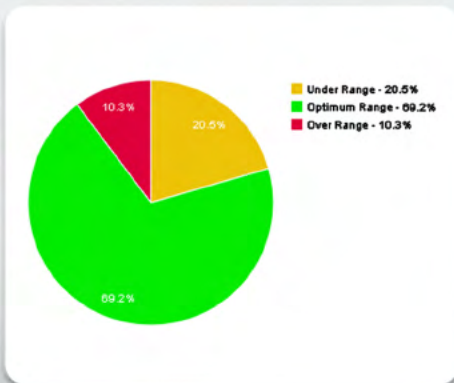

- Securely Monitor Scale Data via the Internet.
- Easily Access Production Reports from Anywhere.
- Select Time Periods to View.
- Define Production Limits for Statistical Analysis.
- Export Charts in PDF Format.
- Track Start / End Times.
- Track Equipment Efficiency and Abuse.
- Track Down Time.
- Track Inventory Levels.
- Track Black Belt Time.