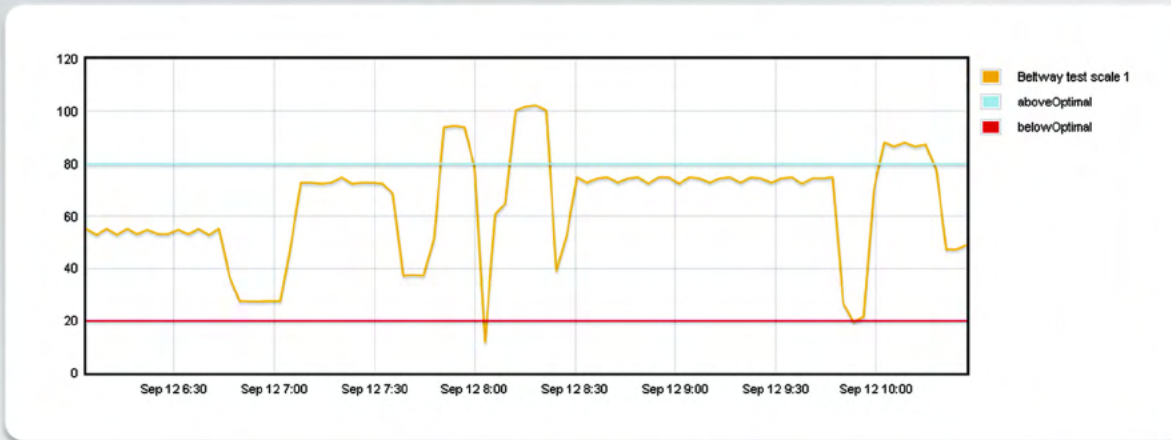

Production Data Anywhere.

Production Monitoring and Reports