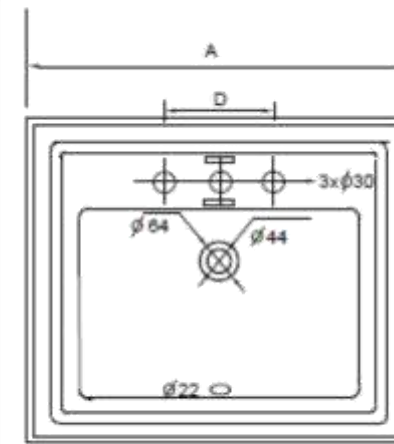

CABALO

Where performance meets design.

TP40E Long Beach Lavatory

Features:

- Classic Design
- Drop in
- 22.2" L x 18.1"W
- Ceramic
- 4"CC
- Overflow
- White

	inch	mm
A	22.2	565
B	18.1	460
C	7.5	190
D	4	102