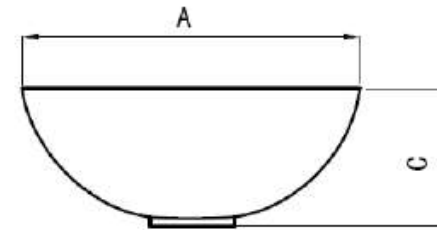

CABALO

Where performance meets design.

YP1616R Fredericton Vessel

Features:
16" DIA
Ceramic
4"CC
Overflow
White

	inch	mm
A	16.5	420
B	8.3	210
C	6.5	165