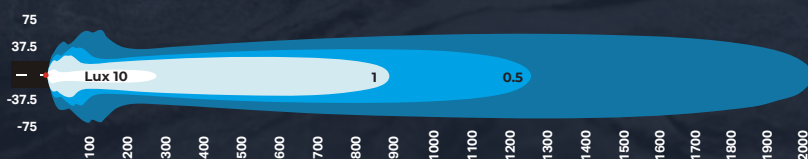

SPECIFICATIONS

Wattage	80 Watt
Light Source	19 x LumiLED
Output - Raw @ 25°	17,250 Lumens
Output - Effective @ 25°	13,680 Lumens
Voltage	9V - 36V
Current Draw	4.5A @ 13.5V
Operating Temp.	-40°C to +80°C
Waterproof Rating	IP68
Connector Type	2 Pin standard Deutsch
Housing	Die Cast Alloy
Lens Construction	Polycarbonate
Bracket	4mm Stainless Steel
Colour	4000k or 5700K
Lifespan	50,000 Hours
Diameter	180mm
Net Weight	2.25kg
Mounting Suitable	All Types
Beams Available	Widr
Warranty	5 Years
Harness Included	Yes

PART NUMBER

Widr	PVM1880LEDW $998
Widr-Chrome Rim	EVM1880LEW-C $1,098
Widr-4000K	PVM1880LEDW4 $998
Widr-4000k Chrome Rim	PVM1880LEDW4-C $1,098

Prices per pair