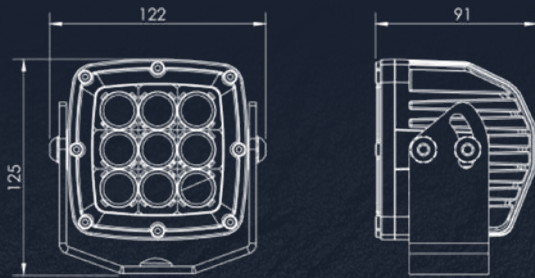

Our ATOM 45 LED work lamps take you to another level of auxiliary lighting, covering a wide range of applications from work lights on 4WD's and light vehicles to large machinery or additional lighting for camping areas. Its high light output, along with its IP68 waterproof rating, makes it extremely versatile. Made and engineered for extreme environments in Australia, and backed by a 5 Year Warranty, you have peace of mind that these lamps will continue to perform for the long term.

ATOM 45 - EURO BEAM

ATOM 45 - WIDE FLOOD

SPECIFICATIONS

Wattage	45 Watt
Light Source	9 x 5w
Light Output - Raw	5250 Lumens
Light Output - Effective	4180 Lumens
Voltage	10-36V or 24V only
Current Draw	1.9A
Operating Temp.	-40 to + 85 c
Waterproof Rating	IP69
Connector Type	2 Pin Deutsch
Bracket	4mm Stainless Steel
Colour Temp	4000k or 5700k std
Lifespan	50,000 Hours
Net Weight	1.4kg
EMC Rating	CISPR 25 Class 3
Mounting Suitable	Upright and Pendant
Beams Available	10 -110Deg
Warranty	5 Years

PART NUMBERS

Wide Flood	DVA45LEDWF $299
Euro Beam	DVA45LEDEU $299

Prices Per Individual Unit