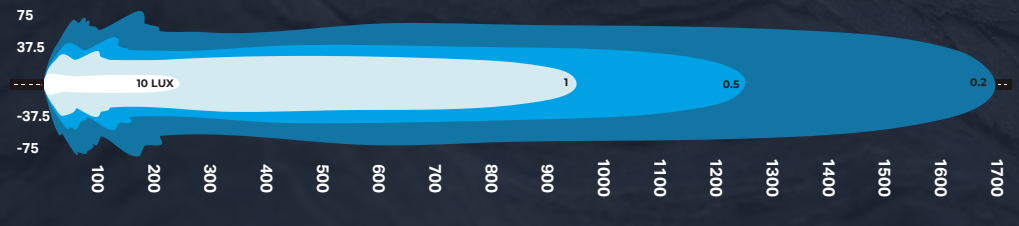

DVM205LEDW

**750m**  
USABLE LIGHT

DVM255LEDW

**850m**  
USABLE LIGHT

DVM305LEDW

**950m**  
USABLE LIGHT