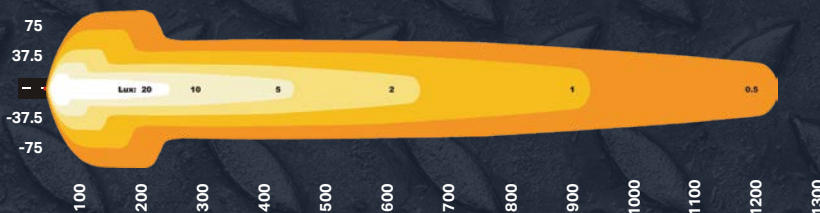

**950m**  
**USABLE LIGHT**

**SPECIFICATIONS**

Wattage	110 Watt
Light Source	19 x 6W
Light Output - Raw	27000 Lumens
Light Output - Effective	24350 Lumens
Voltage	9-36V
Current Draw	8.3A @ 13.5V
Operating Temp.	-40°C to +80°C
Waterproof Rating	IP68
Connector Type	2 Pin std Deutsch
Housing	Die Cast Aluminium
Lens Construction	Polycarbonate
Bracket	Stainless Steel
Colour	4000k or 5700K
Lifespan	50,000 Hours
Diameter	220mm
Net Weight	3.2kg
Beams Available	Combo
Warranty	3 Years
Harness Included	Yes