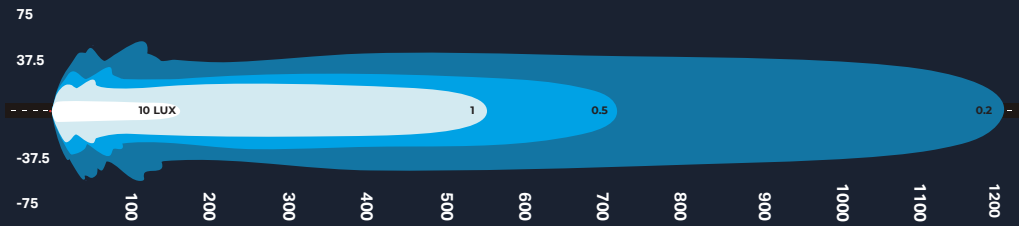

Prices per individual unit

355 & 405 Light Bars & Hi/Lo Versions now available. Call to enquire

DVM055LEDW

**450m**  
USABLE LIGHT

DVM105LEDW

**550m**  
USABLE LIGHT

DVM155LEDW

**650m**  
USABLE LIGHT