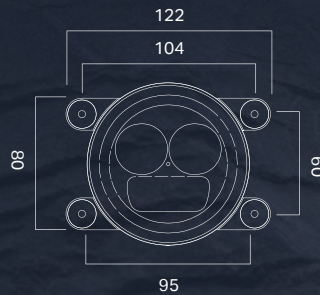

FINALLY, A HIGH PERFORMANCE DRIVING LIGHT THAT INTEGRATES WITH ALMOST ANY VEHICLE.

Not every vehicle is designed for off-road use or has a bullbar. However, driving lights have evolved for this market making it difficult to fit them to standard vehicles without compromising the original style and compliance of the vehicle. This poses a problem for many drivers who need auxiliary lighting.

The Nitro Smart has been designed to give drivers the opportunity of improving visibility and safety whilst driving, without affecting the original image of your vehicle. Nitro Smart has been designed to be fitted directly into the Jeep Wrangler, but can also be integrated with other bullbars and bumpers to provide significantly more light output. A pair of these lamps will deliver 1 Lux at 500 metres from the driving light function.

SPECIFICATIONS

Light Source	LED
Voltage	9V-32V
Current Draw	4.4A @ 13.5V
Operating Temp.	-40°C to +80°C
Waterproof Rating	IP67
Connector Type	8 PIN JST
Housing	Aluminium
Lens Construction	Polycarbonate
Colour Temperature	5700K
Lifespan	50,000 Hours
Diameter / Dimensions	95mm
Net Weight	800g
Mounting Suitable	4 Point
Warranty	5 Years

PART NUMBER

Light Pair With Harness	SB90/KIT $499
Light Pair	SB90/PR $425
Single Light	SB90 $212.50
Wiring Harness	SB90WH $75

Prices per individual unit