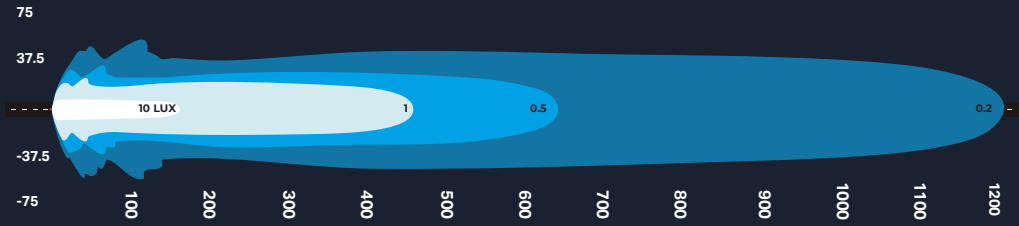

DVM055LEDW

450m
USABLE LIGHT