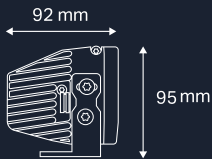

### SPECIFICATIONS

Wattage	80 Watt
Light Source	19 x LumiLED
Output - Raw @ 25°	17,250 Lumens
Output - Effective @ 25°	13,680 Lumens
Voltage	9V - 36V
Current Draw	4.5A @ 13.5V
Operating Temp.	-40°C to +80°C
Waterproof Rating	IP68
Connector Type	2 Pin standard Deutsch
Housing	Die Cast Alloy
Lens Construction	Polycarbonate
Bracket	4mm Stainless Steel
Colour	4000k or 5700K
Lifespan	50,000 Hours
Diameter	180mm
Net Weight	2.25kg
Mounting Suitable	All Types
Beams Available	Widr
Warranty	5 Years
Harness Included	Yes

## 450 - 950m USABLE LIGHT

SPECIFICATIONS	55 LIGHT BAR	105 LIGHT BAR	155 LIGHT BAR	205 LIGHT BAR	255 LIGHT BAR	305 LIGHT BAR
Wattage	50	100	150	200	250	300
Light Output - Raw	6160 Lumens	12320 Lumens	18480 Lumens	24640 Lumens	30800 Lumens	36960 Lumens
Light Output - Effective	4432 Lumens	8865 Lumens	13295 Lumens	17724 Lumens	22175 Lumens	26590 Lumens
Voltage	9-36V	9-36V	9-36V	9-36V	9-36V	9-36V
Current Draw @ 13.5V	4A	8A	12A	15A	18A	24A
Waterproof Rating	IP68	IP68	IP68	IP68	IP68	IP68
Housing	6063 T5 Aluminium	6063 T5 Aluminium	6063 T5 Aluminium	6063 T5 Aluminium	6063 T5 Aluminium	6063 T5 Aluminium
Lens Construction	Polycarbonate	Polycarbonate	Polycarbonate	Polycarbonate	Polycarbonate	Polycarbonate
Colour Temperature	4000k or 5700K	4000k or 5700K	4000k or 5700K	4000k or 5700K	4000k or 5700K	4000k or 5700K
Diameter/Dimensions	185x92x84	324x92x84	465x92x84	605x92x84	745x92x84	885x92x84
Net Weight	1.1kg	1.9kg	2.5kg	3.4kg	4.3kg	5.3kg
Mounting Suitable	Base & Side mount	Base & Side mount	Base & Side mount	Base & Side mount	Base & Side mount	Base & Side mount
Beams Available	Combo WIDR	Combo WIDR	Combo WIDR	Combo WIDR	Combo WIDR	Combo WIDR
Warranty	5 Years	5 Years	5 Years	5 Years	5 Years	5 Years