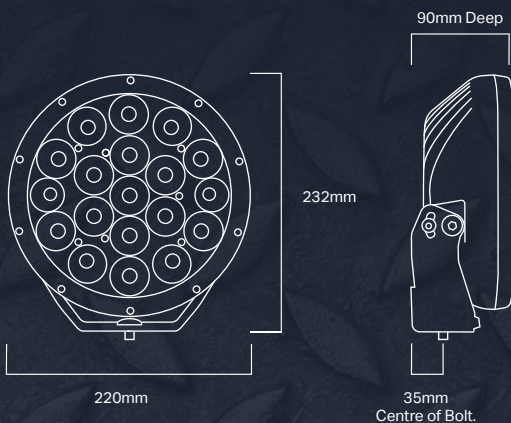

**950m**  
**USABLE LIGHT**

**SPECIFICATIONS**

Wattage	110 Watt
Light Source	19 x 6W
Light Output - Raw	27000 Lumens
Light Output - Effective	24350 Lumens
Voltage	9-36V
Current Draw	8.3A @ 13.5V
Operating Temp.	-40°C to +80°C
Waterproof Rating	IP68
Connector Type	2 Pin std Deutsch
Housing	Die Cast Aluminium
Lens Construction	Polycarbonate
Bracket	Stainless Steel
Colour	4000k or 5700K
Lifespan	50,000 Hours
Diameter	220mm
Net Weight	3.2kg
Beams Available	Combo
Warranty	3 Years
Harness Included	Yes