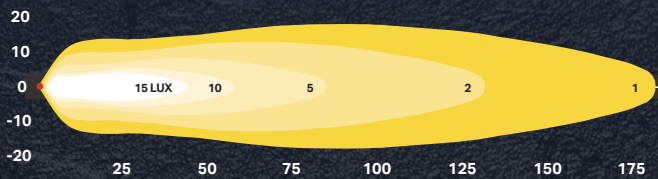

ATOM 45 - EURO BEAM