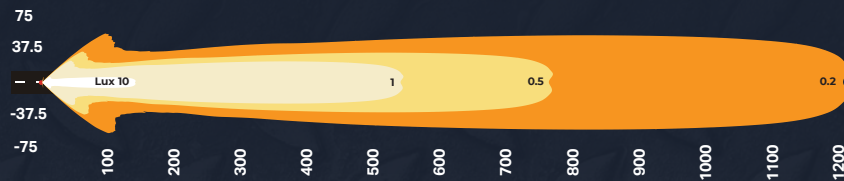

90W - LIGHT BAR

550m
USABLE LIGHT

*Spread optics also available