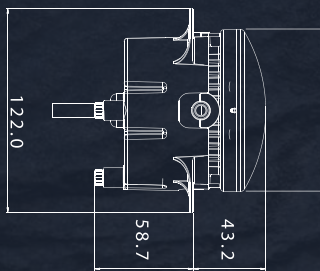

FINALLY, A HIGH PERFORMANCE DRIVING LIGHT THAT INTEGRATES WITH ALMOST ANY VEHICLE.

Not every vehicle is designed for off-road use or has a bullbar. However, driving lights have evolved for this market making it difficult to fit them to standard vehicles without compromising the original style and compliance of the vehicle. This poses a problem for many drivers who need auxiliary lighting.

The Nitro Smart has been designed to give drivers the opportunity of improving visibility and safety whilst driving, without affecting the original image of your vehicle. Nitro Smart has been designed to be fitted directly into the Jeep Wrangler, but can also be integrated with other bullbars and bumpers to provide significantly more light output. A pair of these lamps will deliver 1 Lux at 500 metres from the driving light function.

SPECIFICATIONS

Light Source	LED
Voltage	9V-32V
Current Draw	4.4A @ 13.5V
Operating Temp.	-40°C to +80°C
Waterproof Rating	IP67
Connector Type	8 PIN JST
Housing	Aluminium
Lens Construction	Polycarbonate
Colour Temperature	5700K
Lifespan	50,000 Hours
Diameter / Dimensions	95mm
Net Weight	800g
Mounting Suitable	4 Point
Warranty	5 Years

PART NUMBER

Light Pair With Harness	SB90/KIT $499
Light Pair	SB90/PR $425
Single Light	SB90 $212.50
Wiring Harness	SB90WH $75

Prices per individual unit