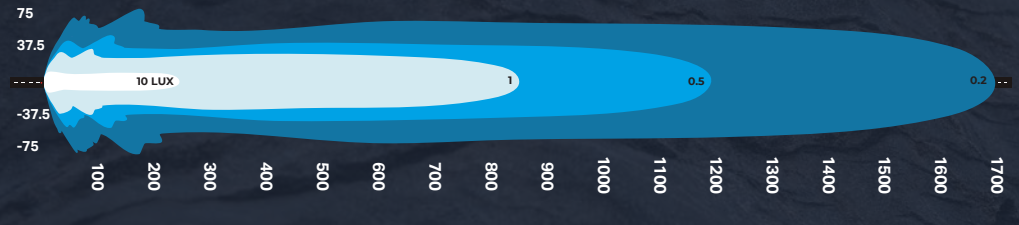

DVM255LEDW

850m
USABLE LIGHT