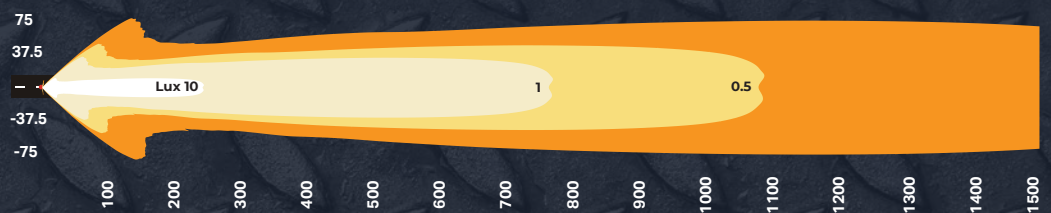

\*Spread optics also available

**120W - LIGHT BAR**

**630m**  
**USABLE LIGHT**

\*Spread optics also available

**180W - LIGHT BAR**

**780m**  
**USABLE LIGHT**

\*Spread optics also available

**TUBE MOUNT BRACKETS**