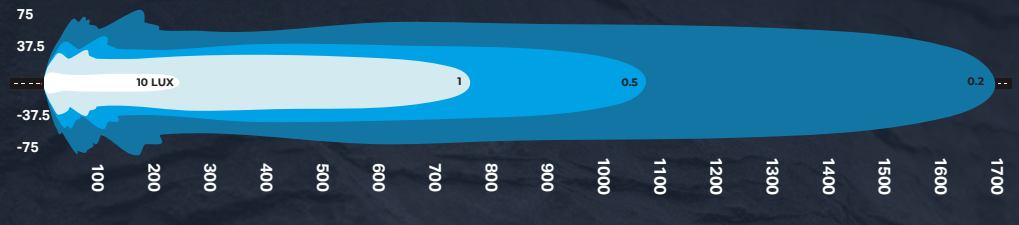

DVM205LEDW

750m
USABLE LIGHT