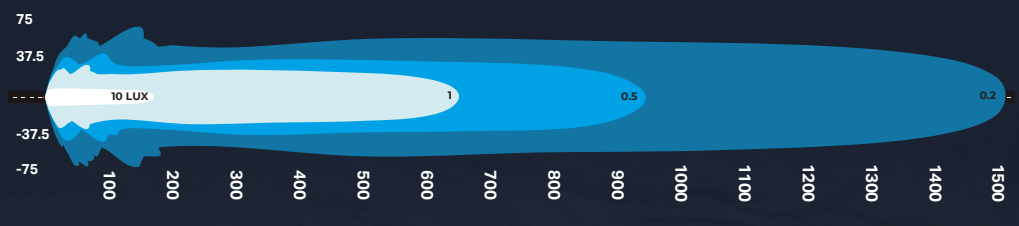

Prices per individual unit

355 & 405 Light Bars & Hi/Lo Versions now available. Call to enquire

DVM055LEDW

**450m**  
USABLE LIGHT

DVM105LEDW

**550m**  
USABLE LIGHT

DVM155LEDW

**650m**  
USABLE LIGHT