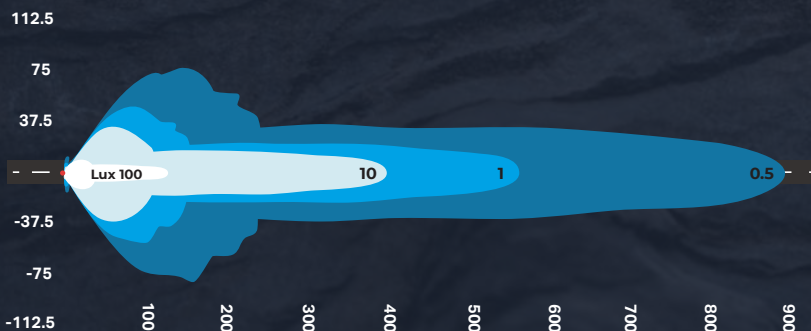

FINALLY, A HIGH PERFORMANCE DRIVING LIGHT THAT INTEGRATES WITH ALMOST ANY VEHICLE.

Not every vehicle is designed for off-road use or has a bullbar. However, driving lights have evolved for this market making it difficult to fit them to standard vehicles without compromising the original style and compliance of the vehicle. This poses a problem for many drivers who need auxiliary lighting.

The Nitro Smart has been designed to give drivers the opportunity of improving visibility and safety whilst driving, without affecting the original image of your vehicle. Nitro Smart has been designed to be fitted directly into the Jeep Wrangler, but can also be integrated with other bullbars and bumpers to provide significantly more light output. A pair of these lamps will deliver 1 Lux at 500 metres from the driving light function.

SPECIFICATIONS

Light Source	LED
Voltage	9V-32V
Current Draw	4.4A @ 13.5V
Operating Temp.	-40°C to +80°C
Waterproof Rating	IP67
Connector Type	8 PIN JST
Housing	Aluminium
Lens Construction	Polycarbonate
Colour Temperature	5700K
Lifespan	50,000 Hours
Diameter / Dimensions	95mm
Net Weight	800g
Mounting Suitable	4 Point
Warranty	5 Years

PART NUMBER

Light Pair With Harness	SB90/KIT $499
Light Pair	SB90/PR $425
Single Light	SB90 $212.50
Wiring Harness	SB90WH $75

Prices per individual unit