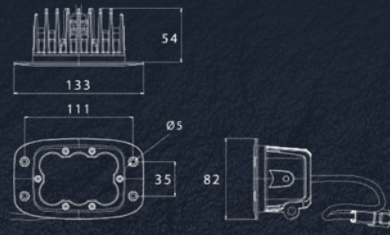

ATOM LED work lamps have proved their high performance and rugged construction in some of the most harsh environments. The ATOM 25W can cover a wide range of applications from work lights on vehicles to lighting stairways, and service areas on larger machines. The latest in our line-up of ATOM lights is the recessed ATOM 25 which can be used effectively as auxiliary reverse lighting. The ultra-high output leads to outstanding performance, despite its compact size.

STANDARD

RECESSED

ATOM 25 - FLOOD BEAM

ATOM 25 - EURO BEAM

SPECIFICATIONS

Wattage	25 Watt
Light Source	6 x Hi-output LEDs
Light Output - Raw	2900 Lumens
Light Output - Effective	2328 Lumens
Voltage	9-36V or 24V only
Current Draw	1A @ 24V
Operating Temp.	-40°C to +80°C
Waterproof Rating	IP69
Connector Type	2 Pin Deutsch
Housing	Die Cast Alloy
Lens Construction	Polycarbonate
Bracket	3mm Stainless Steel
Colour Temp	3000,4000k or 5700k
Lifespan	50,000 Hours
Dimensions	92x88x58
Net Weight	460g
EMC Rating	CISPR 25 Class 3
Mounting Suitable	Upright and Pendant
Beams Available	25 & 60 deg
Warranty	5 Years

PART NUMBERS

Wide Flood Recessed	DVA25LEDWF/RB $149
Euro Beam Recessed	DVA25LEDEU/RB $149
Wide Flood	DVA25LEDWF/B $149
Euro Beam	DVA25LEDEU/B $149
Wide Flood Recessed - Chrome Rim	DVA25LEDWF/RC $159
Wide Flood - Chrome Rim	DVA25LEDWF/C $159
Euro Beam Recessed - Chrome Rim	DVA25LEDEU/RC $159
Euro Beam - Chrome Rim	DVA25LEDEU/C $159

Prices Per Individual Unit