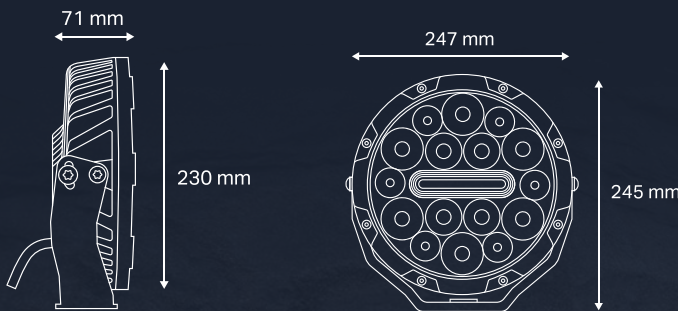

**NOW WITH
IMPROVED
DISTANCE**

The NITRO 140 Maxx is the latest generation of high performance LED lighting. Utilizing a sophisticated Contrl® optic the light usage is optimised to give width and distance from one reflector. The Widr® option further increases the width, but still giving more than 1 lux @ 1.2kms. The new slim body design allows for fitment to the majority of vehicles and the reduced weight further improves options. Utilising the proven stainless steel mounting bracket ensures years of trouble free life. Units are supplied complete with clear polycarbonate lens covers, wiring harness and anti-theft nuts.

1300m USABLE LIGHT

140W SPOT

WIDR BEAM

SPECIFICATIONS

Wattage	140 Watt
Light Source	19 x Osram LED's
Output - Raw @ 25°	29,220 Lumens
Output - Effective @ 25°	23,230 Lumens
Voltage	9-36V
Current Draw	9.6A @ 13.5V
Operating Temp.	-40°C to +80°C
Waterproof Rating	IP68
Connector Type	2 Pin standard Deutsch
Housing	Die Cast Alloy
Lens Construction	Polycarbonate
Bracket	4mm Stainless Steel
Colour	4000k or 5700K
Lifespan	50,000 Hours
Diameter	230mm
Net Weight	2.95kg
Mounting Suitable	All Types
Beams Available	Combo & Widr
Warranty	5 Years
Harness Included	Yes

PART NUMBER

Combo 5700k	PVM2314LEDC $1390
Combo Chrome Rim 5700k	PVM2314LEDC-C $1500
Widr 5700K	PVM2314LEDW $1390
Widr Chrome Rim 5700K	PVM2314LEDW-C $1500
Combo 4000K	PVM2314LEDC4 $1390
Combo Chrome Rim 4000k	PVM2314LEDC4-C $1500
Widr4000K	PVM2314LEDW4 $1390
Widr Chrome Rim 4000K	PVM2314LEDW4-C $1500

Prices per pair