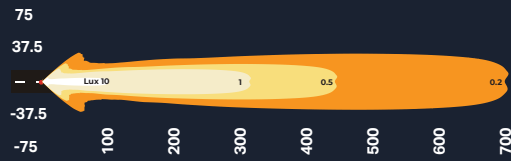

30W - LIGHT BAR

320m
USABLE LIGHT

*Spread optics also available