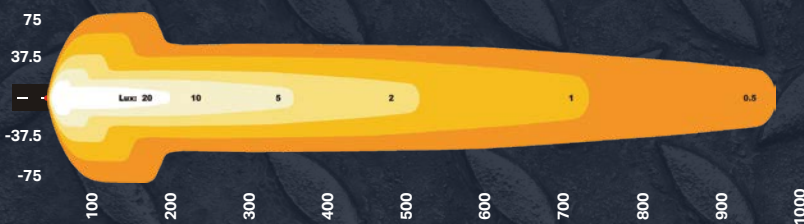

**700m**  
**USABLE LIGHT**

**SPECIFICATIONS**

Wattage	60 Watt
Light Source	12 x 5W
Light Output - Raw	15200 Lumens
Light Output - Effective	12176 Lumens
Voltage	9-36V
Current Draw	4.5A @ 13.5V
Operating Temp.	-40°C to +80°C
Waterproof Rating	IP68
Connector Type	2 Pin std Deutsch
Housing	Die Cast Aluminium
Lens Construction	Polycarbonate
Bracket	Stainless Steel
Colour	4000k or 5700K
Lifespan	50,000 Hours
Diameter	170mm
Net Weight	2.3kg
Beams Available	Combo
Warranty	3 Years
Harness Included	Yes