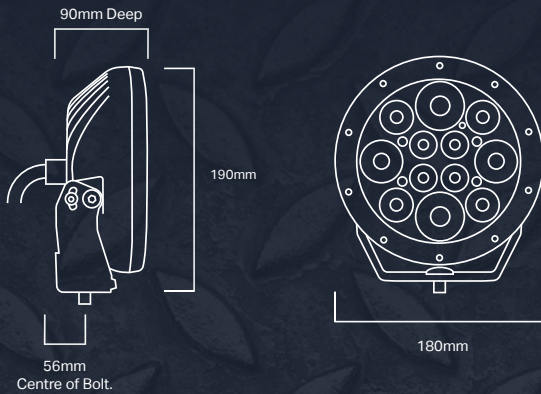

SPECIFICATIONS

Wattage	60 Watt
Light Source	12 x 5W
Light Output - Raw	15200 Lumens
Light Output - Effective	12176 Lumens
Voltage	9-36V
Current Draw	4.5A @ 13.5V
Operating Temp.	-40°C to +80°C
Waterproof Rating	IP68
Connector Type	2 Pin std Deutsch
Housing	Die Cast Aluminium
Lens Construction	Polycarbonate
Bracket	Stainless Steel
Colour	4000k or 5700K
Lifespan	50,000 Hours
Diameter	170mm
Net Weight	2.3kg
Beams Available	Combo
Warranty	3 Years
Harness Included	Yes

PART NUMBER

Raptor 60 4000K	RAP065DL4 $598
Raptor 60 5700K	RAP065DL $598

Prices per pair