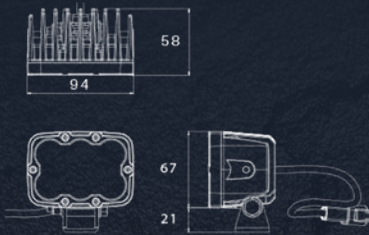

ATOM LED work lamps have proved their high performance and rugged construction in some of the most harsh environments. The ATOM 25W can cover a wide range of applications from work lights on vehicles to lighting stairways, and service areas on larger machines. The latest in our line-up of ATOM lights is the recessed ATOM 25 which can be used effectively as auxiliary reverse lighting. The ultra-high output leads to outstanding performance, despite its compact size.

STANDARD

RECESSED

ATOM 25 - FLOOD BEAM

ATOM 25 - EURO BEAM

SPECIFICATIONS

Wattage	25 Watt
Light Source	6 x Hi-output LEDs
Light Output - Raw	2900 Lumens
Light Output - Effective	2328 Lumens
Voltage	9-36V or 24V only
Current Draw	1A @ 24V
Operating Temp.	-40°C to +80°C
Waterproof Rating	IP69
Connector Type	2 Pin Deutsch
Housing	Die Cast Alloy
Lens Construction	Polycarbonate
Bracket	3mm Stainless Steel
Colour Temp	3000,4000k or 5700k
Lifespan	50,000 Hours
Dimensions	92x88x58
Net Weight	460g
EMC Rating	CISPR 25 Class 3
Mounting Suitable	Upright and Pendant
Beams Available	25 & 60 deg
Warranty	5 Years

PART NUMBERS

Wide Flood Recessed	DVA25LEDWF/RB $149
Euro Beam Recessed	DVA25LEDEU/RB $149
Wide Flood	DVA25LEDWF/B $149
Euro Beam	DVA25LEDEU/B $149
Wide Flood Recessed - Chrome Rim	DVA25LEDWF/RC $159
Wide Flood - Chrome Rim	DVA25LEDWF/C $159
Euro Beam Recessed - Chrome Rim	DVA25LEDEU/RC $159
Euro Beam - Chrome Rim	DVA25LEDEU/C $159

Prices Per Individual Unit