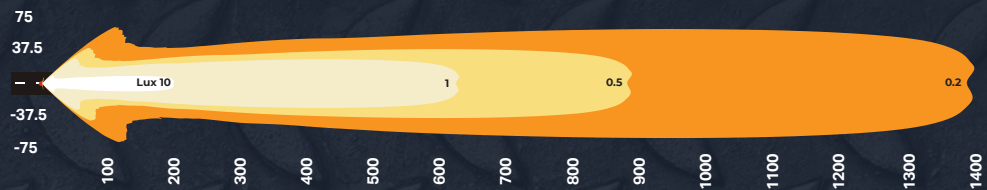

120W - LIGHT BAR

630m
USABLE LIGHT

*Spread optics also available