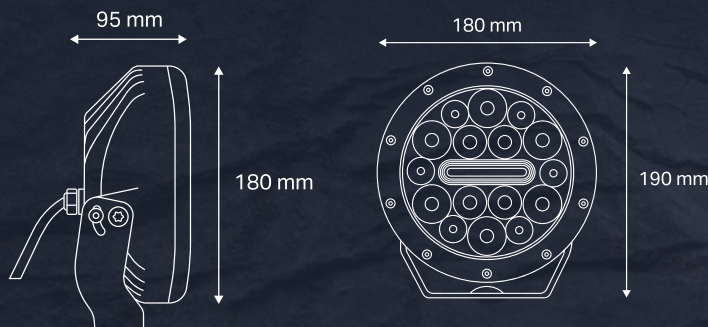

### SPECIFICATIONS

Light Source	LED
Voltage	9V-32V
Current Draw	4.4A @ 13.5V
Operating Temp.	-40°C to +80°C
Waterproof Rating	IP67
Connector Type	8 PIN JST
Housing	Aluminium
Lens Construction	Polycarbonate
Colour Temperature	5700K
Lifespan	50,000 Hours
Diameter / Dimensions	95mm
Net Weight	800g
Mounting Suitable	4 Point
Warranty	5 Years

### PART NUMBER

Light Pair With Harness	SB90/KIT \$499
Light Pair	SB90/PR \$425
Single Light	SB90 \$212.50
Wiring Harness	SB90WH \$75

Prices per individual unit

The Nitro 80 follows on from the Nitro 140 in a line of high performance products using a sophisticated Contrl<sup>®</sup> optic, significantly increasing distance while the central Widr<sup>®</sup> optic gives 180 Deg of width. The stainless steel mounting system makes adjustment simple but able to withstand high levels of vibration. Clear lens covers, a wiring harness and anti-theft nuts are all included.

## 900m USABLE LIGHT