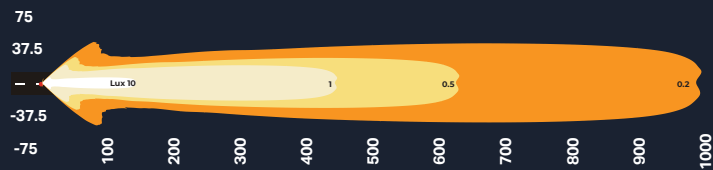

**30W - LIGHT BAR**

**320m**  
**USABLE LIGHT**

\*Spread optics also available

**60W - LIGHT BAR**

**450m**  
**USABLE LIGHT**

\*Spread optics also available

**90W - LIGHT BAR**

**550m**  
**USABLE LIGHT**