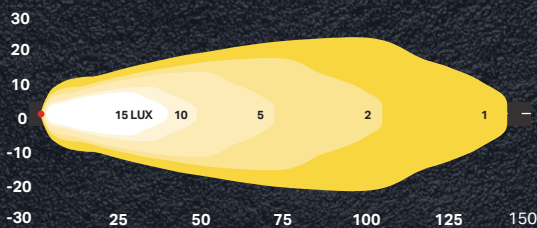

ATOM 45 - WIDE FLOOD

SPECIFICATIONS

Wattage	45 Watt
Light Source	9 x 5w
Light Output - Raw	5250 Lumens
Light Output - Effective	4180 Lumens
Voltage	10-36V or 24V only
Current Draw	1.9A
Operating Temp.	-40 to + 85 c
Waterproof Rating	IP69
Connector Type	2 Pin Deutsch
Bracket	4mm Stainless Steel
Colour Temp	4000k or 5700k std
Lifespan	50,000 Hours
Net Weight	1.4kg
EMC Rating	CISPR 25 Class 3
Mounting Suitable	Upright and Pendant
Beams Available	10 -110Deg
Warranty	5 Years

PART NUMBERS

Wide Flood	DVA45LEDWF $299
Euro Beam	DVA45LEDEU $299

Prices Per Individual Unit