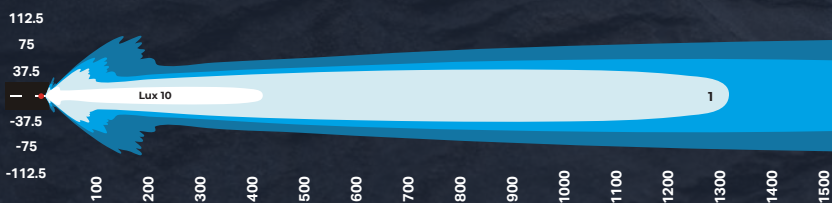

**NOW WITH
IMPROVED
DISTANCE**

The NITRO 140 Maxx is the latest generation of high performance LED lighting. Utilizing a sophisticated Contrl® optic the light usage is optimised to give width and distance from one reflector. The Widr® option further increases the width, but still giving more than 1 lux @ 1.2kms. The new slim body design allows for fitment to the majority of vehicles and the reduced weight further improves options. Utilising the proven stainless steel mounting bracket ensures years of trouble free life. Units are supplied complete with clear polycarbonate lens covers, wiring harness and anti-theft nuts.

1300m USABLE LIGHT

140W SPOT

WIDR BEAM

SPECIFICATIONS

Wattage	140 Watt
Light Source	19 x Osram LED's
Output - Raw @ 25°	29,220 Lumens
Output - Effective @ 25°	23,230 Lumens
Voltage	9-36V
Current Draw	9.6A @ 13.5V
Operating Temp.	-40°C to +80°C
Waterproof Rating	IP68
Connector Type	2 Pin standard Deutsch
Housing	Die Cast Alloy
Lens Construction	Polycarbonate
Bracket	4mm Stainless Steel
Colour	4000k or 5700K
Lifespan	50,000 Hours
Diameter	230mm
Net Weight	2.95kg
Mounting Suitable	All Types
Beams Available	Combo & Widr
Warranty	5 Years
Harness Included	Yes

PART NUMBER

Combo 5700k	PVM2314LEDC $1390
Combo Chrome Rim 5700k	PVM2314LEDC-C $1500
Widr 5700K	PVM2314LEDW $1390
Widr Chrome Rim 5700K	PVM2314LEDW-C $1500
Combo 4000K	PVM2314LEDC4 $1390
Combo Chrome Rim 4000k	PVM2314LEDC4-C $1500
Widr4000K	PVM2314LEDW4 $1390
Widr Chrome Rim 4000K	PVM2314LEDW4-C $1500

Prices per pair