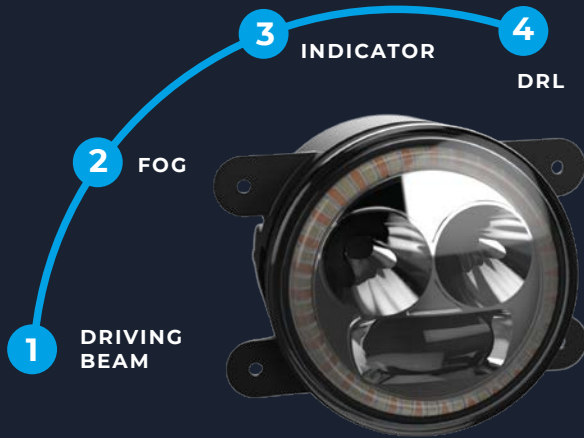

# NITRO

PURE DISTANCE,  
PURE LED,  
PURE AUSTRALIA

Nitro MAXX sets the standard for performance in LED driving lights. Our range is of superior quality, designed to perform in the harshest environments on Earth.

The Nitro Smart has been designed to give drivers the opportunity of improving visibility and safety whilst driving, without affecting the original image of your vehicle. Nitro Smart has been designed to be fitted directly into the Jeep Wrangler, but can also be integrated with other bullbars and bumpers to provide significantly more light output. A pair of these lamps will deliver 1 Lux at 500 metres from the driving light function.

### SPECIFICATIONS

Light Source	LED
Voltage	9V-32V
Current Draw	4.4A @ 13.5V
Operating Temp.	-40°C to +80°C
Waterproof Rating	IP67
Connector Type	8 PIN JST
Housing	Aluminium
Lens Construction	Polycarbonate
Colour Temperature	5700K
Lifespan	50,000 Hours
Diameter / Dimensions	95mm
Net Weight	800g
Mounting Suitable	4 Point
Warranty	5 Years

### SPECIFICATIONS

Wattage	80 Watt
Light Source	19 x LumiLED
Output - Raw @ 25°	17,250 Lumens
Output - Effective @ 25°	13,680 Lumens
Voltage	9V - 36V
Current Draw	4.5A @ 13.5V
Operating Temp.	-40°C to +80°C
Waterproof Rating	IP68
Connector Type	2 Pin standard Deutsch
Housing	Die Cast Alloy
Lens Construction	Polycarbonate
Bracket	4mm Stainless Steel
Colour	4000k or 5700K
Lifespan	50,000 Hours
Diameter	180mm
Net Weight	2.25kg
Mounting Suitable	All Types
Beams Available	Widr
Warranty	5 Years
Harness Included	Yes