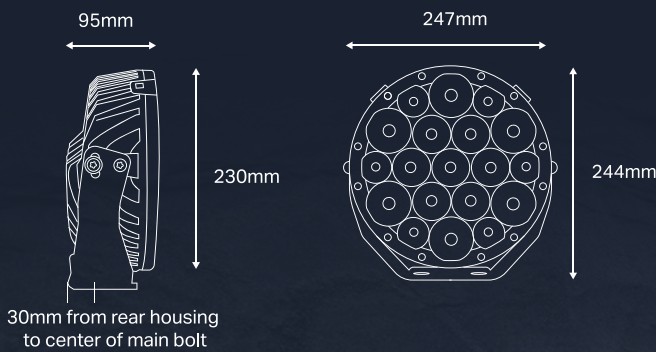

**INCLUDES
HI/LO
FUNCTION**

1800m USABLE LIGHT

180W COMBO

LO BEAM

SPECIFICATIONS

Wattage	180 Watt
Light Source	19 x Cree LED
Output - Raw @ 25°	29726 Lumens
Output - Effective @ 25°	22324 Lumens
Voltage	9-36V
Current Draw	13.7A @ 13.5V
Operating Temp	-40°C to +80°C
Waterproof Rating	IP68
Connector Type	2 Pin standard Deutsch
Housing	Die Cast Alloy
Lens Construction	Polycarbonate
Bracket	4mm Stainless Steel
Colour	4000k or 5700K
Lifespan	50,000 Hours
Diameter	230mm
Net Weight	3.45kg
Mounting Suitable	All Types
Beams Available	Combo
Warranty	5 Years
Harness Included	Yes

PART NUMBER

Combo 5700K	PVM2318LEDC $1,698
Combo 4000K	PVM2318LEDC4 $1,698
Combo 5700k Chrome Rim	PVM2318LEDC-C $1,818
Combo 4000k Chrome Rim	PVM2318LEDC4-C $1,818

Prices per pair