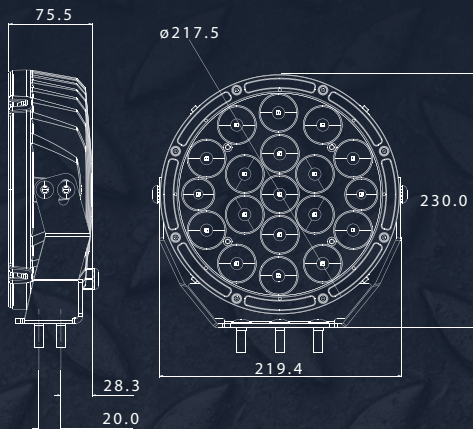

**NOW
INCLUDES
HARNES**

The RAPTOR LED driving lights feature a high pressure die-cast aluminium housing and high impact polycarbonate lens. The superior optic designs gives a combination beam with both good distance and width from one lamp type. All RAPTOR lamps come complete with a protective lens cover and easy-adjust mounting bracket. To make sure you get the right option for your own driving comfort, the lamps are available with either 4000k or 5700k Colour Temperature.

**1000m
USABLE LIGHT**

SPECIFICATIONS

Wattage	120 Watt
Light Source	19 x 6W LED's
Light Output - Raw	29400 Lumens
Light Output - Effective	24818 Lumens
Voltage	9-36V
Current Draw	8.8A @ 13.5V
Operating Temp.	-40°C to +80°C
Waterproof Rating	IP68
Connector Type	2 Pin std Deutsch
Housing	Die Cast Aluminium
Lens Construction	Polycarbonate
Bracket	Stainless Steel
Colour	4000k or 5700K
Lifespan	50,000 Hours
Diameter	220mm
Net Weight	2.7kg
Beams Available	Combo
Warranty	3 Years
Harness Included	Yes

PART NUMBER

Raptor 110W 4000K	RAP120DL4 $785
Raptor 110W 5700K	RAP120DL $785

Prices per pair, including GST