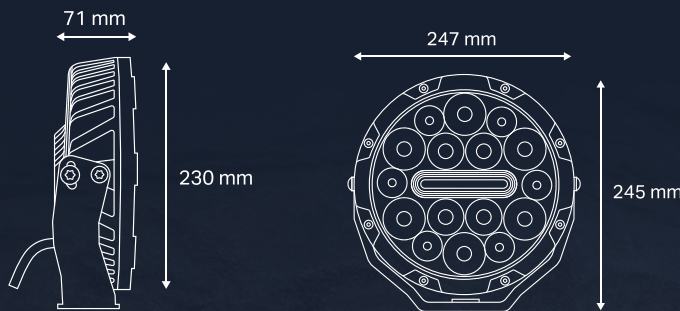

SPECIFICATIONS

Light Source	LED
Voltage	9V-32V
Current Draw	4.4A @ 13.5V
Operating Temp.	-40°C to +80°C
Waterproof Rating	IP67
Connector Type	8 PIN JST
Housing	Aluminium
Lens Construction	Polycarbonate
Colour Temperature	5700K
Lifespan	50,000 Hours
Diameter / Dimensions	95mm
Net Weight	800g
Mounting Suitable	4 Point
Warranty	5 Years

PART NUMBER

Light Pair With Harness	SB90/KIT \$499
Light Pair	SB90/PR \$425
Single Light	SB90 \$212.50
Wiring Harness	SB90WH \$75

Prices per individual unit

The Nitro 80 follows on from the Nitro 140 in a line of high performance products using a sophisticated Contrl[®] optic, significantly increasing distance while the central Widr[®] optic gives 180 Deg of width. The stainless steel mounting system makes adjustment simple but able to withstand high levels of vibration. Clear lens covers, a wiring harness and anti-theft nuts are all included.

1000m USABLE LIGHT

SPECIFICATIONS

Wattage	80 Watt
Light Source	19 LumiLED L.E.D's
Light Output - Raw	11095 / lamp
Light Output - Effective	8149 / lamp
Voltage	9V - 36V
Current Draw	6.6A @ 13.5V
Operating Temp.	-40°C to +80°C
Waterproof Rating	IP68
Connector Type	2 Pin Waterproof
Housing	Die Cast Alloy
Lens Construction	Polycarbonate
Bracket	3mm Stainless Steel
Colour	5700K or 4000K
Lifespan	50,000 Hours
Diameter	170mm
Net Weight	1.3kgs
Mounting Suitable	All Types
Beams Available	Widr [®]
Warranty	5 Years
Harness Included	Yes*

PART NUMBER

Widr	PVM1890LEDW \$998
Widr-Chrome Rim	EVM1890LEW-C \$1,098
Widr-4000K	PVM1890LEDW4 \$998
Widr-4000k Chrome Rim	PVM1890LEDW4-C \$1,098

Prices per pair

**NOW WITH
IMPROVED
DISTANCE**

140W SPOT

WIDR BEAM