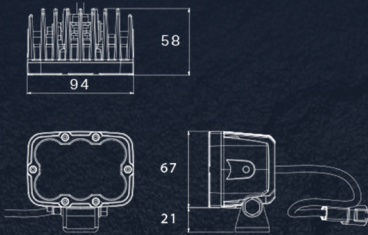

ATOM LED work lamps have proved their high performance and rugged construction in some of the most harsh environments.

The ATOM 25W can cover a wide range of applications from work lights on vehicles to lighting stairways, and service areas on larger machines. The latest in our line-up of ATOM lights is the recessed ATOM 25 which can be used effectively as auxiliary reverse lighting. The ultra-high output leads to outstanding performance, despite its compact size.

SPECIFICATIONS

Wattage	25 Watt
Light Source	6 x Hi-output LEDs
Light Output - Raw	2900 Lumens
Light Output - Effective	2328 Lumens
Voltage	9-36V or 24V only
Current Draw	1A @ 24V
Operating Temp.	-40°C to +80°C
Waterproof Rating	IP69
Connector Type	2 Pin Deutsch
Housing	Die Cast Alloy
Lens Construction	Polycarbonate
Bracket	3mm Stainless Steel
Colour Temp	3000,4000k or 5700k
Lifespan	50,000 Hours
Dimensions	92x88x58
Net Weight	460g
EMC Rating	CISPR 25 Class 3
Mounting Suitable	Upright and Pendant
Beams Available	25 & 60 deg
Warranty	5 Years

STANDARD

RECESSED

ATOM 25 - FLOOD BEAM

ATOM 25 - EURO BEAM

PART NUMBERS

Wide Flood Recessed	DVA25LEDWF/RB $149
Euro Beam Recessed	DVA25LEDEU/RB $149
Wide Flood	DVA25LEDWF/B $149
Euro Beam	DVA25LEDEU/B $149
Wide Flood Recessed - Chrome Rim	DVA25LEDWF/RC $159
Wide Flood - Chrome Rim	DVA25LEDWF/C $159
Euro Beam Recessed - Chrome Rim	DVA25LEDEU/RC $159
Euro Beam - Chrome Rim	DVA25LEDEU/C $159

Prices Per Individual Unit