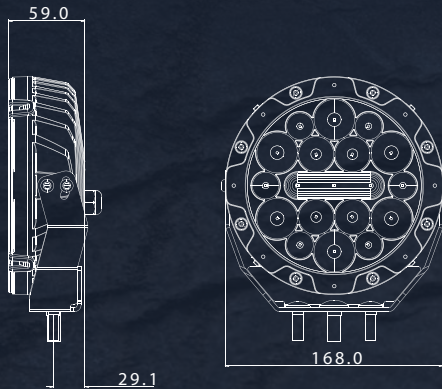

SPECIFICATIONS

Light Source	LED
Voltage	9V-32V
Current Draw	4.4A @ 13.5V
Operating Temp.	-40°C to +80°C
Waterproof Rating	IP67
Connector Type	8 PIN JST
Housing	Aluminium
Lens Construction	Polycarbonate
Colour Temperature	5700K
Lifespan	50,000 Hours
Diameter / Dimensions	95mm
Net Weight	800g
Mounting Suitable	4 Point
Warranty	5 Years

PART NUMBER

Light Pair With Harness	SB90/KIT \$499
Light Pair	SB90/PR \$425
Single Light	SB90 \$212.50
Wiring Harness	SB90WH \$75

Prices per individual unit

The Nitro 80 follows on from the Nitro 140 in a line of high performance products using a sophisticated Contrl[®] optic, significantly increasing distance while the central Widr[®] optic gives 180 Deg of width. The stainless steel mounting system makes adjustment simple but able to withstand high levels of vibration. Clear lens covers, a wiring harness and anti-theft nuts are all included.

1000m USABLE LIGHT

SPECIFICATIONS

Wattage	80 Watt
Light Source	19 LumiLED L.E.D's
Light Output - Raw	11095 / lamp
Light Output - Effective	8149 / lamp
Voltage	9V - 36V
Current Draw	6.6A @ 13.5V
Operating Temp.	-40°C to +80°C
Waterproof Rating	IP68
Connector Type	2 Pin Waterproof
Housing	Die Cast Alloy
Lens Construction	Polycarbonate
Bracket	3mm Stainless Steel
Colour	5700K or 4000K
Lifespan	50,000 Hours
Diameter	170mm
Net Weight	1.3kgs
Mounting Suitable	All Types
Beams Available	Widr [®]
Warranty	5 Years
Harness Included	Yes*