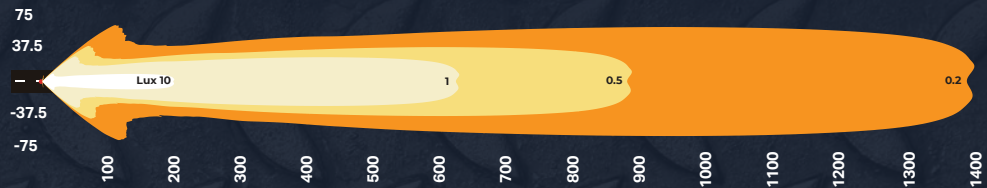

120W - LIGHT BAR

630m
USABLE LIGHT

*Spread optics also available