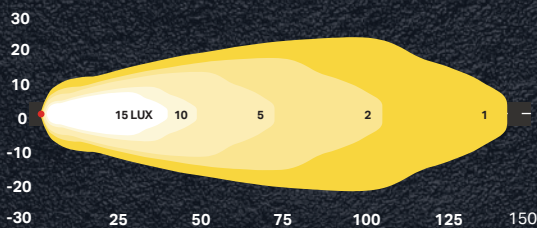

ATOM 45 - EURO BEAM

ATOM 45 - WIDE FLOOD

SPECIFICATIONS

Wattage	45 Watt
Light Source	9 x 5w
Light Output - Raw	5250 Lumens
Light Output - Effective	4180 Lumens
Voltage	10-36V or 24V only
Current Draw	1.9A
Operating Temp.	-40 to + 85 c
Waterproof Rating	IP69
Connector Type	2 Pin Deutsch
Bracket	4mm Stainless Steel
Colour Temp	4000k or 5700k std
Lifespan	50,000 Hours
Net Weight	1.4kg
EMC Rating	CISPR 25 Class 3
Mounting Suitable	Upright and Pendant
Beams Available	10 -110Deg
Warranty	5 Years