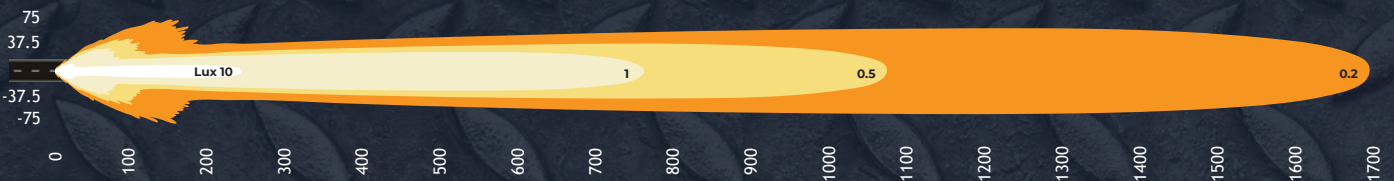

PART NUMBER

Raptor 60 4000K	RAP070DL4 $579
Raptor 60 5700K	RAP070DL $579

Prices per pair, including GST