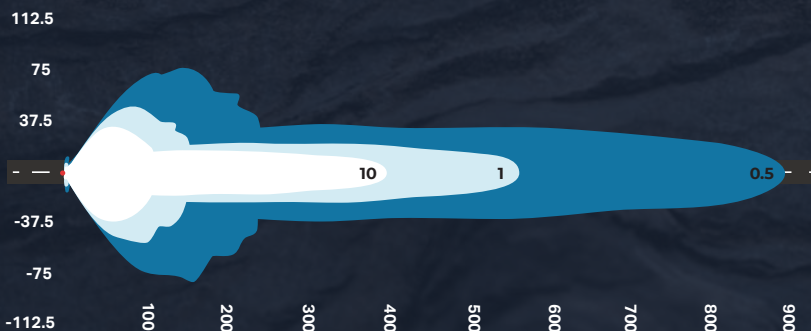

FINALLY, A HIGH PERFORMANCE DRIVING LIGHT THAT INTEGRATES WITH ALMOST ANY VEHICLE.

Not every vehicle is designed for off-road use or has a bullbar. However, driving lights have evolved for this market making it difficult to fit them to standard vehicles without compromising the original style and compliance of the vehicle. This poses a problem for many drivers who need auxiliary lighting.

The Nitro Smart has been designed to give drivers the opportunity of improving visibility and safety whilst driving, without affecting the original image of your vehicle. Nitro Smart has been designed to be fitted directly into the Jeep Wrangler, but can also be integrated with other bullbars and bumpers to provide significantly more light output. A pair of these lamps will deliver 1 Lux at 500 metres from the driving light function.

SPECIFICATIONS

Light Source	LED
Voltage	9V-32V
Current Draw	4.4A @ 13.5V
Operating Temp.	-40°C to +80°C
Waterproof Rating	IP67
Connector Type	8 PIN JST
Housing	Aluminium
Lens Construction	Polycarbonate
Colour Temperature	5700K
Lifespan	50,000 Hours
Diameter / Dimensions	95mm
Net Weight	800g
Mounting Suitable	4 Point
Warranty	5 Years

PART NUMBER

Light Pair With Harness	SB90/KIT $499
Light Pair	SB90/PR $425
Single Light	SB90 $212.50
Wiring Harness	SB90WH $75

Prices per individual unit