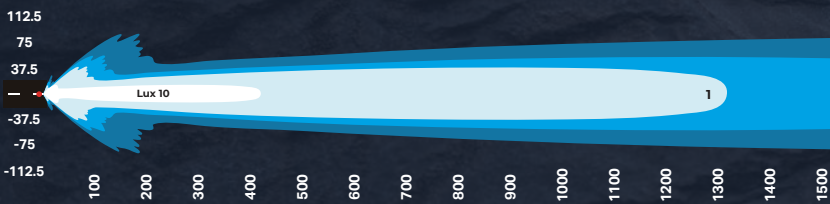

PART NUMBER

Widr	PVM1890LEDW \$998
Widr-Chrome Rim	EVM1890LEW-C \$1,098
Widr-4000K	PVM1890LEDW4 \$998
Widr-4000k Chrome Rim	PVM1890LEDW4-C \$1,098

Prices per pair

**NOW WITH
IMPROVED
DISTANCE**

140W SPOT

WIDR BEAM