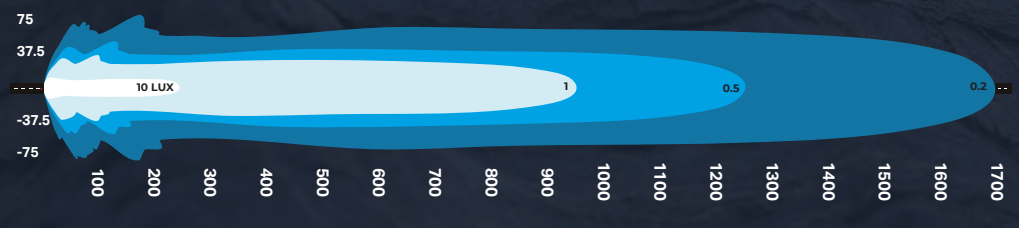

DVM205LEDW

750m
USABLE LIGHT

DVM255LEDW

850m
USABLE LIGHT

DVM305LEDW

950m
USABLE LIGHT

TUBE MOUNT BRACKETS

Bar light bracket 50mm black
PV50BKTB **\$27**