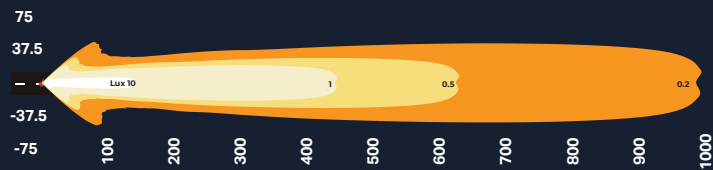

320m
USABLE LIGHT

*Spread optics also available

60W - LIGHT BAR

450m
USABLE LIGHT

*Spread optics also available

90W - LIGHT BAR

550m
USABLE LIGHT

*Spread optics also available