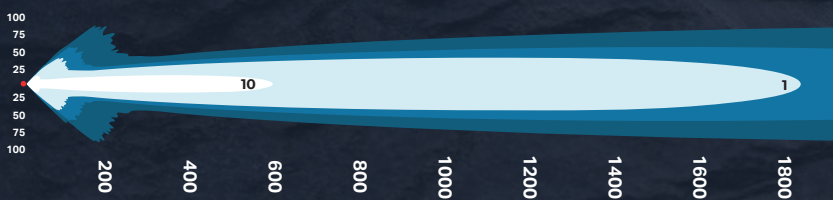

The Nitro 180 sets an entirely new standard for performance in LED driving lights achieving 1 lux at 1.8km. In addition a Hi/Lo function reduces the power to 30% for more built-up areas or when approaching traffic is still a long way off. The Nitro 180 is fitted with the same proven stainless steel bracket as the Nitro 140 and is supplied complete with a wiring harness, Hi/Lo switch, polycarbonate lens cover and anti-theft.

1800m USABLE LIGHT

180W COMBO

LO BEAM

SPECIFICATIONS

Wattage	180 Watt
Light Source	19 x Cree LED
Output - Raw @ 25°	29726 Lumens
Output - Effective @ 25°	22324 Lumens
Voltage	9-36V
Current Draw	13.7A @ 13.5V
Operating Temp	-40°C to +80°C
Waterproof Rating	IP68
Connector Type	2 Pin standard Deutsch
Housing	Die Cast Alloy
Lens Construction	Polycarbonate
Bracket	4mm Stainless Steel
Colour	4000k or 5700K
Lifespan	50,000 Hours
Diameter	230mm
Net Weight	3.45kg
Mounting Suitable	All Types
Beams Available	Combo
Warranty	5 Years
Harness Included	Yes

PART NUMBER

Combo 5700K	PVM2318LEDC $1,698
Combo 4000K	PVM2318LEDC4 $1,698
Combo 5700k Chrome Rim	PVM2318LEDC-C $1,818
Combo 4000k Chrome Rim	PVM2318LEDC4-C $1,818

Prices per pair