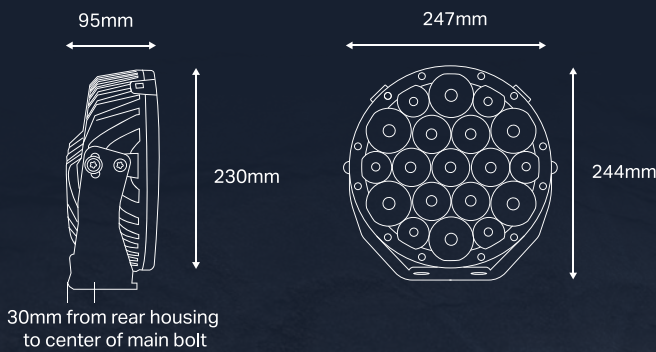

The Nitro 180 sets an entirely new standard for performance in LED driving lights achieving 1 lux at 1.8km. In addition a Hi/Lo function reduces the power to 30% for more built-up areas or when approaching traffic is still a long way off. The Nitro 180 is fitted with the same proven stainless steel bracket as the Nitro 140 and is supplied complete with a wiring harness, Hi/Lo switch, polycarbonate lens cover and anti-theft.

1800m USABLE LIGHT

180W COMBO

LO BEAM

SPECIFICATIONS

Wattage	180 Watt
Light Source	19 x Cree LED
Output - Raw @ 25°	29726 Lumens
Output - Effective @ 25°	22324 Lumens
Voltage	9-36V
Current Draw	13.7A @ 13.5V
Operating Temp	-40°C to +80°C
Waterproof Rating	IP68
Connector Type	2 Pin standard Deutsch
Housing	Die Cast Alloy
Lens Construction	Polycarbonate
Bracket	4mm Stainless Steel
Colour	4000k or 5700K
Lifespan	50,000 Hours
Diameter	230mm
Net Weight	3.45kg
Mounting Suitable	All Types
Beams Available	Combo
Warranty	5 Years
Harness Included	Yes

PART NUMBER

Combo 5700K	PVM2318LEDC $1,698
Combo 4000K	PVM2318LEDC4 $1,698
Combo 5700k Chrome Rim	PVM2318LEDC-C $1,818
Combo 4000k Chrome Rim	PVM2318LEDC4-C $1,818

Prices per pair