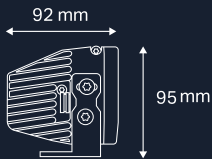

1300m USABLE LIGHT

SPECIFICATIONS

Wattage	140 Watt
Light Source	19 x Osram LED's
Output - Raw @ 25°	29,220 Lumens
Output - Effective @ 25°	23,230 Lumens
Voltage	9-36V
Current Draw	9.6A @ 13.5V
Operating Temp.	-40°C to +80°C
Waterproof Rating	IP68
Connector Type	2 Pin standard Deutsch
Housing	Die Cast Alloy
Lens Construction	Polycarbonate
Bracket	4mm Stainless Steel
Colour	4000k or 5700K
Lifespan	50,000 Hours
Diameter	230mm
Net Weight	2.95kg
Mounting Suitable	All Types
Beams Available	Combo & Widr
Warranty	5 Years
Harness Included	Yes

A wiring harness, anti-theft nuts and lens cover are supplied with each bar. Please specify base or side mounting at the time of ordering.

450 - 950m USABLE LIGHT

SPECIFICATIONS	55 LIGHT BAR	105 LIGHT BAR	155 LIGHT BAR	205 LIGHT BAR	255 LIGHT BAR	305 LIGHT BAR
Wattage	50	100	150	200	250	300
Light Output - Raw	6160 Lumens	12320 Lumens	18480 Lumens	24640 Lumens	30800 Lumens	36960 Lumens
Light Output - Effective	4432 Lumens	8865 Lumens	13295 Lumens	17724 Lumens	22175 Lumens	26590 Lumens
Voltage	9-36V	9-36V	9-36V	9-36V	9-36V	9-36V
Current Draw @ 13.5V	4A	8A	12A	15A	18A	24A
Waterproof Rating	IP68	IP68	IP68	IP68	IP68	IP68
Housing	6063 T5 Aluminium	6063 T5 Aluminium	6063 T5 Aluminium	6063 T5 Aluminium	6063 T5 Aluminium	6063 T5 Aluminium
Lens Construction	Polycarbonate	Polycarbonate	Polycarbonate	Polycarbonate	Polycarbonate	Polycarbonate
Colour Temperature	4000k or 5700K	4000k or 5700K	4000k or 5700K	4000k or 5700K	4000k or 5700K	4000k or 5700K
Diameter/Dimensions	185x92x84	324x92x84	465x92x84	605x92x84	745x92x84	885x92x84
Net Weight	1.1kg	1.9kg	2.5kg	3.4kg	4.3kg	5.3kg
Mounting Suitable	Base & Side mount	Base & Side mount	Base & Side mount	Base & Side mount	Base & Side mount	Base & Side mount
Beams Available	Combo WIDR	Combo WIDR	Combo WIDR	Combo WIDR	Combo WIDR	Combo WIDR
Warranty	5 Years	5 Years	5 Years	5 Years	5 Years	5 Years