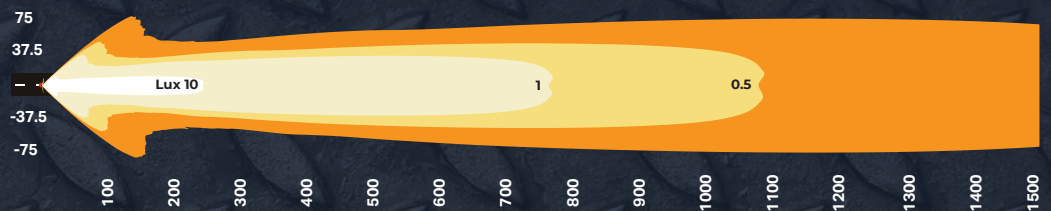

120W - LIGHT BAR

630m
USABLE LIGHT

*Spread optics also available

180W - LIGHT BAR

780m
USABLE LIGHT

*Spread optics also available

TUBE MOUNT BRACKETS

Bar light bracket 50mm black
PV50BKTB \$27