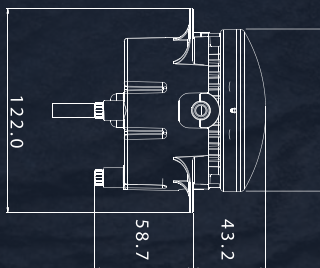

FINALLY, A HIGH PERFORMANCE DRIVING LIGHT THAT INTEGRATES WITH ALMOST ANY VEHICLE.

Not every vehicle is designed for off-road use or has a bullbar. However, driving lights have evolved for this market making it difficult to fit them to standard vehicles without compromising the original style and compliance of the vehicle. This poses a problem for many drivers who need auxiliary lighting.

The Nitro Smart has been designed to give drivers the opportunity of improving visibility and safety whilst driving, without affecting the original image of your vehicle. Nitro Smart has been designed to be fitted directly into the Jeep Wrangler, but can also be integrated with other bullbars and bumpers to provide significantly more light output. A pair of these lamps will deliver 1 Lux at 500 metres from the driving light function.

SPECIFICATIONS

Light Source	LED
Voltage	9V-32V
Current Draw	4.4A @ 13.5V
Operating Temp.	-40°C to +80°C
Waterproof Rating	IP67
Connector Type	8 PIN JST
Housing	Aluminium
Lens Construction	Polycarbonate
Colour Temperature	5700K
Lifespan	50,000 Hours
Diameter / Dimensions	95mm
Net Weight	800g
Mounting Suitable	4 Point
Warranty	5 Years

PART NUMBER

Light Pair With Harness	SB90/KIT $499
Light Pair	SB90/PR $425
Single Light	SB90 $212.50
Wiring Harness	SB90WH $75

Prices per individual unit