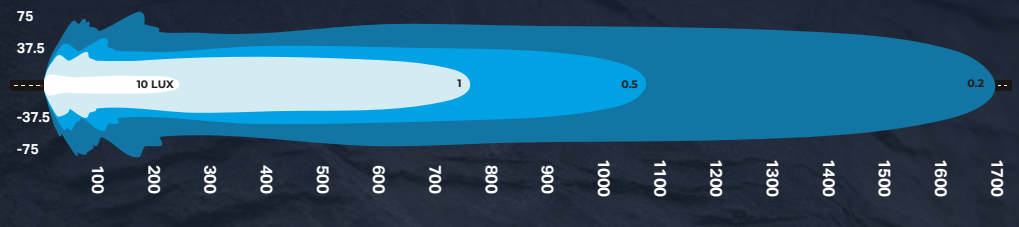

DVM205LEDW

750m
USABLE LIGHT