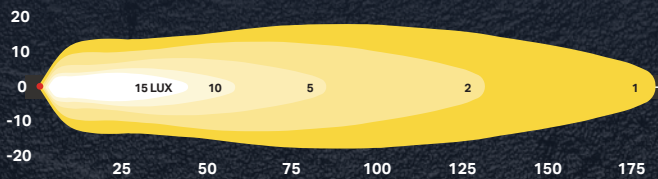

ATOM 45 - EURO BEAM