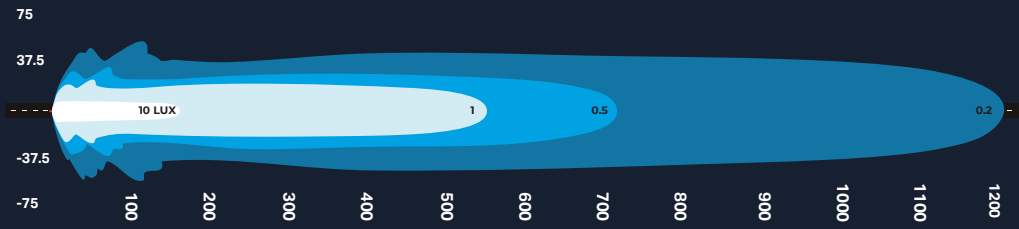

Prices per individual unit

355 & 405 Light Bars & Hi/Lo Versions now available. Call to enquire

DVM055LEDW

450m
USABLE LIGHT

DVM105LEDW

550m
USABLE LIGHT

DVM155LEDW

650m
USABLE LIGHT