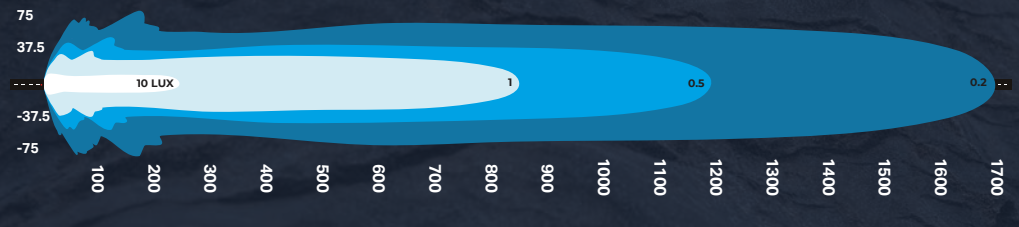

DVM255LEDW

850m
USABLE LIGHT