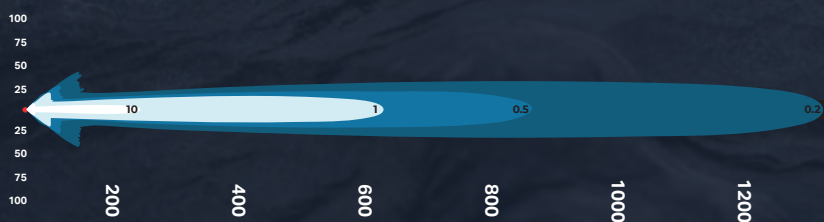

SPECIFICATIONS

Wattage	180 Watt
Light Source	19 x Cree LED
Output - Raw @ 25°	29726 Lumens
Output - Effective @ 25°	22324 Lumens
Voltage	9-36V
Current Draw	13.7A @ 13.5V
Operating Temp	-40°C to +80°C
Waterproof Rating	IP68
Connector Type	2 Pin standard Deutsch
Housing	Die Cast Alloy
Lens Construction	Polycarbonate
Bracket	4mm Stainless Steel
Colour	4000k or 5700K
Lifespan	50,000 Hours
Diameter	230mm
Net Weight	3.45kg
Mounting Suitable	All Types
Beams Available	Combo
Warranty	5 Years
Harness Included	Yes

PART NUMBER

Combo 5700K	PVM2318LEDC $1,698
Combo 4000K	PVM2318LEDC4 $1,698
Combo 5700k Chrome Rim	PVM2318LEDC-C $1,818
Combo 4000k Chrome Rim	PVM2318LEDC4-C $1,818

Prices per pair