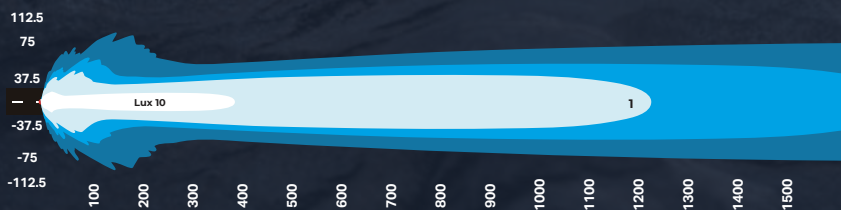

PART NUMBER

Widr	PVM1890LEDW \$998
Widr-Chrome Rim	EVM1890LEW-C \$1,098
Widr-4000K	PVM1890LEDW4 \$998
Widr-4000k Chrome Rim	PVM1890LEDW4-C \$1,098

Prices per pair

**NOW WITH
IMPROVED
DISTANCE**

140W SPOT

WIDR BEAM

1300m USABLE LIGHT

SPECIFICATIONS

Wattage	140 Watt
Light Source	19 x Osram LED's
Output - Raw @ 25°	29,220 Lumens
Output - Effective @ 25°	23,230 Lumens
Voltage	9-36V
Current Draw	9.6A @ 13.5V
Operating Temp.	-40°C to +80°C
Waterproof Rating	IP68
Connector Type	2 Pin standard Deutsch
Housing	Die Cast Alloy
Lens Construction	Polycarbonate
Bracket	4mm Stainless Steel
Colour	4000k or 5700K
Lifespan	50,000 Hours
Diameter	230mm
Net Weight	2.95kg
Mounting Suitable	All Types
Beams Available	Combo & Widr
Warranty	5 Years
Harness Included	Yes