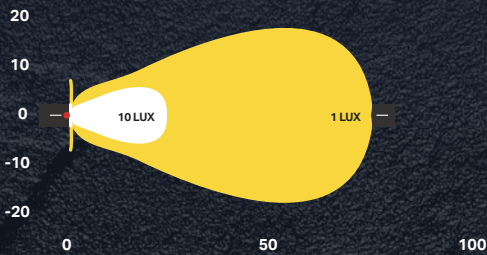

ATOM 25 - FLOOD BEAM

ATOM 25 - EURO BEAM