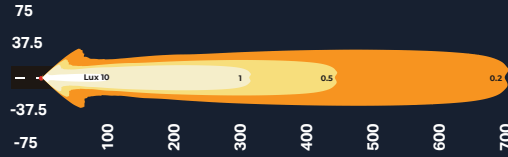

30W - LIGHT BAR

320m
USABLE LIGHT

*Spread optics also available