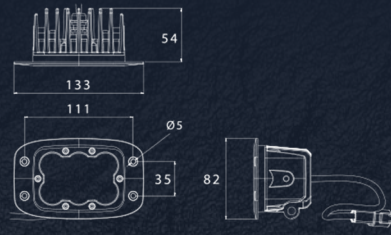

ATOM LED work lamps have proved their high performance and rugged construction in some of the most harsh environments.

The ATOM 25W can cover a wide range of applications from work lights on vehicles to lighting stairways, and service areas on larger machines. The latest in our line-up of ATOM lights is the recessed ATOM 25 which can be used effectively as auxiliary reverse lighting. The ultra-high output leads to outstanding performance, despite its compact size.

SPECIFICATIONS

Wattage	25 Watt
Light Source	6 x Hi-output LEDs
Light Output - Raw	2900 Lumens
Light Output - Effective	2328 Lumens
Voltage	9-36V or 24V only
Current Draw	1A @ 24V
Operating Temp.	-40°C to +80°C
Waterproof Rating	IP69
Connector Type	2 Pin Deutsch
Housing	Die Cast Alloy
Lens Construction	Polycarbonate
Bracket	3mm Stainless Steel
Colour Temp	3000,4000k or 5700k
Lifespan	50,000 Hours
Dimensions	92x88x58
Net Weight	460g
EMC Rating	CISPR 25 Class 3
Mounting Suitable	Upright and Pendant
Beams Available	25 & 60 deg
Warranty	5 Years

STANDARD

RECESSED

ATOM 25 - FLOOD BEAM

ATOM 25 - EURO BEAM

PART NUMBERS

Wide Flood Recessed	DVA25LEDWF/RB $149
Euro Beam Recessed	DVA25LEDEU/RB $149
Wide Flood	DVA25LEDWF/B $149
Euro Beam	DVA25LEDEU/B $149
Wide Flood Recessed - Chrome Rim	DVA25LEDWF/RC $159
Wide Flood - Chrome Rim	DVA25LEDWF/C $159
Euro Beam Recessed - Chrome Rim	DVA25LEDEU/RC $159
Euro Beam - Chrome Rim	DVA25LEDEU/C $159

Prices Per Individual Unit