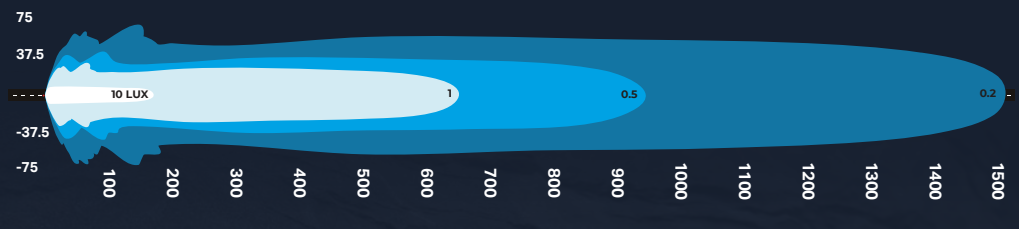

Prices per individual unit

355 & 405 Light Bars & Hi/Lo Versions now available. Call to enquire

DVM055LEDW

450m
USABLE LIGHT

DVM105LEDW

550m
USABLE LIGHT

DVM155LEDW

650m
USABLE LIGHT