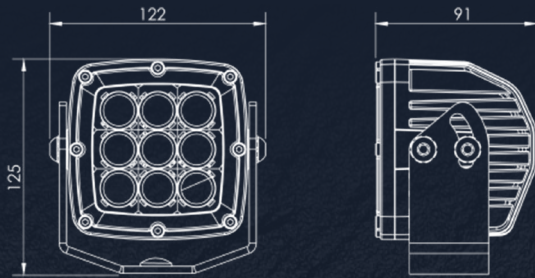

Our ATOM 45 LED work lamps take you to another level of auxiliary lighting, covering a wide range of applications from work lights on 4WD's and light vehicles to large machinery or additional lighting for camping areas. Its high light output, along with its IP68 waterproof rating, makes it extremely versatile. Made and engineered for extreme environments in Australia, and backed by a 5 Year Warranty, you have peace of mind that these lamps will continue to perform for the long term.

ATOM 45 - EURO BEAM

ATOM 45 - WIDE FLOOD

SPECIFICATIONS

Wattage	45 Watt
Light Source	9 x 5w
Light Output - Raw	5250 Lumens
Light Output - Effective	4180 Lumens
Voltage	10-36V or 24V only
Current Draw	1.9A
Operating Temp.	-40 to + 85 c
Waterproof Rating	IP69
Connector Type	2 Pin Deutsch
Bracket	4mm Stainless Steel
Colour Temp	4000k or 5700k std
Lifespan	50,000 Hours
Net Weight	1.4kg
EMC Rating	CISPR 25 Class 3
Mounting Suitable	Upright and Pendant
Beams Available	10 -110Deg
Warranty	5 Years

PART NUMBERS

Wide Flood	DVA45LEDWF $299
Euro Beam	DVA45LEDEU $299

Prices Per Individual Unit