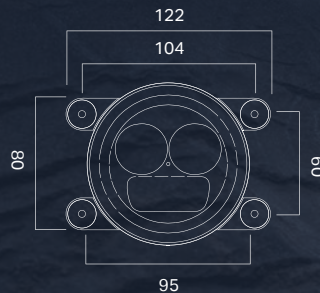

The Nitro Smart has been designed to give drivers the opportunity of improving visibility and safety whilst driving, without affecting the original image of your vehicle. Nitro Smart has been designed to be fitted directly into the Jeep Wrangler, but can also be integrated with other bullbars and bumpers to provide significantly more light output. A pair of these lamps will deliver 1 Lux at 500 metres from the driving light function.

SPECIFICATIONS

Light Source	LED
Voltage	9V-32V
Current Draw	4.4A @ 13.5V
Operating Temp.	-40°C to +80°C
Waterproof Rating	IP67
Connector Type	8 PIN JST
Housing	Aluminium
Lens Construction	Polycarbonate
Colour Temperature	5700K
Lifespan	50,000 Hours
Diameter / Dimensions	95mm
Net Weight	800g
Mounting Suitable	4 Point
Warranty	5 Years

PART NUMBER

Light Pair With Harness	SB90/KIT \$499
Light Pair	SB90/PR \$425
Single Light	SB90 \$212.50
Wiring Harness	SB90WH \$75

Prices per individual unit

The Nitro 80 follows on from the Nitro 140 in a line of high performance products using a sophisticated Contrl[®] optic, significantly increasing distance while the central Widr[®] optic gives 180 Deg of width. The stainless steel mounting system makes adjustment simple but able to withstand high levels of vibration. Clear lens covers, a wiring harness and anti-theft nuts are all included.

1000m USABLE LIGHT

SPECIFICATIONS

Wattage	80 Watt
Light Source	19 LumiLED L.E.D's
Light Output - Raw	11095 / lamp
Light Output - Effective	8149 / lamp
Voltage	9V - 36V
Current Draw	6.6A @ 13.5V
Operating Temp.	-40°C to +80°C
Waterproof Rating	IP68
Connector Type	2 Pin Waterproof
Housing	Die Cast Alloy
Lens Construction	Polycarbonate
Bracket	3mm Stainless Steel
Colour	5700K or 4000K
Lifespan	50,000 Hours
Diameter	170mm
Net Weight	1.3kgs
Mounting Suitable	All Types
Beams Available	Widr [®]
Warranty	5 Years
Harness Included	Yes*