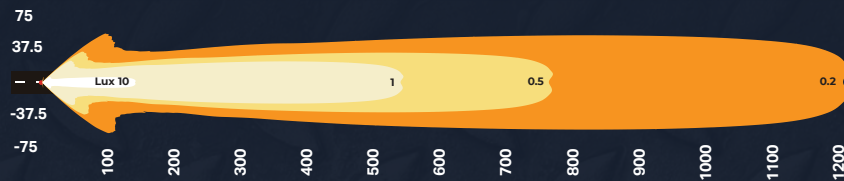

320m
USABLE LIGHT

*Spread optics also available

60W - LIGHT BAR

450m
USABLE LIGHT

*Spread optics also available

90W - LIGHT BAR

550m
USABLE LIGHT

*Spread optics also available