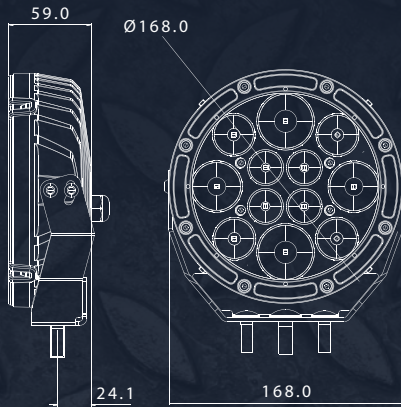

PART NUMBER

Raptor 60 4000K	RAP070DL4 $579
Raptor 60 5700K	RAP070DL $579

Prices per pair, including GST