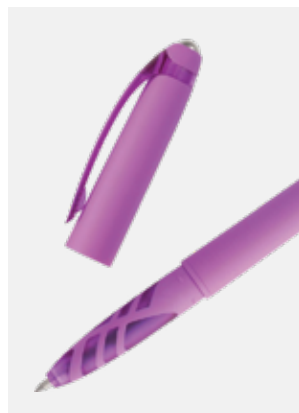

Decorate with:

Silkscreen

MOQ: 100

SM-5348

Carlow Recycled Gel Pen

Modern, comfortable barrel with black gel ink, made from recycled ABS plastic.

Starting at \$0.98

Decorate with: Color Pad Print

MOQ: 150

SM-5347

Rovio Recycled Fidget Stylus Pen

Rolling fidget ball to help reduce stress and improve focus, built-in stylus for touchscreen use, and soft touch coating for a comfortable grip.

Starting at \$2.25