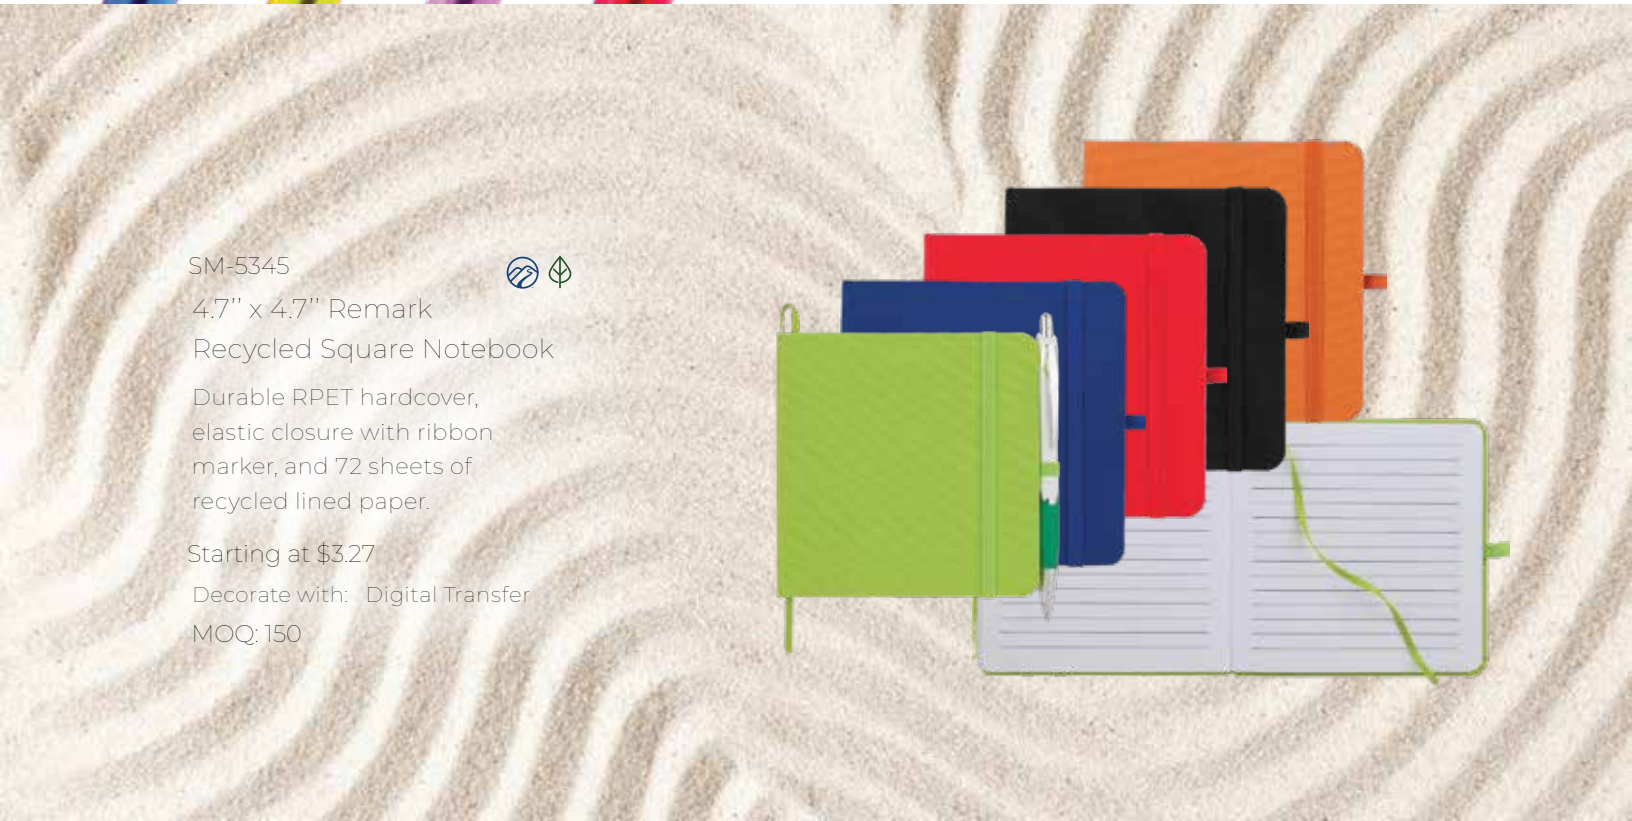

Carlow Recycled Gel Pen

Modern, comfortable barrel with black gel ink, made from recycled ABS plastic.

Starting at $0.98

Decorate with: Color Pad Print

MOQ: 250

SM-5345

4.7" x 4.7" Remark Recycled Square Notebook

Durable RPET hardcover, elastic closure with ribbon marker, and 72 sheets of recycled lined paper.

Starting at $3.27

Decorate with: Digital Transfer

MOQ: 150