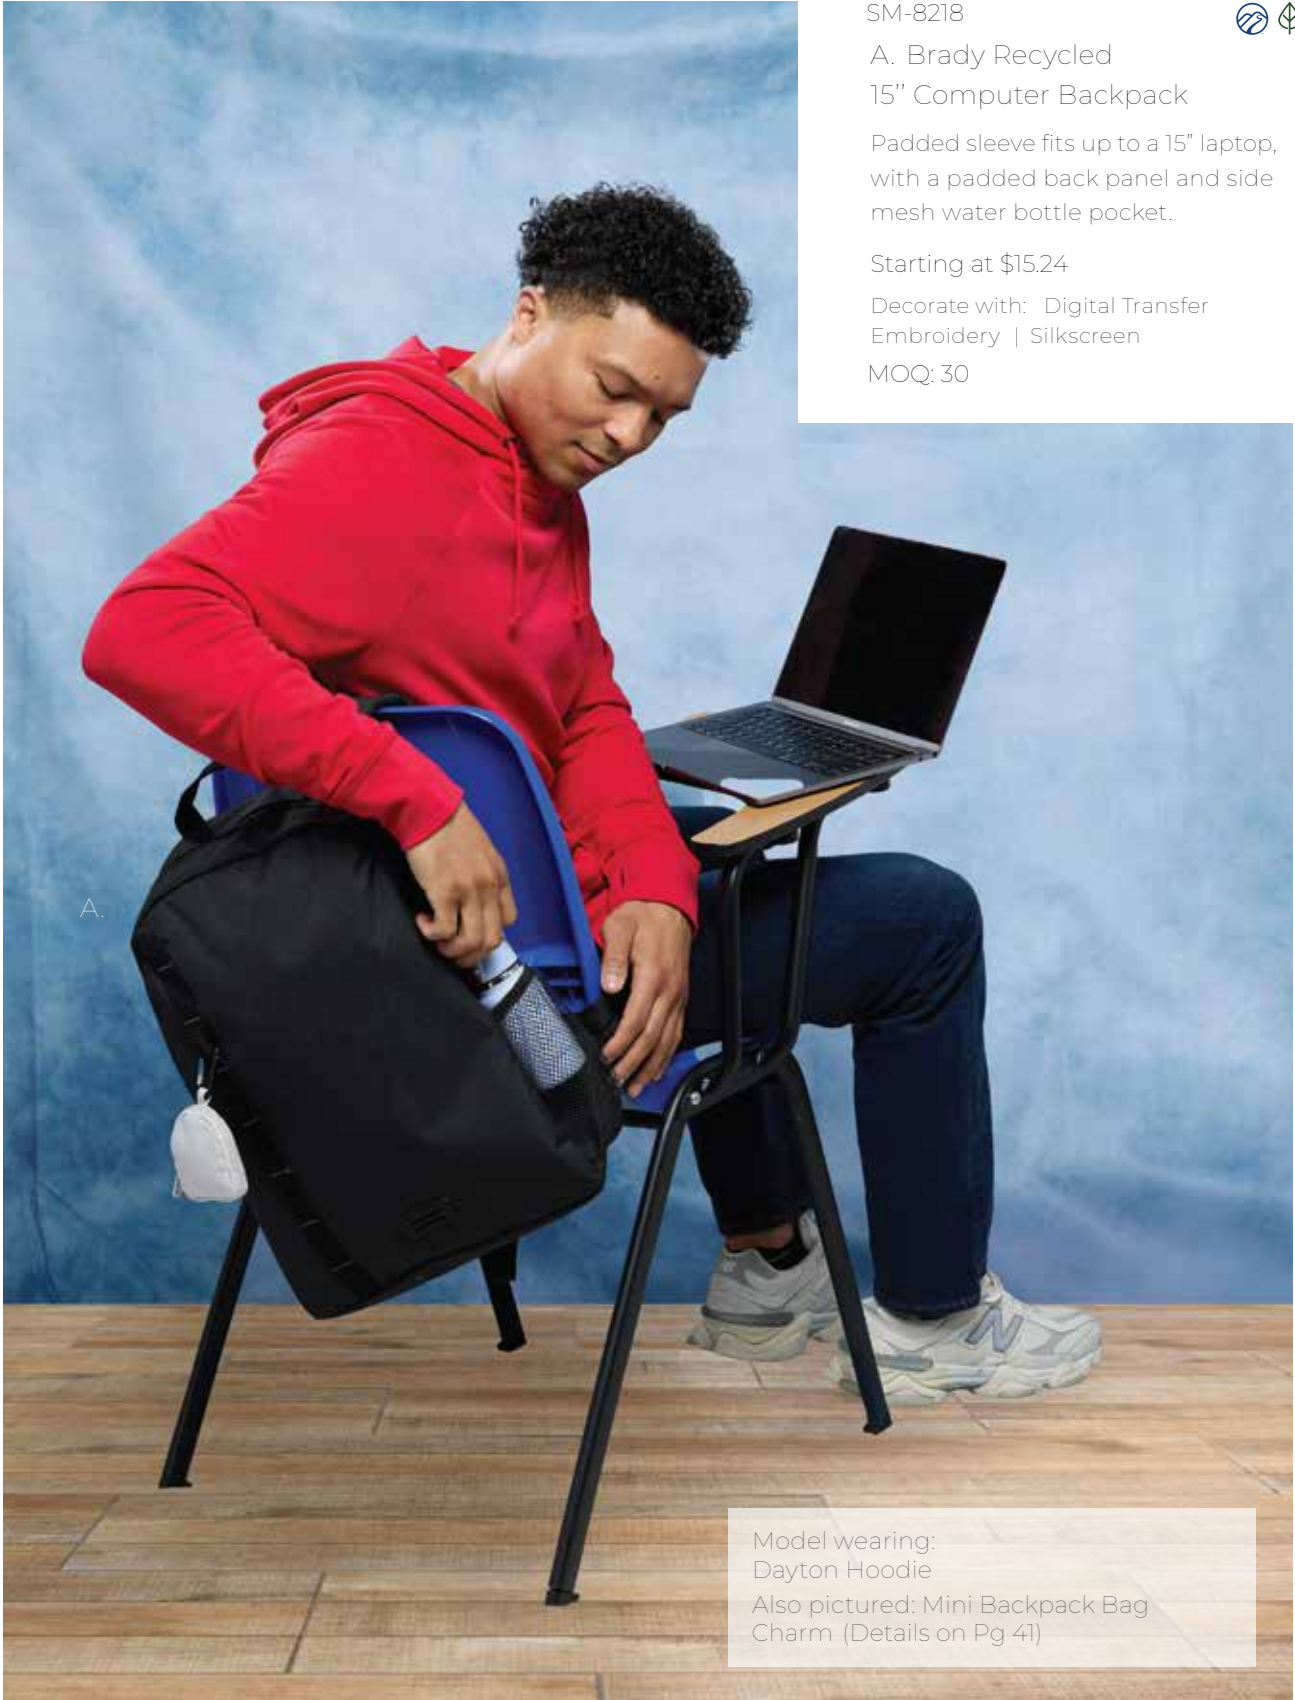

SM-8218

A. Brady Recycled
15" Computer Backpack

Padded sleeve fits up to a 15" laptop,
with a padded back panel and side
mesh water bottle pocket.

Starting at $15.24

Decorate with: Digital Transfer
Embroidery | Silkscreen

MOQ: 30

A.

Model wearing:
Dayton Hoodie
Also pictured: Mini Backpack Bag
Charm (Details on Pg 41)