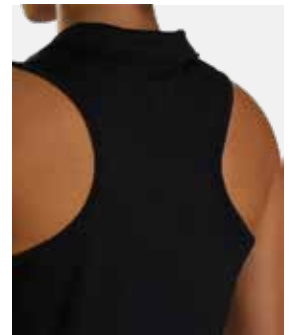

GAME ON

Built for movement and made to perform. These active essentials keep your brand in play from competition to everyday play.

TM96322 Women's XS-2XL

A. FootJoy Women's Racerback Performance Golf Tank Polo

Tailored, feminine fit with lightweight, breathable, four-way stretch fabric and moisture-wicking performance.

Blank starting at $97.54

MOQ: 1

Decorate with: Embroidery | HXD

3861-17

B. Arctic Zone® 20 Can Insulated Pickleball Tote Cooler

Front pocket holds up to two pickleball paddles, with an insulated, easy-to-clean PEVA-lined main compartment.