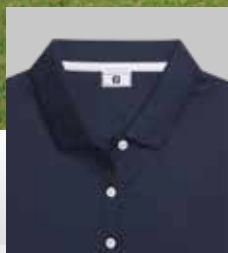

TEE UP THE SEASON

▶ Play Video

Step onto the course with confidence. Thoughtfully designed golf essentials that bring comfort, performance, and polish to every summer event.

TM16318 Women's XS-2XL

A. FootJoy Solid Lisle Performance Golf Polo

Lightweight lisle knit fabric with a silky-smooth feel that's breathable and moisture-wicking.

Blank starting at $97.54

MOQ: 1

Decorate with:

Digital Transfer | Embroidery | HXD | Laser

TM16320 Men's S-3XL

B. FootJoy Men's Tonal Dot Performance Golf Polo

Four-way stretch fabrication promotes full mobility and comfort through movement and features moisture-wicking technology.

Blank starting at $97.54

MOQ: 1

Decorate with: Digital Transfer | Embroidery | HXD