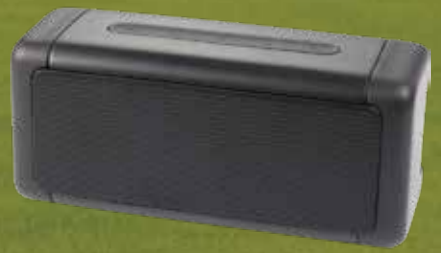

7195-71

Sound Wedge Magnetic Outdoor Speaker

Magnetic attachment secures to metal surfaces, charges from 0% to 100% in under 2 hours, and features an IP67 waterproof rating.

Starting at $40.30

Decorate with:
Digital Print
MOQ: 15

1857-02

FootJoy Deluxe Shoe Bag

Interior mesh pocket for shoe storage, stow divider to keep shoes separated and secure, and exterior zipper pocket for small essentials.

Starting at $64.25

Decorate with: Digital Transfer | Embroidery
MOQ: 10