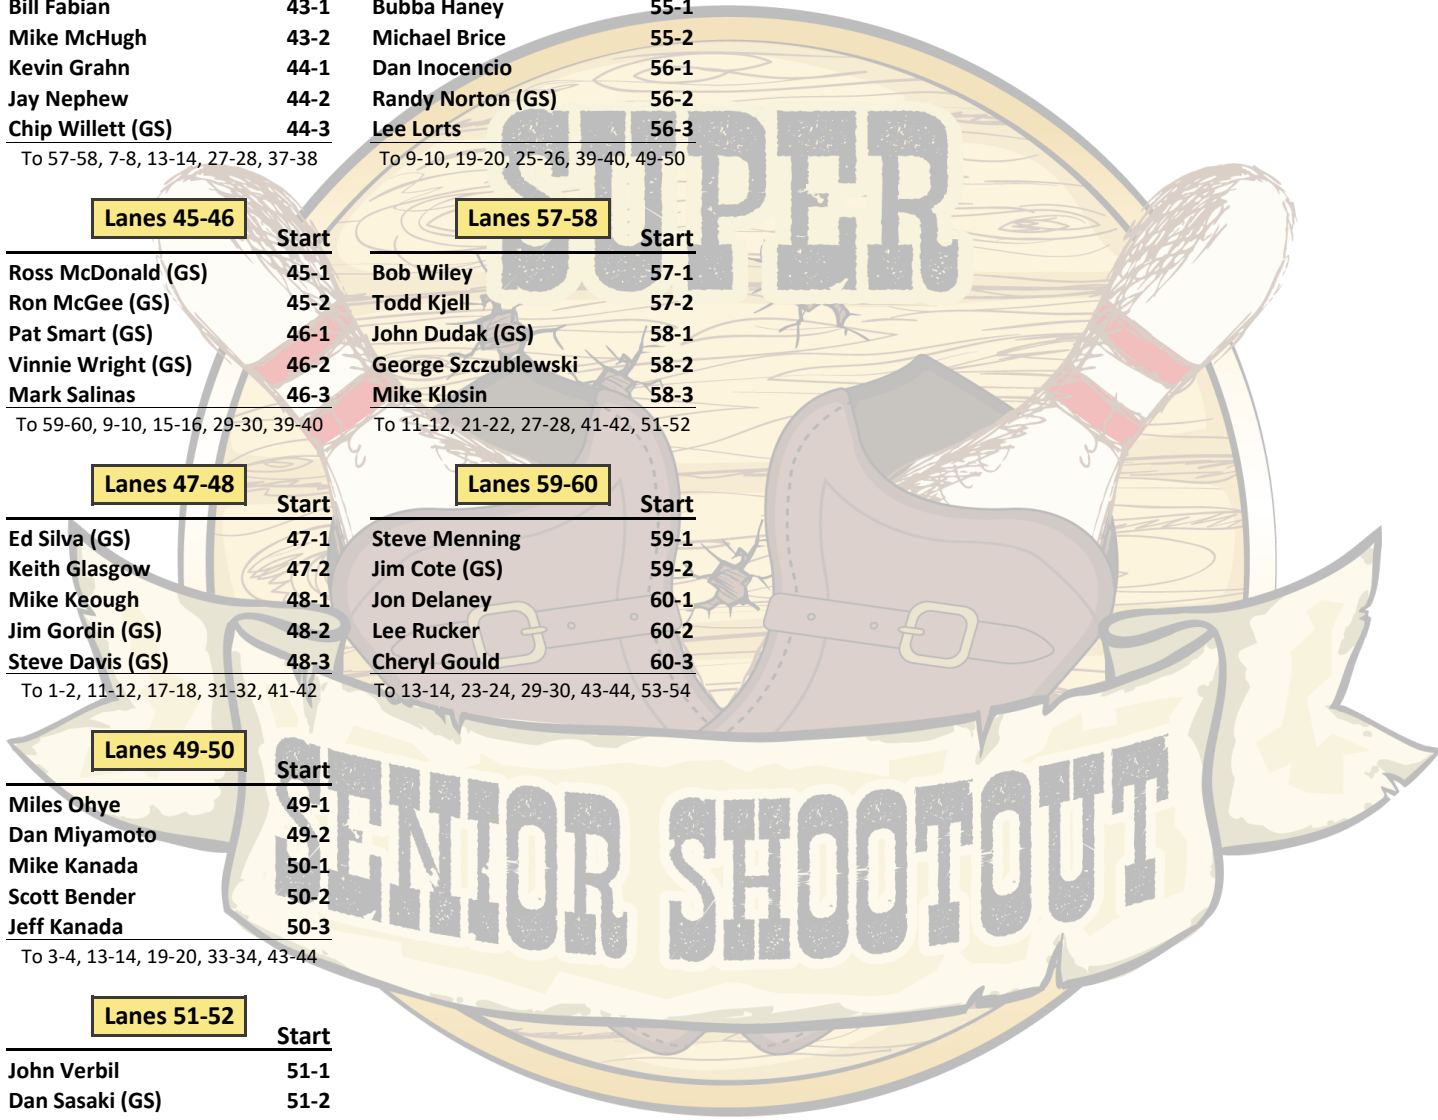

To 55-56, 5-6, 11-12, 25-26, 35-36

Lanes 53-54

	Start
Steven Brinkman	53-1
Ryan Lever	53-2
Craig Miller	54-1
Eddie Graham, Jr.	54-2
Brian Kretzer	54-3

To 7-8, 17-18, 23-24, 37-38, 47-48

Lanes 43-44

	Start
Bill Fabian	43-1
Mike McHugh	43-2
Kevin Grahn	44-1
Jay Nephew	44-2
Chip Willett (GS)	44-3

To 57-58, 7-8, 13-14, 27-28, 37-38

Lanes 55-56

	Start
Bubba Haney	55-1
Michael Brice	55-2
Dan Inocencio	56-1
Randy Norton (GS)	56-2
Lee Lorts	56-3

To 9-10, 19-20, 25-26, 39-40, 49-50

Lanes 45-46

	Start
Ross McDonald (GS)	45-1
Ron McGee (GS)	45-2
Pat Smart (GS)	46-1
Vinnie Wright (GS)	46-2
Mark Salinas	46-3

To 59-60, 9-10, 15-16, 29-30, 39-40

Lanes 57-58

	Start
Bob Wiley	57-1
Todd Kjell	57-2
John Dudak (GS)	58-1
George Szczublewski	58-2
Mike Klosin	58-3

To 11-12, 21-22, 27-28, 41-42, 51-52

Lanes 47-48

	Start
Ed Silva (GS)	47-1
Keith Glasgow	47-2
Mike Keough	48-1
Jim Gordin (GS)	48-2
Steve Davis (GS)	48-3

To 1-2, 11-12, 17-18, 31-32, 41-42

Lanes 59-60

	Start
Steve Menning	59-1
Jim Cote (GS)	59-2
Jon Delaney	60-1
Lee Rucker	60-2
Cheryl Gould	60-3

To 13-14, 23-24, 29-30, 43-44, 53-54

Lanes 49-50

	Start
Miles Ohye	49-1
Dan Miyamoto	49-2
Mike Kanada	50-1
Scott Bender	50-2
Jeff Kanada	50-3

To 3-4, 13-14, 19-20, 33-34, 43-44

Lanes 51-52

	Start
John Verbil	51-1
Dan Sasaki (GS)	51-2
Keith Dommer	52-1
Howie Loosbroock (GS)	52-2
Dwight Burns	52-3

To 5-6, 15-16, 21-22, 35-36, 45-46

(GS) = Grand Senior