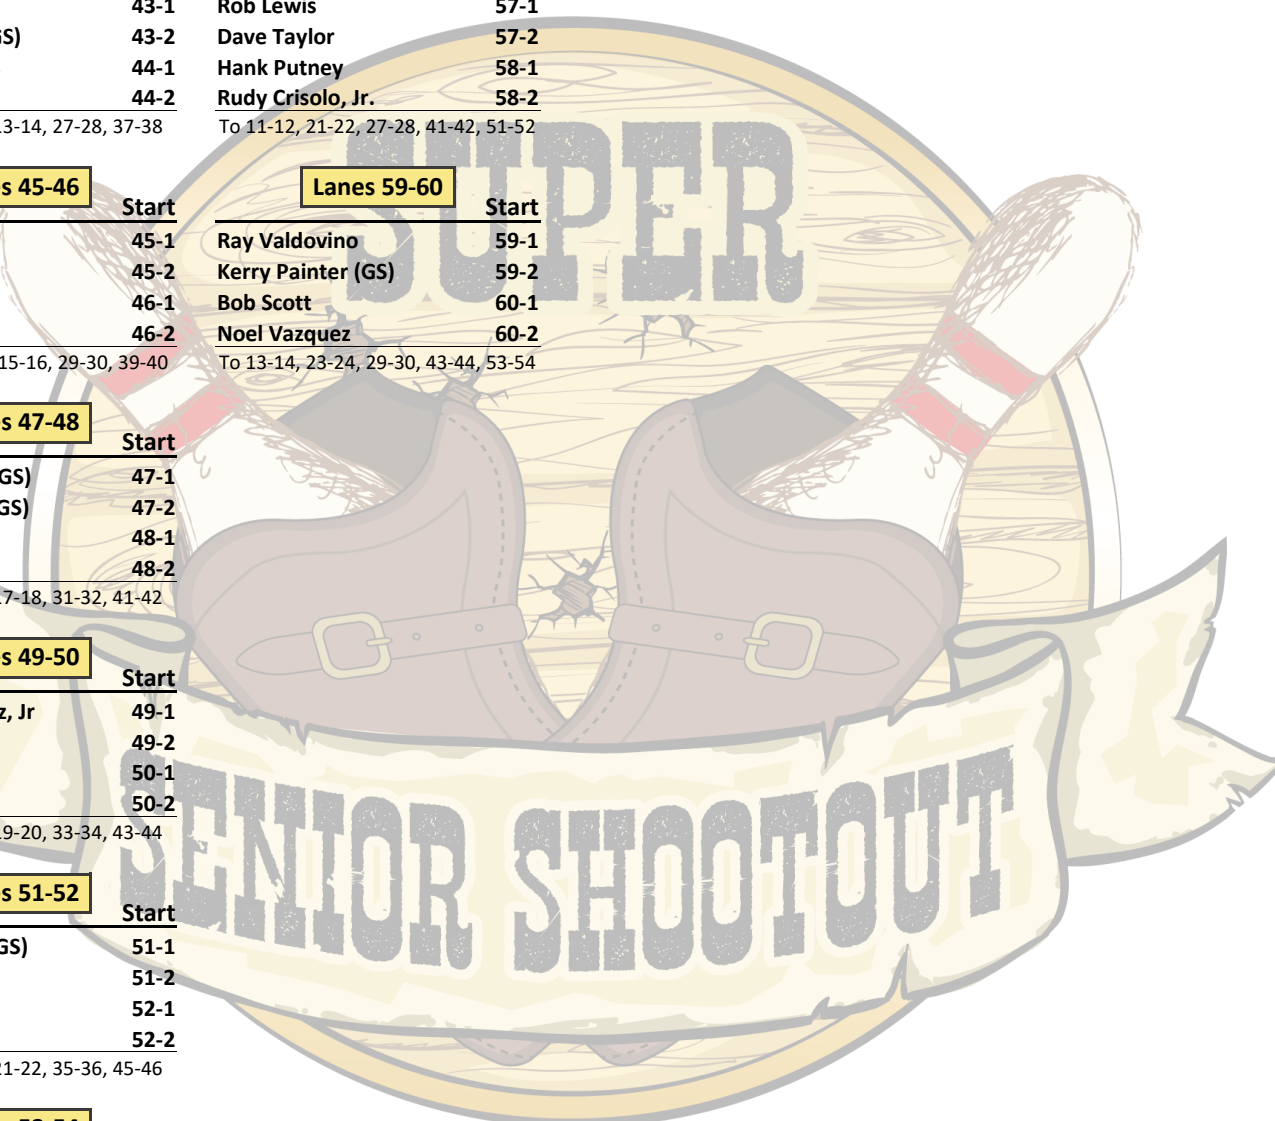

Qualifying Round - 9:00 AM

Lanes 41-42

	Start
Warren Eales	41-1
John Perry	41-2
Mike Warren (GS)	42-1
Butch Warren (GS)	42-2
To 55-56, 5-6, 11-12, 25-26, 35-36	

Lanes 55-56

	Start
Peter Senf	55-1
Mark Johnston	55-2
John Henry, Jr (GS)	56-1
Larry Roberts	56-2
To 9-10, 19-20, 25-26, 39-40, 49-50	

Lanes 43-44

	Start
Gerry Keslar	43-1
Roger Stone (GS)	43-2
Pete Scrempos	44-1
Nick Melnikoff	44-2
To 57-58, 7-8, 13-14, 27-28, 37-38	

Lanes 57-58

	Start
Rob Lewis	57-1
Dave Taylor	57-2
Hank Putney	58-1
Rudy Crisolo, Jr.	58-2
To 11-12, 21-22, 27-28, 41-42, 51-52	

Lanes 45-46

	Start
Keith Lesko	45-1
Curt Guinn	45-2
Carl Breaman	46-1
Mike Smith	46-2
To 59-60, 9-10, 15-16, 29-30, 39-40	

Lanes 59-60

	Start
Ray Valdovino	59-1
Kerry Painter (GS)	59-2
Bob Scott	60-1
Noel Vazquez	60-2
To 13-14, 23-24, 29-30, 43-44, 53-54	

Lanes 47-48

	Start
Gary Morgan (GS)	47-1
Greg Scheetz (GS)	47-2
Bill Sell (GS)	48-1
Bill Rowe	48-2
To 1-2, 11-12, 17-18, 31-32, 41-42	

Lanes 49-50

	Start
Tony Rodriguez, Jr	49-1
Ricky Schissler	49-2
Gary Baker	50-1
Kim Johnson	50-2
To 3-4, 13-14, 19-20, 33-34, 43-44	

Lanes 51-52

	Start
Paul Mielens (GS)	51-1
Bob Wiley	51-2
Rick Hara	52-1
Kyle Wier	52-2
To 5-6, 15-16, 21-22, 35-36, 45-46	

Lanes 53-54

	Start
John Bertolina (GS)	53-1
Max Shellabarger (GS)	53-2
Jeff Jamison (GS)	54-1
Craig Harrington	54-2
To 7-8, 17-18, 23-24, 37-38, 47-48	

(SD) = Super-Duper Senior