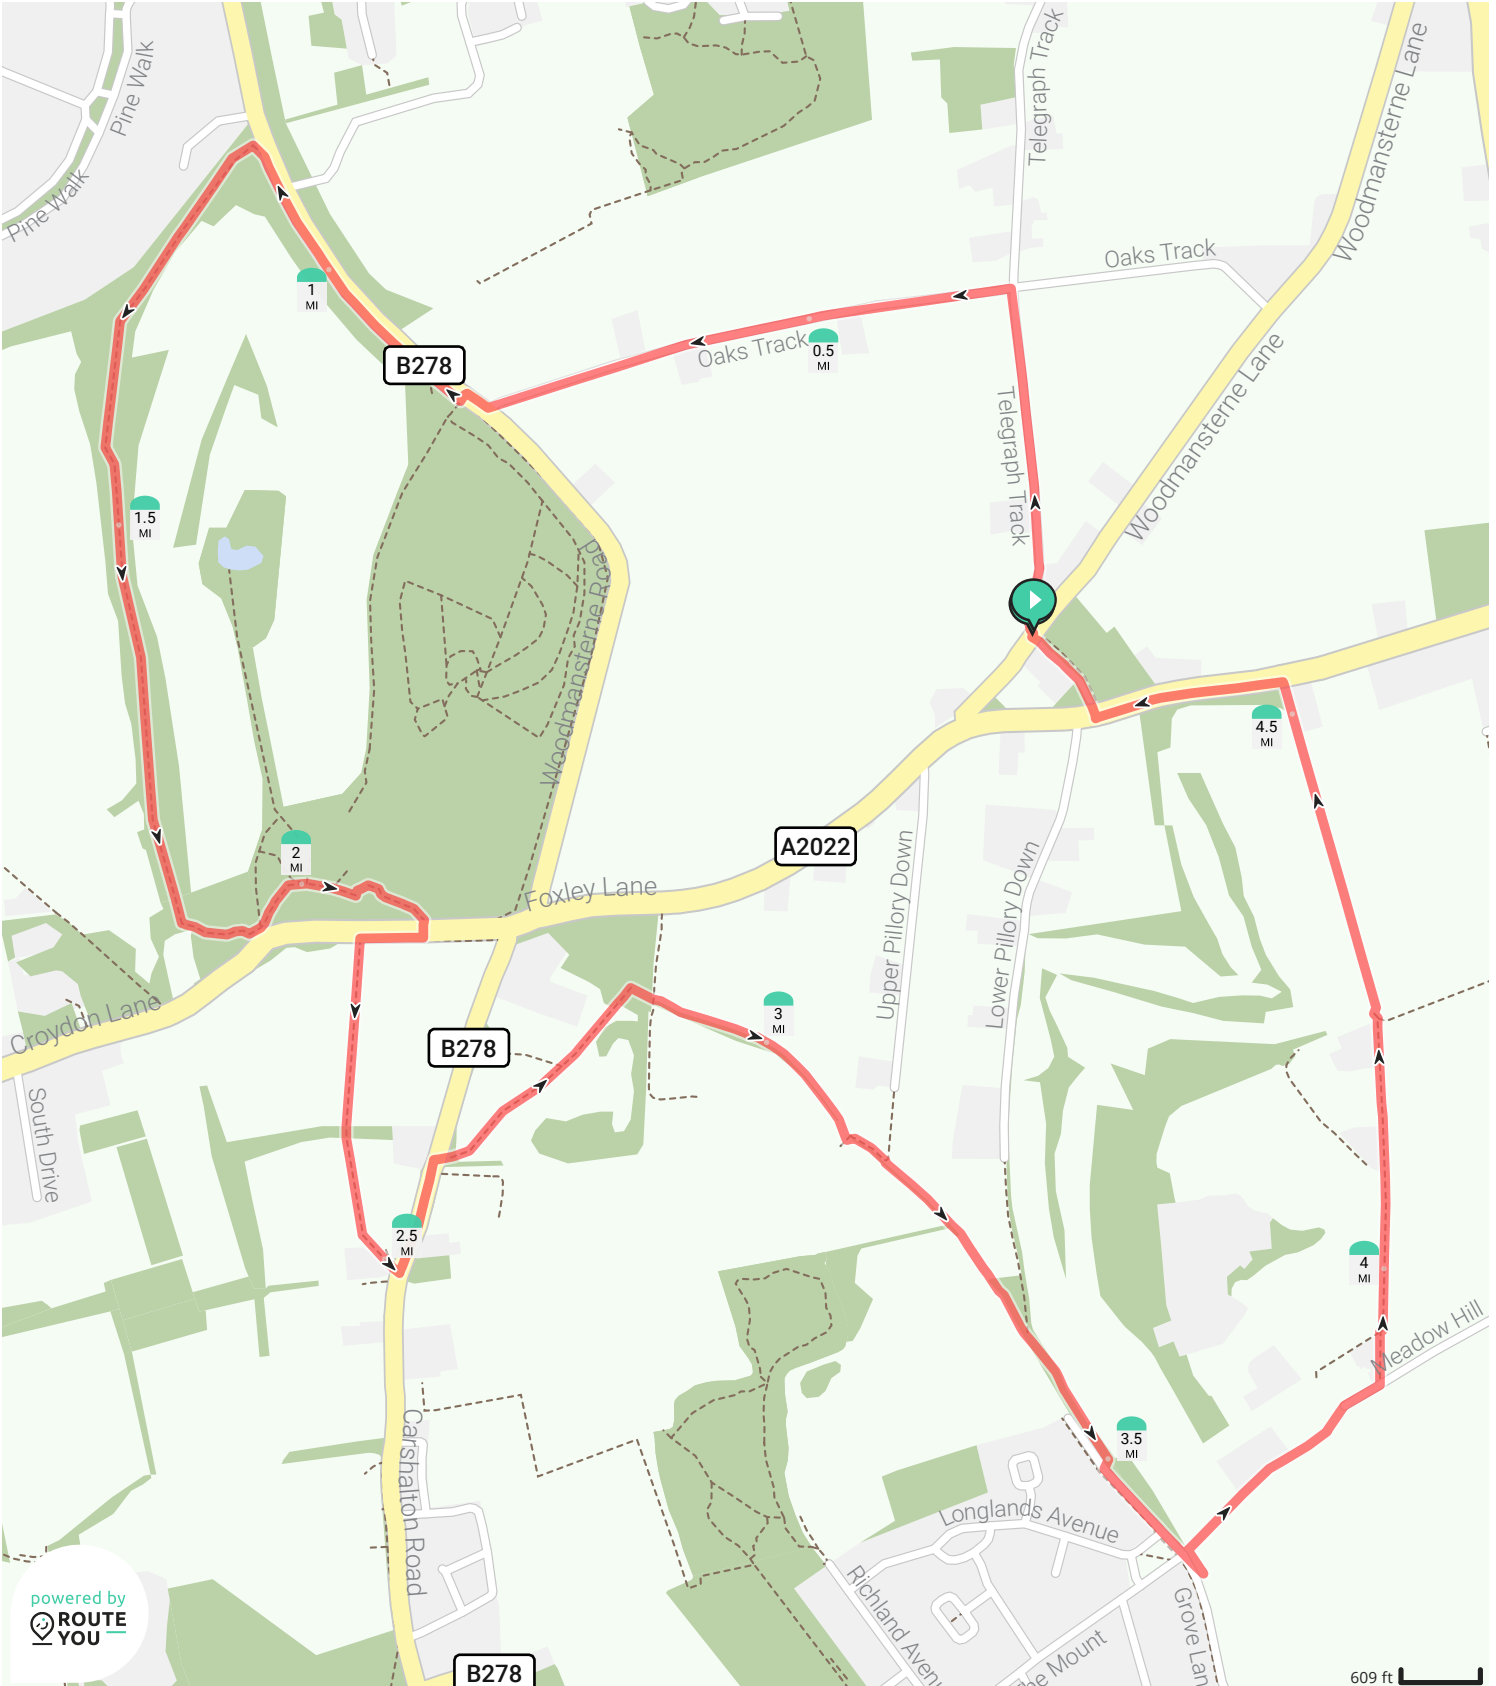

# Sutton Countryside Walk

View on mobile

By On the road in Great Britain and Ireland

Length: 4.87 mi

Ascent: 262.0 ft

difficulty level: 6/10

Woodmansterne Lane, Sutton, United Kingdom

Woodmansterne Lane, Sutton, United Kingdom

powered by ROUTE YOU