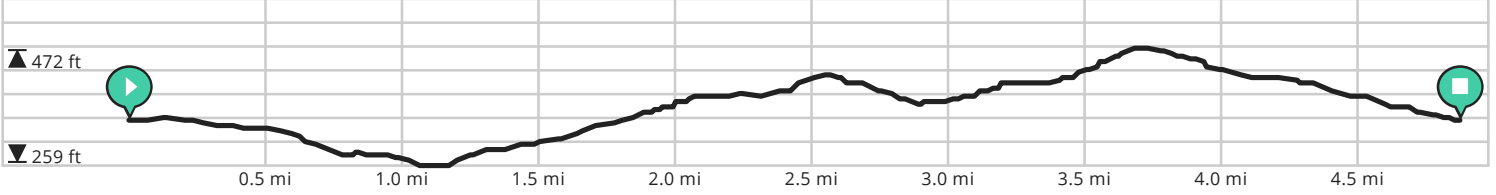

# Sutton Countryside Walk

View on mobile

By On the road in Great Britain and Ireland

Length: 4.87 mi

Ascent: 262.0 ft

difficulty level: 6/10

Woodmansterne Lane, Sutton, United Kingdom

Woodmansterne Lane, Sutton, United Kingdom