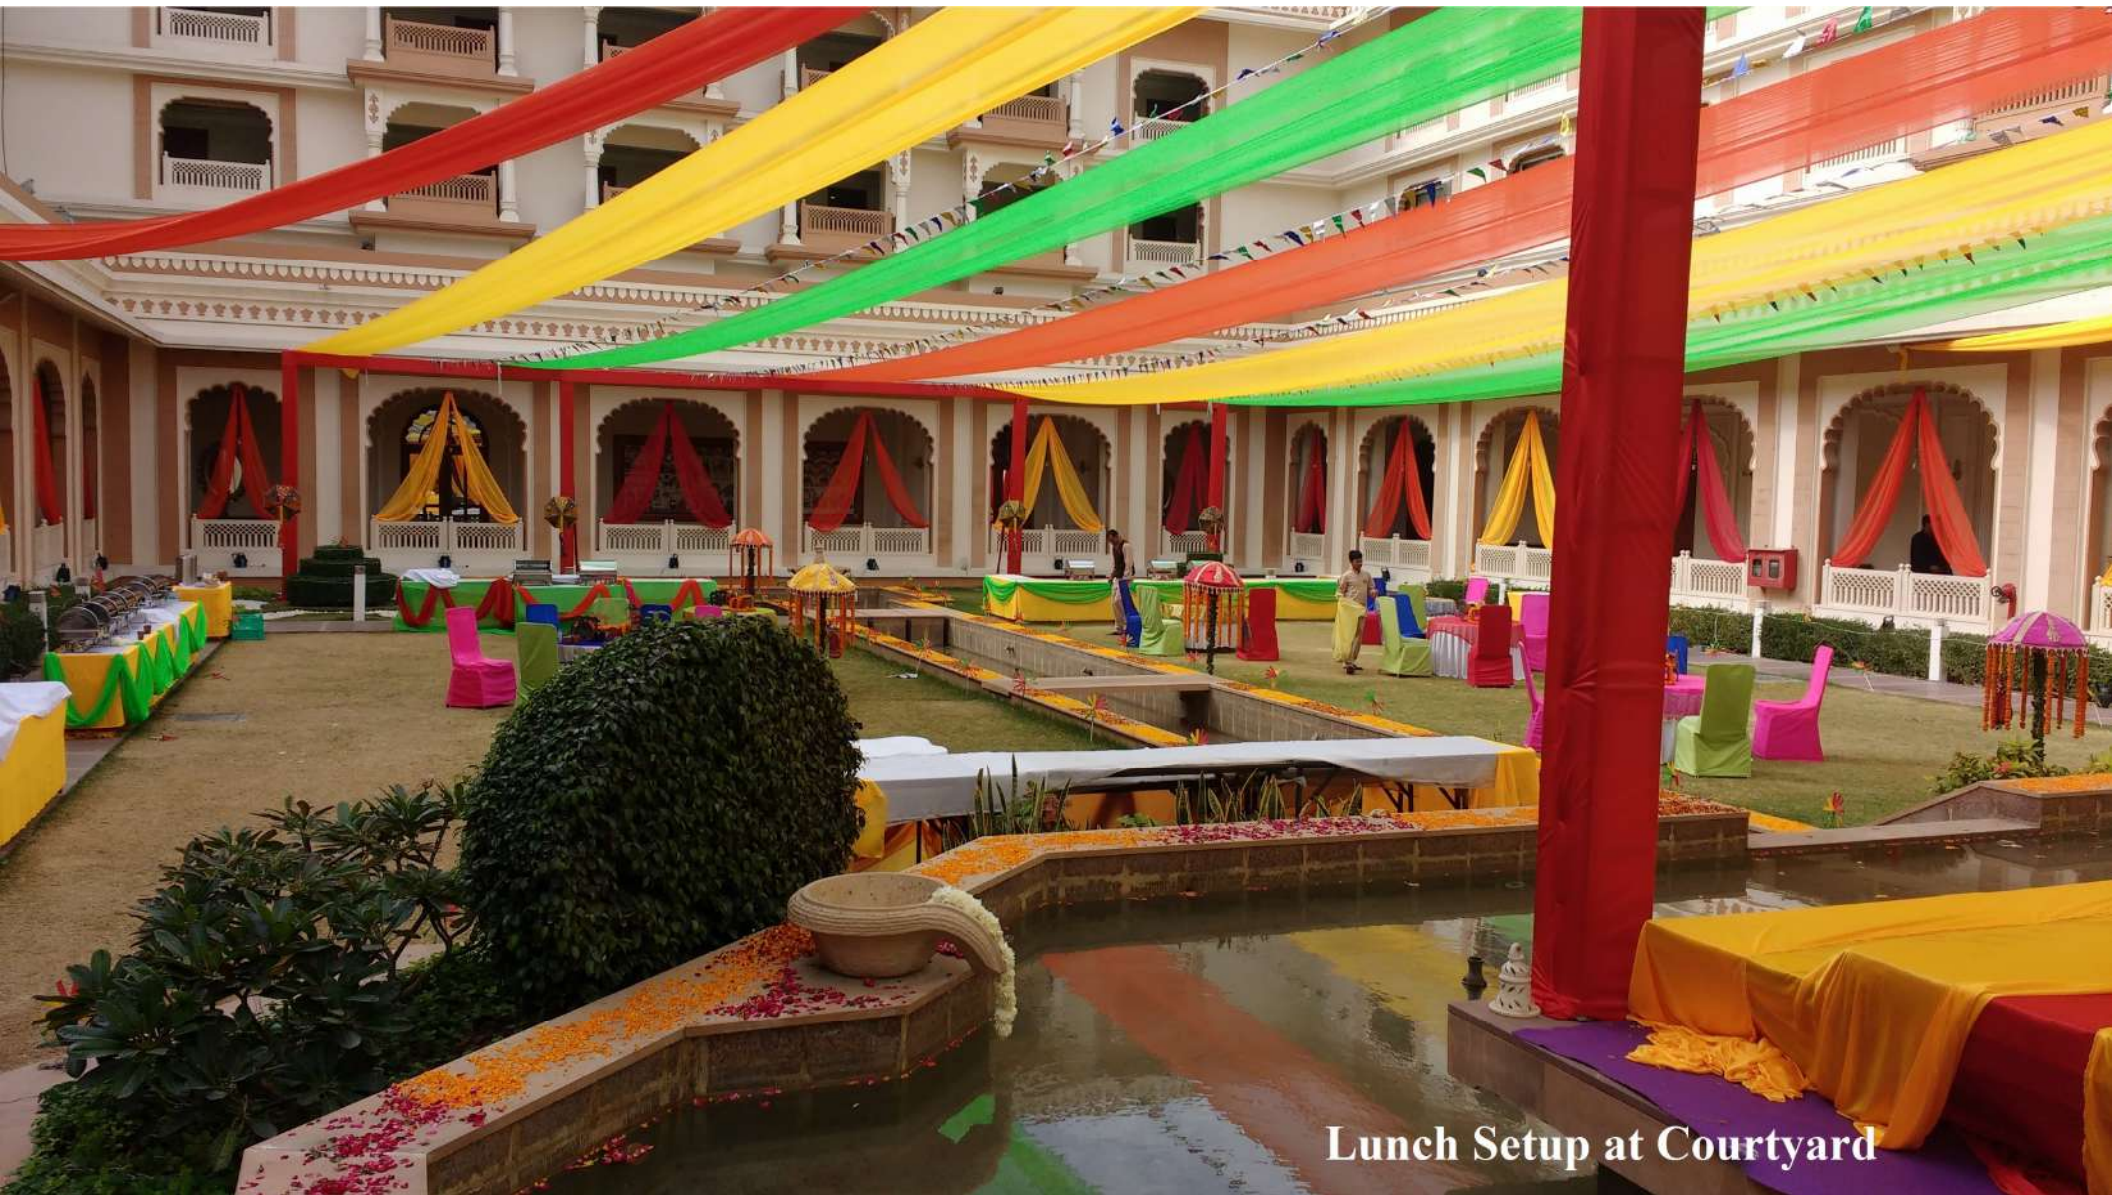

Indiana
Palace Jodhpur

 **Indana**
Palace Jodhpur

Barat Arrival on Elephant

Porch-Barat Arrival

Welcoming the Barat in Lobby

Photo Courtesy: Infinite Memories

Lunch Setup at Courtyard

Ceremony & Lunch-Courtyard

13.05.2015

Evening Ghazal program-Courtyard

Jal mahal Hall Decoration

Jal Mahal Hall

Photo Courtesy: Infinite Memories

Stage Setup at Jal Mahal

Seating at Jalmahal

31.12.2014

Count
Down
0
15

Happy New Year's

Count

TheLestrop

31.12.2014

400 Persons Seating at Jalmahal

31 12 2014

Buffet Setup at Pre Function area

1000 Pax Dinner-Lawn

1000 Pax dinner at Lawn

Dinner Setup at Lawn

Buffet setup at Lawn

Jal Mahal	B40xL80xH15ft	3200SqFt
Rang Mahal	B40xL80xH15ft	3200SqFt
Hawa Mahal	B40xL80xH15ft	3200SqFt
Total Together	B120xL80xH15ft	9600SqFt
Banquet Hall+Prefunction		13684SqFt
Mewar	L28xB34xH15	952 SqFt
Marwar	L43xB34XH15	1462SqFt
Board Room	L11xB16xH10	176 SqFt 10Pax
Lawn		40000SqFt