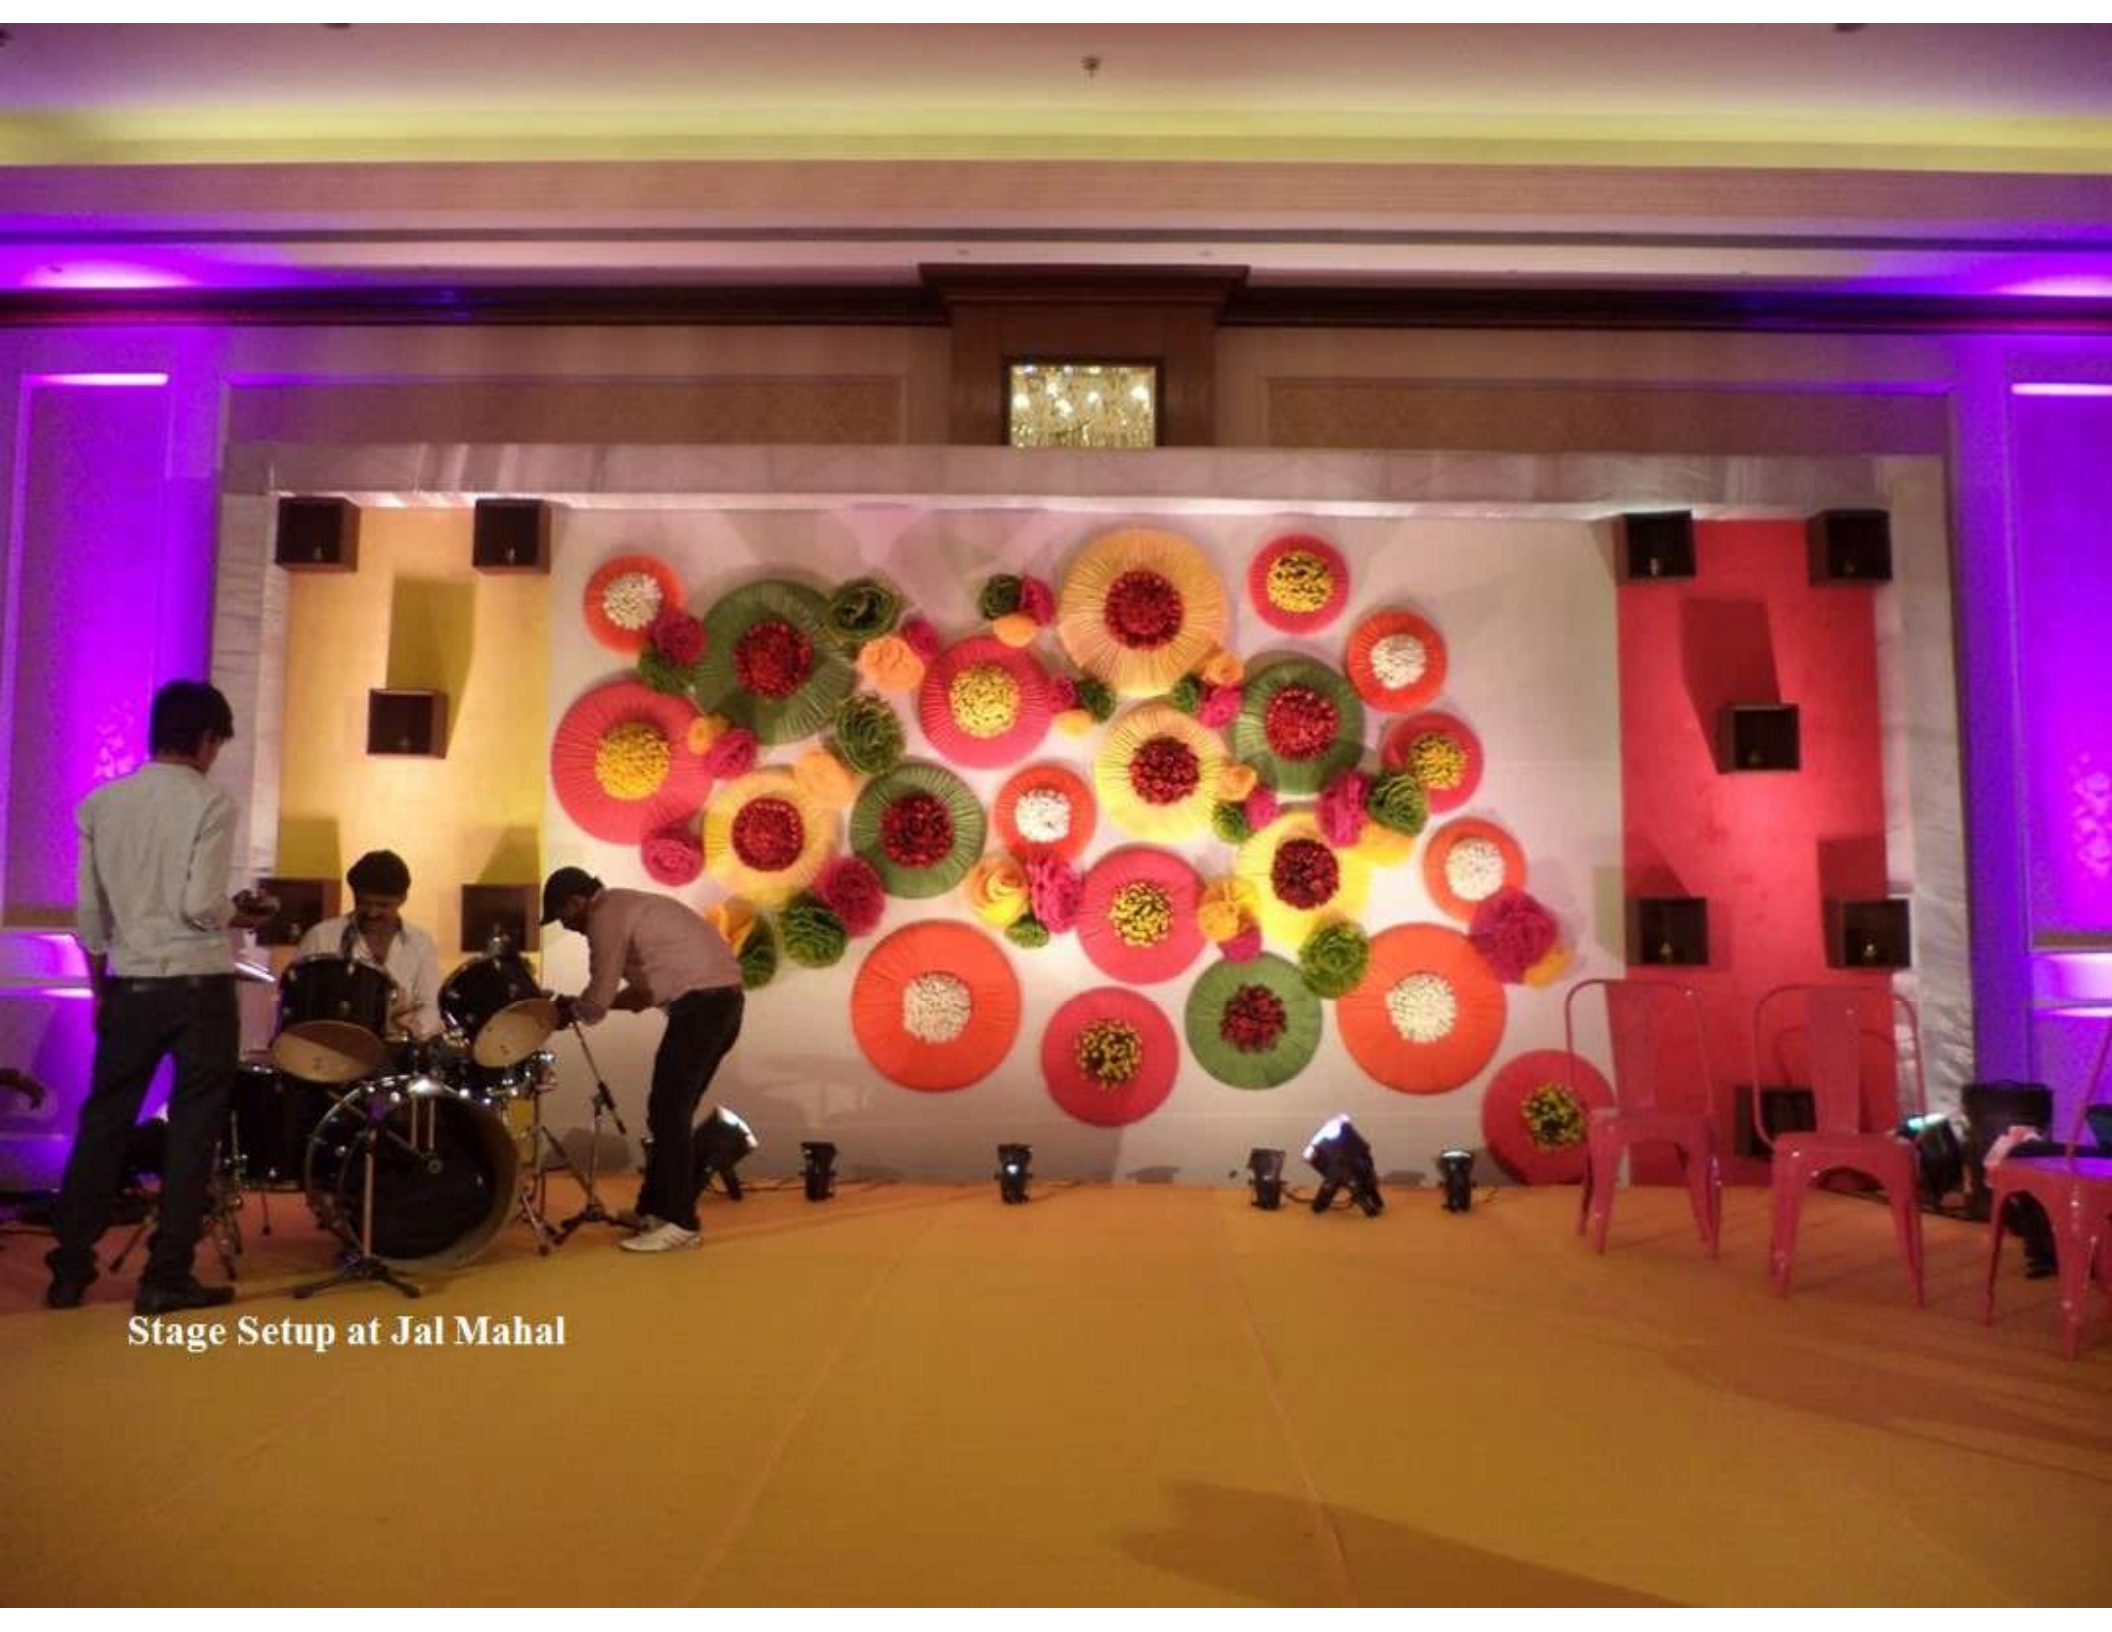

Indiana
Palace Jodhpur

 **Indana**
Palace Jodhpur

Barat Arrival on Elephant

Porch-Barat Arrival

Welcoming the Barat in Lobby

Photo Courtesy: Infinite Memories

Lunch Setup at Courtyard

Ceremony & Lunch-Courtyard

13.05.2015

Evening Ghazal program-Courtyard

Jal mahal Hall Decoration

Jal Mahal Hall

Photo Courtesy: Infinite Memories

Stage Setup at Jal Mahal

Seating at Jalmahal

31.12.2014

Count
Down
0
15

Happy New Year's

Count

TheLestrop

31.12.2014

400 Persons Seating at Jalmahal

31 12 2014

Buffet Setup at Pre Function area