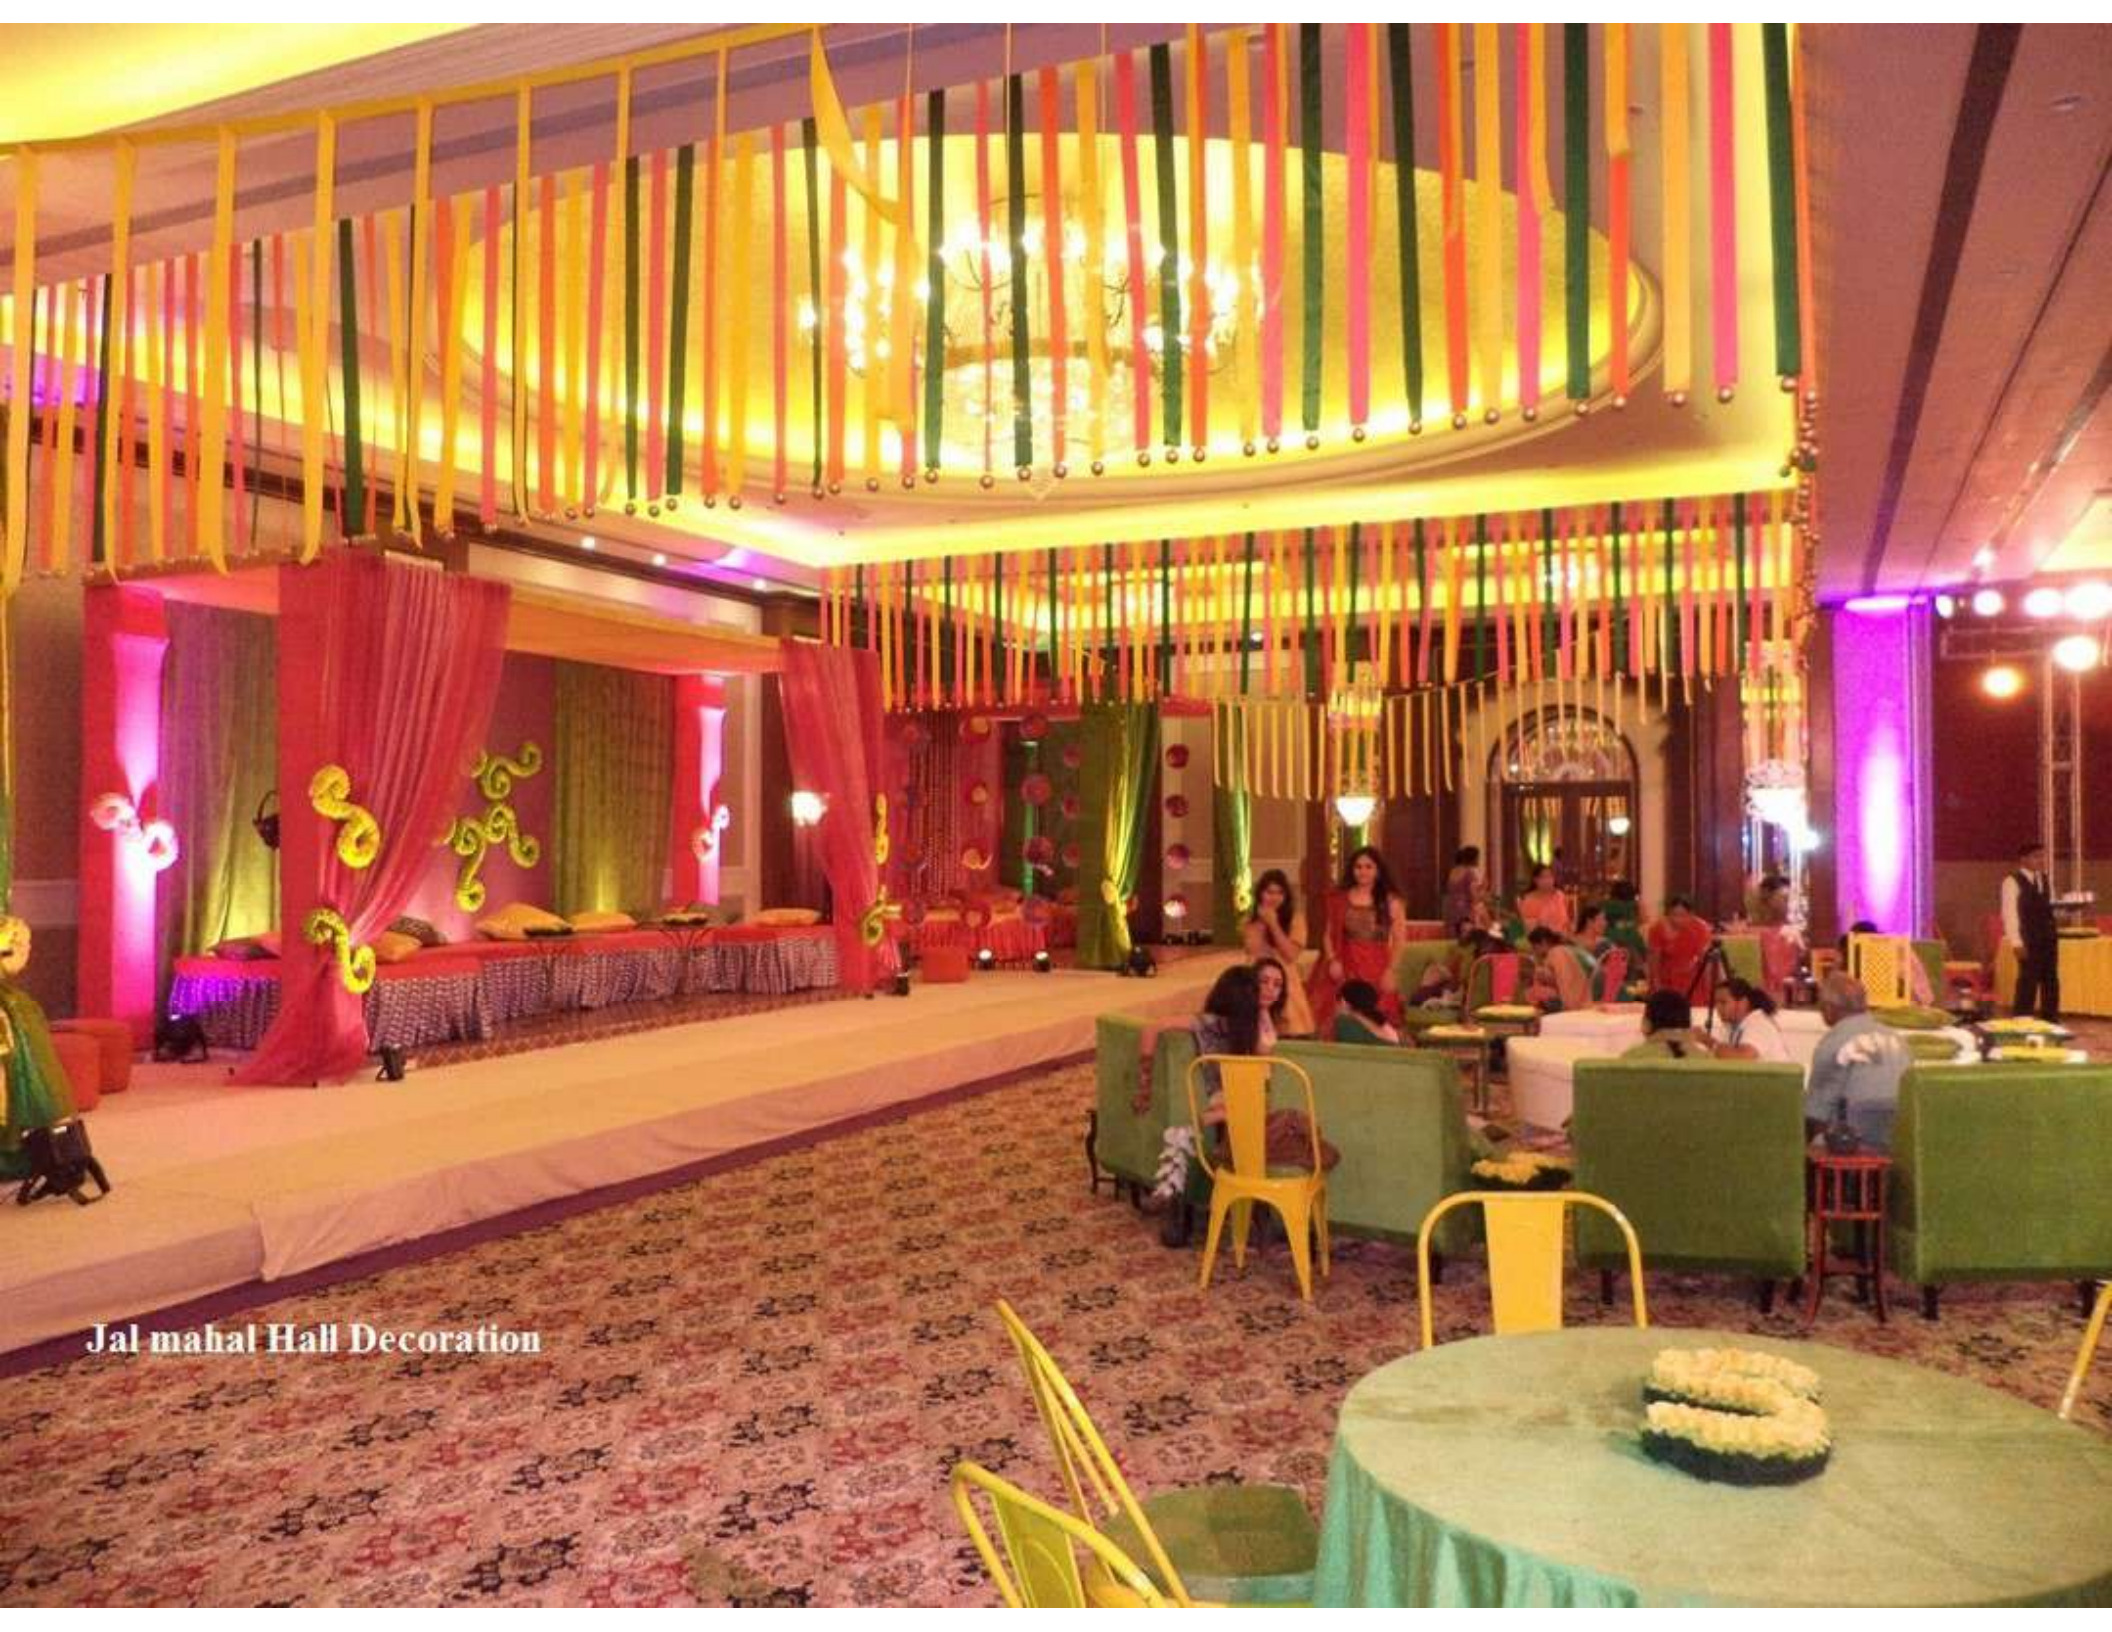

Indiana
Palace Jodhpur

 **Indana**
Palace Jodhpur

Barat Arrival on Elephant

Porch-Barat Arrival

Welcoming the Barat in Lobby

Photo Courtesy: Infinite Memories

Lunch Setup at Courtyard

Ceremony & Lunch-Courtyard

13.05.2015

Evening Ghazal program-Courtyard

Jal mahal Hall Decoration

Jal Mahal Hall

Photo Courtesy: Infinite Memories

Stage Setup at Jal Mahal

Seating at Jalmahal

31.12.2014

Count
Down
0
15

Happy New Year's

Count

TheLestrop

31.12.2014

400 Persons Seating at Jalmahal

31 12 2014

Buffet Setup at Pre Function area

1000 Pax Dinner-Lawn

1000 Pax dinner at Lawn

Dinner Setup at Lawn

Buffet setup at Lawn

Jal Mahal	B40xL80xH15ft	3200SqFt
Rang Mahal	B40xL80xH15ft	3200SqFt
Hawa Mahal	B40xL80xH15ft	3200SqFt
Total Together	B120xL80xH15ft	9600SqFt
Banquet Hall+Prefunction		13684SqFt
Mewar	L28xB34xH15	952 SqFt
Marwar	L43xB34XH15	1462SqFt
Board Room	L11xB16xH10	176 SqFt 10Pax
Lawn		40000SqFt