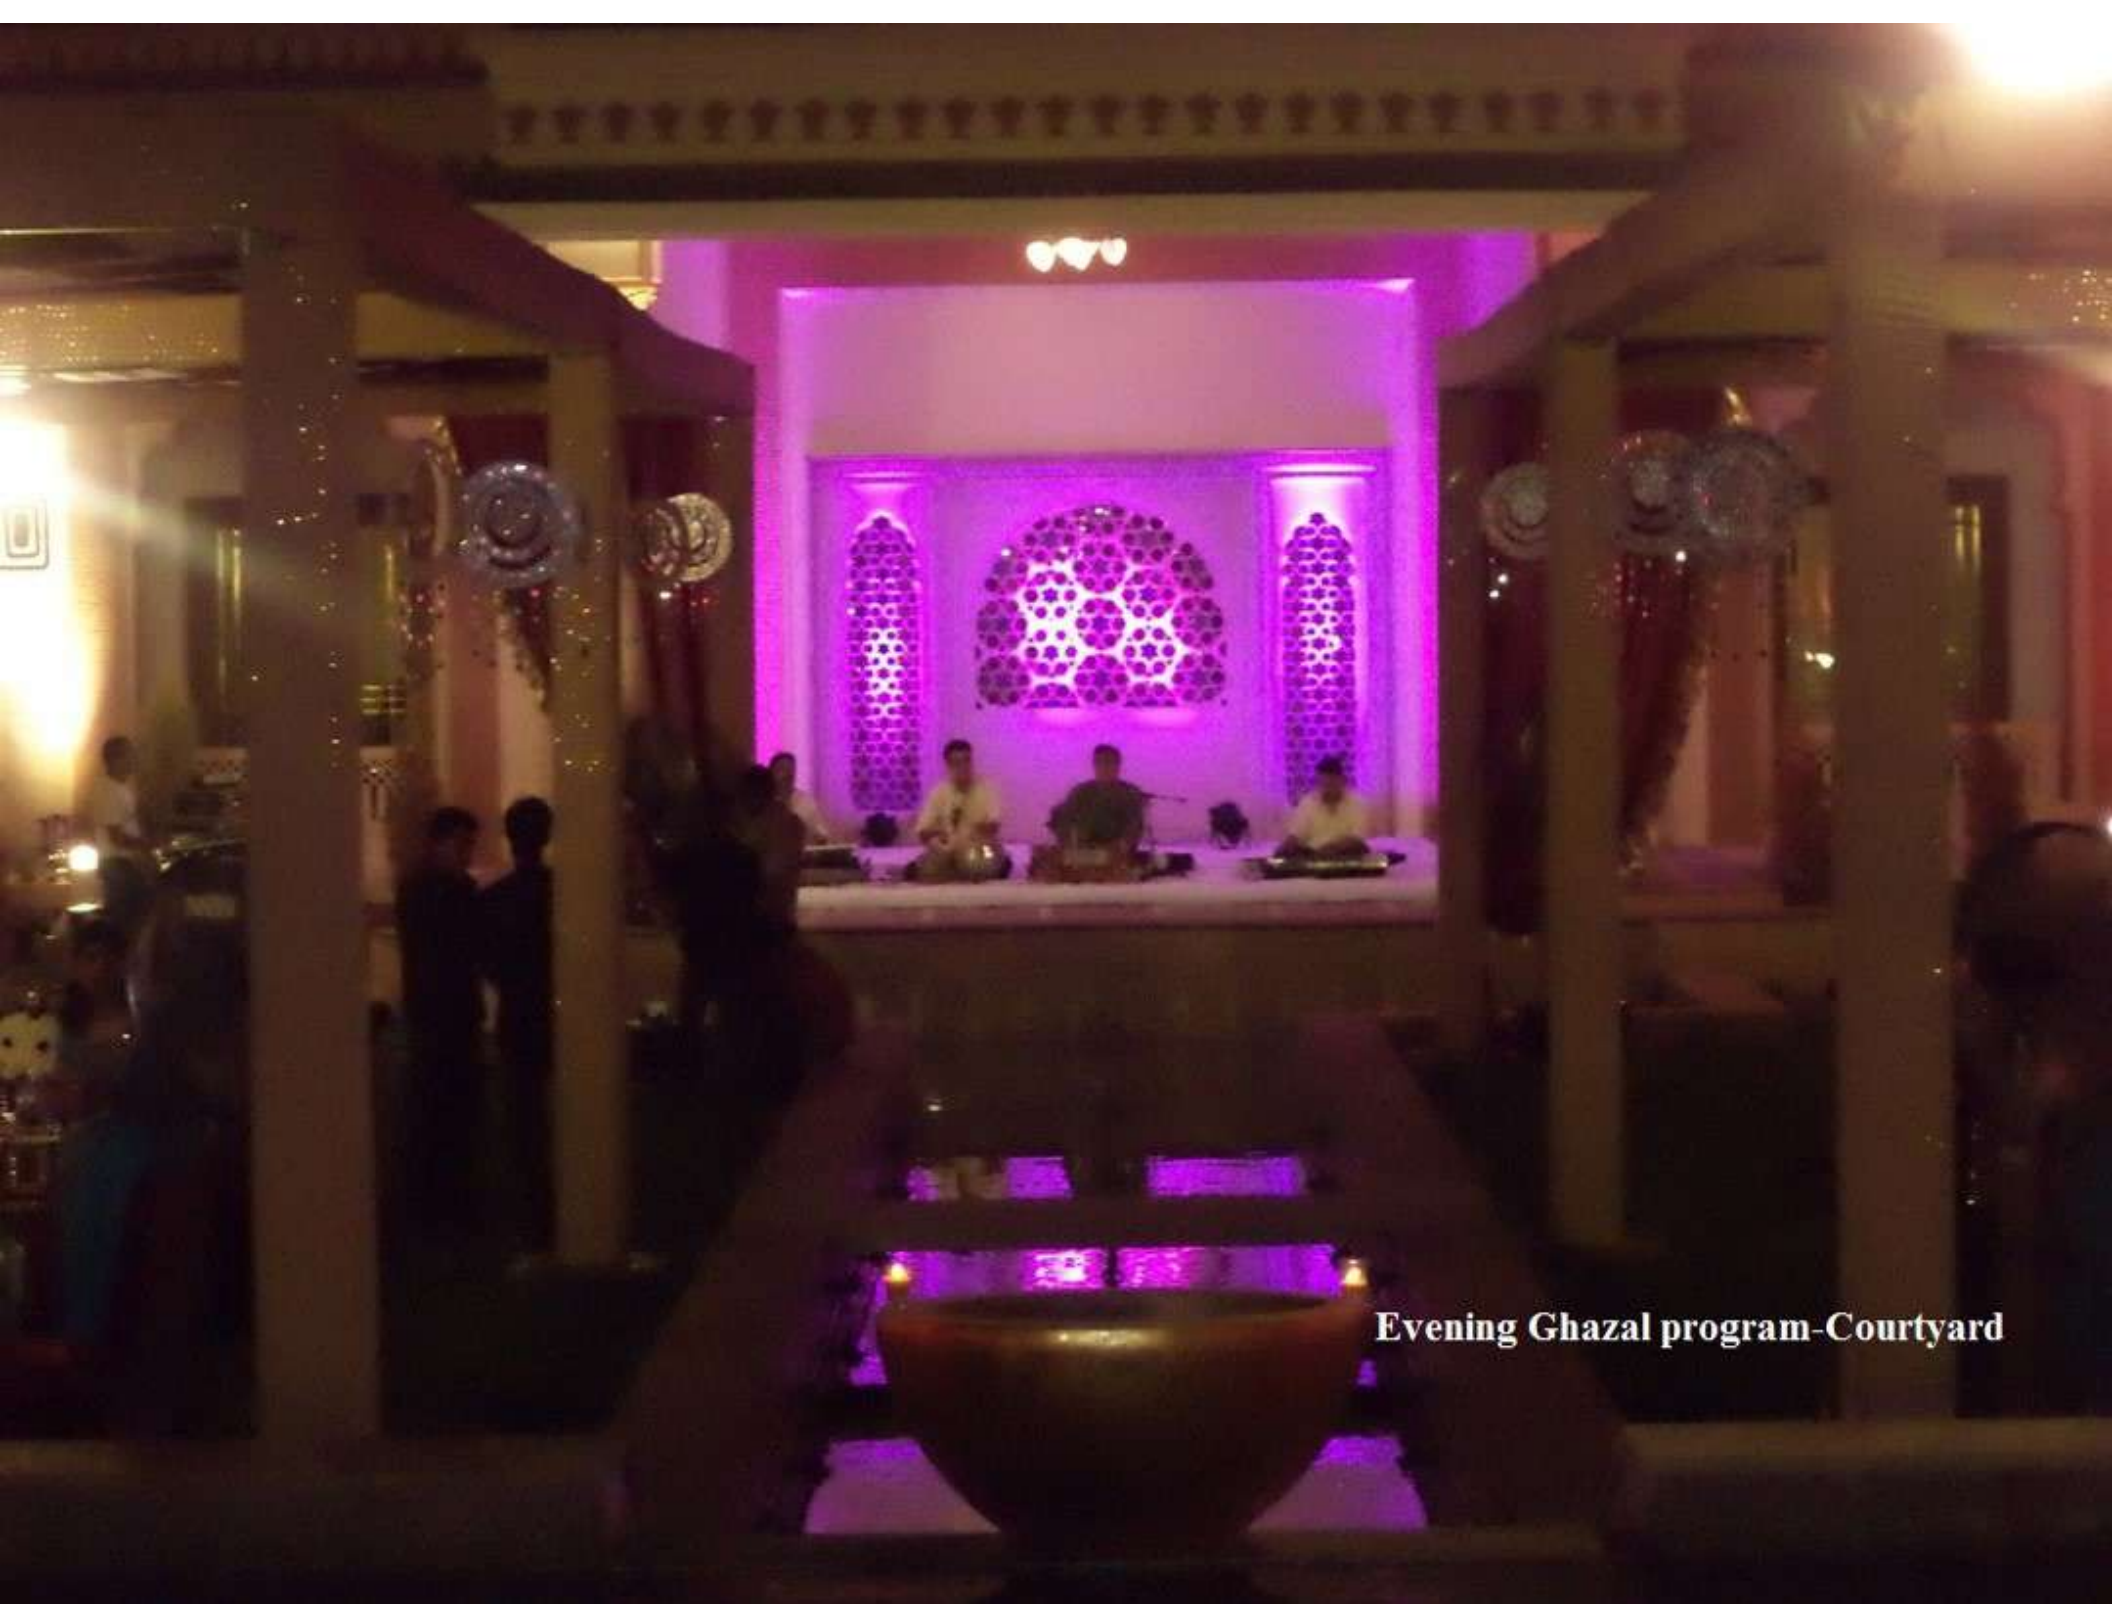

Indiana
Palace Jodhpur

 **Indana**
Palace Jodhpur

Barat Arrival on Elephant

Porch-Barat Arrival

Welcoming the Barat in Lobby

Photo Courtesy: Infinite Memories

Lunch Setup at Courtyard

Ceremony & Lunch-Courtyard

13.05.2015

Evening Ghazal program-Courtyard

Jal mahal Hall Decoration

Jal Mahal Hall

Photo Courtesy: Infinite Memories

Stage Setup at Jal Mahal

Seating at Jalmahal

31.12.2014

Count
Down
0
15

Happy New Year's

Count

TheLestrop

31.12.2014

400 Persons Seating at Jalmahal

31 12 2014

Buffet Setup at Pre Function area