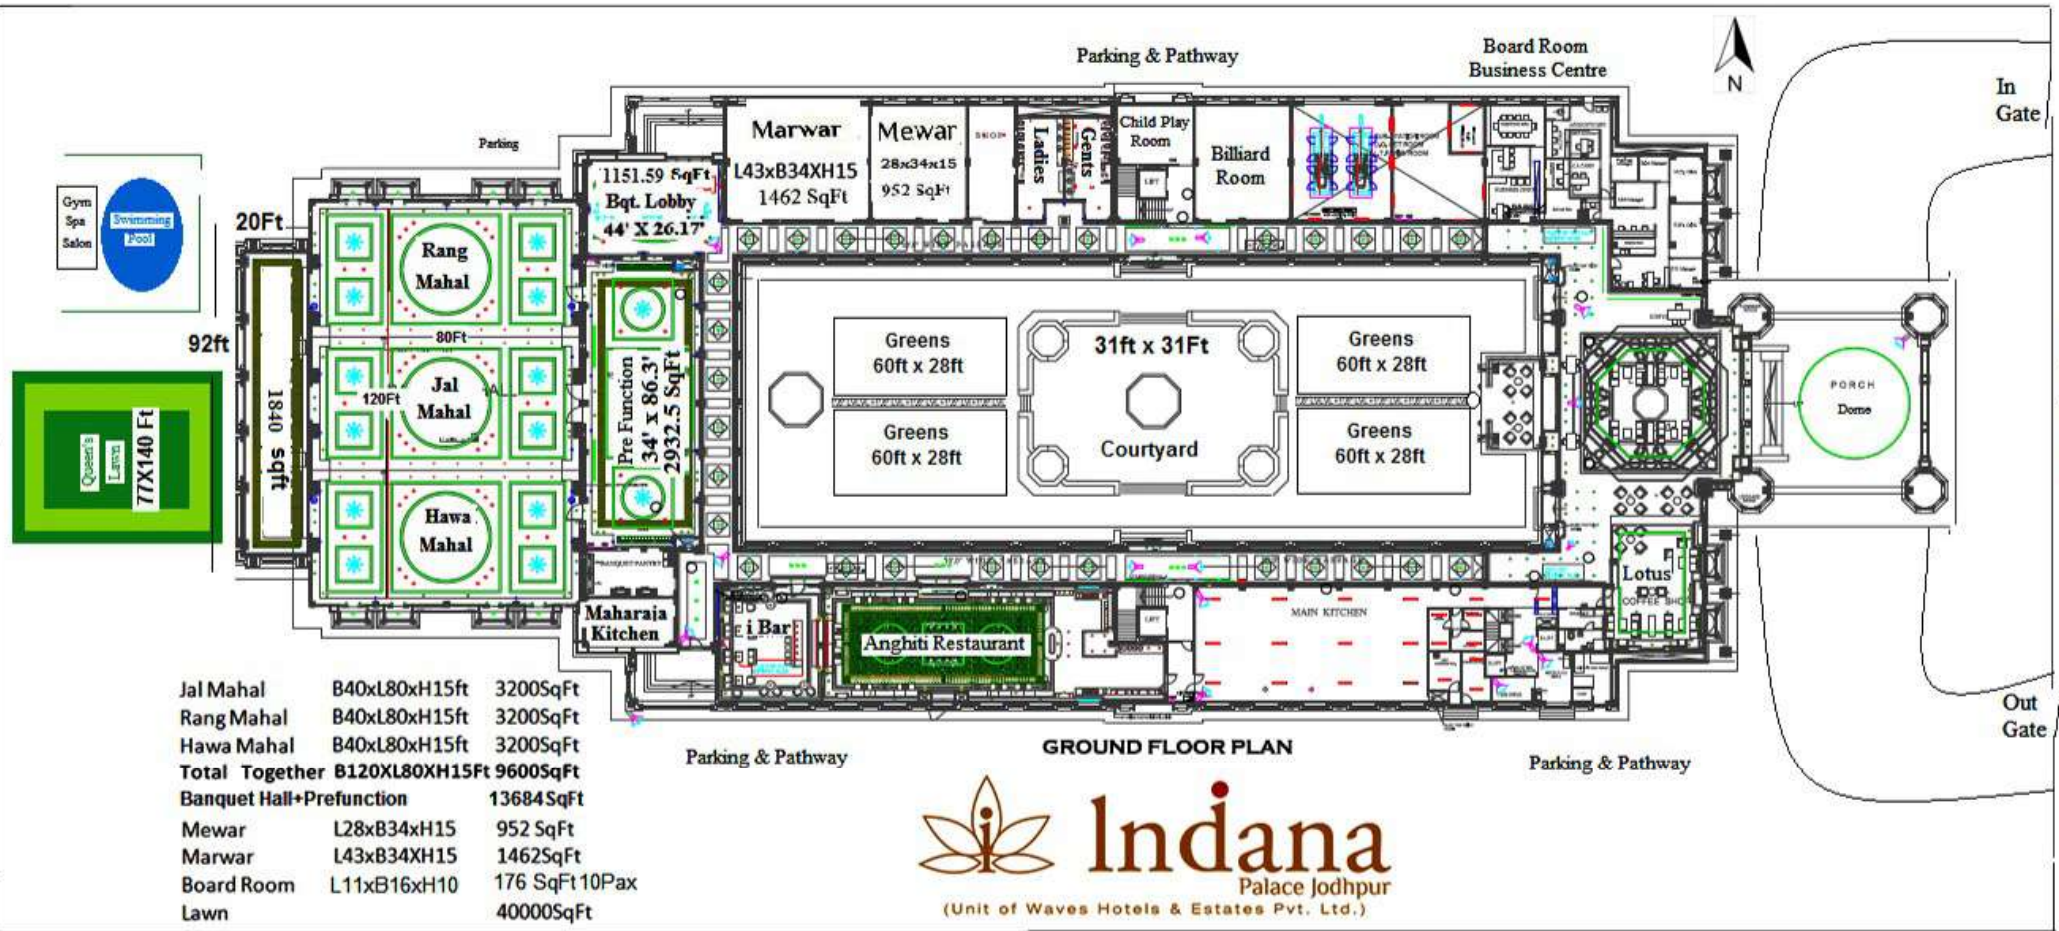

1000 Pax Dinner-Lawn

1000 Pax dinner at Lawn

Dinner Setup at Lawn

Buffet setup at Lawn

Jal Mahal	B40xL80xH15ft	3200SqFt
Rang Mahal	B40xL80xH15ft	3200SqFt
Hawa Mahal	B40xL80xH15ft	3200SqFt
Total Together	B120xL80xH15ft	9600SqFt
Banquet Hall+Prefunction		13684SqFt
Mewar	L28xB34xH15	952 SqFt
Marwar	L43xB34XH15	1462SqFt
Board Room	L11xB16xH10	176 SqFt 10Pax
Lawn		40000SqFt