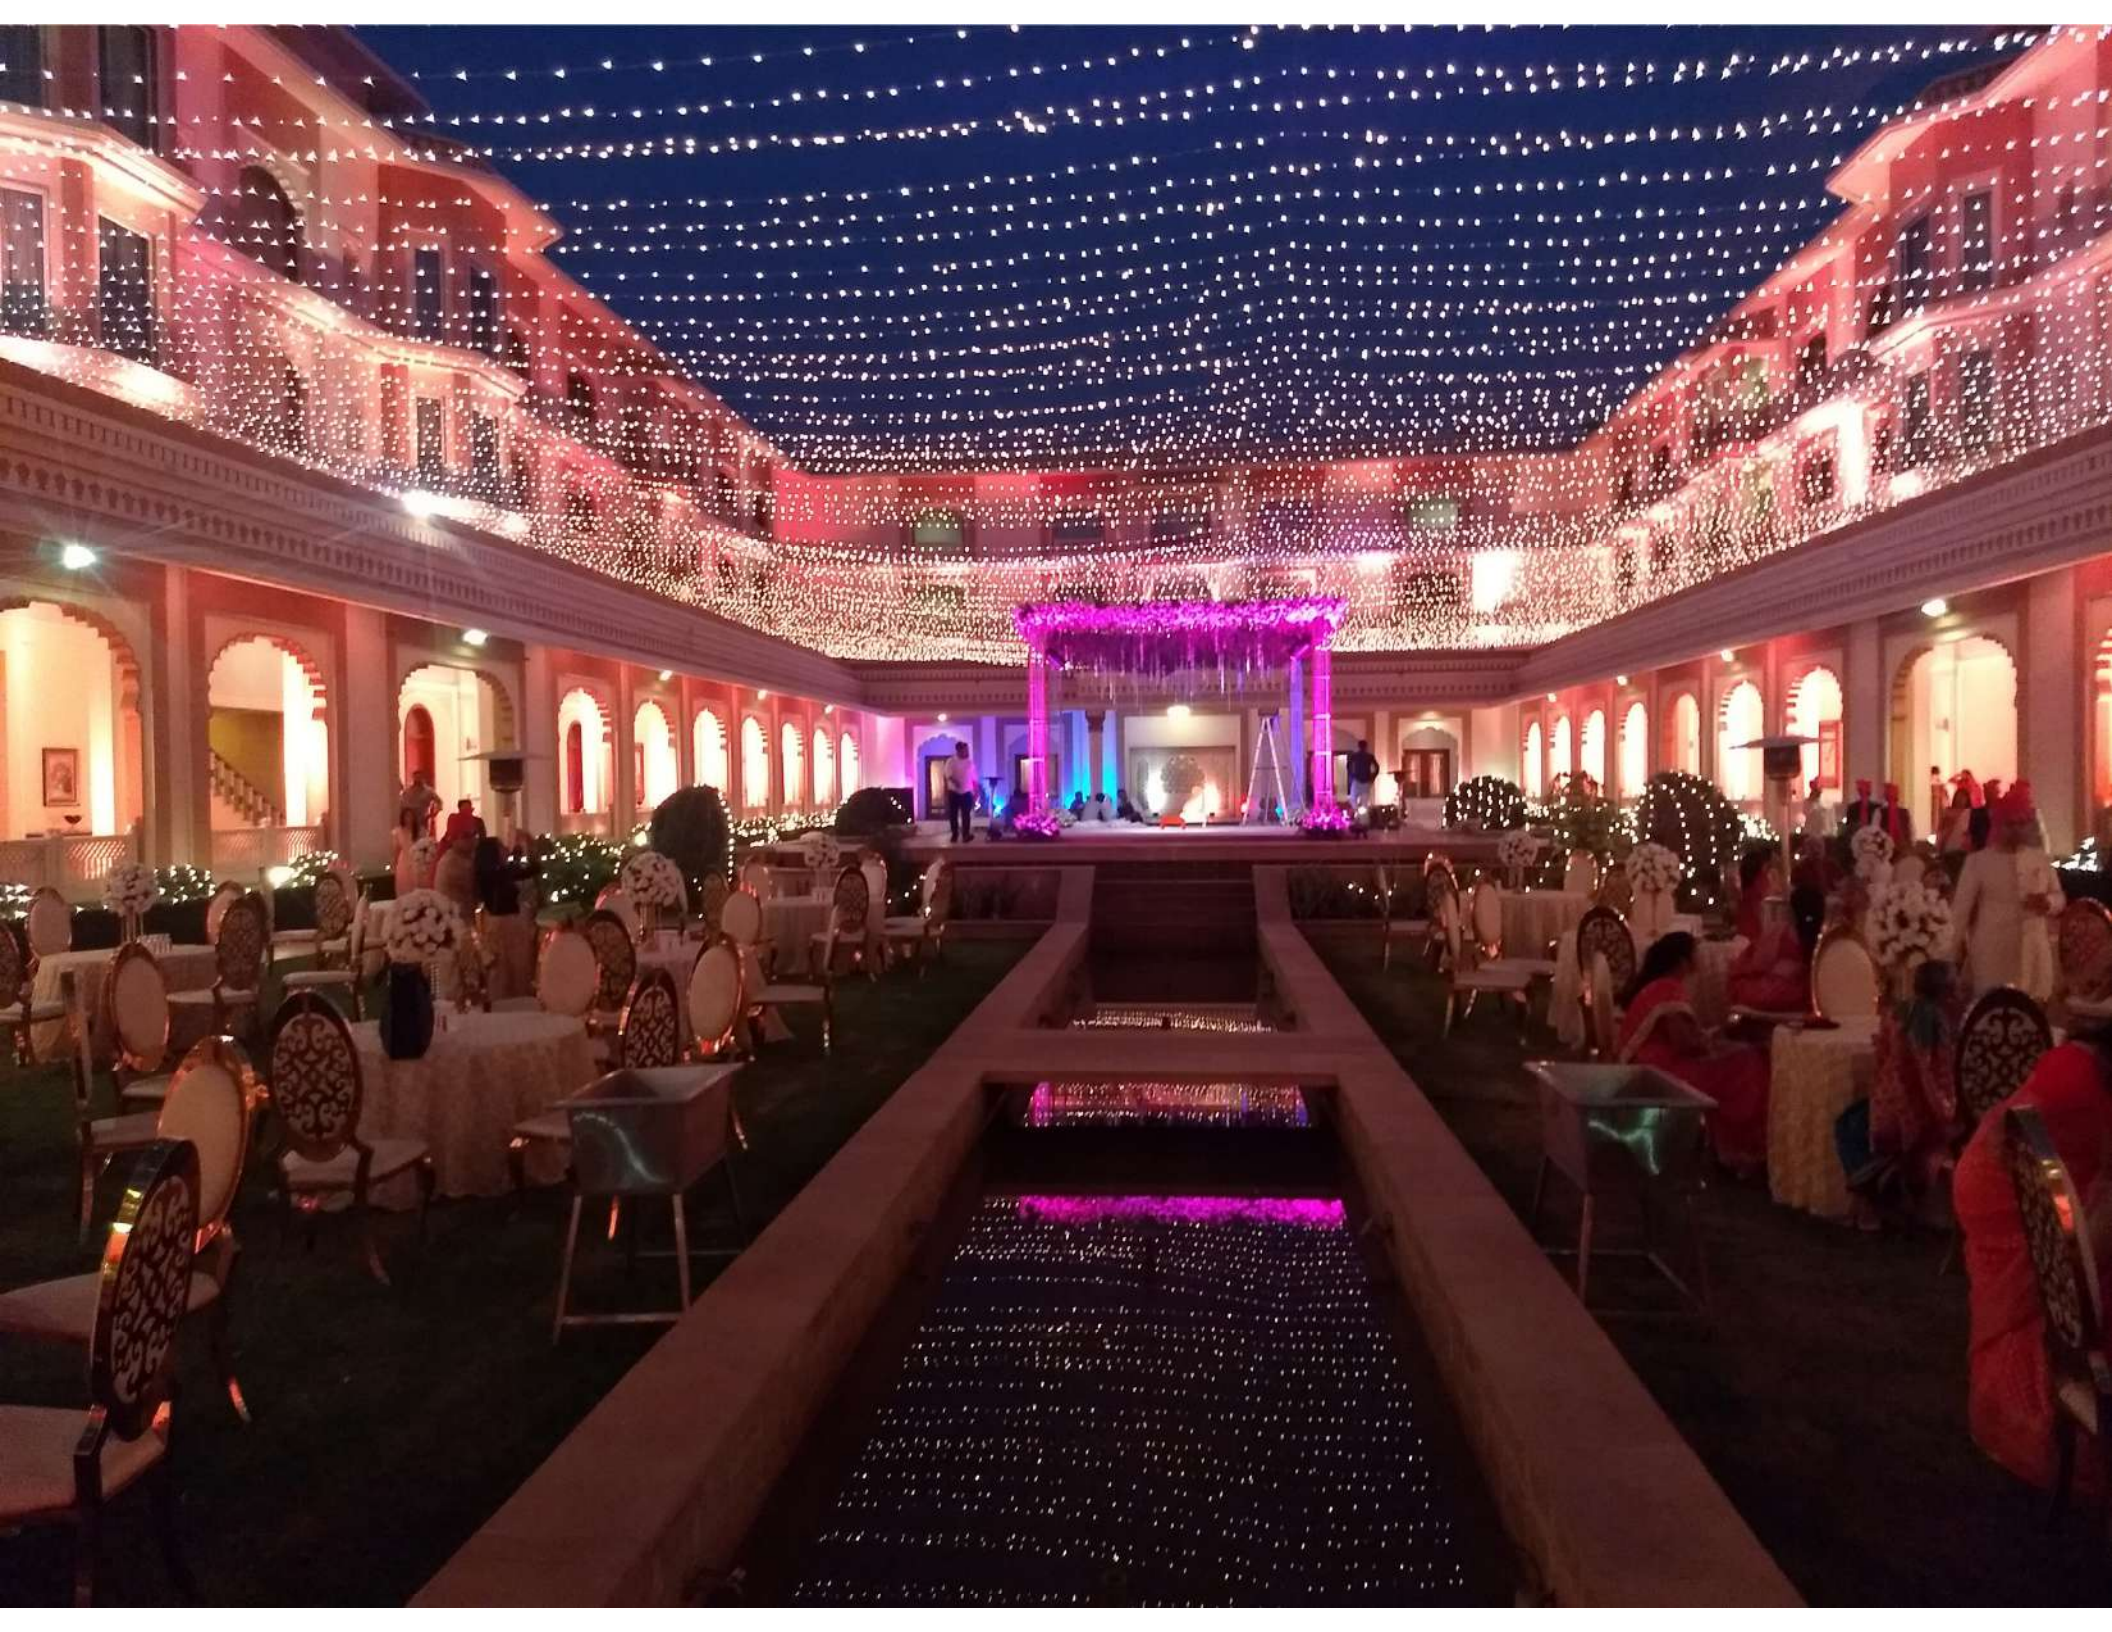

Indiana
Palace Jodhpur

 **Indana**
Palace Jodhpur

Barat Arrival on Elephant

Porch-Barat Arrival

Welcoming the Barat in Lobby

Photo Courtesy: Infinite Memories

Lunch Setup at Courtyard

Ceremony & Lunch-Courtyard

13.05.2015

Evening Ghazal program-Courtyard

Jal mahal Hall Decoration

Jal Mahal Hall

Photo Courtesy: Infinite Memories

Stage Setup at Jal Mahal

Seating at Jalmahal

31.12.2014

Count
Down
0
15

Happy New Year's

Count

TheLestrop

31.12.2014

400 Persons Seating at Jalmahal

31 12 2014

Buffet Setup at Pre Function area