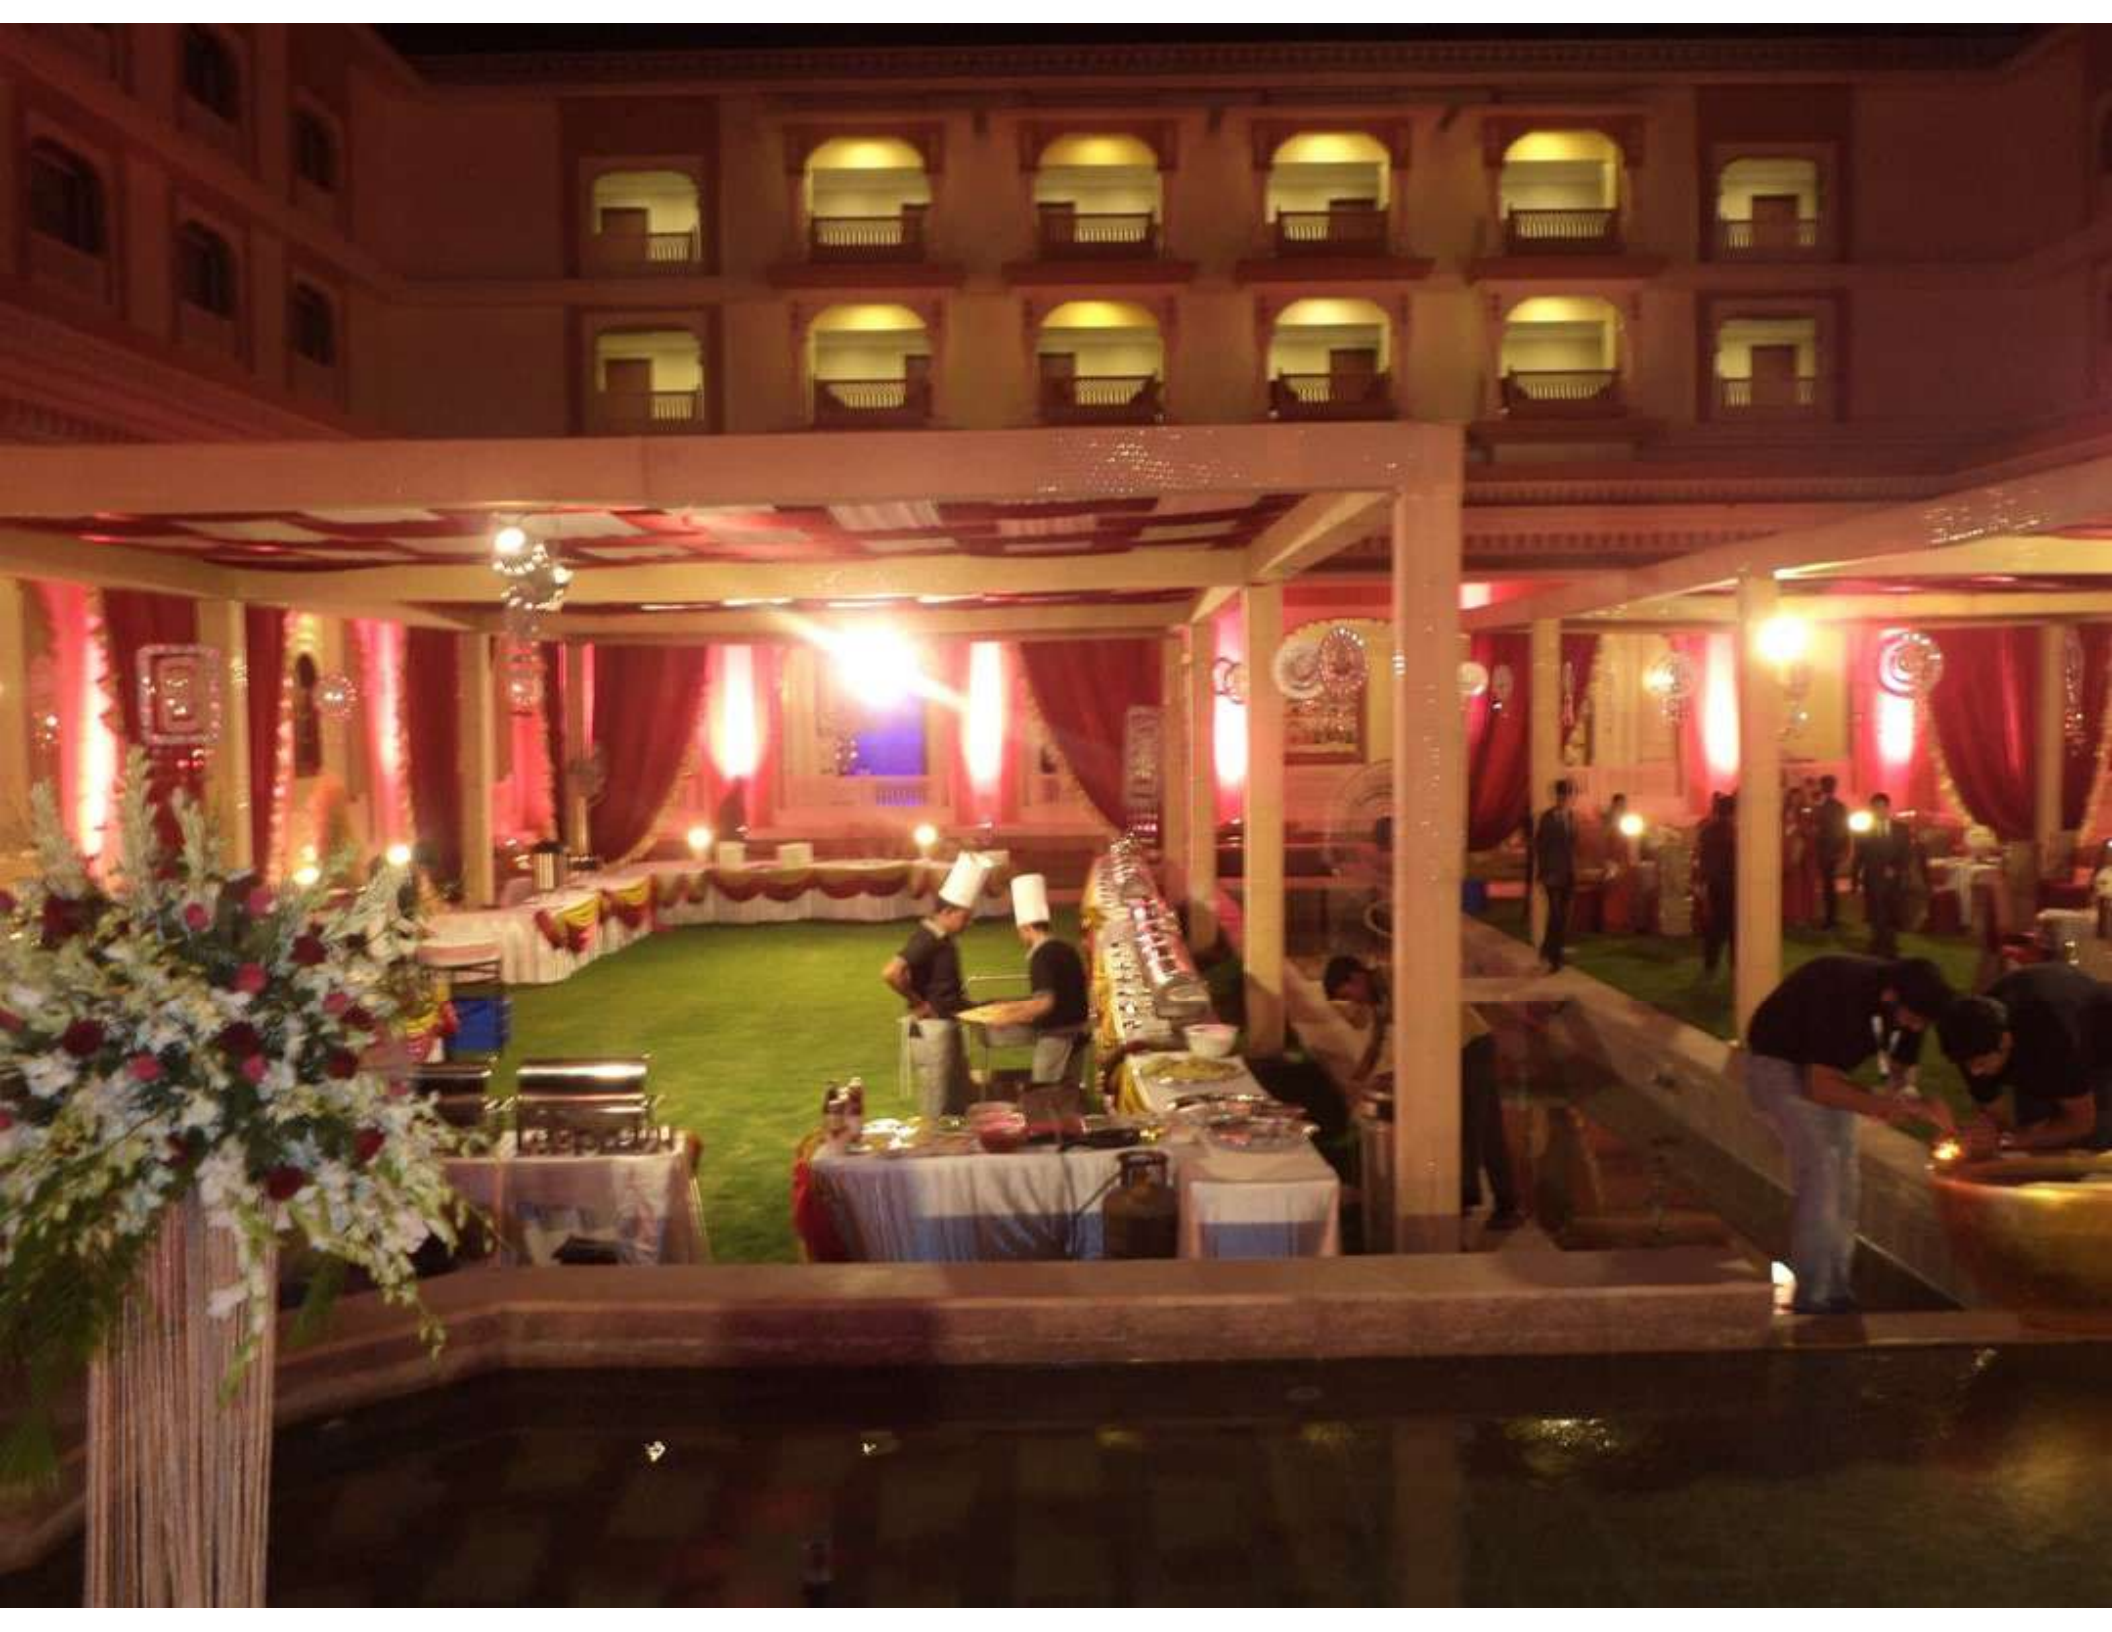

Indiana
Palace Jodhpur

 **Indana**
Palace Jodhpur

Barat Arrival on Elephant

Porch-Barat Arrival

Welcoming the Barat in Lobby

Photo Courtesy: Infinite Memories

Lunch Setup at Courtyard

Ceremony & Lunch-Courtyard

13.05.2015

Evening Ghazal program-Courtyard

Jal mahal Hall Decoration

Jal Mahal Hall

Photo Courtesy: Infinite Memories

Stage Setup at Jal Mahal

Seating at Jalmahal

31.12.2014

Count
Down
0
15

Happy New Year's

Count

TheLestrop

31.12.2014

400 Persons Seating at Jalmahal

31 12 2014

Buffet Setup at Pre Function area

1000 Pax Dinner-Lawn

1000 Pax dinner at Lawn

Dinner Setup at Lawn

Buffet setup at Lawn

Jal Mahal	B40xL80xH15ft	3200SqFt
Rang Mahal	B40xL80xH15ft	3200SqFt
Hawa Mahal	B40xL80xH15ft	3200SqFt
Total Together	B120xL80xH15ft	9600SqFt
Banquet Hall+Prefunction		13684SqFt
Mewar	L28xB34xH15	952 SqFt
Marwar	L43xB34XH15	1462SqFt
Board Room	L11xB16xH10	176 SqFt 10Pax
Lawn		40000SqFt