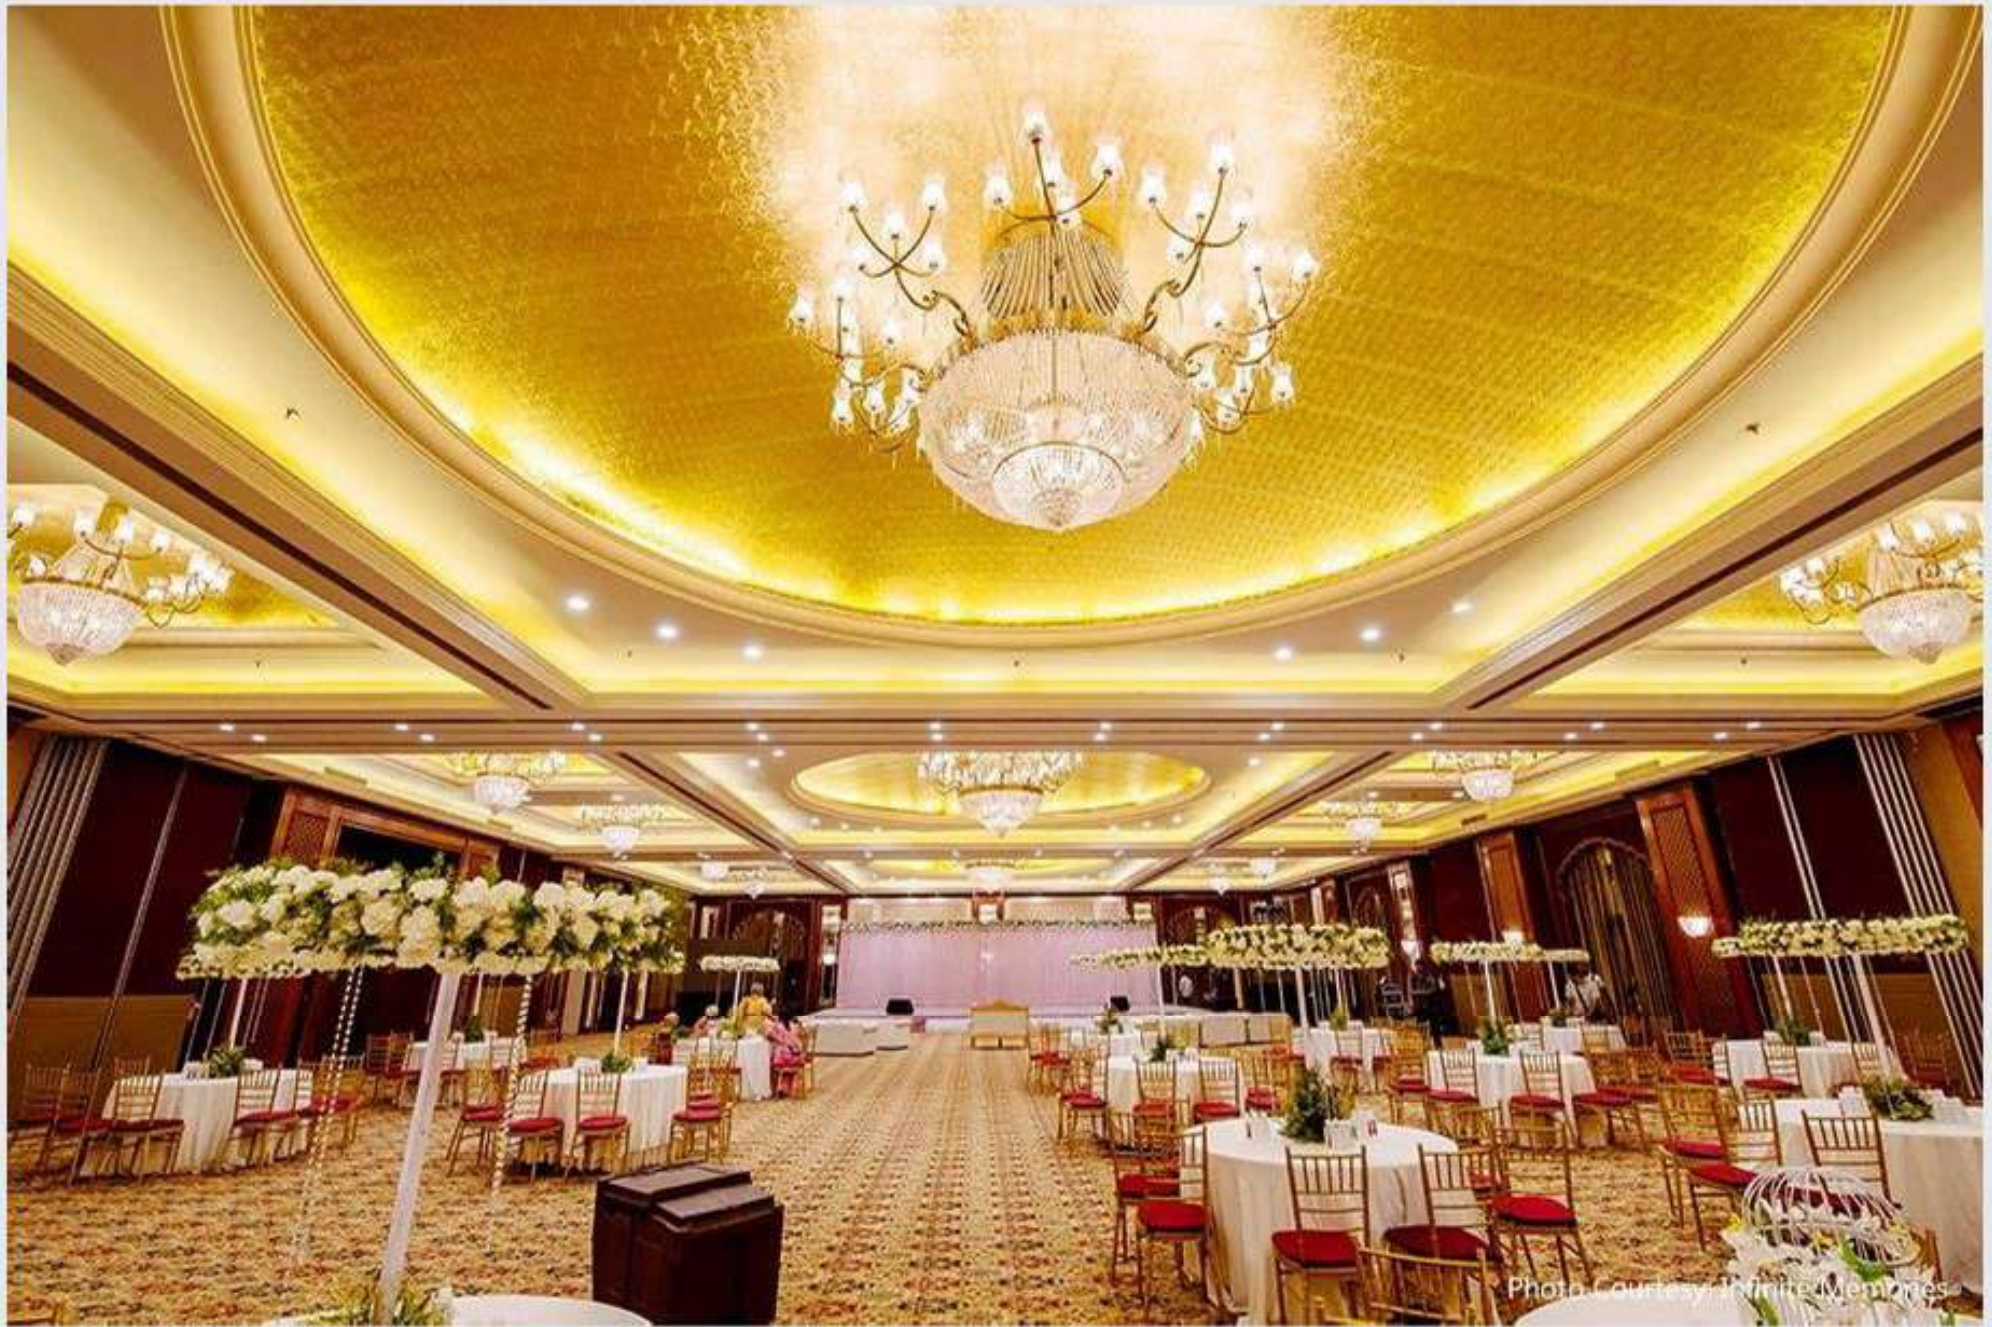

Indiana
Palace Jodhpur

 **Indana**
Palace Jodhpur

Barat Arrival on Elephant

Porch-Barat Arrival

Welcoming the Barat in Lobby

Photo Courtesy: Infinite Memories

Lunch Setup at Courtyard

Ceremony & Lunch-Courtyard

13.05.2015

Evening Ghazal program-Courtyard

Jal mahal Hall Decoration

Jal Mahal Hall

Photo Courtesy: Infinite Memories

Stage Setup at Jal Mahal

Seating at Jalmahal

31.12.2014

Count
Down
0
15

Happy New Year's

Count

TheLestrop

31.12.2014

400 Persons Seating at Jalmahal

31 12 2014

Buffet Setup at Pre Function area