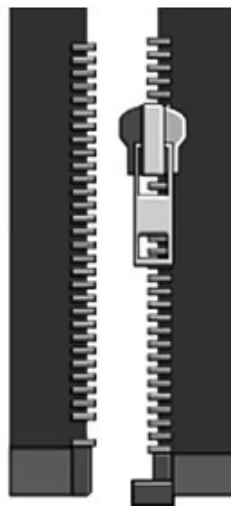

THE TRIM SOURCE

ZIPPER CATALOG

Standard Zipper Design Structure Styles

Closed End
(Trouser Type)

X-Type
(Coverall)

O-Type
(Bag Type)

Left Insert

Right Insert

Open End
(Jacket Type)

Two Way
Open End
(Jacket Type)

THE TRIM SOURCE

STRUCTURE OF ZIPPER

Closed-End Zipper

Open-End Zipper

Two Way Open-End Zipper

#5 Metal
Two Way Two Sliders
C/E Zipper
("O" Type) Brass

#5 Metal
Two Way
O/E Zipper Separating
(Copper)

#5 Metal
C/E Zipper
(Brass)

#3 Metal
C/E Zipper
(Nickel Brass)

#3 Metal
C/E Zipper
(Black Nickel)

#3 Metal
O/E Zipper
(Brass)

#3 Metal
C/E Zipper
(Brass)

#5Metal
Two Way
C/E Zipper
"O" Type
W/ Two Sliders
(Nickel Brass)