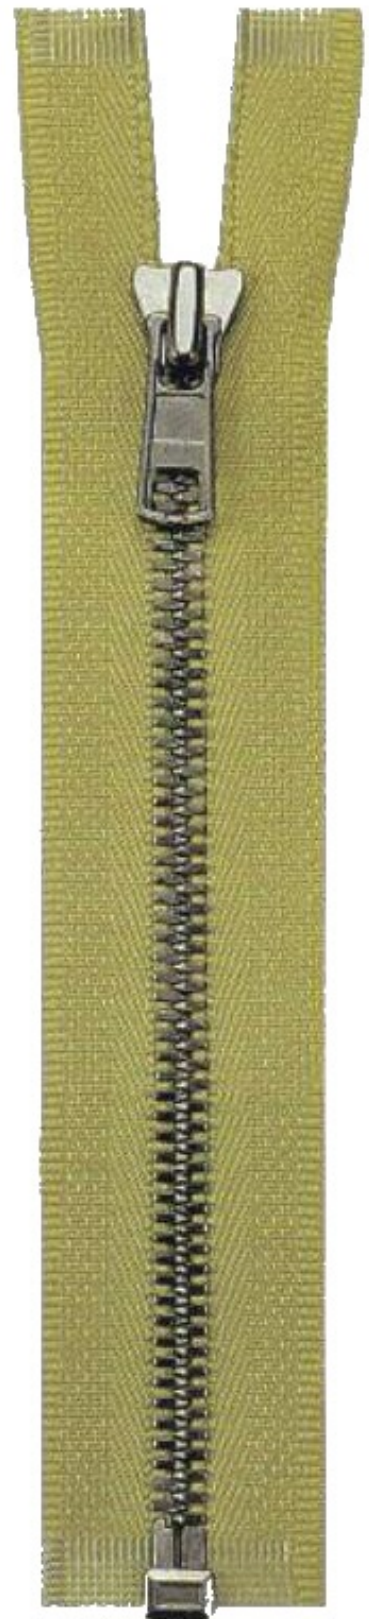

#5Metal
O/E Zipper
(Polished
Two-Way Teeth)