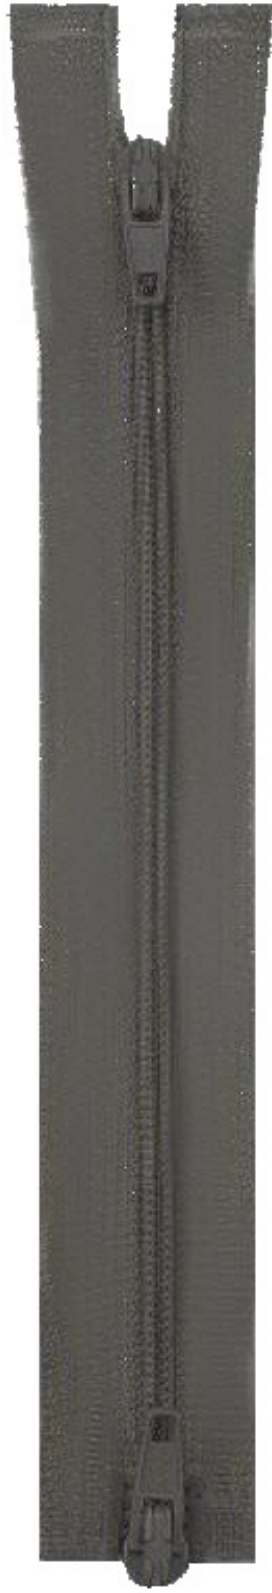

THE TRIM SOURCE

ZIPPER CATALOG

Standard Zipper Design Structure Styles

Closed End
(Trouser Type)

X-Type
(Coverall)

O-Type
(Bag Type)

Left Insert

Right Insert

Open End
(Jacket Type)

Two Way
Open End
(Jacket Type)

THE TRIM SOURCE

STRUCTURE OF ZIPPER

Closed-End Zipper

Open-End Zipper

Two Way Open-End Zipper

#5 Metal
Two Way Two Sliders
C/E Zipper
("O" Type) Brass

#3 Molded
O/E Zipper

#3 Molded
Two Way
O/E Zipper

#3 Molded
C/E Zipper
(Silver Teeth)

#4 Molded
C/E
Zipper

#4 Molded
O/E
Zipper

#5 Molded
O/E Zipper
(Slender Teeth)

#5 Molded
O/E
Zipper

**#5 Molded
Two Way
O/E Zipper
(Separating)**

**#5 Molded
C/E
Zipper**

**#5 Molded
O/E Zipper
(Silver Teeth)**

#8 Molded
C/E
Zipper

#8 Molded
Two Way
O/E Zipper
(Separating)

#8 Molded
O/E Zipper
(Silver Teeth)

#3 Nylon
O/E Zipper
(Plastic Stop)

#3 Nylon
Two Way
O/E Zipper
(Plastic Stop)