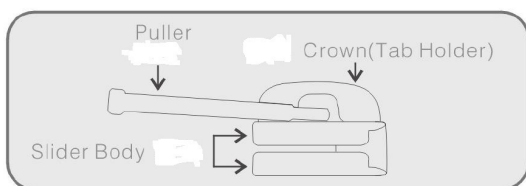

THE TRIM SOURCE

ZIPPER CATALOG

Standard Zipper Design Structure Styles

Closed End
(Trouser Type)

X-Type
(Coverall)

O-Type
(Bag Type)

Left Insert

Right Insert

Open End
(Jacket Type)

Two Way
Open End
(Jacket Type)

THE TRIM SOURCE

STRUCTURE OF ZIPPER

Closed-End Zipper

Open-End Zipper

Two Way Open-End Zipper

#5 Metal
Two Way Two Sliders
C/E Zipper
("O" Type) Brass