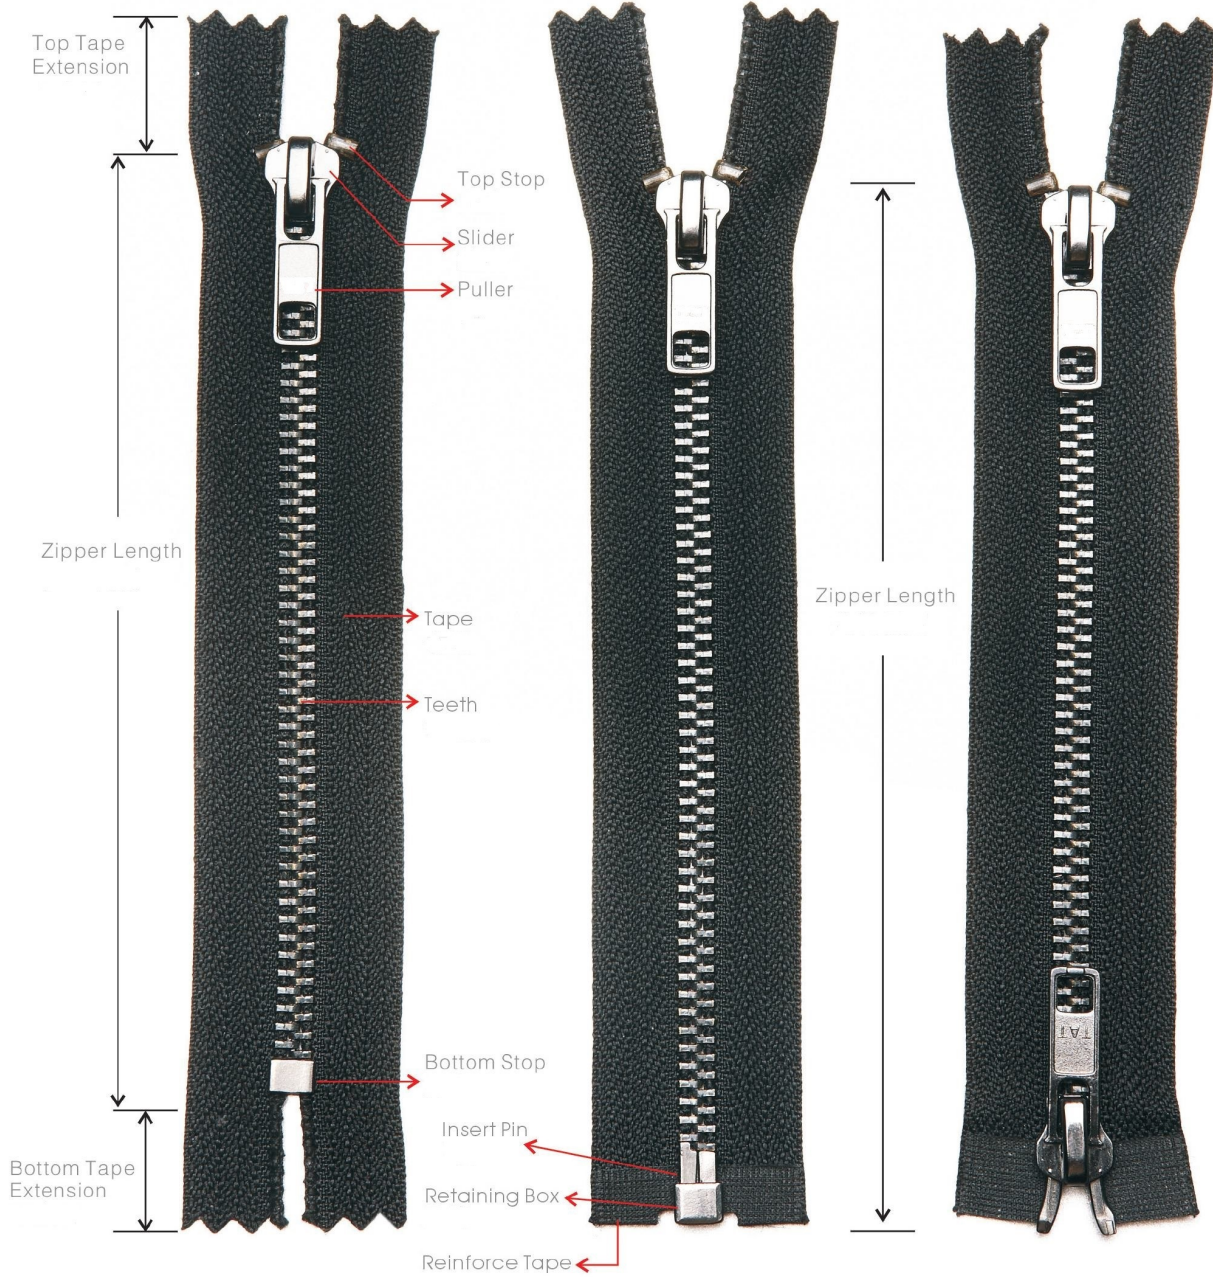

THE TRIM SOURCE

ZIPPER CATALOG

Standard Zipper Design Structure Styles

Closed End
(Trouser Type)

X-Type
(Coverall)

O-Type
(Bag Type)

Left Insert

Right Insert

Open End
(Jacket Type)

Two Way
Open End
(Jacket Type)

THE TRIM SOURCE

STRUCTURE OF ZIPPER

Closed-End Zipper

Open-End Zipper

Two Way Open-End Zipper

#5 Metal
Two Way Two Sliders
C/E Zipper
("O" Type) Brass

#5 Metal
Two Way
O/E Zipper Separating
(Copper)

#5 Metal
C/E Zipper
(Brass)

#3 Metal
C/E Zipper
(Nickel Brass)

#3 Metal
C/E Zipper
(Black Nickel)

#3 Metal
O/E Zipper
(Brass)

#3 Metal
C/E Zipper
(Brass)

#5Metal
Two Way
C/E Zipper
"O" Type
W/ Two Sliders
(Nickel Brass)

#5Metal
C/E Zipper
W/ YG Slider
(Anti Brass)

#5Metal
O/E Zipper
(Polished
Two-Way Teeth)

#5 Metal
O/E Zipper
(Anti Brass)

#5 Metal
O/E Zipper
(Brass)

#5 Metal
C/E Zipper
(Aluminium)

#3 Molded
O/E Zipper
(Conjoined Teeth)