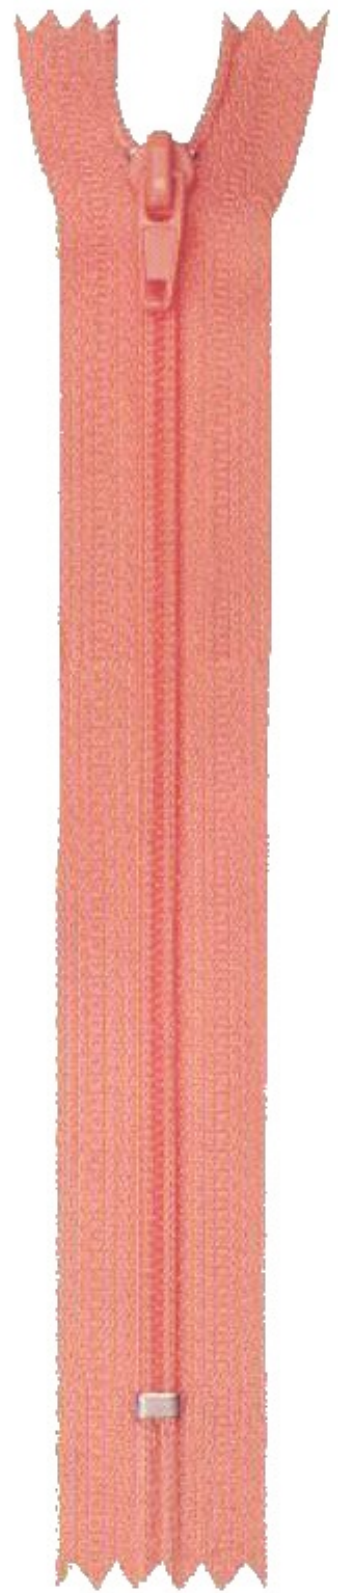

THE TRIM SOURCE

ZIPPER CATALOG

Standard Zipper Design Structure Styles

Closed End
(Trouser Type)

X-Type
(Coverall)

O-Type
(Bag Type)

Left Insert

Right Insert

#3 Molded
O/E Zipper

#3 Molded
Two Way
O/E Zipper

#3 Molded
C/E Zipper
(Silver Teeth)

#4 Molded
C/E
Zipper

#4 Molded
O/E
Zipper

#5 Molded
O/E Zipper
(Slender Teeth)

#5 Molded
O/E
Zipper

**#5 Molded
Two Way
O/E Zipper
(Separating)**

**#5 Molded
C/E
Zipper**

**#5 Molded
O/E Zipper
(Silver Teeth)**

#8 Molded
C/E
Zipper

#8 Molded
Two Way
O/E Zipper
(Separating)

#8 Molded
O/E Zipper
(Silver Teeth)

#3 Nylon
O/E Zipper
(Plastic Stop)

#3 Nylon
Two Way
O/E Zipper
(Plastic Stop)

#3 Nylon
O/E Zipper
(Metal Pin & Box)

#4 Nylon
C/E Zipper

#3 Invisible Zipper

#3 Invisible Zipper (Lase Tape)

#3 L-Type Zipper

#4 Invisible Zipper

#3 Nylon C/E Zipper

#4 Nylon
O/E
Zipper