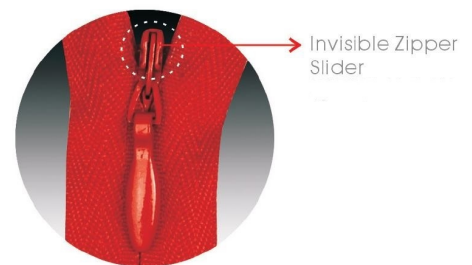

THE TRIM SOURCE

ZIPPER CATALOG

Standard Zipper Design Structure Styles

Closed End
(Trouser Type)

X-Type
(Coverall)

O-Type
(Bag Type)

Left Insert

Right Insert

Open End
(Jacket Type)

Two Way
Open End
(Jacket Type)

THE TRIM SOURCE

STRUCTURE OF ZIPPER

Closed-End Zipper

Open-End Zipper

Two Way Open-End Zipper

#5 Metal
Two Way Two Sliders
C/E Zipper
("O" Type) Brass

#5 Metal
Two Way
O/E Zipper Separating
(Copper)

#5 Metal
C/E Zipper
(Brass)

#3 Metal
C/E Zipper
(Nickel Brass)

#3 Metal
C/E Zipper
(Black Nickel)

#3 Metal
O/E Zipper
(Brass)

#3 Metal
C/E Zipper
(Brass)

#5Metal
Two Way
C/E Zipper
"O" Type
W/ Two Sliders
(Nickel Brass)

#5Metal
C/E Zipper
W/ YG Slider
(Anti Brass)

#5Metal
O/E Zipper
(Polished
Two-Way Teeth)

#5 Metal
O/E Zipper
(Anti Brass)

#5 Metal
O/E Zipper
(Brass)

#5 Metal
C/E Zipper
(Aluminium)

#3 Molded
O/E Zipper
(Conjoined Teeth)