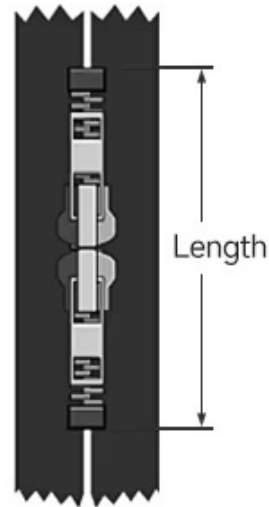

THE TRIM SOURCE

ZIPPER CATALOG

Standard Zipper Design Structure Styles

Closed End
(Trouser Type)

X-Type
(Coverall)

O-Type
(Bag Type)

Left Insert

Right Insert

Open End
(Jacket Type)

Two Way
Open End
(Jacket Type)

THE TRIM SOURCE

STRUCTURE OF ZIPPER

Closed-End Zipper

Open-End Zipper

Two Way Open-End Zipper

#5 Metal
Two Way Two Sliders
C/E Zipper
("O" Type) Brass