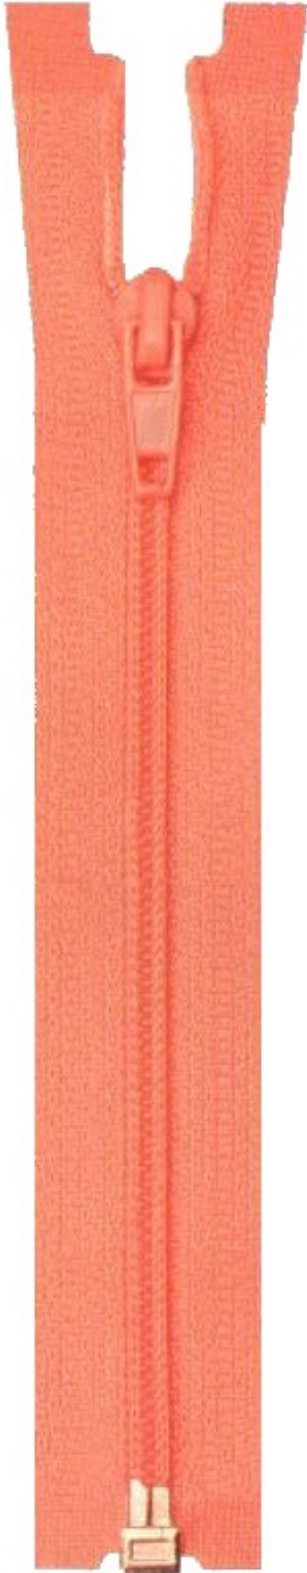

THE TRIM SOURCE

ZIPPER CATALOG

Standard Zipper Design Structure Styles

Closed End
(Trouser Type)

X-Type
(Coverall)

O-Type
(Bag Type)

Left Insert

Right Insert

**#5 Molded
C/E
Zipper**

**#5 Molded
O/E Zipper
(Silver Teeth)**

#8 Molded
C/E
Zipper

#8 Molded
Two Way
O/E Zipper
(Separating)

#8 Molded
O/E Zipper
(Silver Teeth)

#3 Nylon
O/E Zipper
(Plastic Stop)

#3 Nylon
Two Way
O/E Zipper
(Plastic Stop)

#3 Nylon
O/E Zipper
(Metal Pin & Box)

#4 Nylon
C/E Zipper

#3 Invisible Zipper

#3 Invisible Zipper (Lase Tape)

#3 L-Type Zipper

#4 Invisible Zipper

#3 Nylon C/E Zipper

#4 Nylon
O/E
Zipper

#5 Nylon
Two Way One Slider
C/E Zipper

#5 Nylon
C/E
Zipper

#5 Nylon
Two Way
O/E Zipper

44

#5 Nylon
Two Way Two Slider
C/E Zipper
"O" Type

#5 Nylon
O/E
Zipper

#7 Nylon
Two Way
O/E Zipper

#8 Nylon
O/E
Zipper