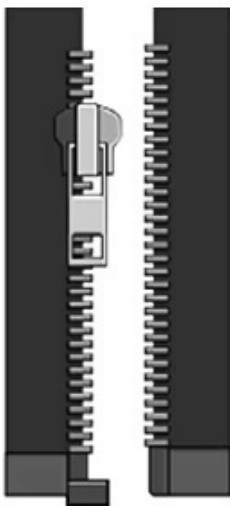

THE TRIM SOURCE

ZIPPER CATALOG

Standard Zipper Design Structure Styles

Closed End
(Trouser Type)

X-Type
(Coverall)

O-Type
(Bag Type)

Left Insert

Right Insert

Open End
(Jacket Type)

Two Way
Open End
(Jacket Type)

THE TRIM SOURCE

STRUCTURE OF ZIPPER

Closed-End Zipper

Open-End Zipper

Two Way Open-End Zipper

#5 Metal
Two Way Two Sliders
C/E Zipper
("O" Type) Brass

#5 Metal
Two Way
O/E Zipper Separating
(Copper)

#5 Metal
C/E Zipper
(Brass)

#3 Metal
C/E Zipper
(Nickel Brass)

#3 Metal
C/E Zipper
(Black Nickel)

#3 Metal
O/E Zipper
(Brass)

#3 Metal
C/E Zipper
(Brass)

#5Metal
Two Way
C/E Zipper
"O" Type
W/ Two Sliders
(Nickel Brass)