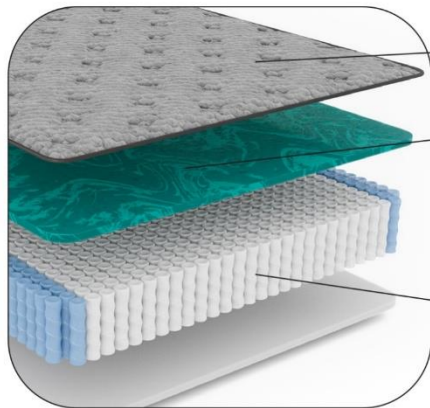

# Kelly 14" Foam Encased Hybrid Soft or Hard

- **Includes Pillow (s)**  
Filled with shredded memory foam which contours around your head and neck.

- **Quilted CoolTouch Temperature Regulating Fabric**  
Special conductive yarns actively move heat through the fabric to maintain a cool, comfortable sleeping environment.
- **Cool Copper Memory Foam**  
Conductive copper memory foam offers a cool sleep while providing body contouring support.
- **High-Density Transition Layer**  
Enhances the buoyant, weightless feel of the mattress.
- **Foam Encased Pocketed-Coils**  
Tri-zoned pocketed-coils adjust to your body's unique shape while being enclosed in a supportive foam frame

## Jade 12" Hybrid Soft or Hard

Made in the  
  
USA

- **CoolTouch Temperature Regulating Fabric**  
Special conductive yarns actively move heat through the fabric to maintain a cool, comfortable sleeping environment.
- **Cool Copper Memory Foam**  
Conductive copper memory foam offers a cool sleep while providing body contouring support.
- **High-Density Transition Layer**  
Enhances the buoyant, weightless feel of the mattress.
- **Dynamic Edge Individually Wrapped Coils**  
Dynamic Edge Coils adjust to your body's unique shape for personalized pressure relief and comfort.

## Sage 11" Cool Gel

Made in the  
  
USA

- **Quilted Performance Fabric**  
Highly breathable and helps wick away moisture
- **Ventilated Gel Memory Foam**  
Adapts to your body contours providing comfort & support for proper spinal alignment and pressure relief while moving heat away from the body to keep you cool and comfortable.
- **Dynamic Edge Individually Wrapped Coils**  
Dynamic Edge Coils adjust to your body's unique shape for personalized pressure relief and comfort.