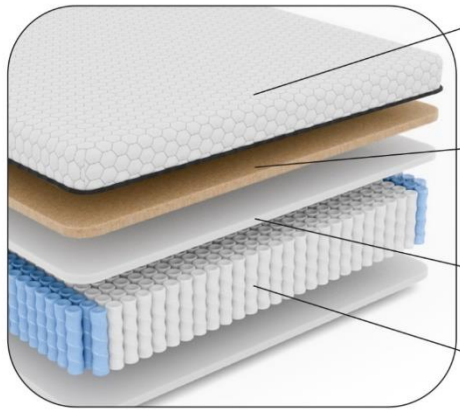

# Kelly 14" Foam Encased Hybrid Soft or Hard

- **Includes Pillow (s)**  
Filled with shredded memory foam which contours around your head and neck.

- **Quilted CoolTouch Temperature Regulating Fabric**  
Special conductive yarns actively move heat through the fabric to maintain a cool, comfortable sleeping environment.
- **Cool Copper Memory Foam**  
Conductive copper memory foam offers a cool sleep while providing body contouring support.
- **High-Density Transition Layer**  
Enhances the buoyant, weightless feel of the mattress.
- **Foam Encased Pocketed-Coils**  
Tri-zoned pocketed-coils adjust to your body's unique shape while being enclosed in a supportive foam frame

## Jade 12" Hybrid Soft or Hard

Made in the  
  
USA

- **CoolTouch Temperature Regulating Fabric**  
Special conductive yarns actively move heat through the fabric to maintain a cool, comfortable sleeping environment.
- **Cool Copper Memory Foam**  
Conductive copper memory foam offers a cool sleep while providing body contouring support.
- **High-Density Transition Layer**  
Enhances the buoyant, weightless feel of the mattress.
- **Dynamic Edge Individually Wrapped Coils**  
Dynamic Edge Coils adjust to your body's unique shape for personalized pressure relief and comfort.

## Sage 11" Cool Gel

Made in the  
  
USA

- **Quilted Performance Fabric**  
Highly breathable and helps wick away moisture
- **Ventilated Gel Memory Foam**  
Adapts to your body contours providing comfort & support for proper spinal alignment and pressure relief while moving heat away from the body to keep you cool and comfortable.
- **Dynamic Edge Individually Wrapped Coils**  
Dynamic Edge Coils adjust to your body's unique shape for personalized pressure relief and comfort.