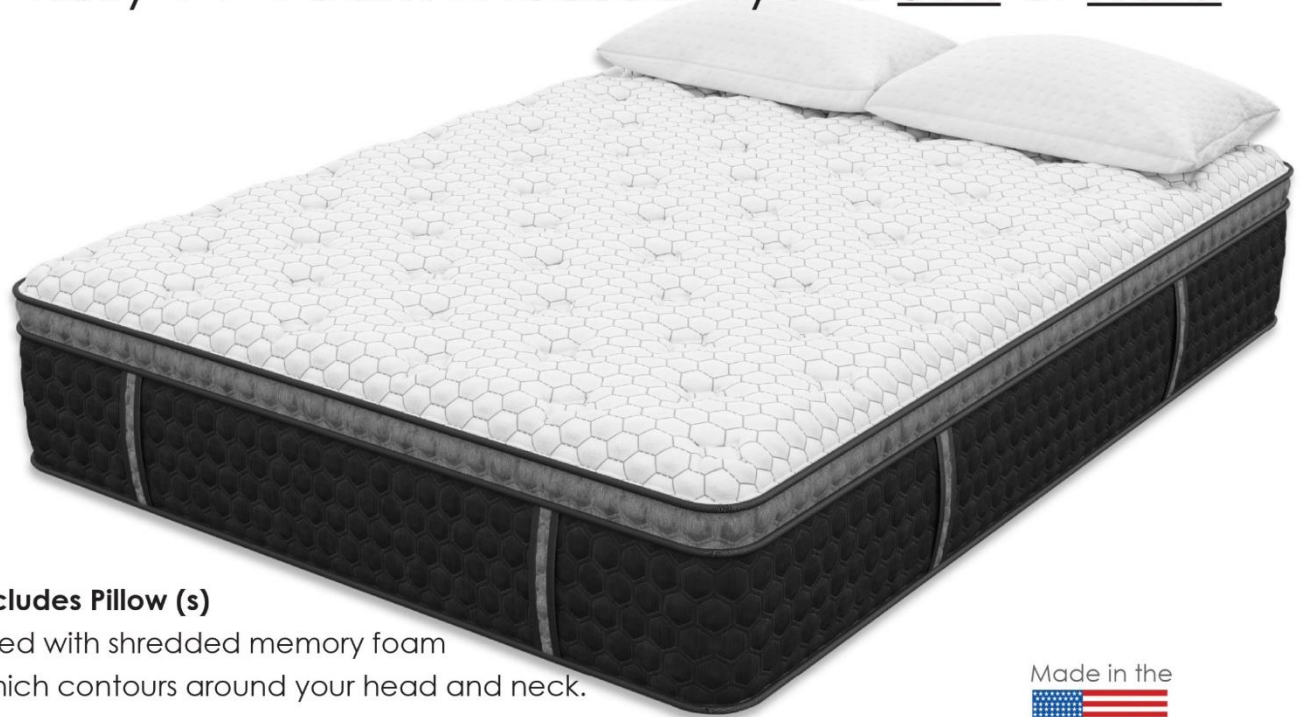

## Team's up with Dr. Craig. Greene MD.

- 100 Day Sleep Trial
- 5 Model Mattress Program
- 2 Adjustable Base Options
- Drop-Ship to Your Store  
or Your Customer for Free
- No Ship Minimums
- Online Dealer Locator
- POP and Support Materials
- Mega/Nationwide Exclusive!

# Kelly 14" Foam Encased Hybrid Soft or Hard

- **Includes Pillow (s)**  
Filled with shredded memory foam which contours around your head and neck.

- **Quilted CoolTouch Temperature Regulating Fabric**  
Special conductive yarns actively move heat through the fabric to maintain a cool, comfortable sleeping environment.
- **Cool Copper Memory Foam**  
Conductive copper memory foam offers a cool sleep while providing body contouring support.
- **High-Density Transition Layer**  
Enhances the buoyant, weightless feel of the mattress.
- **Foam Encased Pocketed-Coils**  
Tri-zoned pocketed-coils adjust to your body's unique shape while being enclosed in a supportive foam frame

## Jade 12" Hybrid Soft or Hard

Made in the  
  
USA

- **CoolTouch Temperature Regulating Fabric**  
Special conductive yarns actively move heat through the fabric to maintain a cool, comfortable sleeping environment.
- **Cool Copper Memory Foam**  
Conductive copper memory foam offers a cool sleep while providing body contouring support.
- **High-Density Transition Layer**  
Enhances the buoyant, weightless feel of the mattress.
- **Dynamic Edge Individually Wrapped Coils**  
Dynamic Edge Coils adjust to your body's unique shape for personalized pressure relief and comfort.

## Deluxe Adjustable Foundation

- Back-lit Wireless Remote
- Silent Motor
- Head and Foot Up
- Durable Grey Fabric
- 1-Touch to Flat Position
- Adjustable Leg Height
- 750lb Weight Capacity
- Emergency Backup Battery
- 5 Presets
- Dual Massage
- Underbed Lighting