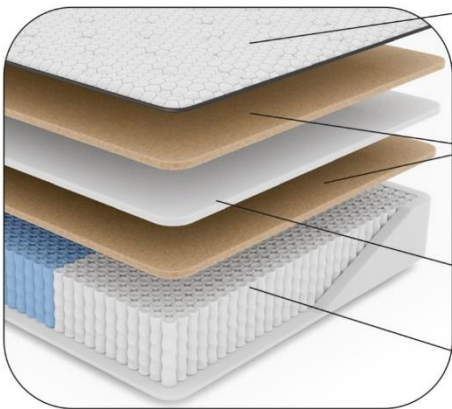

Made in the  
  
USA

Dr. Craig Greene MD is a husband, father, world renowned orthopaedic surgeon, Navy reserve officer and creator of the sleep system...**Dr. Greene's Ideal Mattress.**

The Dr. Green Ideal Mattresses was designed to address the most common sleep challenges: temperature regulation, proper spinal alignment, and pressure point relief.

# Kelly 14" Foam Encased Hybrid Soft or Hard

- **Includes Pillow (s)**  
Filled with shredded memory foam which contours around your head and neck.

- **Quilted CoolTouch Temperature Regulating Fabric**  
Special conductive yarns actively move heat through the fabric to maintain a cool, comfortable sleeping environment.
- **Cool Copper Memory Foam**  
Conductive copper memory foam offers a cool sleep while providing body contouring support.
- **High-Density Transition Layer**  
Enhances the buoyant, weightless feel of the mattress.
- **Foam Encased Pocketed-Coils**  
Tri-zoned pocketed-coils adjust to your body's unique shape while being enclosed in a supportive foam frame

## Jade 12" Hybrid Soft or Hard

Made in the  
  
USA

- **CoolTouch Temperature Regulating Fabric**  
Special conductive yarns actively move heat through the fabric to maintain a cool, comfortable sleeping environment.
- **Cool Copper Memory Foam**  
Conductive copper memory foam offers a cool sleep while providing body contouring support.
- **High-Density Transition Layer**  
Enhances the buoyant, weightless feel of the mattress.
- **Dynamic Edge Individually Wrapped Coils**  
Dynamic Edge Coils adjust to your body's unique shape for personalized pressure relief and comfort.