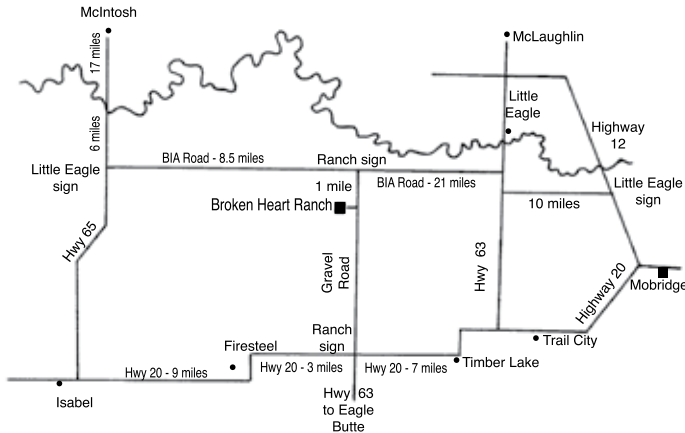

# Broken Heart Ranch

RED ANGUS  
& QUARTER  
HORSES

46th Annual Production Sale *Wednesday, March 6, 2024*

1:00 p.m. MST • Storm Date: March 10, 2024

**SALE LOCATION:**

At the Ranch – Firesteel, South Dakota  
3 miles east, 11 miles north of Firesteel or 7 miles west and  
11 miles north of Timber Lake