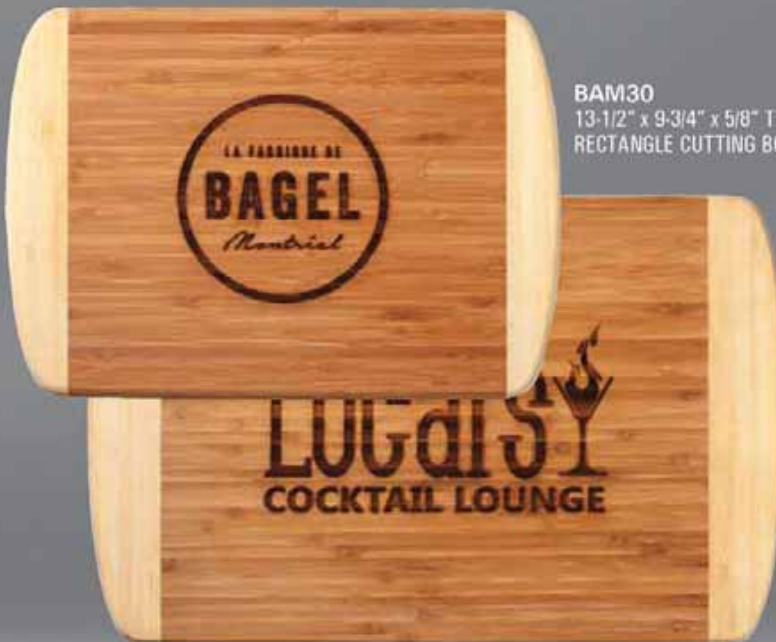

BAM31
17-3/4" x 11-3/4" x 5/8" THICK
RECTANGLE CUTTING BOARD

BAM30
13-1/2" x 9-3/4" x 5/8" THICK
RECTANGLE CUTTING BOARD