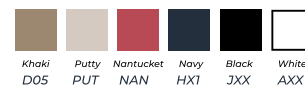

X210SM The Original Sport Mesh

Performance polyester fabric
Soft mesh side and back panels
Structured mid-crown profile
Plastic snap closure

X210Z Zero Lightweight Cotton

Lightweight Cotton Twill Fabric
Soft Structured Low-Sweep Profile
Micro-Velcro Closure