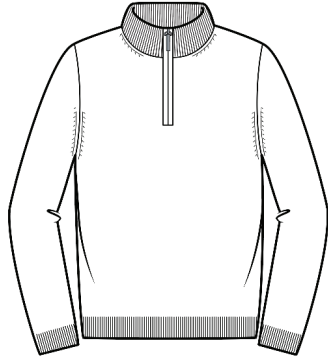

MC0212  
WHSL \$56

**Cotton & Cashmere**  
**1/4 Zip Mock Neck Pullover**

2ply 12gg  
Sizes: S - XXL  
Cotton & Cashmere Color Card

MC725  
WHSL \$46

**Cotton & Cashmere**  
**Classic V-Neck Pullover**

2ply 12gg  
Sizes: S - XXL  
Cotton & Cashmere Color Card

MC1620  
WHSL \$45

**Cotton & Cashmere**  
**1/4 Zip Vest**

2ply 12gg  
Sizes: S - XXL  
Cotton & Cashmere Color Card

MC1477  
WHSL \$39

**Cotton & Cashmere**  
**Classic V-Neck Vest**

2ply 12gg  
Sizes: S - XXL  
Cotton & Cashmere Color Card