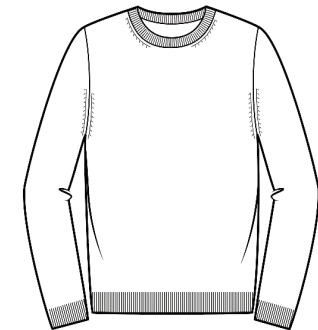

MC1620  
WHSL \$45

**Cotton & Cashmere**  
**1/4 Zip Vest**

2ply 12gg  
Sizes: S - XXL  
Cotton & Cashmere Color Card

MC1477  
WHSL \$39

**Cotton & Cashmere**  
**Classic V-Neck Vest**

2ply 12gg  
Sizes: S - XXL  
Cotton & Cashmere Color Card

M1623  
WHSL \$179

**100% Cashmere**  
**1/4 Zip Mock Neck Pullover**

2ply 12gg  
Sizes: S - XXL  
100% Cashmere Color Card

M1463  
WHSL \$159

**100% Cashmere**  
**Classic V-Neck Pullover**

2ply 12gg  
Sizes: S - XXL  
100% Cashmere Color Card

M1470  
WHSL \$159

**100% Cashmere**  
**Classic Crew Pullover**

2ply 12gg  
Sizes: S - XXL  
100% Cashmere Color Card