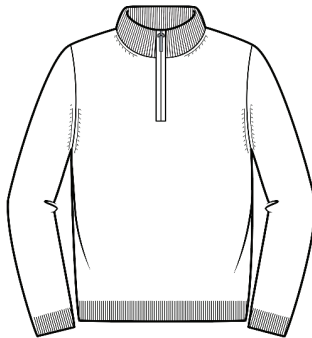

MC0212  
WHSL \$56

**Cotton & Cashmere**  
**1/4 Zip Mock Neck Pullover**

2ply 12gg  
Sizes: S - XXL  
Cotton & Cashmere Color Card

MC725  
WHSL \$46

**Cotton & Cashmere**  
**Classic V-Neck Pullover**

2ply 12gg  
Sizes: S - XXL  
Cotton & Cashmere Color Card

MC1620  
WHSL \$45

**Cotton & Cashmere**  
**1/4 Zip Vest**

2ply 12gg  
Sizes: S - XXL  
Cotton & Cashmere Color Card

MC1477  
WHSL \$39

**Cotton & Cashmere**  
**Classic V-Neck Vest**

2ply 12gg  
Sizes: S - XXL  
Cotton & Cashmere Color Card

M1623  
WHSL \$179

**100% Cashmere**  
**1/4 Zip Mock Neck Pullover**

2ply 12gg  
Sizes: S - XXL  
100% Cashmere Color Card

M1463  
WHSL \$159

**100% Cashmere**  
**Classic V-Neck Pullover**

2ply 12gg  
Sizes: S - XXL  
100% Cashmere Color Card