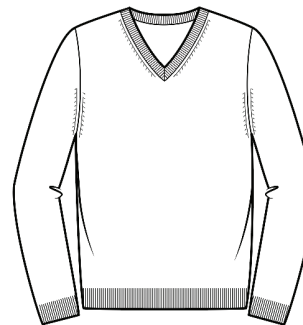

MC1620  
WHSL \$45

**Cotton & Cashmere**  
**1/4 Zip Vest**

2ply 12gg  
Sizes: S - XXL  
Cotton & Cashmere Color Card

MC1477  
WHSL \$39

**Cotton & Cashmere**  
**Classic V-Neck Vest**

2ply 12gg  
Sizes: S - XXL  
Cotton & Cashmere Color Card

M1623  
WHSL \$179

**100% Cashmere**  
**1/4 Zip Mock Neck Pullover**

2ply 12gg  
Sizes: S - XXL  
100% Cashmere Color Card

M1463  
WHSL \$159

**100% Cashmere**  
**Classic V-Neck Pullover**

2ply 12gg  
Sizes: S - XXL  
100% Cashmere Color Card

M1470  
WHSL \$159

**100% Cashmere**  
**Classic Crew Pullover**

2ply 12gg  
Sizes: S - XXL  
100% Cashmere Color Card