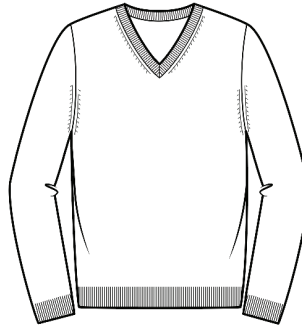

MC0212  
WHSL \$56

**Cotton & Cashmere**  
**1/4 Zip Mock Neck Pullover**

2ply 12gg  
Sizes: S - XXL  
Cotton & Cashmere Color Card

MC725  
WHSL \$46

**Cotton & Cashmere**  
**Classic V-Neck Pullover**

2ply 12gg  
Sizes: S - XXL  
Cotton & Cashmere Color Card

MC1620  
WHSL \$45

**Cotton & Cashmere**  
**1/4 Zip Vest**

2ply 12gg  
Sizes: S - XXL  
Cotton & Cashmere Color Card

MC1477  
WHSL \$39

**Cotton & Cashmere**  
**Classic V-Neck Vest**

2ply 12gg  
Sizes: S - XXL  
Cotton & Cashmere Color Card