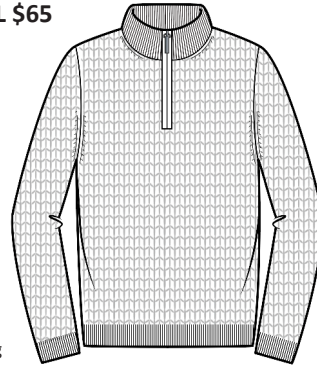

MC1477
WHSL \$39

Cotton & Cashmere
Classic V-Neck Vest

2ply 12gg
Sizes: S - XXL
Cotton & Cashmere Color Card

MC1620
WHSL \$45

Cotton & Cashmere
1/4 Zip Mock Neck Vest

2ply 12gg
Sizes: S - XXL
Cotton & Cashmere Color Card

MC0212
WHSL \$56

Cotton & Cashmere
1/4 Zip Mock Neck Pullover

2ply 12gg
Sizes: S - XXL
Cotton & Cashmere Color Card

MC0213
WHSL \$53

Cotton & Cashmere
Raglan Sweatshirt

2ply 12gg
Sizes: S - XXL
Cotton & Cashmere Color Card

MC0214
WHSL \$65

Cotton & Cashmere
Thermal 1/4 Zip Mock Neck

2ply 12gg
Sizes: S - XXL
Cotton & Cashmere Color Card

MC1465
WHSL \$55

Cotton & Cashmere
Weekend Sweatshirt

4ply 7gg
Sizes: S - XXL
Cotton & Cashmere Color Card