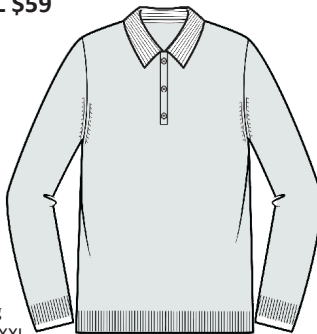

MC2028
WHSL \$52

Cotton & Cashmere
High V-Neck Pullover

2ply 12gg
Sizes: S - XXL
Cotton & Cashmere Color Card

MC2027
WHSL \$59

Cotton & Cashmere
Polo Stripe Collar Button Up

2ply 12gg
Sizes: S - XXL
Cotton & Cashmere Color Card w/
White Striped Collar & Cuff Tipping

MC2030
WHSL \$69

Cotton & Cashmere
Shaker Sleeve 1/4 Zip Raglan

2ply 12gg
Sizes: S - XXL
Cotton & Cashmere Color Card

MC2031
WHSL \$65

Cotton & Cashmere
Stripe 1/4 Zip Mock Neck

2ply 12gg
Sizes: S - XXL
Cotton & Cashmere Color Card w/ White Stripes