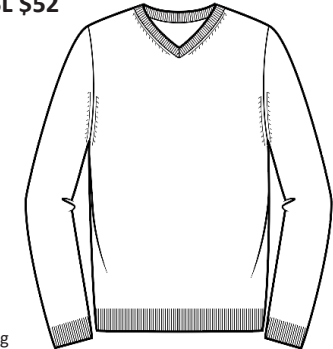

MC0214
WHSL \$65

Cotton & Cashmere
Thermal 1/4 Zip Mock Neck

2ply 12gg
Sizes: S - XXL
Cotton & Cashmere Color Card

MC1465
WHSL \$55

Cotton & Cashmere
Weekend Sweatshirt

4ply 7gg
Sizes: S - XXL
Cotton & Cashmere Color Card

MC2028
WHSL \$52

Cotton & Cashmere
High V-Neck Pullover

2ply 12gg
Sizes: S - XXL
Cotton & Cashmere Color Card

MC2027
WHSL \$59

Cotton & Cashmere
Polo Stripe Collar Button Up

2ply 12gg
Sizes: S - XXL
Cotton & Cashmere Color Card w/
White Striped Collar & Cuff Tipping