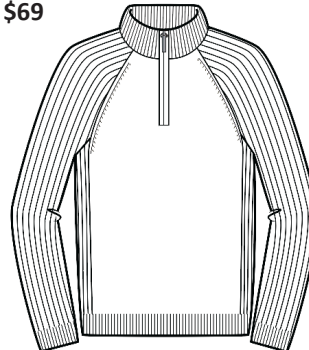

MC0214
WHSL \$65

Cotton & Cashmere
Thermal 1/4 Zip Mock Neck

2ply 12gg
Sizes: S - XXL
Cotton & Cashmere Color Card

MC1465
WHSL \$55

Cotton & Cashmere
Weekend Sweatshirt

4ply 7gg
Sizes: S - XXL
Cotton & Cashmere Color Card

MC2028
WHSL \$52

Cotton & Cashmere
High V-Neck Pullover

2ply 12gg
Sizes: S - XXL
Cotton & Cashmere Color Card

MC2027
WHSL \$59

Cotton & Cashmere
Polo Stripe Collar Button Up

2ply 12gg
Sizes: S - XXL
Cotton & Cashmere Color Card w/
White Striped Collar & Cuff Tipping

MC2030
WHSL \$69

Cotton & Cashmere
Shaker Sleeve 1/4 Zip Raglan

2ply 12gg
Sizes: S - XXL
Cotton & Cashmere Color Card

MC2031
WHSL \$65

Cotton & Cashmere
Stripe 1/4 Zip Mock Neck

2ply 12gg
Sizes: S - XXL
Cotton & Cashmere Color Card w/ White Stripes