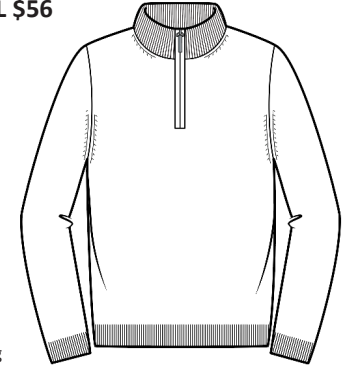

2ply 12gg
Sizes: S - XXL
Cotton & Cashmere Color Card

MC0213
WHSL $53

Cotton & Cashmere
Raglan Sweatshirt