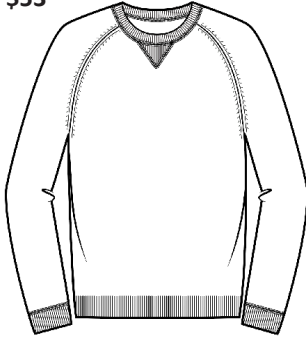

MC1477
WHSL \$39

Cotton & Cashmere
Classic V-Neck Vest

2ply 12gg
Sizes: S - XXL
Cotton & Cashmere Color Card

MC1620
WHSL \$45

Cotton & Cashmere
1/4 Zip Mock Neck Vest

2ply 12gg
Sizes: S - XXL
Cotton & Cashmere Color Card

MC0212
WHSL \$56

Cotton & Cashmere
1/4 Zip Mock Neck Pullover

2ply 12gg
Sizes: S - XXL
Cotton & Cashmere Color Card

MC0213
WHSL \$53

Cotton & Cashmere
Raglan Sweatshirt

2ply 12gg
Sizes: S - XXL
Cotton & Cashmere Color Card