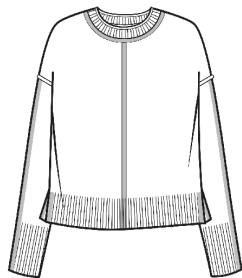

100% Cashmere
Penelope Boxy Crew w/ Tipping
L2175
WHSL $125

2ply 7gg
Sizes: XS - XL
Body Length: 22"
Long Sleeve, Jersey Roll Neck, Side Slits
100% Cashmere Color Card w/ Limonata
or White Tipping