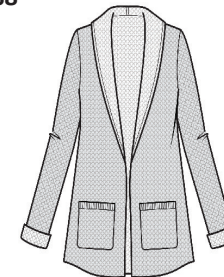

LC3066
WHSL \$49

4ply 7gg
Sizes: One Size
Body Length: 20"
Elbow Length Opening
Multiple Ways to Wear
Offered in All Plaited Reversible Colors

Cotton & Cashmere
Plaited Reversible Pullover

LC2009
WHSL \$58

4ply 7gg
Sizes: XS - XL
Body Length: 22"
Long Sleeve, Mesh Stitch
Offered in All Plaited Reversible Colors

Cotton & Cashmere
Plaited Reversible Cardi

LC1125
WHSL \$88

4ply 7gg
Sizes: XS - XL
Body Length: 27"
Long Sleeve, Mesh Stitch, Shawl Collar, Pockets
Offered in All Plaited Reversible Colors