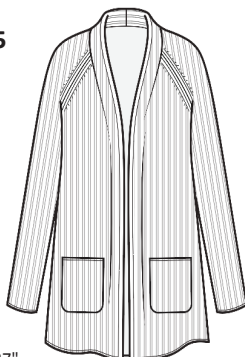

100% Cashmere
Cozy Raglan Rib Duster
L1029
WHSL $145

2ply 7gg
Sizes: XS - XL
Body Length: 27"
Long Sleeve, Pockets
100% Cashmere Color Card