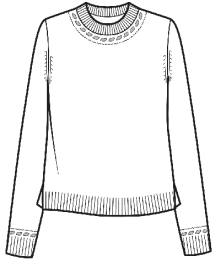

2ply 12gg
Sizes: XS - XL
Body Length: 23"
Long Sleeve, Crew Neck, Side Slits
Cotton & Cashmere Color Card w/ White
Lacing on the Neck and Cuffs

Cotton & Cashmere
Spring Stripe Raglan

LC2237
WHSL $59