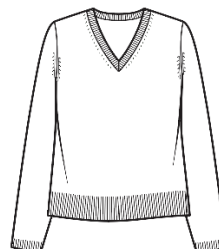

L2151
WHSL $109

100% Cashmere
Weekender V-Neck Pullover

2ply 9gg
Sizes: XS - XL
Body Length: 24"
Long Sleeve, V-Neck
100% Cashmere Color Card