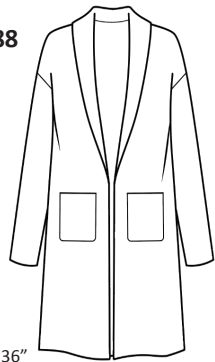

2ply 12gg
Sizes: XS - XL
Body Length: 19"
Long Sleeve, Ruffles
Cotton & Cashmere Color Card

Cotton & Cashmere
Ruffle V-Neck & Sleeves

LC2223
WHSL \$52

2ply 12gg
Sizes: XS - XL
Body Length: 23"
Long Sleeve, V-Neck, 3/4 Sleeves
Cotton & Cashmere Color Card

Cotton & Cashmere
Sarah Shawl Collar Jacket

LC1027
WHSL \$88

2ply 12gg
Sizes: XS - XL
Body Length: 36"
Long Sleeve, Pocket, Full Needle
Cotton & Cashmere Color Card

Cotton & Cashmere
Blair Ribbed Crew Neck