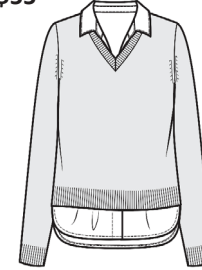

Cotton & Cashmere
Dory Laid Back Crew

LC2242
WHSL \$64

4ply 7gg
Sizes: XS - XL
Body Length: 23"
Elbow Length Sleeve, Relaxed Fit, Side Slits
Opal Combo - 2306

Cotton & Cashmere
Montage Shirrtail Sweater

LC2031
WHSL \$55

2ply 12gg
Sizes: XS - XL
Body Length: Front: 25 1/2", Back: 26 1/2"
Long Sleeve, V-Neck

← **Colors Stocked:**
Abyss - 7411
Bermuda Pink - 7344
Cruise Blue - 904
Deep Olive - 8297
Dream Blue - 8172
Ebony - 237
Ecru - 8307
Midnight - 1207
Miami - 7548
Mongolian Cream - 451
Pepper - 8123
Rose - 8133