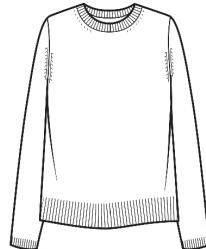

2ply 12gg
Sizes: XS - XL
Body Length: 24"
Long Sleeve, Crew Neck
Cotton & Cashmere Color Card

Cotton & Cashmere
The Mini Duster

LC1007
WHSL $46