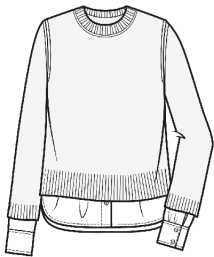

2ply 12gg
Sizes: XS - XL
Body Length: Front: 24", Back: 25"
Long Sleeve, Crew Neck

← **Colors Stocked:**
Anchor - 8306
Blue Lake - 8466
Ebony - 237
Ecru - 8307
Palm Beach - 2535
Rain - 8465

Cotton & Cashmere
Striped Mini Duster

LC1133
WHSL $59