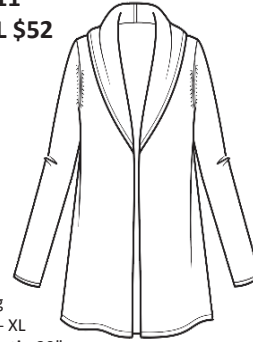

2ply 12gg
Sizes: XS - XL
Body Length: 30"
Long Sleeve, Hood
Cotton & Cashmere Color Card

Cotton & Cashmere
Classic V-Neck Pullover

LC2005
WHSL $42