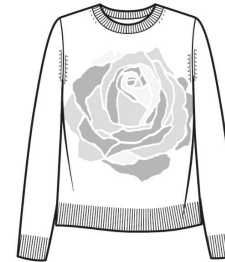

2ply 12gg
Sizes: XS - XL
Body Length: 23"
Long Sleeve, Crew Neck, Intarsia
Dream Blue Combo - 8172
Ecru Combo - 8307

Cotton & Cashmere
Earth Angel Rose Crew

LC2256
WHSL $69