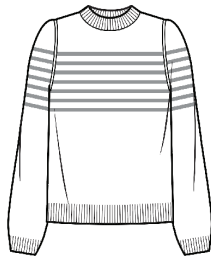

2ply 7gg
Sizes: XS - XL
Body Length: 23 1/2"
Long Sleeve, Crew Neck
Cotton & Cashmere Color Card w/ Abyss
or White Stripes

Cotton & Cashmere
North Wind Raglan

LC2252
WHSL $59