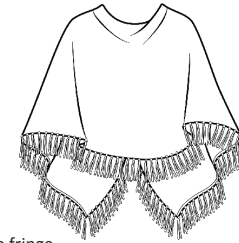

2ply 12gg
Sizes: One Size
Body Length: 20" w/o fringe
Elbow Length Opening
Multiple Ways to Wear
Available for Pre-Order in any Color
on the Cotton & Cashmere Color Card

← **Colors Stocked for LSC1501F:**
Antigua - 2301
Ash - 236
Ebony - 237
Fog - 8229
Midnight - 1207
Palm Beach - 2535
White - 1700

Cotton & Cashmere
Tassel Trim Topper

LSC833
WHSL $44