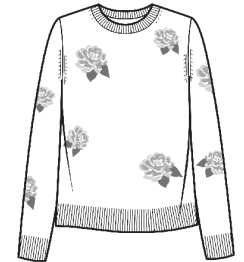

2ply 12gg
Sizes: XS - XL
Body Length: Inseam: 23"
Long Sleeve, Crew Neck, Intarsia
Cotton & Cashmere Color Card
w/ Roses as Shown

Cotton & Cashmere
Lyla V-Neck

LC2243
WHSL $49