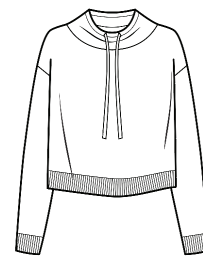

Cotton & Cashmere
Swirl Raglan Pullover

LC2225
WHSL \$59

2ply 7gg
Sizes: XS - XL
Body Length: 23"
Long Sleeve, Crew Neck, Side Slits
Cotton & Cashmere Color Card w/
White Swirls

Cotton & Cashmere
Terry Stitch Zip Hoodie

LC1118
WHSL \$89

2ply 9gg
Sizes: XS - XL
Body Length: 24"
Long Sleeve, Full Zip, Hoodie, Pockets
Cotton & Cashmere Color Card

Cotton & Cashmere
Terry Stitch Cowl Neck

LC2201
WHSL \$59

2ply 9gg
Sizes: XS - XL
Body Length: 21 1/2"
Long Sleeve, Cowl Neck
Cotton & Cashmere Color Card