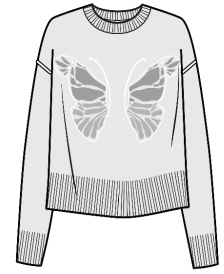

Cotton & Cashmere
Ariel Marled Raglan

LC2220
WHSL \$55

4ply 7gg
Sizes: XS - XL
Body Length: Front: 24", Back: 25"
Long Sleeve, Crew Neck, Side Slits
Cotton & Cashmere Color Card w/
White Marling

Cotton & Cashmere
Kaleidoscope Crew

LC2206
WHSL \$74

2ply 12gg
Sizes: XS - XL
Body Length: 24"
Long Sleeve, Crew Neck
Cotton & Cashmere Color Card w/
Butterflies as Shown

Cotton & Cashmere
Fantasia Crew

LC2244
WHSL \$59

2ply 12gg
Sizes: XS - XL
Body Length: 23"
Long Sleeve, Crew Neck
Cotton & Cashmere Color Card w/
Butterfly as Shown