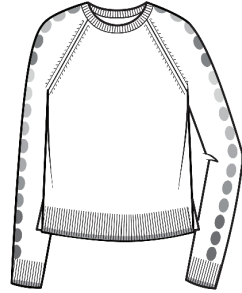

L2155
WHSL \$109

100% Cashmere
The Jojo Dotted Raglan

2ply 7gg
 Sizes: XS - XL
Body Length: 22 1/2"
 Long Sleeve, Crew Neck, Side Slits
100% Cashmere Color Card w/ Dots & Tipping as Shown

L2168
WHSL \$135

100% Cashmere
Emilia Crew w/ Jersey Roll

2ply 7gg
 Sizes: One Size
Body Length: 23"
 Long Sleeve, Crew Neck, Side Slits
100% Cashmere Color Card

L2176
WHSL \$119

100% Cashmere
About Town V-Neck

2ply 7gg
 Sizes: XS - XL
Body Length: 22"
 Long Sleeve, V-Neck, Rolled Trims
100% Cashmere Color Card