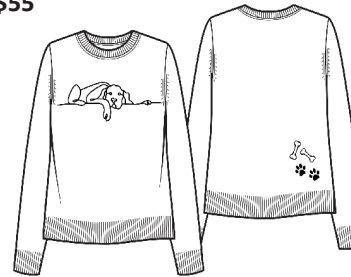

Cotton & Cashmere
Duet Shirrtail Crew

LC2226
WHSL \$59

2ply 12gg
Sizes: XS - XL
Body Length: Front: 24", Back: 25"
Long Sleeve, Crew Neck

← **Colors Stocked:**
Anchor - 8306
Blue Lake - 8466
Ebony - 237
Ecru - 8307
Palm Beach - 2535
Rain - 8465

Cotton & Cashmere
Striped Mini Duster

LC1133
WHSL \$59

2ply 12gg
Sizes: XS - XL
Body Length: 27"
Long Sleeve
Blue Combo - 8508
Neutral Combo - 8507

Cotton & Cashmere
Lazy Lab Pullover

LC2246
WHSL \$55

2ply 12gg
Sizes: XS - XL
Body Length: 23"
Long Sleeve, Intarsia
Cotton & Cashmere Color Card w/ Black Intarsia

Cotton & Cashmere
Plaited Reversible Hooded Cardi

LC1048
WHSL \$99

4ply 7gg
Sizes: XS - XL
Body Length: 27"
Long Sleeve, Mesh Stitch, Pockets
Dune & Fog Combo - 23168229

Cotton & Cashmere
Plaited Reversible Mesh Topper