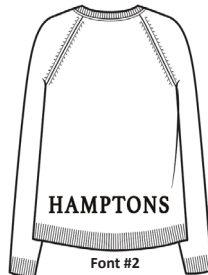

Cotton & Cashmere
Sanibel Pullover

LC2114
WHSL \$44

2ply 12gg
Sizes: XS - XL
Body Length: 24"
Long Sleeve, Crew Neck
Cotton & Cashmere Color Card

Cotton & Cashmere
The Mini Duster

LC1007
WHSL \$46

2ply 7gg
Sizes: XS - XL
Body Length: 27"
Long Sleeve, Slits
Cotton & Cashmere Color Card

Cotton & Cashmere
The Shrunken Duster

LC1111
WHSL \$42

2ply 7gg
Sizes: XS - XL
Body Length: 24"
Long Sleeve
Cotton & Cashmere Color Card

Cotton & Cashmere
2-Way Tank Top

LC2255
WHSL \$39

2ply 12gg
Sizes: XS - XL
Body Length: 23"
Sleeveless, Reversible Round Neck & V-Neck
Cotton & Cashmere Color Card

Cotton & Cashmere
My Choice Pullover

LC2254
WHSL \$74

2ply 12gg
Sizes: XS - XL
Body Length: Front: 24", Back: 25"
Long Sleeve, Raglan, Side Slits
Cotton & Cashmere Color Card w/
Customizable Font

Font #2