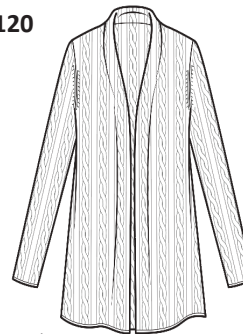

L1070
WHSL \$125

100% Cashmere
The Shrunken Duster

2ply 7gg
Sizes: XS - XL
Body Length: 24"
Long Sleeve
100% Cashmere Color Card

L1093
WHSL \$120

100% Cashmere
Breezy Cable Mini Duster

2ply 7gg
Sizes: XS - XL
Body Length: 26 1/2"
Long Sleeve
100% Cashmere Color Card