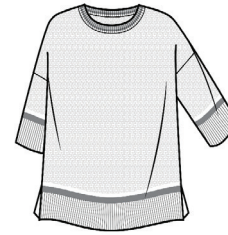

4ply 7gg
Sizes: XS - XL
Body Length: 23"
Elbow Length Sleeve, Relaxed Fit, Side Slits
Opal Combo - 2306

Cotton & Cashmere
Montage Shirrtail Sweater

LC2031
WHSL $55