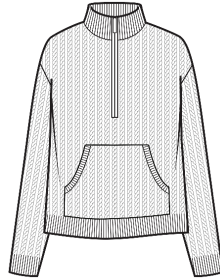

Cotton & Cashmere
Sheridan Arrow Cable

LC2230
WHSL \$64

8ply 3gg
Sizes: XS - XL
Body Length: 22"
Long Sleeve, Crew Neck
Cotton & Cashmere Color Card

Cotton & Cashmere
Rory Half Zip Cable

LC2248
WHSL \$69

2ply 12gg
Sizes: XS - XL
Body Length: 24"
Long Sleeve, 1/2 Zip, Mock Neck, Pocket
Cotton & Cashmere Color Card