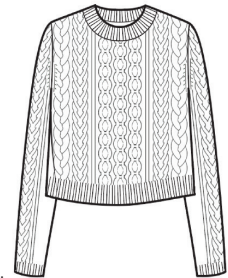

LC2237
WHSL \$59

4ply 7gg
Sizes: XS - XL
Body Length: 24"
Long Sleeve, Crew Neck, Rolled Trims
Pink Sugar Combo - 7824

Cotton & Cashmere
Carrie Button Shacket

LC1121
WHSL \$119

2ply 9gg
Sizes: XS - XL
Body Length: 29"
Long Sleeve, Pockets, Horn Buttons,
Full Needle
Cotton & Cashmere Color Card

Cotton & Cashmere
Cable & Rib Cardigan

LC1119
WHSL \$75

6ply 5gg
Sizes: XS - XL
Body Length: 21"
Long Sleeve, Horn Buttons
Cotton & Cashmere Color Card

Cotton & Cashmere
Mila Cropped Cable Pullover

LC2229
WHSL \$66

6ply 5gg
Sizes: XS - XL
Body Length: 20"
Long Sleeve, Crew Neck
Cotton & Cashmere Color Card

Cotton & Cashmere
Phoebe Stripe Crew Neck

LC2240
WHSL \$49

2ply 7gg
Sizes: XS - XL
Body Length: 23 1/2"
Long Sleeve, Crew Neck
Cotton & Cashmere Color Card w/ Abyss
or White Stripes