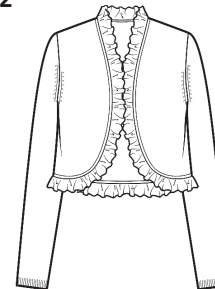

Cotton & Cashmere
Selene Cardigan

LC1129
WHSL \$75

4ply 7gg
Sizes: XS - XL
Body Length: 20"
Long Sleeve, DTM Buttons, Fringe
Cotton & Cashmere Color Card

Cotton & Cashmere
Ruffle Edge Bolero

LC1113
WHSL \$52