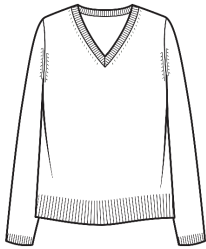

2ply 12gg
Sizes: XS - XL
Body Length: 24"
Long Sleeve, V-Neck
Cotton & Cashmere Color Card

Cotton & Cashmere
Sanibel Pullover

LC2114
WHSL $44