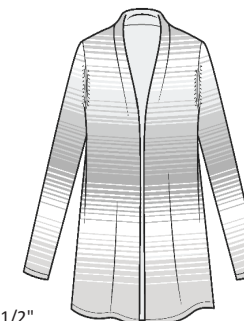

100% Cashmere
Ombre Stripe Mini Duster
L1094
WHSL $125

2ply 7gg
Sizes: XS - XL
Body Length: 26 1/2"
Long Sleeve
Neutral Combo - 8510
Pink Combo - 8511