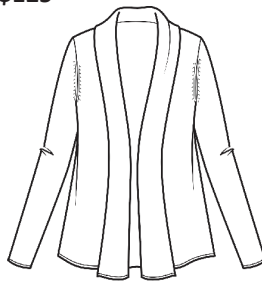

L1070
WHSL $125

100% Cashmere
The Shrunken Duster

2ply 7gg
Sizes: XS - XL
Body Length: 24"
Long Sleeve
100% Cashmere Color Card