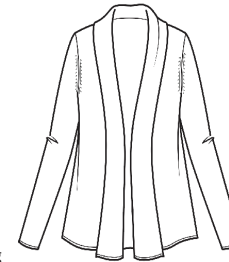

2ply 7gg
Sizes: XS - XL
Body Length: 24"
Long Sleeve
Cotton & Cashmere Color Card

Cotton & Cashmere
2-Way Tank Top

LC2255
WHSL $39