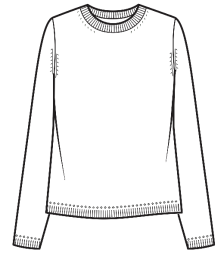

2ply 12gg
Sizes: XS - XL
Body Length: 24 1/2"
Long Sleeve, Classic Fit
Cotton & Cashmere Color Card

Cotton & Cashmere
West Palm Pullover

LC2113
WHSL $44