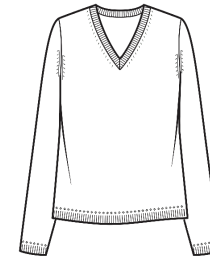

2ply 12gg
Sizes: XS - XL
Body Length: 24 1/2"
Long Sleeve, Classic Fit
Cotton & Cashmere Color Card

Cotton & Cashmere
Classic Crew Neck Pullover

LC2006
WHSL $42