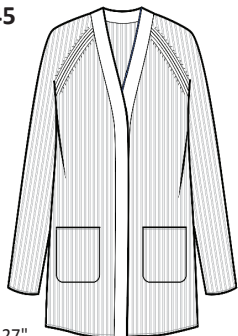

100% Cashmere
Vivian Zip Hoodie
L1073
WHSL $169

100% Cashmere
Polly Raglan Shaker Cardi
L1089
WHSL $145

2ply 5gg
Sizes: XS - XL
Body Length: 27"
Long Sleeve, Pockets, Shaker Stitch
100% Cashmere Color Card