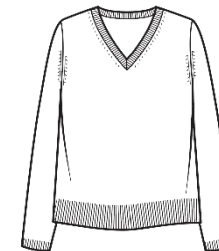

L2002
WHSL $105

100% Cashmere
Santa Monica Pullover

2ply 7gg
Sizes: XS - XL
Body Length: 24"
Long Sleeve, V-Neck, Easy Body
100% Cashmere Color Card