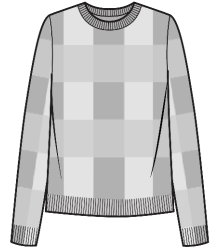

LC1118
WHSL \$89

2ply 9gg
Sizes: XS - XL
Body Length: 24"
Long Sleeve, Full Zip, Hoodie, Pockets
Cotton & Cashmere Color Card

Cotton & Cashmere
Terry Stitch Cowl Neck

LC2201
WHSL \$59

2ply 9gg
Sizes: XS - XL
Body Length: 21 1/2"
Long Sleeve, Cowl Neck
Cotton & Cashmere Color Card

Cotton & Cashmere
Terry Stitch Wide Leg Pant

LC4029
WHSL \$59

2ply 9gg
Sizes: XS - XL
Body Length: Inseam: 28 1/2"
Wide Leg, Elastic Waistband
Cotton & Cashmere Color Card

Cotton & Cashmere
Octavia Pullover

LC2247
WHSL \$99

2ply 9gg
Sizes: XS - XL
Body Length: 23"
Long Sleeve, Crew Neck
Bright Combo - 8494

Cotton & Cashmere
Emmy Button Sleeve V-Neck

LC2251
WHSL \$59

2ply 12gg
Sizes: XS - XL
Body Length: 24 1/2"
Long Sleeve, Shell Button
Sleeve Placket
Cotton & Cashmere Color Card