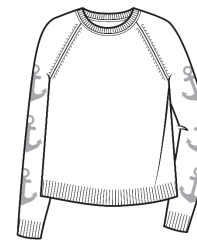

2ply 7gg
Sizes: XS - XL
Body Length: 23"
Long Sleeve, Crew Neck, Side Slits
Cotton & Cashmere Color Card w/ White
Anchors

Cotton & Cashmere
Kinnie Oversized Crew

LC2218
WHSL $49