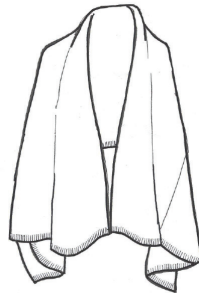

2ply 7gg
Sizes: One Size
Body Length: 20"
Elbow Length Opening
Multiple Ways to Wear
100% Cashmere Color Card

L3030
WHSL \$109

100% Cashmere
Directional Rib Topper

2ply 7gg
Sizes: One Size
Body Length: 20"
Elbow Length Opening
Multiple Ways to Wear
100% Cashmere Color Card

LF8369
WHSL \$75

100% Cashmere
Breezy Travel Wrap

2ply 5gg
Sizes: One Size
Size: 80" x 32"
Multiple Ways to Wear
100% Cashmere Color Card

LF7435
WHSL \$129

100% Cashmere
Luxe Travel Wrap

2ply 7gg
Sizes: One Size
Size: 80" x 32"
Multiple Ways to Wear
100% Cashmere Color Card