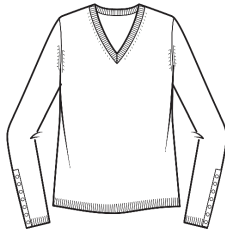

Cotton & Cashmere
Terry Stitch Wide Leg Pant

LC4029
WHSL \$59

2ply 9gg
Sizes: XS - XL
Body Length: Inseam: 28 1/2"
Wide Leg, Elastic Waistband
Cotton & Cashmere Color Card

Cotton & Cashmere
Octavia Pullover

LC2247
WHSL \$99

2ply 9gg
Sizes: XS - XL
Body Length: 23"
Long Sleeve, Crew Neck
Bright Combo - 8494

Cotton & Cashmere
Emmy Button Sleeve V-Neck

LC2251
WHSL \$59

2ply 12gg
Sizes: XS - XL
Body Length: 24 1/2"
Long Sleeve, Shell Button
Sleeve Placket
Cotton & Cashmere Color Card