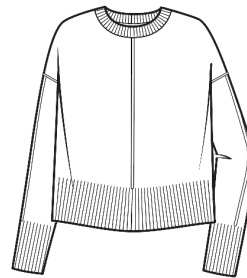

L1058
WHSL \$159

100% Cashmere
Effortless Long Duster

2ply 7gg
 Sizes: XS - XL
Body Length: 40"
 Long Sleeve, Pockets, Side Slits
100% Cashmere Color Card

100% Cashmere
Penelope Boxy Crew w/ Tipping
L2175
WHSL \$125

2ply 7gg
 Sizes: XS - XL
Body Length: 22"
 Long Sleeve, Jersey Roll Neck, Side Slits
 100% Cashmere Color Card w/ Limonata
 or White Tipping

100% Cashmere
Bungalow Boxy Crew
L2099
WHSL \$125

2ply 7gg
 Sizes: XS/S, M/M, L/XL
Body Length: 23"
 Long Sleeve, Crew Neck, Welt Detail
 100% Cashmere Color Card