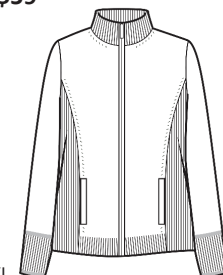

2ply 12gg
Sizes: XS - XL
Body Length: 25"
Long Sleeve, Zip, Rib Detail, Pockets,
Mock Neck
Cotton & Cashmere Color Card w/
White Tipping