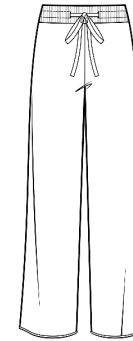

Cotton & Cashmere
Swirl Raglan Pullover

LC2225
WHSL \$59

2ply 7gg
Sizes: XS - XL
Body Length: 23"
Long Sleeve, Crew Neck, Side Slits
Cotton & Cashmere Color Card w/
White Swirls

Cotton & Cashmere
Terry Stitch Zip Hoodie

LC1118
WHSL \$89

2ply 9gg
Sizes: XS - XL
Body Length: 24"
Long Sleeve, Full Zip, Hoodie, Pockets
Cotton & Cashmere Color Card

Cotton & Cashmere
Terry Stitch Cowl Neck

LC2201
WHSL \$59

2ply 9gg
Sizes: XS - XL
Body Length: 21 1/2"
Long Sleeve, Cowl Neck
Cotton & Cashmere Color Card

Cotton & Cashmere
Terry Stitch Wide Leg Pant

LC4029
WHSL \$59

2ply 9gg
Sizes: XS - XL
Body Length: Inseam: 28 1/2"
Wide Leg, Elastic Waistband
Cotton & Cashmere Color Card

Cotton & Cashmere
Octavia Pullover

LC2247
WHSL \$99

2ply 9gg
Sizes: XS - XL
Body Length: 23"
Long Sleeve, Crew Neck
Bright Combo - 8494

Cotton & Cashmere
Emmy Button Sleeve V-Neck

LC2251
WHSL \$59

2ply 12gg
Sizes: XS - XL
Body Length: 24 1/2"
Long Sleeve, Shell Button
Sleeve Placket
Cotton & Cashmere Color Card