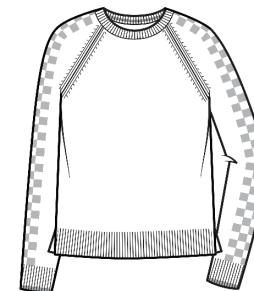

100% Cashmere
Checkerboard Raglan
L2171
WHSL $128

2ply 7gg
Sizes: XS - XL
Body Length: 24"
Long Sleeve, Crew Neck, Side Slits
Body offered in Ash or White w/
any check color in 100% Cashmere Color Card