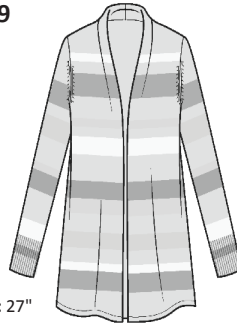

2ply 12gg
Sizes: XS - XL
Body Length: 27"
Long Sleeve
Blue Combo - 8508
Neutral Combo - 8507

Cotton & Cashmere
Lazy Lab Pullover

LC2246
WHSL $55