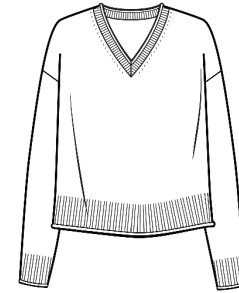

L2155
WHSL \$109

100% Cashmere
The Jojo Dotted Raglan

2ply 7gg
 Sizes: XS - XL
Body Length: 22 1/2"
 Long Sleeve, Crew Neck, Side Slits
100% Cashmere Color Card w/ Dots & Tipping as Shown

L2168
WHSL \$135

100% Cashmere
Emilia Crew w/ Jersey Roll

2ply 7gg
 Sizes: One Size
Body Length: 23"
 Long Sleeve, Crew Neck, Side Slits
100% Cashmere Color Card

L2176
WHSL \$119

100% Cashmere
About Town V-Neck

2ply 7gg
 Sizes: XS - XL
Body Length: 22"
 Long Sleeve, V-Neck, Rolled Trims
100% Cashmere Color Card