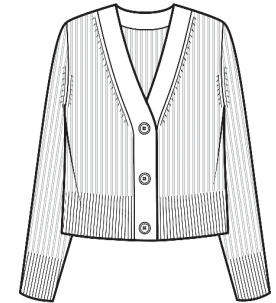

L1090
WHSL $129

100% Cashmere
Stella Shaker Cardigan

2ply 5gg
Sizes: XS - XL
Body Length: 22"
Long Sleeve, Horn Buttons, Shaker Stitch
100% Cashmere Color Card