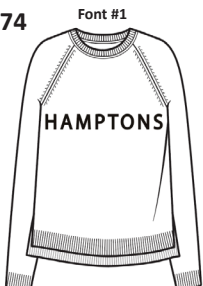

LC2006
WHSL \$42

2ply 12gg
Sizes: XS - XL
Body Length: 24 1/2"
Long Sleeve, Classic Fit
Cotton & Cashmere Color Card

Cotton & Cashmere
West Palm Pullover

LC2113
WHSL \$44

2ply 12gg
Sizes: XS - XL
Body Length: 24"
Long Sleeve, V-Neck
Cotton & Cashmere Color Card

Cotton & Cashmere
Sanibel Pullover

LC2114
WHSL \$44

2ply 12gg
Sizes: XS - XL
Body Length: 24"
Long Sleeve, Crew Neck
Cotton & Cashmere Color Card

Cotton & Cashmere
The Mini Duster

LC1007
WHSL \$46

2ply 7gg
Sizes: XS - XL
Body Length: 27"
Long Sleeve, Slits
Cotton & Cashmere Color Card

Cotton & Cashmere
The Shrunken Duster

LC1111
WHSL \$42

2ply 7gg
Sizes: XS - XL
Body Length: 24"
Long Sleeve
Cotton & Cashmere Color Card

Cotton & Cashmere
2-Way Tank Top

LC2255
WHSL \$39

2ply 12gg
Sizes: XS - XL
Body Length: 23"
Sleeveless, Reversible Round Neck & V-Neck
Cotton & Cashmere Color Card

Cotton & Cashmere
My Choice Pullover

LC2254
WHSL \$74

2ply 12gg
Sizes: XS - XL
Body Length: Front: 24", Back: 25"
Long Sleeve, Raglan, Side Slits
Cotton & Cashmere Color Card w/
Customizable Font

Font #2