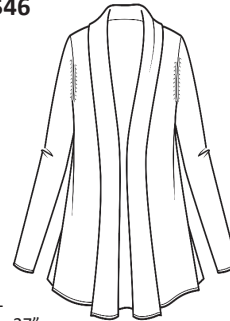

LC2006
WHSL \$42

2ply 12gg
Sizes: XS - XL
Body Length: 24 1/2"
Long Sleeve, Classic Fit
Cotton & Cashmere Color Card

Cotton & Cashmere
West Palm Pullover

LC2113
WHSL \$44

2ply 12gg
Sizes: XS - XL
Body Length: 24"
Long Sleeve, V-Neck
Cotton & Cashmere Color Card

Cotton & Cashmere
Sanibel Pullover

LC2114
WHSL \$44

2ply 12gg
Sizes: XS - XL
Body Length: 24"
Long Sleeve, Crew Neck
Cotton & Cashmere Color Card

Cotton & Cashmere
The Mini Duster

LC1007
WHSL \$46

2ply 7gg
Sizes: XS - XL
Body Length: 27"
Long Sleeve, Slits
Cotton & Cashmere Color Card