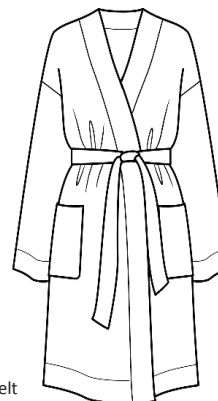

2ply 9gg
 Sizes: XS - XL
Body Length: 23"
 Long Sleeve, Drawstring, Pockets
 100% Cashmere Color Card

100% Cashmere
Racing Stripe Raglan
L2159
WHSL \$119

2ply 7gg
 Sizes: XS - XL
Body Length: 22"
 Long Sleeve, Crew Neck
 100% Cashmere Color Card w/
 Stripes as Shown

100% Cashmere
Dover Boxy Cable Hoodie
L2165
WHSL \$159

2ply 7gg
 Sizes: XS - XL
Body Length: 22"
 Long Sleeve, Drawstring, Pocket
 100% Cashmere Color Card

100% Cashmere
Cozy Raglan Rib Duster
L1029
WHSL \$145

2ply 7gg
 Sizes: XS - XL
Body Length: 27"
 Long Sleeve, Pockets
 100% Cashmere Color Card

100% Cashmere
Luna Robe w/ Pockets
L1066
WHSL \$219

2ply 7gg
 Sizes: XS - XL
Body Length: 40"
 Long Sleeve, Pockets, Belt
 100% Cashmere Color Card