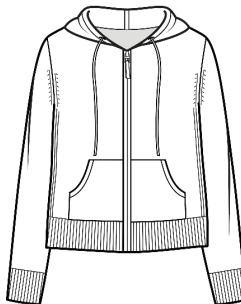

100% Cashmere
Vivian Zip Hoodie
L1073
WHSL $169

2ply 9gg
Sizes: XS - XL
Body Length: 23"
Long Sleeve, Drawstring, Pockets
100% Cashmere Color Card