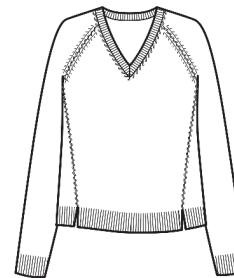

L2172
WHSL $119

100% Cashmere
Hannah Whipstitch Raglan

2ply 7gg
Sizes: XS - XL
Body Length: 23"
Long Sleeve, V-Neck, Slits
100% Cashmere Color Card w/ White Whipstitch