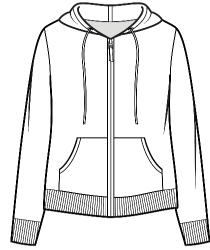

Cotton & Cashmere
Swirl Raglan Pullover

LC2225
WHSL \$59

2ply 7gg
Sizes: XS - XL
Body Length: 23"
Long Sleeve, Crew Neck, Side Slits
Cotton & Cashmere Color Card w/
White Swirls

Cotton & Cashmere
Terry Stitch Zip Hoodie

LC1118
WHSL \$89

2ply 9gg
Sizes: XS - XL
Body Length: 24"
Long Sleeve, Full Zip, Hoodie, Pockets
Cotton & Cashmere Color Card

Cotton & Cashmere
Terry Stitch Cowl Neck

LC2201
WHSL \$59

2ply 9gg
Sizes: XS - XL
Body Length: 21 1/2"
Long Sleeve, Cowl Neck
Cotton & Cashmere Color Card