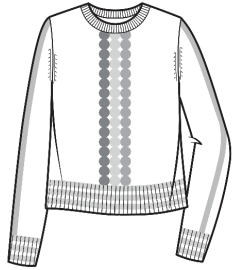

L2110
WHSL \$105

100% Cashmere
Breezy Cable Pullover

2ply 7gg
Sizes: XS - XL
Body Length: 24 1/2"
Long Sleeve, Crew Neck
100% Cashmere Color Card

Cotton & Cashmere
The Round About Crew

LC2202
WHSL \$55

2ply 12gg
Sizes: XS - XL
Body Length: 22 1/2"
Long Sleeve, Crew Neck
Cotton & Cashmere Color Card w/ Dots
and Stripes as Shown

Cotton & Cashmere
Ariel Marled Raglan

LC2220
WHSL \$55

4ply 7gg
Sizes: XS - XL
Body Length: Front: 24", Back: 25"
Long Sleeve, Crew Neck, Side Slits
Cotton & Cashmere Color Card w/
White Marling

Cotton & Cashmere
Kaleidoscope Crew