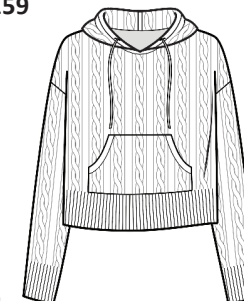

100% Cashmere
Dover Boxy Cable Hoodie
L2165
WHSL $159

2ply 7gg
Sizes: XS - XL
Body Length: 22"
Long Sleeve, Drawstring, Pocket
100% Cashmere Color Card