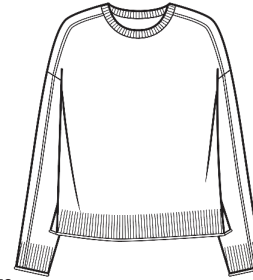

L2155
WHSL \$109

100% Cashmere
The Jojo Dotted Raglan

2ply 7gg
 Sizes: XS - XL
Body Length: 22 1/2"
 Long Sleeve, Crew Neck, Side Slits
100% Cashmere Color Card w/ Dots & Tipping as Shown

L2168
WHSL \$135

100% Cashmere
Emilia Crew w/ Jersey Roll

2ply 7gg
 Sizes: One Size
Body Length: 23"
 Long Sleeve, Crew Neck, Side Slits
100% Cashmere Color Card

L2176
WHSL \$119

100% Cashmere
About Town V-Neck

2ply 7gg
 Sizes: XS - XL
Body Length: 22"
 Long Sleeve, V-Neck, Rolled Trims
100% Cashmere Color Card