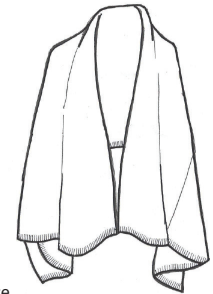

2ply 5gg
Sizes: One Size
Size: 80" x 32"
Multiple Ways to Wear
100% Cashmere Color Card

LF7435
WHSL $129

100% Cashmere
Luxe Travel Wrap