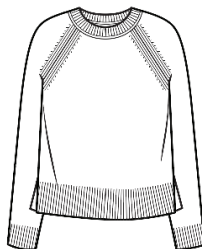

L2154
WHSL $115

100% Cashmere
Montauk Raglan Pullover

2ply 7gg
Sizes: XS - XL
Body Length: 23"
Long Sleeve, Side Slits
100% Cashmere Color Card