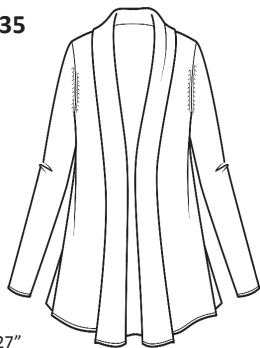

2ply 7gg
 Sizes: XS - XL
Body Length: 27"
 Long Sleeve, Pockets
 100% Cashmere Color Card

100% Cashmere
Luna Robe w/ Pockets
L1066
WHSL \$219

2ply 7gg
 Sizes: XS - XL
Body Length: 40"
 Long Sleeve, Pockets, Belt
 100% Cashmere Color Card

100% Cashmere
Ombre Stripe Mini Duster
L1094
WHSL \$125

2ply 7gg
 Sizes: XS - XL
Body Length: 26 1/2"
 Long Sleeve
 Neutral Combo - 8510
 Pink Combo - 8511

L1002
WHSL \$135

100% Cashmere
The Mini Duster

2ply 7gg
Sizes: XS - XL
Body Length: 27"
Long Sleeve, Side Slits
100% Cashmere Color Card