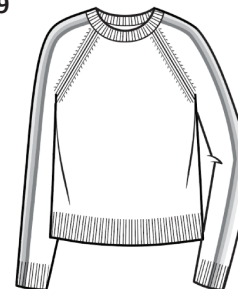

100% Cashmere
Polly Raglan Shaker Cardi
L1089
WHSL \$145

2ply 5gg
 Sizes: XS - XL
Body Length: 27"
 Long Sleeve, Pockets, Shaker Stitch
 100% Cashmere Color Card

100% Cashmere
Vivian Zip Hoodie
L1073
WHSL \$169

2ply 9gg
 Sizes: XS - XL
Body Length: 23"
 Long Sleeve, Drawstring, Pockets
 100% Cashmere Color Card

100% Cashmere
Racing Stripe Raglan
L2159
WHSL \$119

2ply 7gg
 Sizes: XS - XL
Body Length: 22"
 Long Sleeve, Crew Neck
 100% Cashmere Color Card w/
 Stripes as Shown