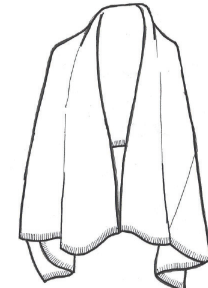

2ply 5gg
Sizes: One Size
Size: 80" x 32"
Multiple Ways to Wear
Silk & Cashmere Color Card