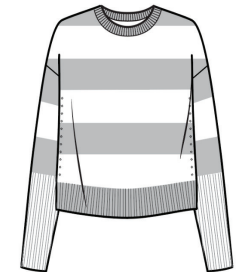

2ply 7gg
Sizes: XS - XL
Body Length: 22"
Long Sleeve, Crew Neck
Cotton & Cashmere Color Card w/
White Stripes