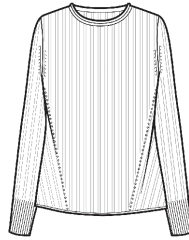

2ply 12gg
Sizes: XS - XL
Body Length: 24"
Long Sleeve, Classic Fit, Ribbed
Cotton & Cashmere Color Card

Cotton & Cashmere
Fly-Away Hooded Cardigan

LC1011
WHSL $52