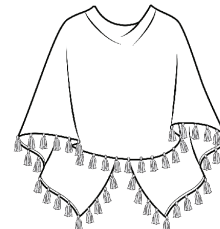

2ply 7gg
Sizes: One Size
Body Length: 20" w/o tassels
Elbow Length Opening
Multiple Ways to Wear

← **Colors Stocked for LSC936:**
Abyss & Turq Combo - 8339
Aegean Combo - 7999
Malibu Combo - 7626
Midnight Combo - 7624
Pink Sugar Combo - 8338
White Combo - 7625

Cotton & Cashmere
Ruffle Trim Mini Travel Wrap

LC4025
WHSL $59