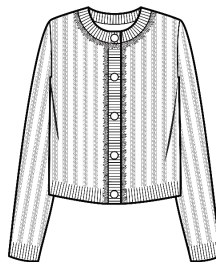

4ply 7gg
Sizes: XS - XL
Body Length: 20"
Long Sleeve, DTM Buttons, Fringe
Cotton & Cashmere Color Card

Cotton & Cashmere
Ruffle Edge Bolero

LC1113
WHSL $52