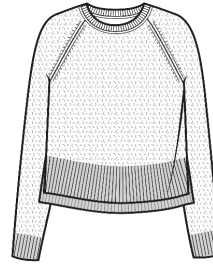

L2110
WHSL \$105

100% Cashmere
Breezy Cable Pullover

2ply 7gg
Sizes: XS - XL
Body Length: 24 1/2"
Long Sleeve, Crew Neck
100% Cashmere Color Card

Cotton & Cashmere
The Round About Crew

LC2202
WHSL \$55

2ply 12gg
Sizes: XS - XL
Body Length: 22 1/2"
Long Sleeve, Crew Neck
Cotton & Cashmere Color Card w/ Dots
and Stripes as Shown

Cotton & Cashmere
Ariel Marled Raglan

LC2220
WHSL \$55

4ply 7gg
Sizes: XS - XL
Body Length: Front: 24", Back: 25"
Long Sleeve, Crew Neck, Side Slits
Cotton & Cashmere Color Card w/
White Marling

Cotton & Cashmere
Kaleidoscope Crew