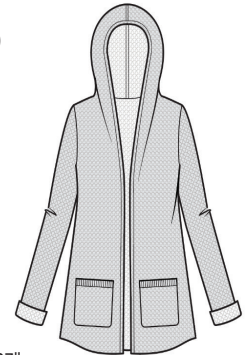

4ply 7gg
Sizes: XS - XL
Body Length: 27"
Long Sleeve, Mesh Stitch, Pockets
Dune & Fog Combo - 23168229

Cotton & Cashmere
Plaited Reversible Mesh Topper

LC3066
WHSL $49