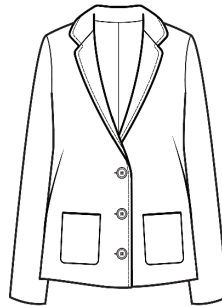

LC2247
WHSL \$99

2ply 9gg
Sizes: XS - XL
Body Length: 23"
Long Sleeve, Crew Neck
Bright Combo - 8494

Cotton & Cashmere
Emmy Button Sleeve V-Neck

LC2251
WHSL \$59

2ply 12gg
Sizes: XS - XL
Body Length: 24 1/2"
Long Sleeve, Shell Button
Sleeve Placket
Cotton & Cashmere Color Card

Cotton & Cashmere
Blake Notch Blazer

LC1031
WHSL \$88

2ply 12gg
Sizes: XS - XL
Body Length: 26 1/2"
Long Sleeve, Notch Collar, DTM Buttons,
Pockets, Full Needle
Cotton & Cashmere Color Card

Cotton & Cashmere
Veranda Crew Neck