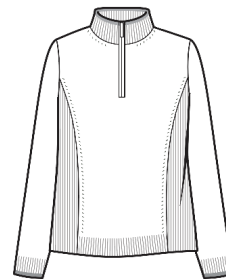

2ply 12gg
Sizes: XS - XL
Body Length: 25"
Long Sleeve, Zip, Rib Detail, Mock Neck
Cotton & Cashmere Color Card w/
White Tipping

Cotton & Cashmere
Birdseye Half Zip Pullover

LC2228
WHSL $66