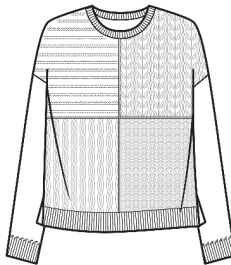

L2173
WHSL $125

100% Cashmere
Tomorrow Patchwork Crew

2ply 7gg
Sizes: XS - XL
Body Length: 23"
Long Sleeve, Crew Neck, Side Slits
100% Cashmere Color Card w/ White Whipstitch on Cuff