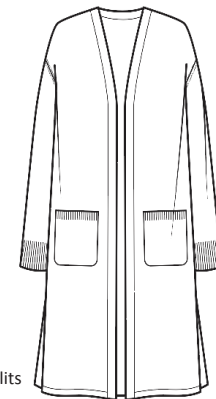

2ply 7gg
 Sizes: XS - XL
Body Length: 27"
 Long Sleeve, Pockets
100% Cashmere Color Card

L2104
WHSL \$109

100% Cashmere
Laid Back Crew Tee

2ply 7gg
 Sizes: One Size
Body Length: 25"
 Elbow Sleeve Length, Relaxed Fit, Side Slits
100% Cashmere Color Card

2ply 7gg
 Sizes: XS - XL
Body Length: 23"
 Long Sleeve, Crew Neck, Side Slits
100% Cashmere Color Card w/ White Whipstitch on Cuff

L2172
WHSL \$119

100% Cashmere
Hannah Whipstitch Raglan

2ply 7gg
 Sizes: XS - XL
Body Length: 23"
 Long Sleeve, V-Neck, Slits
100% Cashmere Color Card w/ White Whipstitch

L1058
WHSL \$159

100% Cashmere
Effortless Long Duster

2ply 7gg
 Sizes: XS - XL
Body Length: 40"
 Long Sleeve, Pockets, Side Slits
100% Cashmere Color Card

100% Cashmere
Penelope Boxy Crew w/ Tipping
L2175
WHSL \$125