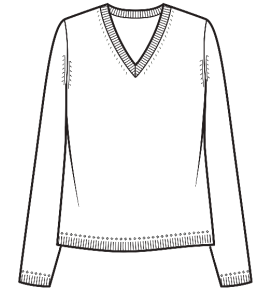

L2188
WHSL $112

100% Cashmere
My Day Essential V-Neck

2ply 9gg
Sizes: XS - XL
Body Length: 23 1/2"
Long Sleeve, V-Neck
100% Cashmere Color Card