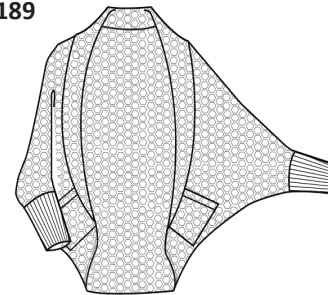

L1022
WHSL $189

100% Cashmere
Maggie Elliptical Cardigan

2ply 7gg
Sizes: One Size
Body Length: 27" Front, 28 1/2" Back
3/4 Sleeve, Pockets, Honeycomb Stitch
100% Cashmere Color Card