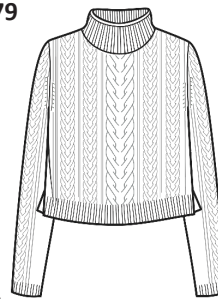

100% Merino
Turtleneck Cable Detail Pullover

LM2063
WHSL \$79

4ply 7gg
Sizes: XS - XL
Body Length: 26"
Long Sleeve, Cowl Neck, Side Slits
100% Merino Color Card

100% Merino
Lurex Crop Cable Turtleneck

LM2087
WHSL \$79