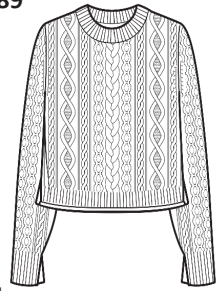

8ply 5gg
Sizes: XS - XL
Body Length: 20"
Long Sleeve, Rolled Hems, Side Slits
100% Merino Color Card

100% Merino
Winter Dream Pullover

LM2072
WHSL $69