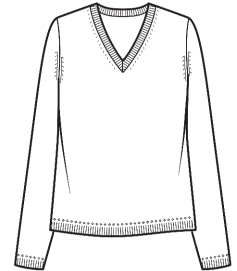

100% Merino
Easy Crew Neck Pullover

LM2055
WHSL \$59

2ply 7gg
Sizes: XS - XL
Body Length: 24"
Long Sleeve, Relaxed Fit, Crew Neck
100% Merino Color Card

100% Merino
Easy V-Neck Pullover

LM2054
WHSL \$59

2ply 7gg
Sizes: XS - XL
Body Length: 24"
Long Sleeve, Relaxed Fit, V-Neck
100% Merino Color Card