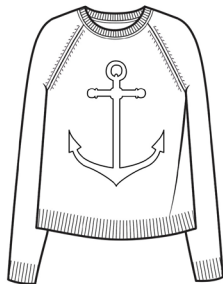

2ply 12gg
Sizes: XS - XL
Body Length: 23"
Long Sleeve, Crew Neck
Cotton & Cashmere Color Card w/ White Anchor

Cotton & Cashmere
Adele Ruffle Pullover

LC2283
WHSL $55