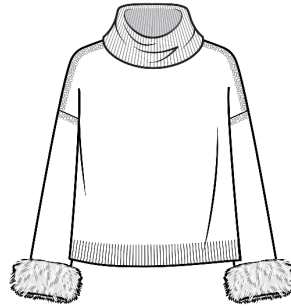

4ply 7gg
Sizes: XS - XL
Body Length: 24"
Long Sleeve, Fox Fur Cuffs

100% Cashmere
Windchill Fox-Trim Topper

LXF8388
WHSL $115