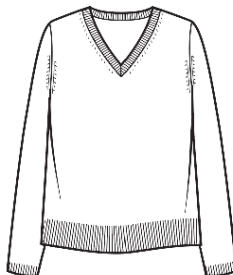

L2002
WHSL $105

100% Cashmere
Santa Monica Pullover

2ply 7gg
Sizes: XS - XL
Body Length: 24"
Long Sleeve, Easy Body, V-Neck
100% Cashmere Color Card