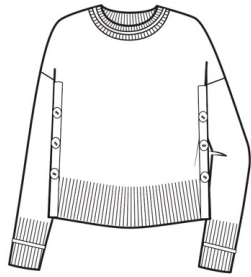

Cotton & Cashmere
Shaker Shrug

LC1145
WHSL \$49

2ply 12gg
Sizes: XS - XL
Body Length: 15"
Long Sleeve
Cotton & Cashmere Color Card

Cotton & Cashmere
Madeline Button Placket Crew

LC2266
WHS� \$59

2ply 12gg
Sizes: XS - XL
Body Length: 22 1/2"
Long Sleeve, Crew Neck, Faux Horn Buttons
Cotton & Cashmere Color Card