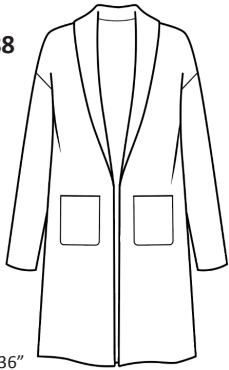

Cotton & Cashmere
Ruffle Edge Bolero

LC1113
WHSL \$52

2ply 12gg
Sizes: XS - XL
Body Length: 19"
Long Sleeve, Ruffle Details
Cotton & Cashmere Color Card

Cotton & Cashmere
Sarah Shawl Collar Jacket

LC1027
WHSL \$88