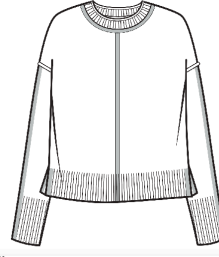

100% Cashmere
Emilia Jersey Roll Crew

L2168
WHSL \$135

2ply 7gg
Sizes: One Size
Body Length: 23"
Long Sleeve, Crew Neck, Side Slits
100% Cashmere Color Card

100% Cashmere
Juliette Boxy Tipped Crew

L2211
WHSL \$124