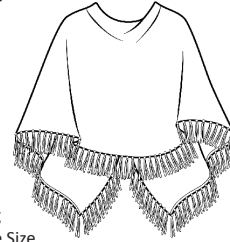

2ply 12gg
Sizes: One Size
Body Length: 20" w/o fringe
Elbow Length Opening
Multiple Ways to Wear
Available for Pre-Order in any Color
on the Cotton & Cashmere Color Card

← Colors Stocked for LSC1501F:
Antigua - 2301
Ash - 236
Blue Lake - 8466
Ebony - 237
Fog - 8229
Midnight - 1207
Palm Beach - 2535
White - 1700

Cotton & Cashmere
Festive Tassel Trim Topper

LSC936
WHSL $47