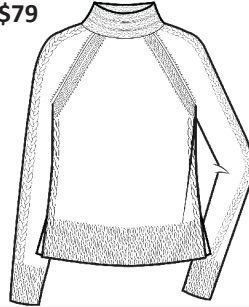

4ply 7gg
Sizes: XS - XL
Body Length: 26"
Long Sleeve, Cowl Neck, Side Slits
100% Merino Color Card

100% Merino
Lurex Crop Cable Turtleneck

LM2087
WHSL $79