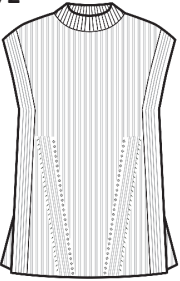

100% Merino
Celine Shaker Long Cardigan

LM1038
WHSL \$89

2ply 5gg
Sizes: XS - XL
Body Length: 44"
Long Sleeve, Raglan, Pockets
100% Merino Color Card

100% Merino
Shaker Vest

LM2079
WHSL \$72

4ply 7gg
Sizes: XS - XL
Body Length: 25"
Sleeveless, Crew Neck, Side Slits
100% Merino Color Card