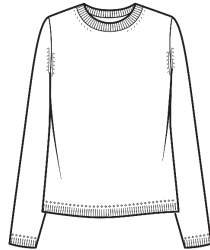

2ply 12gg
Sizes: XS - XL
Body Length: 24 1/2"
Long Sleeve, Classic Fit
Cotton & Cashmere Color Card

Cotton & Cashmere
West Palm Pullover

LC2113
WHSL $44