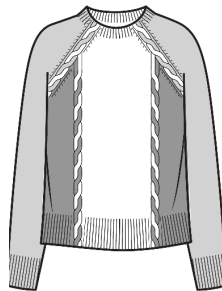

4ply 7gg
Sizes: XS - XL
Body Length: 23"
Long Sleeve, Mock Neck, Cable Detail
Blue Mist Combo - 8598
Coconut Combo - 8597
Dill Combo - 8599

100% Merino
Let It Snow Raglan

LM2078
WHSL $69