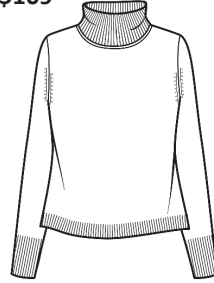

L2193
WHSL $109

100% Cashmere
Daily Fold Over Turtleneck

2ply 7gg
Sizes: XS - XL
Body Length: 23"
Long Sleeve, Fold Over Turtleneck
100% Cashmere Color Card