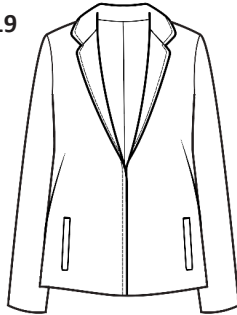

Cotton & Cashmere
Noel Notch Collar Blazer

LC1117
WHSL $119

2ply 7gg
Sizes: XS - XL
Body Length: 29"
Long Sleeve, Notch Collar, Welt Pockets
Cotton & Cashmere Color Card

Cotton & Cashmere
Legacy Fold Over Turtleneck

LC2285
WHSL $49