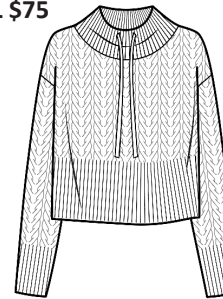

4ply 5gg
Sizes: XS - XL
Body Length: 21"
Long Sleeve, Cowl Neck, Drawstrings
100% Merino Color Card

100% Merino
Engineered Rib Pullover

LM2086
WHSL $75