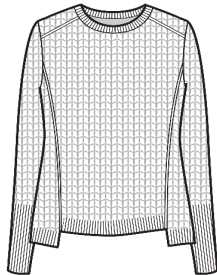

2ply 7gg
Sizes: XS - XL
Body Length: 22 1/2"
Long Sleeve, Funnel Neck
100% Cashmere Color Card

L2088
WHSL \$129

100% Cashmere
Cuddled Up Thermal Pullover

2ply 7gg
Sizes: XS - XL
Body Length: 23" Front, 25" Back
Long Sleeve, Thermal Stitch
100% Cashmere Color Card