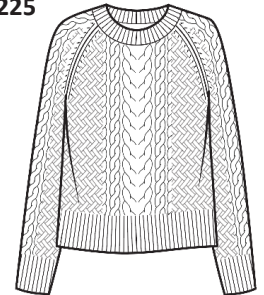

6ply 5gg
Sizes: XS - XL
Body Length: 23 1/2"
Long Sleeve, Mixed Cables, Raglan
100% Cashmere Color Card

100% Cashmere
Cross Town Cable Cardigan

LX1007
WHSL $199