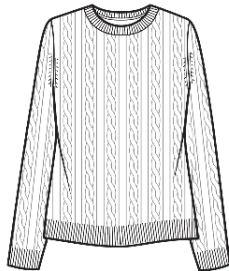

L1005
WHSL \$125

100% Cashmere
Breezy Cable Mini Duster

2ply 7gg
Sizes: XS - XL
Body Length: 29 1/2"
Long Sleeve
100% Cashmere Color Card

L2110
WHSL \$105

100% Cashmere
Breezy Cable Pullover

2ply 7gg
Sizes: XS - XL
Body Length: 24 1/2"
Long Sleeve, Crew Neck, Cable
100% Cashmere Color Card