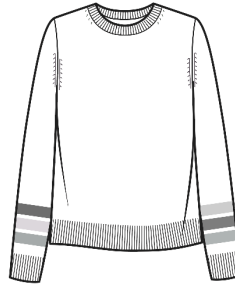

2ply 12gg
Sizes: XS - XL
Body Length: 24"
Long Sleeve, Crew Neck
Cotton & Cashmere Color Card w/
Stripes as Shown

Cotton & Cashmere
Crossover V-Neck Pullover

LC2289
WHSL $49