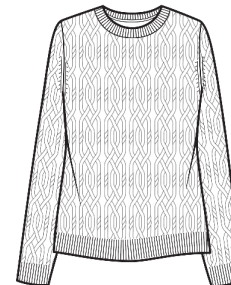

2ply 5gg
Sizes: XS - XL
Body Length: 23"
Long Sleeve, Crew Neck
"T" - 100% Cashmere Color Card

L2177S
WHSL $122

Cashmere & Spandex
Finnley Funnel Neck