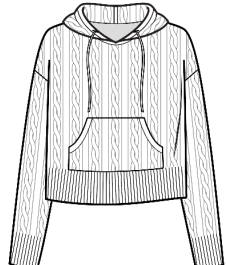

2ply 7gg
Sizes: XS - XL
Body Length: 22"
Long Sleeve, Drawstrings, Pocket
100% Cashmere Color Card

100% Cashmere
Karma Rainbow Cuff Crew

L2195
WHSL $124