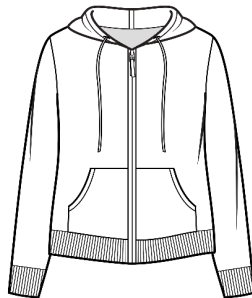

Cotton & Cashmere
XO Crop Cable Crew

LC2271
WHS� \$59

8ply 3gg
Sizes: XS - XL
Body Length: 21"
Long Sleeve, Crew Neck
Cotton & Cashmere Color Card

Cotton & Cashmere
Terry Stitch Zip Hoodie

LC1118
WHS� \$89