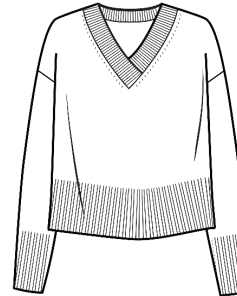

2ply 12gg
Sizes: XS - XL
Body Length: 23"
Long Sleeve, V-Neck
Cotton & Cashmere Color Card

Cotton & Cashmere
Cheetah Reversible Pullover

LC2263
WHSL $55