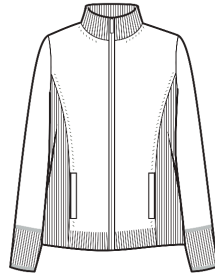

2ply 12gg
Sizes: XS - XL
Body Length: 25"
Long Sleeve, Zip, Rib Detail, Pockets, Mock Neck
Cotton & Cashmere Color Card w/ White Tipping

Cotton & Cashmere
My Choice Custom Pullover

LC2286
WHSL $79