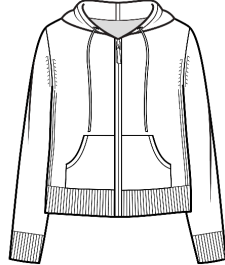

2ply 7gg
Sizes: XS - XL
Body Length: 23"
Long Sleeve, Crew Neck
100% Cashmere Color Card w/ Rainbow
Stripe Cuffs as Shown

100% Cashmere
Vivian Zip Hoodie

L1073
WHSL \$169

2ply 7gg
Sizes: XS - XL
Body Length: 23"
Long Sleeve, Hood, Full Zip, Pockets
100% Cashmere Color Card