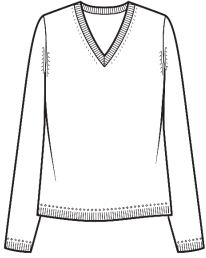

Cotton & Cashmere
Fly-Away Hooded Cardigan

LC1011
WHSL \$54

2ply 12gg
Sizes: XS - XL
Body Length: 30"
Long Sleeve, Hood
Cotton & Cashmere Color Card

Cotton & Cashmere
Classic V-Neck Pullover

LC2005
WHSL \$42