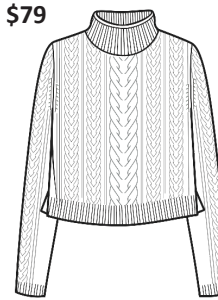

6ply 5gg
Sizes: XS - XL
Body Length: 20"
Long Sleeve, Turtleneck, Side Slits
100% Merino Color Card

100% Merino
Banded Scallop Stripe Crew

LM2075
WHSL $79