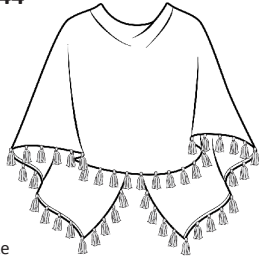

2ply 7gg
Sizes: One Size
Body Length: 20" w/o tassels
Elbow Length Opening
Multiple Ways to Wear
Available for Pre-Order in any Color
on the Cotton & Cashmere Color Card

← Colors Stocked for LSC833:
Antigua - 2301
Ash - 236
Bermuda Pink - 7344
Cruise Blue - 904
Dune - 2316
Ebony - 237
Lavender Ice - 1920
Malibu Pink - 1751
Midnight - 1207
Mineral - 7286
Palm Beach - 2535
Pink Sugar - 7824
Weekend Blue - 7394
White - 1700
Windswept - 2532

Cotton & Cashmere
Cheetah Reversible Topper

LC3069
WHSL $49