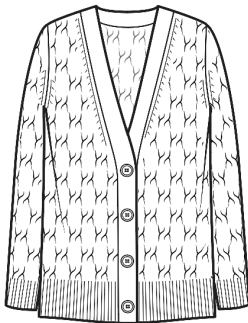

LX1007
WHSL \$199

4ply 5gg
Sizes: XS - XL
Body Length: 26"
Long Sleeve, Faux Horn Buttons
100% Cashmere Color Card

100% Cashmere
Parker Turtleneck

LX2021
WHSL \$199

4ply 5gg
Sizes: One Size
Body Length: 23"
3/4 Sleeve, Oversized, Full Fashion Details, Slits
100% Cashmere Color Card