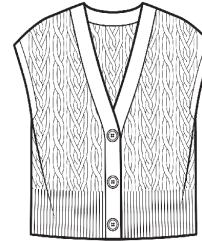

L1101
WHSL $105

100% Cashmere
Camilla Cable Vest

2ply 7gg
Sizes: XS - XL
Body Length: 23 1/2"
Long Sleeve, Faux Horn Buttons
100% Cashmere Color Card