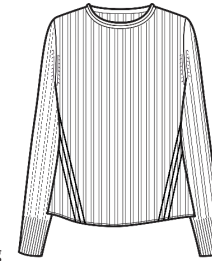

Cotton & Cashmere
The Mini Duster

LC1007
WHSL \$46

2ply 7gg
Sizes: XS - XL
Body Length: 27"
Long Sleeve, Side Slits
Cotton & Cashmere Color Card

Cotton & Cashmere
Blair Ribbed Crew Neck

LC2082
WHSL \$49

2ply 12gg
Sizes: XS - XL
Body Length: 24"
Long Sleeve, Classic Fit
Cotton & Cashmere Color Card