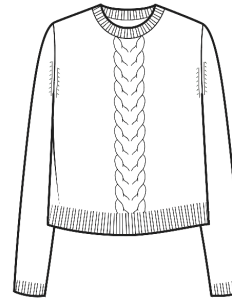

2ply 12gg
Sizes: XS - XL
Body Length: 22"
Long Sleeve, Crew Neck, Reverse Jersey
Cotton & Cashmere Color Card

Cotton & Cashmere
Halle Garter Stitch Mock

LC2267
WHSL $59