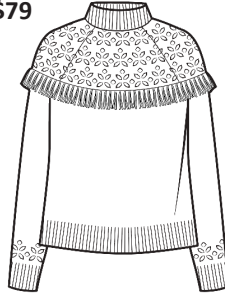

6ply 5gg
Sizes: XS - XL
Body Length: 22"
Long Sleeve, Mock Neck, Fringe Details
100% Merino Color Card

100% Merino
Whip Stitch Faux Leather Jacket

LM1040
WHSL $135