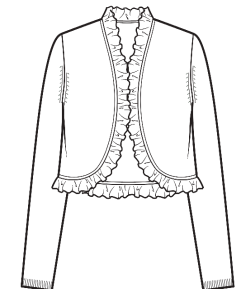

2ply 12gg
Sizes: XS - XL
Body Length: 19"
Long Sleeve, Ruffle Details
Cotton & Cashmere Color Card