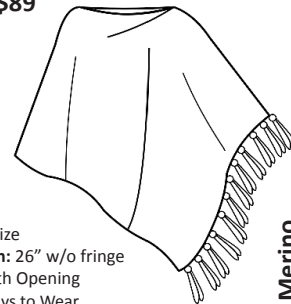

4ply 7gg
Sizes: One Size
Body Length: 26" w/o fringe
Elbow Length Opening
Multiple Ways to Wear
Black & Coconut - 83128320
High Tide & Atmosphere - 85508578
Sequoia & True Camel - 85808543

100% Merino
Easy Crew Neck Pullover

LM2055
WHSL $59