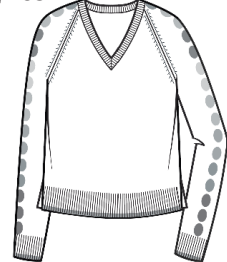

2ply 7gg
Sizes: XS - XL
Body Length: 22 1/2"
Long Sleeve, V-Neck, Side Slits
100% Cashmere Color Card w/ Dots
& Tipping as Shown

100% Cashmere
Divine Ruffle Edge Bolero

L1083
WHSL $109