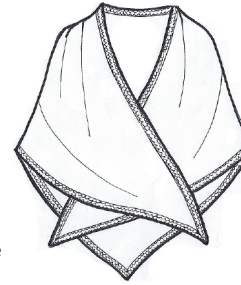

100% Cashmere
Luxe Triangle Wrap
2ply 7gg
Sizes: One Size
Size: 80" x 38"
Multiple Ways to Wear
Textured Trim
100% Cashmere Color Card

LF7115
WHSL $109