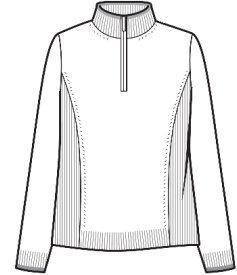

2ply 12gg
Sizes: XS - XL
Body Length: 25"
Long Sleeve, Zip, Rib Detail, Mock Neck
Cotton & Cashmere Color Card w/
White Tipping

Cotton & Cashmere
Birdseye Half Zip Pullover

LC2228
WHSL $66