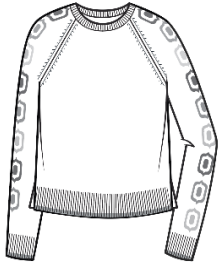

100% Cashmere
Gatsby Retro Raglan

L2201
WHSL $109

2ply 7gg
Sizes: XS - XL
Body Length: 22 1/2"
Long Sleeve, Sleeve Motif
100% Cashmere Color Card w/ Retro
Intarsia & Cuff Tipping as Shown

100% Cashmere
Emilia Jersey Roll Crew

L2168
WHSL $135