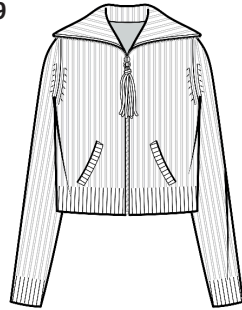

4ply 5gg
Sizes: XS - XL
Body Length: 20 1/2"
Long Sleeve, Oversized Collar, Pockets
100% Merino Color Card

100% Merino
Hadley Shaker Fringe Mock

LM2082
WHSL $109