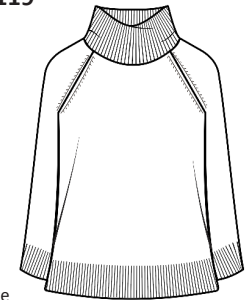

L2076
WHSL $119

100% Cashmere
Live-In Turtleneck

2ply 7gg
Sizes: One Size
Body Length: 26"
Long Sleeve, Oversized, Raglan
100% Cashmere Color Card