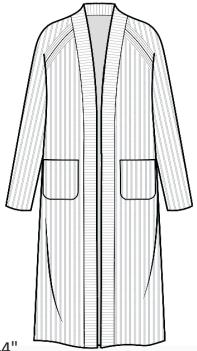

2ply 5gg
Sizes: XS - XL
Body Length: 44"
Long Sleeve, Raglan, Pockets
100% Merino Color Card

100% Merino
Shaker Vest

LM2079
WHSL $72