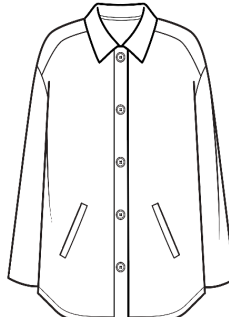

2ply 7gg
Sizes: XS - XL
Body Length: 29"
Long Sleeve, Classic Collar, Faux Leather
Buttons, Pockets
100% Merino Color Card

100% Merino
Double Face Reversible Poncho

LM3020
WHSL $89