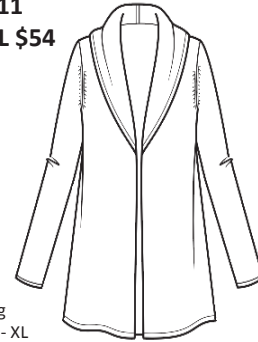

2ply 12gg
Sizes: XS - XL
Body Length: 30"
Long Sleeve, Hood
Cotton & Cashmere Color Card

Cotton & Cashmere
Classic V-Neck Pullover

LC2005
WHSL $42