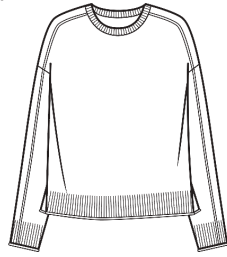

2ply 7gg
Sizes: One Size
Body Length: 23"
Long Sleeve, Crew Neck, Side Slits
100% Cashmere Color Card

100% Cashmere
Juliette Boxy Tipped Crew

L2211
WHSL $124