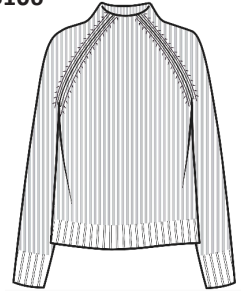

L2180
WHSL $106

100% Cashmere
Claudette Shaker Funnel

2ply 7gg
Sizes: XS - XL
Body Length: 22 1/2"
Long Sleeve, Funnel Neck
100% Cashmere Color Card