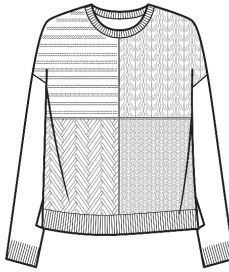

4ply 7gg
Sizes: XS - XL
Body Length: 23"
Long Sleeve, Crew Neck, Side Slits
Cotton & Cashmere Color Card

Cotton & Cashmere
Blue Ridge Raglan

LC2272
WHS� $69