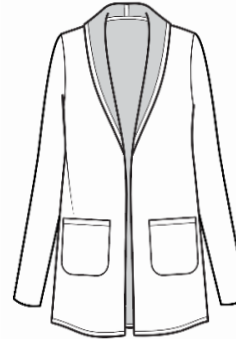

100% Merino
Modern Cable

LM2058
WHSL \$109

16ply 3gg
Sizes: XS - XL
Body Length: 23"
Long Sleeve, Funnel Neck, Twist Cable
Buff - 8311
Dill - 8581
True Camel - 8543

100% Merino
Reversible Shawl Jacket

LM1016
WHSL \$139