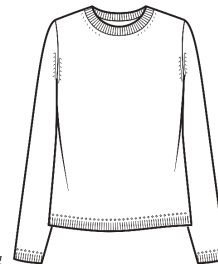

2ply 7gg
Sizes: XS - XL
Body Length: 24"
Long Sleeve, Relaxed Fit, Crew Neck
100% Merino Color Card

100% Merino
Easy V-Neck Pullover

LM2054
WHSL $59