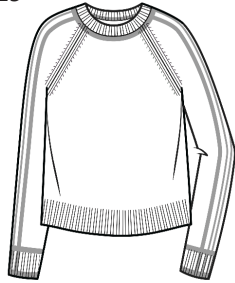

L2199
WHSL $119

Cashmere & Angora
Cleo Stripe Raglan

2ply 7gg
Sizes: XS - XL
Body Length: 22"
Long Sleeve, Crew Neck
100% Color Cashmere Card w/
White Angora Stripes