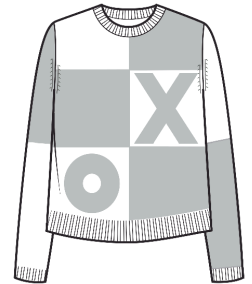

LC2277
WHS� \$59

2ply 12gg
Sizes: XS - XL
Body Length: 23"
Long Sleeve, Crew Neck
Cotton & Cashmere Color Card w/ Stripes
As Shown

Cotton & Cashmere
Here Boy Crew

LC2260
WHS� \$55

2ply 12gg
Sizes: XS - XL
Body Length: 23"
Long Sleeve, Crew Neck, Intarsia
Cotton & Cashmere Color Card w/ Intarsia
and Cuff Tipping as Shown

Cotton & Cashmere
XO Crop Cable Crew

LC2271
WHS� \$59

8ply 3gg
Sizes: XS - XL
Body Length: 21"
Long Sleeve, Crew Neck
Cotton & Cashmere Color Card

Cotton & Cashmere
Terry Stitch Zip Hoodie

LC1118
WHS� \$89