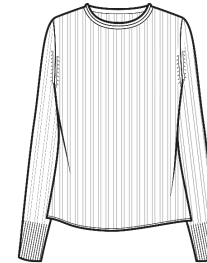

2ply 7gg
Sizes: XS - XL
Body Length: 23"
Long Sleeve, Crew Neck
100% Cashmere Color Card

100% Cashmere
Luna Robe

L1066
WHSL $219