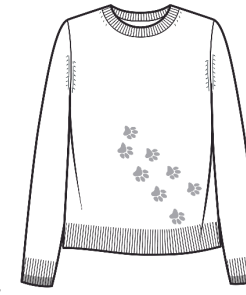

2ply 12gg
Sizes: XS - XL
Body Length: 23"
Long Sleeve, Crew Neck, Intarsia
Cotton & Cashmere Color Card w/ Intarsia
and Cuff Tipping as Shown

Cotton & Cashmere
XO Crop Cable Crew

LC2271
WHS� $59