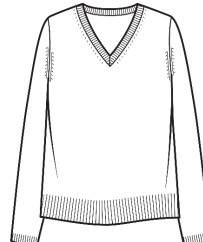

2ply 12gg
Sizes: XS - XL
Body Length: 24"
Long Sleeve, V-Neck
Cotton & Cashmere Color Card

Cotton & Cashmere
Sanibel Pullover

LC2114
WHSL $44