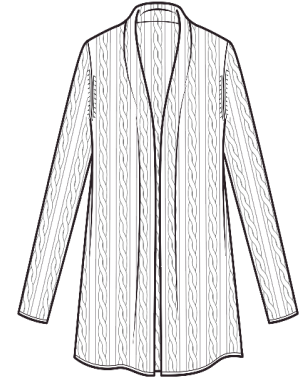

L1005
WHSL $125

100% Cashmere
Breezy Cable Mini Duster

2ply 7gg
Sizes: XS - XL
Body Length: 29 1/2"
Long Sleeve
100% Cashmere Color Card