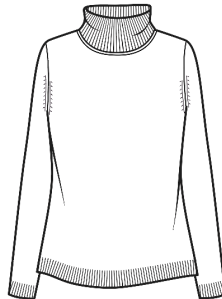

2ply 12gg
Sizes: XS - XL
Body Length: 24"
Long Sleeve, Fold Over Turtleneck
Cotton & Cashmere Color Card

Cotton & Cashmere
Single Cable Crew

LC2279
WHSL $49