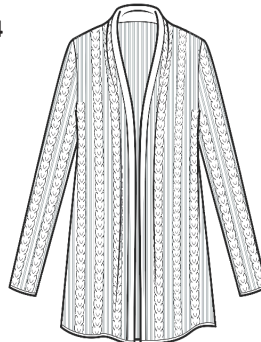

4ply 7gg
Sizes: XS - XL
Body Length: 28"
Long Sleeve
Cotton & Cashmere Color Card

Cotton & Cashmere
Shaker Reversible Tank Top

LC2284
WHSL $39