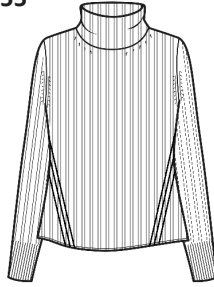

2ply 12gg
Sizes: XS - XL
Body Length: 24"
Long Sleeve, Classic Fit
Cotton & Cashmere Color Card

Cotton & Cashmere
The Mini Duster

LC1007
WHSL $46