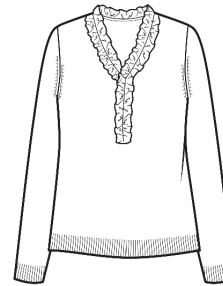

2ply 12gg
Sizes: XS - XL
Body Length: 24"
Long Sleeve, Ruffle Details
Cotton & Cashmere Color Card

Cotton & Cashmere
Ruffle Edge Bolero

LC1113
WHSL $52