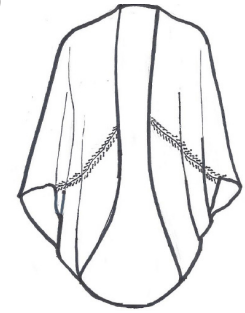

100% Cashmere
Envelope Wrap
2ply 7gg
Sizes: One Size
Body Length: 33" as worn
3/4 Armhole Opening
100% Cashmere Color Card

LS1346
WHSL $58