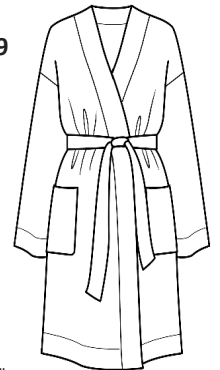

2ply 7gg
Sizes: XS - XL
Body Length: 22 1/2"
Long Sleeve, V-Neck, Side Slits
100% Cashmere Color Card w/ Dots
& Tipping as Shown

100% Cashmere
Divine Ruffle Edge Bolero

L1083
WHSL \$109

2ply 7gg
Sizes: XS - XL
Body Length: 19"
Long Sleeve, Ruffle Details
100% Cashmere Color Card

100% Cashmere
Ada Rib Crew Neck

L2192
WHSL \$ 114

2ply 7gg
Sizes: XS - XL
Body Length: 23"
Long Sleeve, Crew Neck
100% Cashmere Color Card

100% Cashmere
Luna Robe

L1066
WHSL \$219

2ply 7gg
Sizes: XS - XL
Body Length: 40"
Long Sleeve, Pockets, Belt
100% Cashmere Color Card