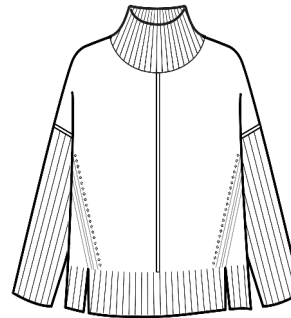

LX1007
WHSL \$199

4ply 5gg
Sizes: XS - XL
Body Length: 26"
Long Sleeve, Faux Horn Buttons
100% Cashmere Color Card

100% Cashmere
Parker Turtleneck

LX2021
WHSL \$199

4ply 5gg
Sizes: One Size
Body Length: 23"
3/4 Sleeve, Oversized, Full Fashion Details, Slits
100% Cashmere Color Card