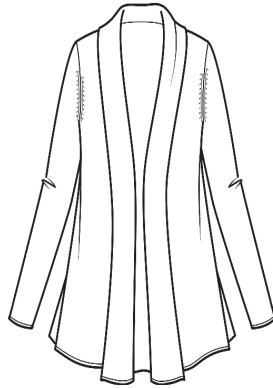

L1002
WHSL $135

100% Cashmere
The Mini Duster

2ply 7gg
Sizes: XS - XL
Body Length: 27"
Long Sleeve, Side Slits
100% Cashmere Color Card