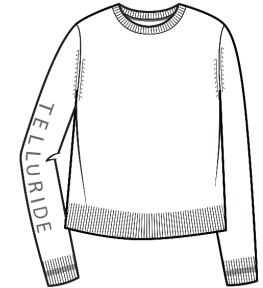

2ply 12gg
Sizes: XS - XL
Body Length: 23"
Long Sleeve, Customizable Sweater
Cotton & Cashmere Color Card w/
Abyss & Sherbet Details as Shown
*See Customizable Sheet

Cotton & Cashmere
"SKI" Mock Neck

LC2106
WHS� $55