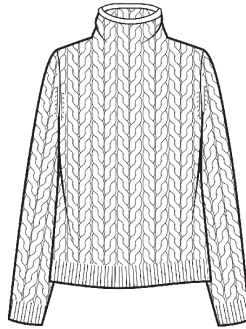

6ply 5gg
Sizes: XS - XL
Body Length: 24"
Long Sleeve, Funnel Neck, Cable
100% Cashmere Color Card

100% Cashmere
Scarlett's Run Back Zip Turtleneck

LX2014
WHSL $225