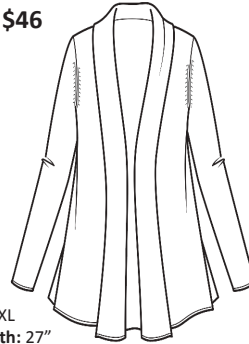

2ply 7gg
Sizes: XS - XL
Body Length: 27"
Long Sleeve, Side Slits
Cotton & Cashmere Color Card

Cotton & Cashmere
Blair Ribbed Crew Neck

LC2082
WHSL $49