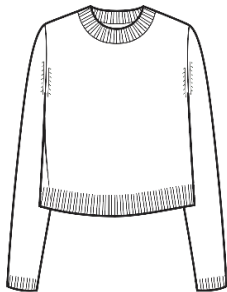

2ply 5gg
Sizes: XS - XL
Body Length: 23"
Long Sleeve, Full Zip, Pockets, Drawstrings
"T" - 100% Cashmere Color Card w/ Banded Stripes as Shown

L4090S
WHSL \$155

Cashmere & Spandex
Hanna Wide Leg Pant

2ply 5gg
Sizes: XS - XL
Body Length: Inseam: 28 1/2"
Wide Leg, Elastic Waistband, Drawstrings
"T" - 100% Cashmere Color Card

L3034S
WHSL \$169

Cashmere & Spandex
Marin Hooded Poncho

2ply 5gg
Sizes: One Size
Body Length: 25 1/2"
Elbow Length Sleeve, Overlap Hood, Garter Stitch Details
"T" - 100% Cashmere Color Card

L2205S
WHSL \$104

Cashmere & Spandex
Crop Crew Pullover

2ply 5gg
Sizes: XS - XL
Body Length: 21 1/2"
Long Sleeve, Crew Neck
"T" - 100% Cashmere Color Card

L1079S
WHSL \$150

Cashmere & Spandex
Kick Back Long Cardigan

2ply 5gg
Sizes: XS - XL
Body Length: 40"
Long Sleeve, Side Slits, Pockets
"T" - 100% Cashmere Color Card