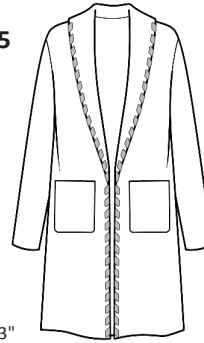

100% Merino
Rose Bud Fringe Fair Isle

LM2074
WHSL \$79

6ply 5gg
Sizes: XS - XL
Body Length: 22"
Long Sleeve, Mock Neck, Fringe Details
100% Merino Color Card

100% Merino
Whip Stitch Faux Leather Jacket

LM1040
WHSL \$135

2ply 12gg
Sizes: XS - XL
Body Length: 33"
Long Sleeve, Faux Leather
100% Merino Color Card w/
Dark Grey Faux Leather

100% Merino
Salma Feather Trim Topper

LM3025
WHSL \$89

2ply 7gg
Sizes: One Size
Body Length: 20"
Elbow Length Opening, Feather Trim
Three ways to wear, Poncho
Black with Black Ostrich Feathers