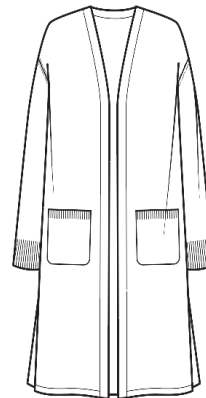

2ply 5gg
Sizes: XS - XL
Body Length: 23"
Long Sleeve, Full Zip, Pockets, Drawstrings
"T" - 100% Cashmere Color Card w/ Banded Stripes as Shown

L4090S
WHSL \$155

Cashmere & Spandex
Hanna Wide Leg Pant

2ply 5gg
Sizes: XS - XL
Body Length: Inseam: 28 1/2"
Wide Leg, Elastic Waistband, Drawstrings
"T" - 100% Cashmere Color Card

L3034S
WHSL \$169

Cashmere & Spandex
Marin Hooded Poncho

2ply 5gg
Sizes: One Size
Body Length: 25 1/2"
Elbow Length Sleeve, Overlap Hood, Garter Stitch Details
"T" - 100% Cashmere Color Card

L2205S
WHSL \$104

Cashmere & Spandex
Crop Crew Pullover

2ply 5gg
Sizes: XS - XL
Body Length: 21 1/2"
Long Sleeve, Crew Neck
"T" - 100% Cashmere Color Card

L1079S
WHSL \$150

Cashmere & Spandex
Kick Back Long Cardigan

2ply 5gg
Sizes: XS - XL
Body Length: 40"
Long Sleeve, Side Slits, Pockets
"T" - 100% Cashmere Color Card