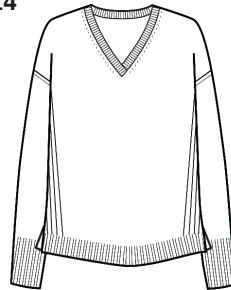

L2212
WHSL $114

100% Cashmere
Val V-Neck Pullover

2ply 7gg
Sizes: One Size
Body Length: 25"
Long Sleeve, V-Neck, Side Slits
100% Cashmere Color Card