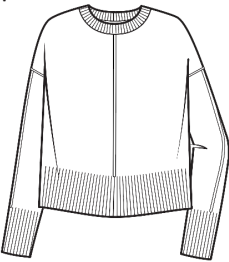

2ply 7gg
Sizes: XS/S, M/M, L/XL
Body Length: 23"
Long Sleeve, Crew Neck, Welt Details
100% Cashmere Color Card

100% Cashmere
Coco Dotted Raglan

L2213
WHSL $109