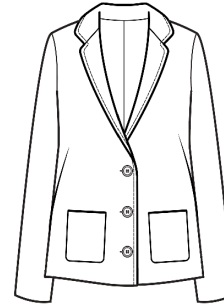

LC1139
WHSL \$79

8ply 3gg
Sizes: XS - XL
Body Length: 21"
Long Sleeve, DTM Buttons
Cotton & Cashmere Color Card

Cotton & Cashmere
Crop Crew Pullover

LC2269
WHSL \$46

2ply 12gg
Sizes: XS - XL
Body Length: 20 1/2"
Long Sleeve, Crew Neck
Cotton & Cashmere Color Card

Cotton & Cashmere
Blake Notch Blazer

LC1031
WHSL \$88

2ply 12gg
Sizes: XS - XL
Body Length: 26 1/2"
Long Sleeve, Notch Collar, DTM Buttons,
Pockets, Full Needle
Cotton & Cashmere Color Card

Cotton & Cashmere
Duet Shirrtail Crew