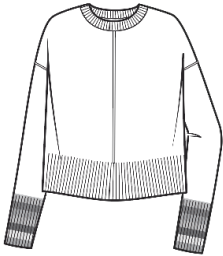

2ply 7gg
Sizes: XS - XL
Body Length: 22"
Long Sleeve, Jersey Binding, Side Slits
100% Cashmere Color Card w/ Glam
Pink or Bliss Tipping

100% Cashmere
Vivid Rainbow Cowl Neck

L2203
WHSL \$134

2ply 7gg
Sizes: XS - XL
Body Length: 21 1/2"
Long Sleeve, Cowl Neck, Drawstrings
100% Cashmere Color Card w/ Striped
Sleeves as Shown

2ply 7gg
Sizes: XS - XL
Body Length: 23"
Long Sleeve, Crew Neck
100% Cashmere Color Card w/ Rainbow
Stripe Cuffs as Shown

100% Cashmere
Vivian Zip Hoodie

L1073
WHSL \$169

2ply 7gg
Sizes: XS - XL
Body Length: 23"
Long Sleeve, Hood, Full Zip, Pockets
100% Cashmere Color Card