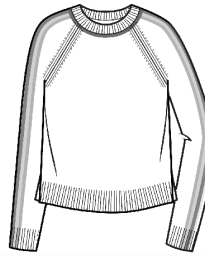

2ply 7gg
Sizes: XS - XL
Body Length: 22"
Long Sleeve, Crew Neck
100% Cashmere Color Card w/
Stripes as Shown

100% Cashmere
Bebe Diamond Raglan

L2207
WHSL $109