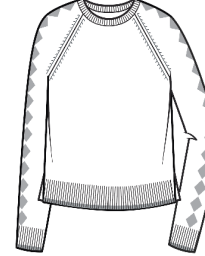

2ply 7gg
Sizes: XS - XL
Body Length: 22 1/2"
Long Sleeve, Crew Neck
100% Cashmere Color Card w/ Tickled
Pink or Cloud Diamonds & Cuff Tipping

100% Cashmere
Diamond Peak Fair Isle

L2190
WHSL \$139

2ply 9gg
Sizes: XS - XL
Body Length: 23 1/2"
Long Sleeve, Mock Neck, Raglan
100% Cashmere Color Card w/ Cloud Yoke