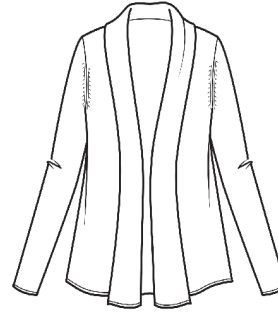

L1002
WHSL \$135

100% Cashmere
The Mini Duster

2ply 7gg
Sizes: XS - XL
Body Length: 27"
Long Sleeve, Side Slits
100% Cashmere Color Card

L1070
WHSL \$125

100% Cashmere
The Shrunken Duster

2ply 7gg
Sizes: XS - XL
Body Length: 24"
Long Sleeve
100% Cashmere Color Card