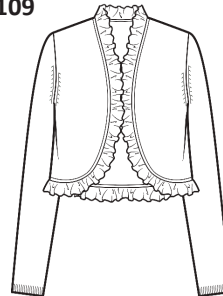

2ply 7gg
Sizes: XS - XL
Body Length: 19"
Long Sleeve, Ruffle Details
100% Cashmere Color Card

100% Cashmere
Ada Rib Crew Neck

L2192
WHSL $ 114