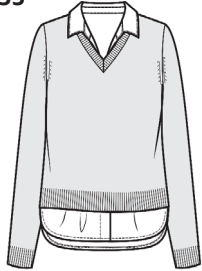

2ply 12gg
Sizes: XS - XL
Body Length: Front: 25 1/2", Back: 26 1/2"
Long Sleeve, V-Neck

← Colors Stocked:
Abyss - 7411
Bermuda Pink - 7344
Cruise Blue - 904
Deep Olive - 8297
Dream Blue - 8172
Ebony - 237
Ecru - 8307
Midnight - 1207
Miami - 7548
Pepper - 8123
Rose - 8133

Cotton & Cashmere
Honeycomb Half Zip Pullover

LC2291
WHSL $79