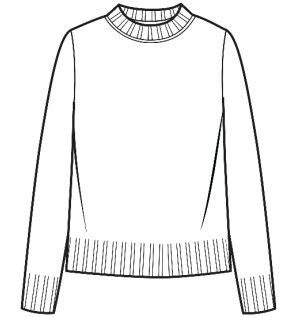

6ply 7gg
Sizes: XS - XL
Body Length: 22"
Long Sleeve, Mock Neck, Garter Stitch
Cotton & Cashmere Color Card

Cotton & Cashmere
Ziggy Jacquard Raglan

LC2257
WHSL $64