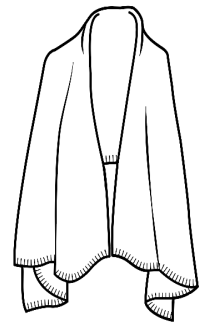

2ply 5gg
Sizes: One Size
Size: 80" x 32"
Multiple Ways to Wear
Silk & Cashmere Color Card