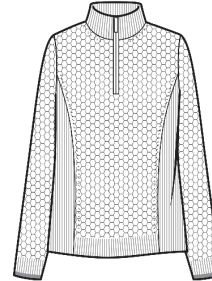

Cotton & Cashmere
Montage Shirrtail Sweater

LC2031
WHSL \$55

2ply 12gg
Sizes: XS - XL
Body Length: Front: 25 1/2", Back: 26 1/2"
Long Sleeve, V-Neck

← Colors Stocked:
Abyss - 7411
Bermuda Pink - 7344
Cruise Blue - 904
Deep Olive - 8297
Dream Blue - 8172
Ebony - 237
Ecru - 8307
Midnight - 1207
Miami - 7548
Pepper - 8123
Rose - 8133

Cotton & Cashmere
Honeycomb Half Zip Pullover

LC2291
WHSL \$79

2ply 12gg
Sizes: XS - XL
Body Length: 24"
Long Sleeve, Zip, Rib Detail, Mock Neck
Cotton & Cashmere Color Card

Cotton & Cashmere
Plaited Reversible Pullover