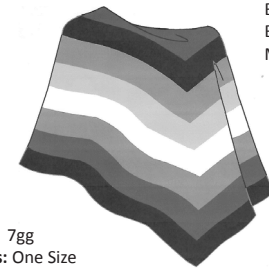

100% Cashmere
Winter Stripes Topper
2ply 7gg
Sizes: One Size
Body Length: 20"
Elbow Length Opening
Multiple Ways to Wear

← Color Combinations
Offered for L3012:
Baby Camel Combo - 8586
Bluestone Combo - 8585
Midnight Combo - 8587

L3024
WHSL $89