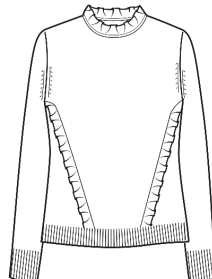

2ply 12gg
Sizes: XS - XL
Body Length: 22"
Long Sleeve, Ruffle Details
Cotton & Cashmere Color Card

Cotton & Cashmere
Rita Ruffle Henley

LC2265
WHSL $55