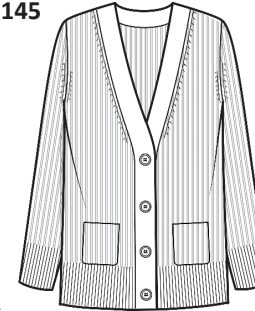

L1107
WHSL $145

100% Cashmere
Emery Shaker Cardigan

2ply 5gg
Sizes: XS - XL
Body Length: 26"
Long Sleeve, Faux Horn Buttons, Pockets
100% Cashmere Color Card