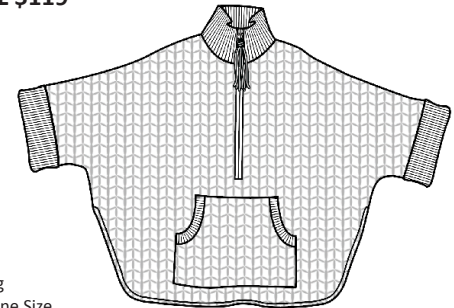

2ply 9gg
Sizes: One Size
Body Length: 26"
Long Sleeve, Mock Neck, Kangaroo Pocket, Fringe Zipper Tab
100% Merino Color Card

100% Merino
Thermal 1/4 Zip Pullover

LM2077
WHSL $79