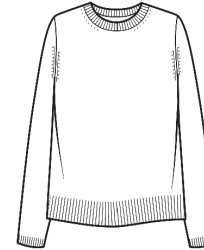

Cotton & Cashmere
West Palm Pullover

LC2113
WHSL \$44

2ply 12gg
Sizes: XS - XL
Body Length: 24"
Long Sleeve, V-Neck
Cotton & Cashmere Color Card

Cotton & Cashmere
Sanibel Pullover

LC2114
WHSL \$44

2ply 12gg
Sizes: XS - XL
Body Length: 24"
Long Sleeve, Crew Neck
Cotton & Cashmere Color Card

Cotton & Cashmere
Tee Time Half Zip Pullover

LC2043
WHSL \$57

2ply 12gg
Sizes: XS - XL
Body Length: 25"
Long Sleeve, Zip, Rib Detail, Mock Neck
Cotton & Cashmere Color Card w/
White Tipping

Cotton & Cashmere
Birdseye Half Zip Pullover