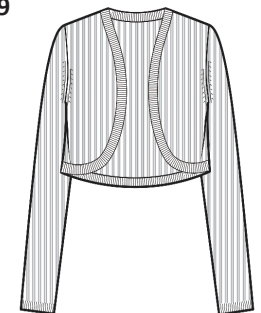

2ply 12gg
Sizes: XS - XL
Body Length: 15"
Long Sleeve
Cotton & Cashmere Color Card