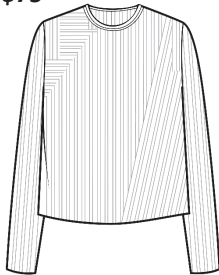

6ply 5gg
Sizes: XS - XL
Body Length: 22"
Long Sleeve, Crew Neck
100% Merino Color Card