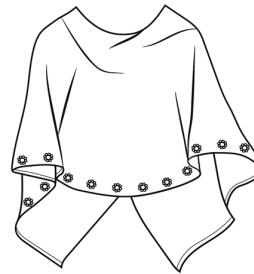

100% Cashmere
Beaded Trim Topper
2ply 7gg
Sizes: One Size
Body Length: 20"
Elbow Length Opening
Multiple Ways to Wear

← Colors Offered for L3021:
Body & Crystal Bead Trim :
Baby Camel - 9023
Burgundy - 8564
Ebony - 237
Flagstone - 8125
Glam Pink - 8131
Indigo - 7405
Red Velvet - 1265
White - 1700
Wild Wood - 7835

LF15182
WHSL $109