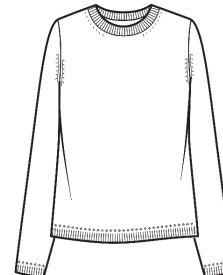

L2002
WHSL \$105

100% Cashmere
Santa Monica Pullover

2ply 7gg
Sizes: XS - XL
Body Length: 24"
Long Sleeve, Easy Body, V-Neck
100% Cashmere Color Card

L2187
WHSL \$112

100% Cashmere
My Day Essential Crew

2ply 9gg
Sizes: XS - XL
Body Length: 23 1/2"
Long Sleeve, Crew Neck
100% Cashmere Color Card