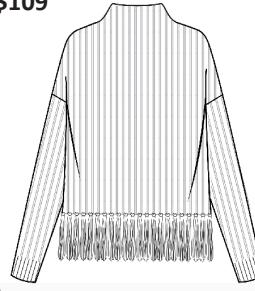

6ply 3gg
Sizes: XS - XL
Body Length: 26" w/ Fringe
Long Sleeve, Rib, Mock Neck, Fringe Hem
100% Merino Color Card

Merino & Angora
Hollie Raglan Fair Isle

LM2068
WHSL $79