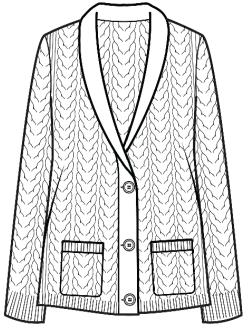

100% Merino
Banded Scallop Stripe Crew

LM2075
WHSL \$79

4ply 5gg
Sizes: XS - XL
Body Length: 22"
Long Sleeve, Crew Neck
Aspen Combo - 8600

100% Merino
Bria Horseshoe Cardigan

LM1039
WHSL \$119

8ply 3gg
Sizes: XS - XL
Body Length: 28"
Long Sleeve, Faux Horn Buttons, Pockets
100% Merino Color Card