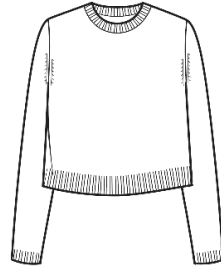

2ply 12gg
Sizes: XS - XL
Body Length: 20 1/2"
Long Sleeve, Crew Neck
Cotton & Cashmere Color Card

Cotton & Cashmere
Blake Notch Blazer

LC1031
WHSL $88