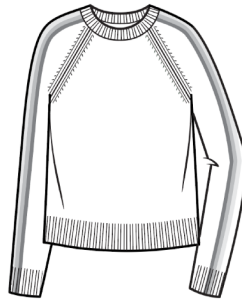

2ply 12gg
Sizes: XS - XL
Body Length: 23"
Long Sleeve, Crew Neck
Cotton & Cashmere Color Card w/ Stripes
As Shown

Cotton & Cashmere
Here Boy Crew

LC2260
WHS� $55