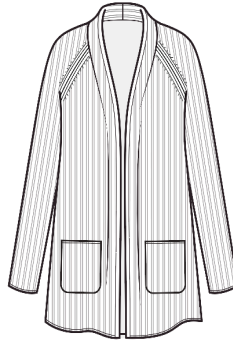

L2085
WHSL \$99

100% Cashmere
Harper Funnel Neck

2ply 7gg
Sizes: XS - XL
Body Length: 23 1/2"
Long Sleeve, Funnel Neck
100% Cashmere Color Card

L1029
WHSL \$145

100% Cashmere
Cozy Raglan Rib Duster

2ply 7gg
Sizes: XS - XL
Body Length: 27"
Long Sleeve, Side Slits, Pockets
100% Cashmere Color Card