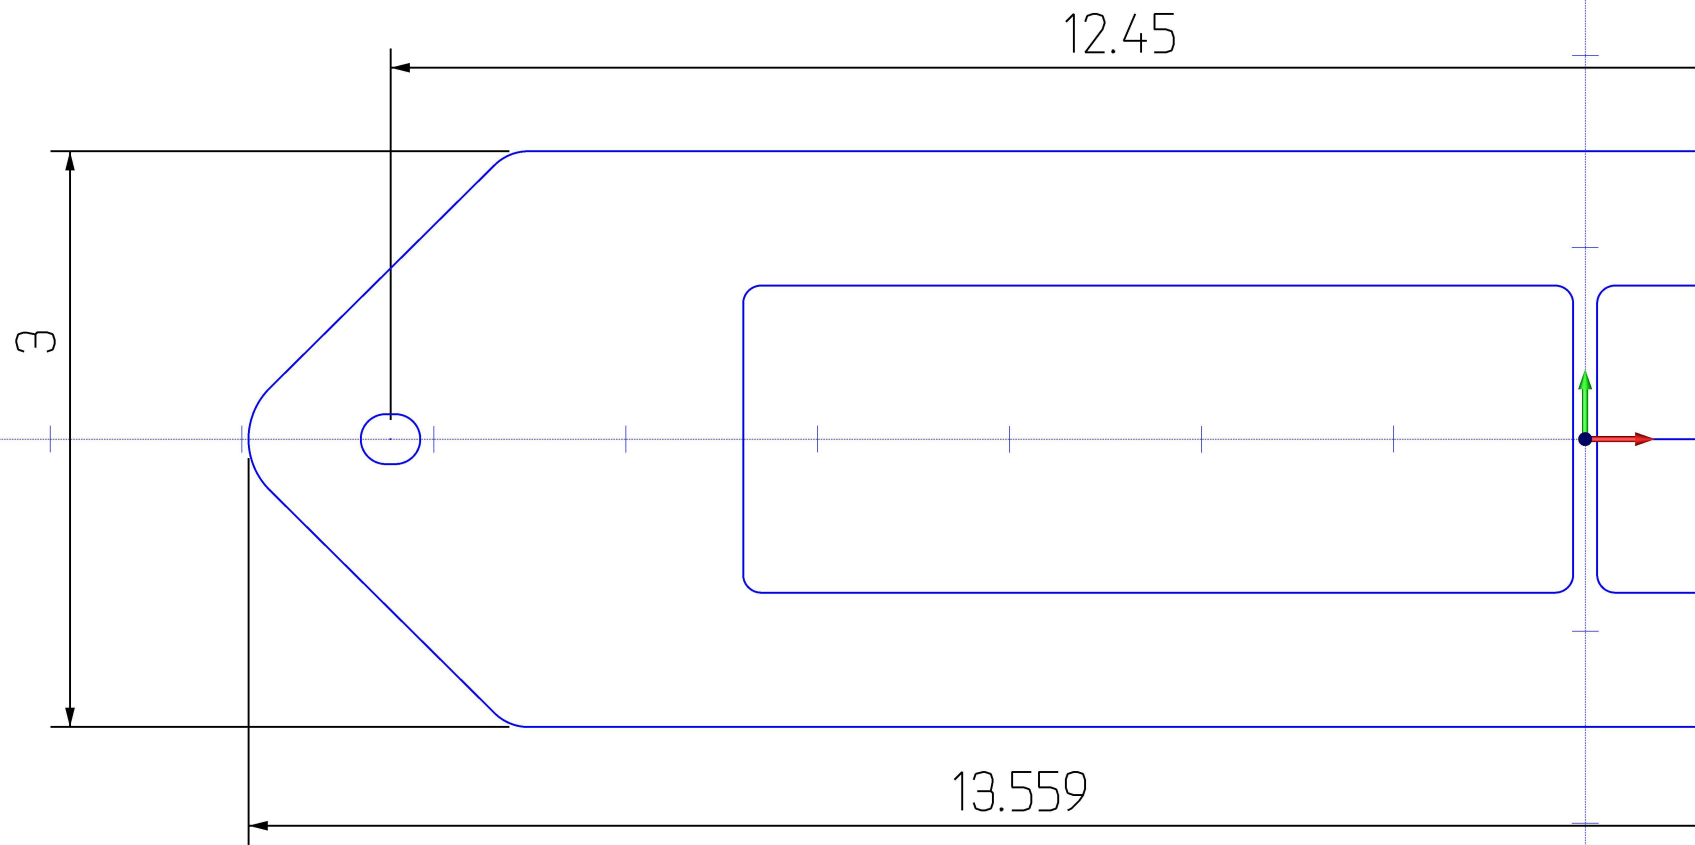

MUD MUNCHER SPRINT

Mud Muncher SPRINT Lens Template

Print Two Copies of Template

Cut Out And Tape Together At Dotted Center Line

Should Measure 13.559" Long And 3" Tall If Done Correctly

Hold Template On Center Of Shield And Check The Fit