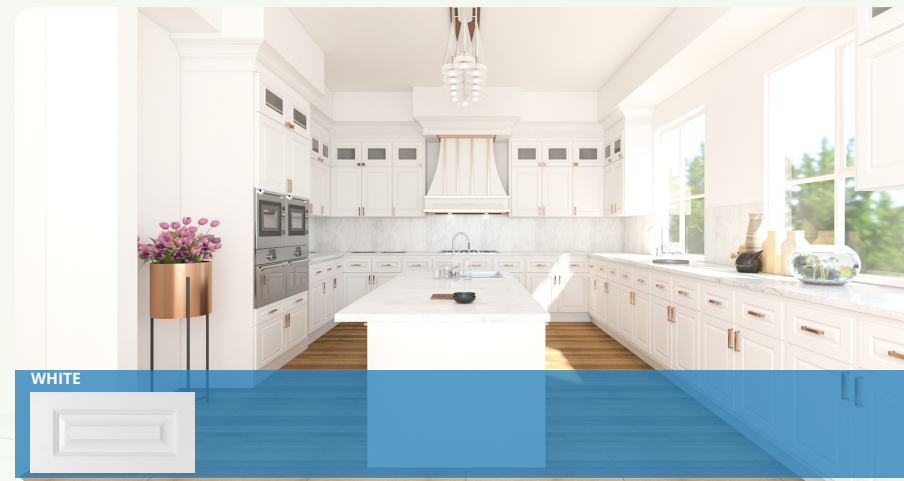

VALUE

Our **Value Series** includes full overlay doors, soft close hinges, and a hybrid box constructed from plywood and particleboard. Value Series drawers can be upgraded to include: 5/8" solid wood drawer box, dovetailed feature & drawer slides, undermount, full-extension, metal, soft-close.