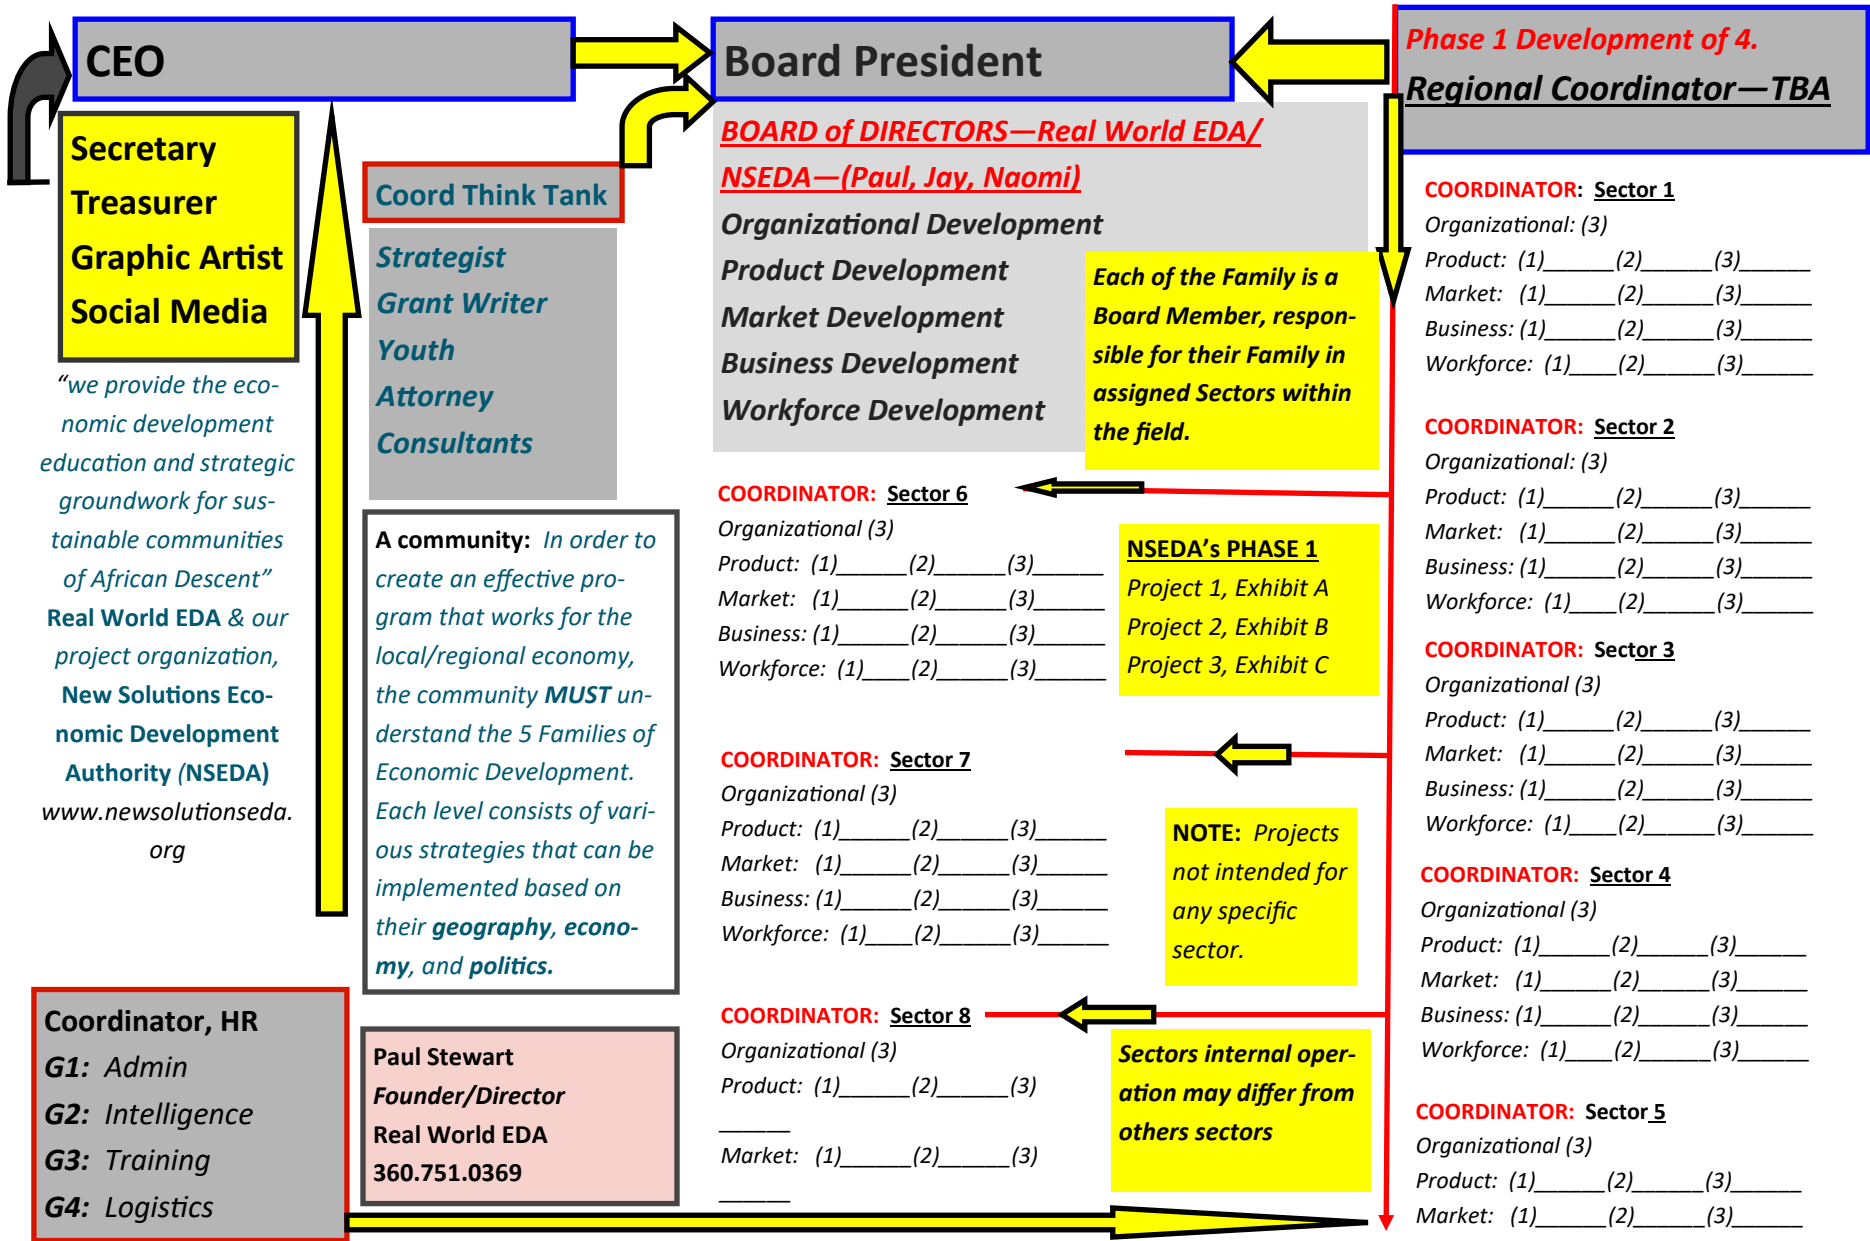

Puget Sound African Descent *Regional Economic Development Strategic & Tactical Blueprint*

Brought to you by Real World Economic Development Academy www.realworldeda.com