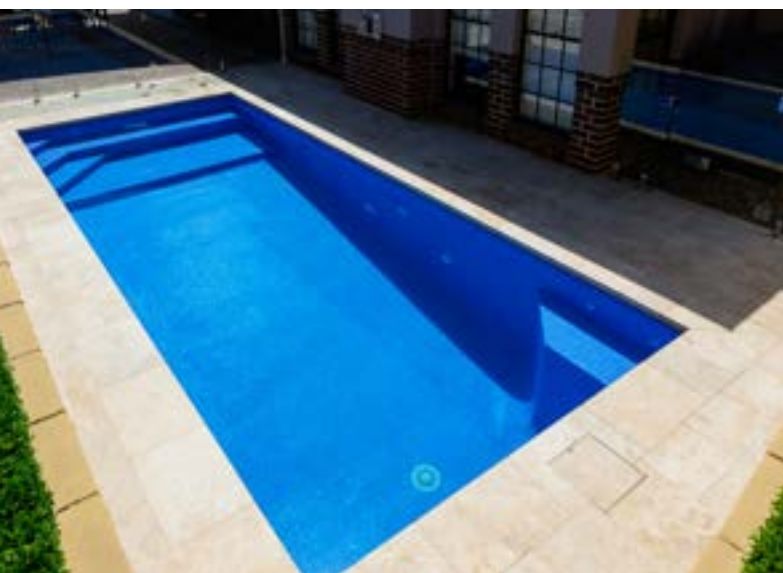

BASIC RANGE 2505-A 25MM