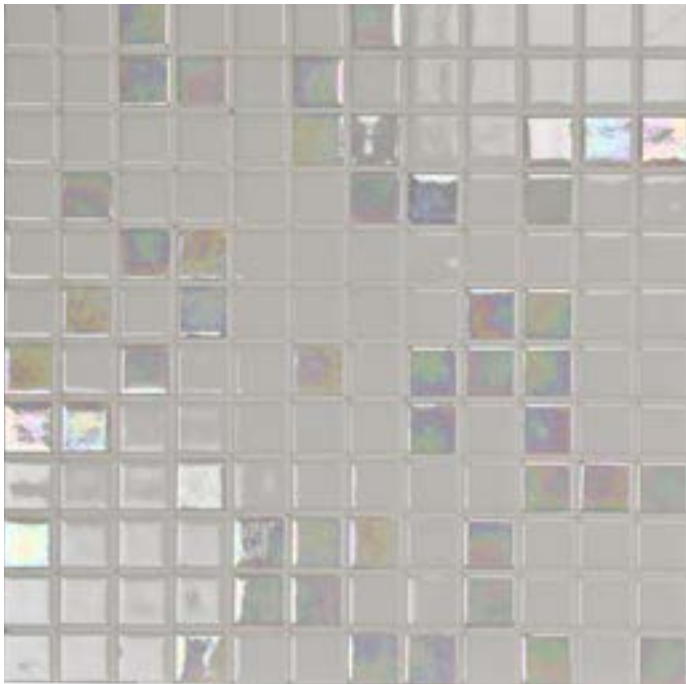

The glass mosaic Iris Mix range has all the advantages of the Iris pearl finish range with the addition of complimentary mixes from the Niebla and Lisa ranges.