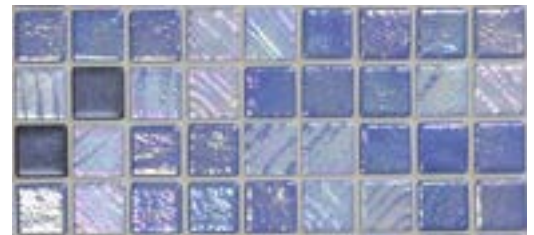

LONG ISLAND