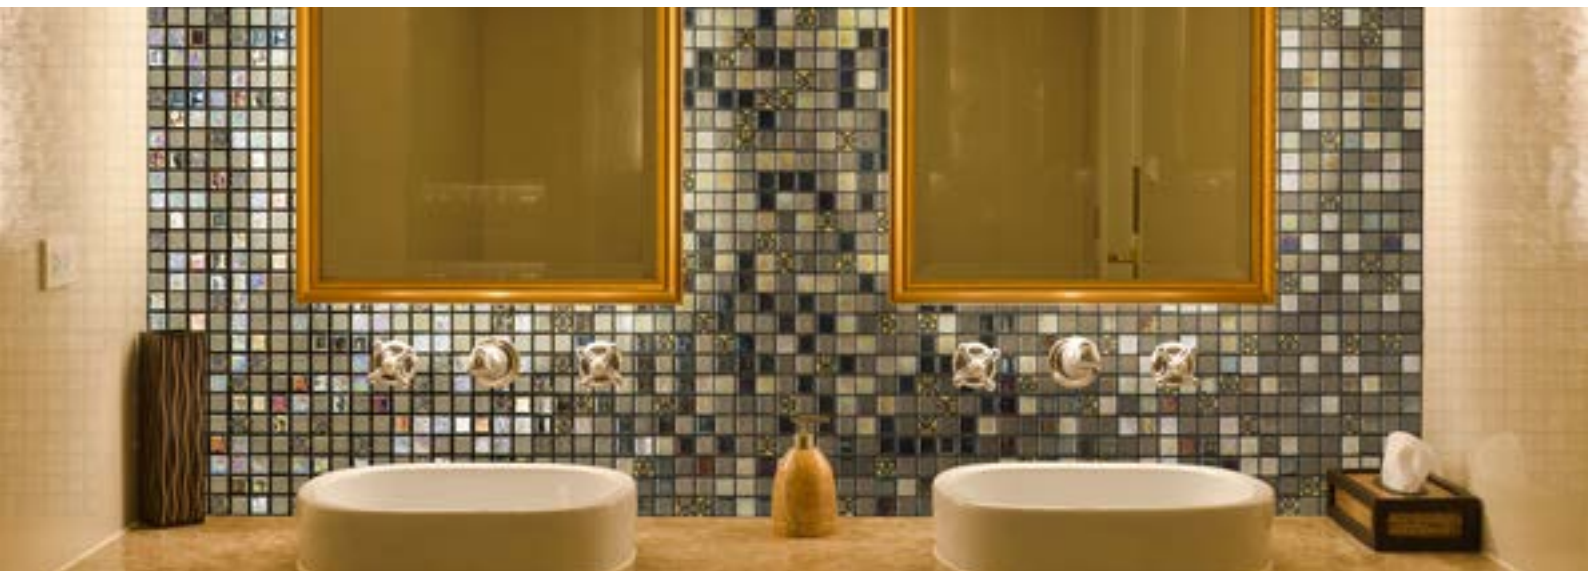

TOPPING DROPS 25MM

TOPPING ALMONDS 25MM

Fosfo

"Glow in the dark" Fosfo tiles make striking effects possible. Fosfo tiles can be used in pools, kitchens, bathrooms, on walls or projects that require highlighting for either fun or safety.