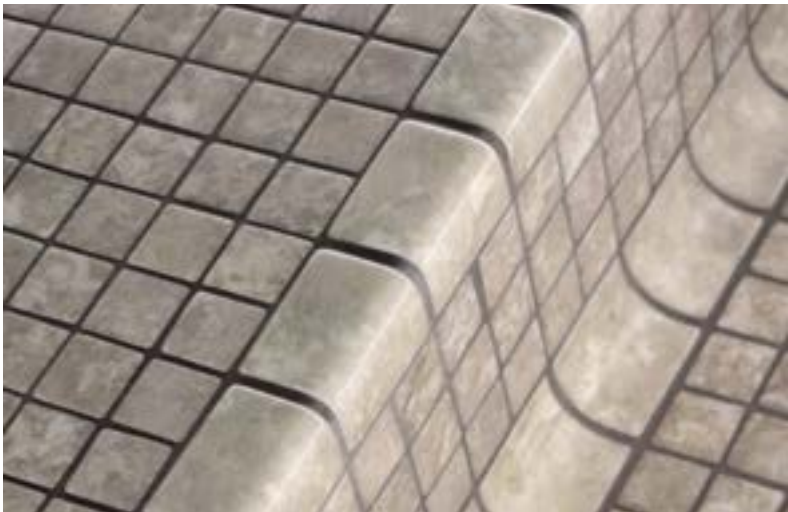

Corner & Cove

FOSFO RANGE

FOSFO

LISA RANGE

45-A

NIEBLA RANGE

03-D

05-A

16-B

60-A