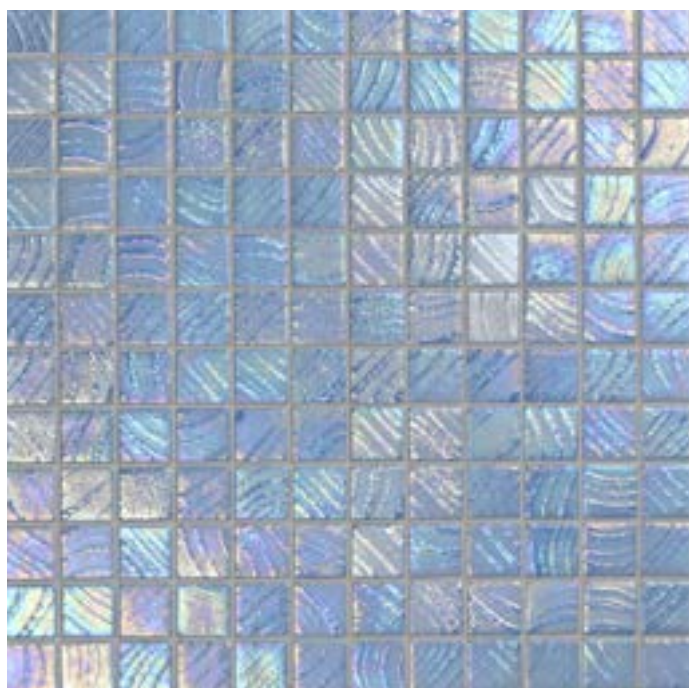

Vulcano

The glass mosaic Vulcano range features a rich pearl base colour which has been splashed with a raised lava-like design resembling the flow of a volcano.

STROMBOLI