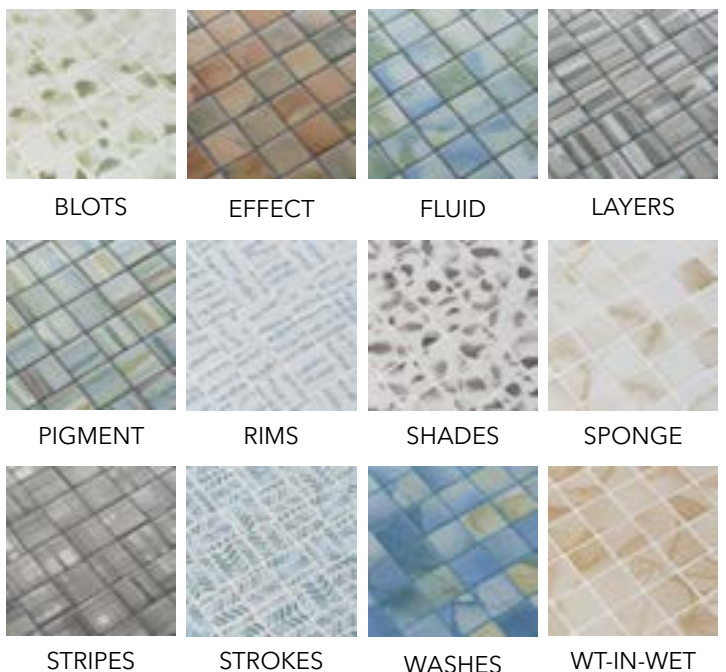

AQUARELLE 50 RANGE

IRIS 50 RANGE

AMBAR

ARENA

AZUR

COBRE

CORAL

CUARZO

Gradients of colour adorn the Degrado range satisfying projects which require a visual difference and a smooth transformation from dark to light tones and dramatic to subtle effects.

AZUL

GRIS

MARRON

ROCK