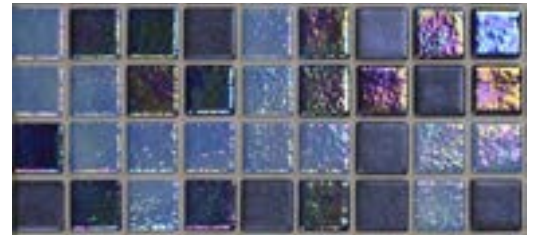

BASIC RANGE EGG SHELL 25MM

BASIC RANGE 2545-A 25MM

BASIC RANGE 2505-A 25MM

BASIC RANGE 2508-A 25MM

Cocktail

This range has been designed to combine the brilliant hues mixed with textures of various glass mosaic ranges. The versatility of this range has the essence for perfect fusion of colour and style, be it bold or subtle.

ALEXANDER

BLUE LAGOON

LONG ISLAND

GRASSHOPPER

TOMAHAWK

GIN FIZZ

C O C K T A I L R A N G E

ezarri