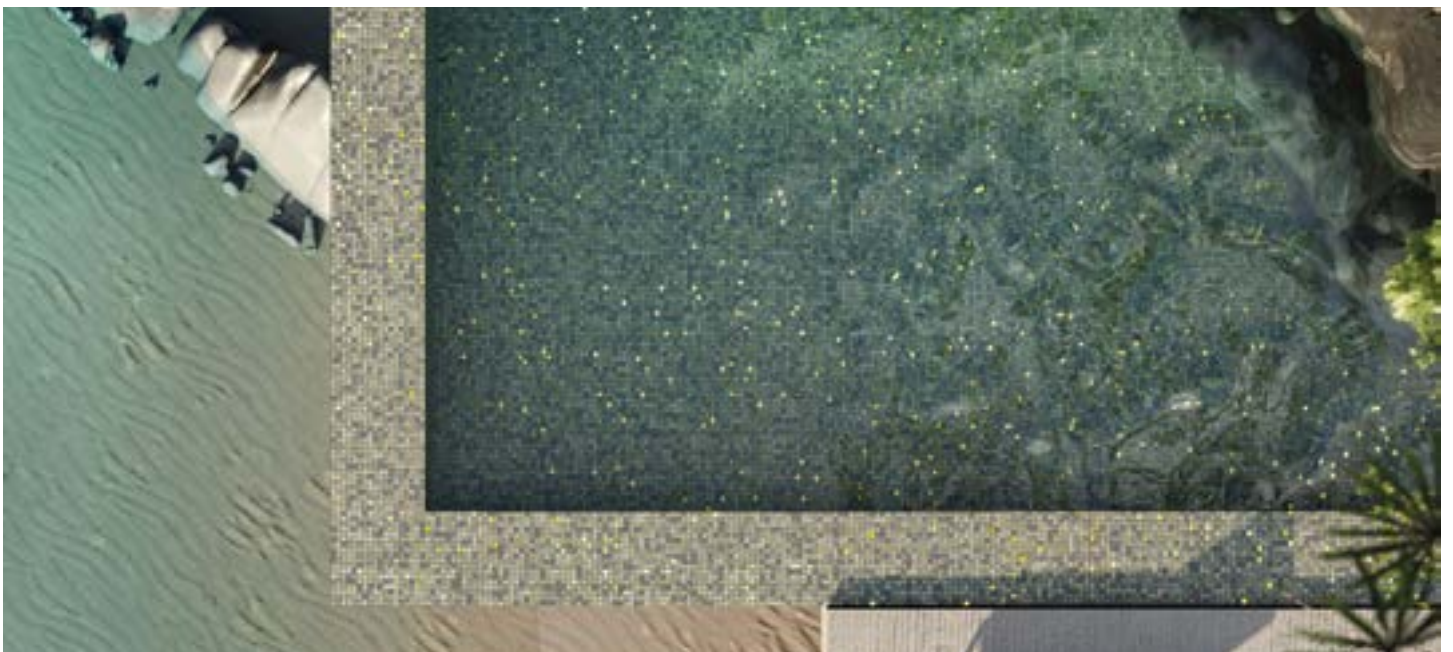

BALI GOLD

JADE GOLD

TOMAHAWK GOLD

ALEXANDER GOLD

Design your own border!

Borders Range

Our classic Borders glass mosaic range offer a dramatic yet classical statement, providing your project with style and individuality with your own mix of colours.