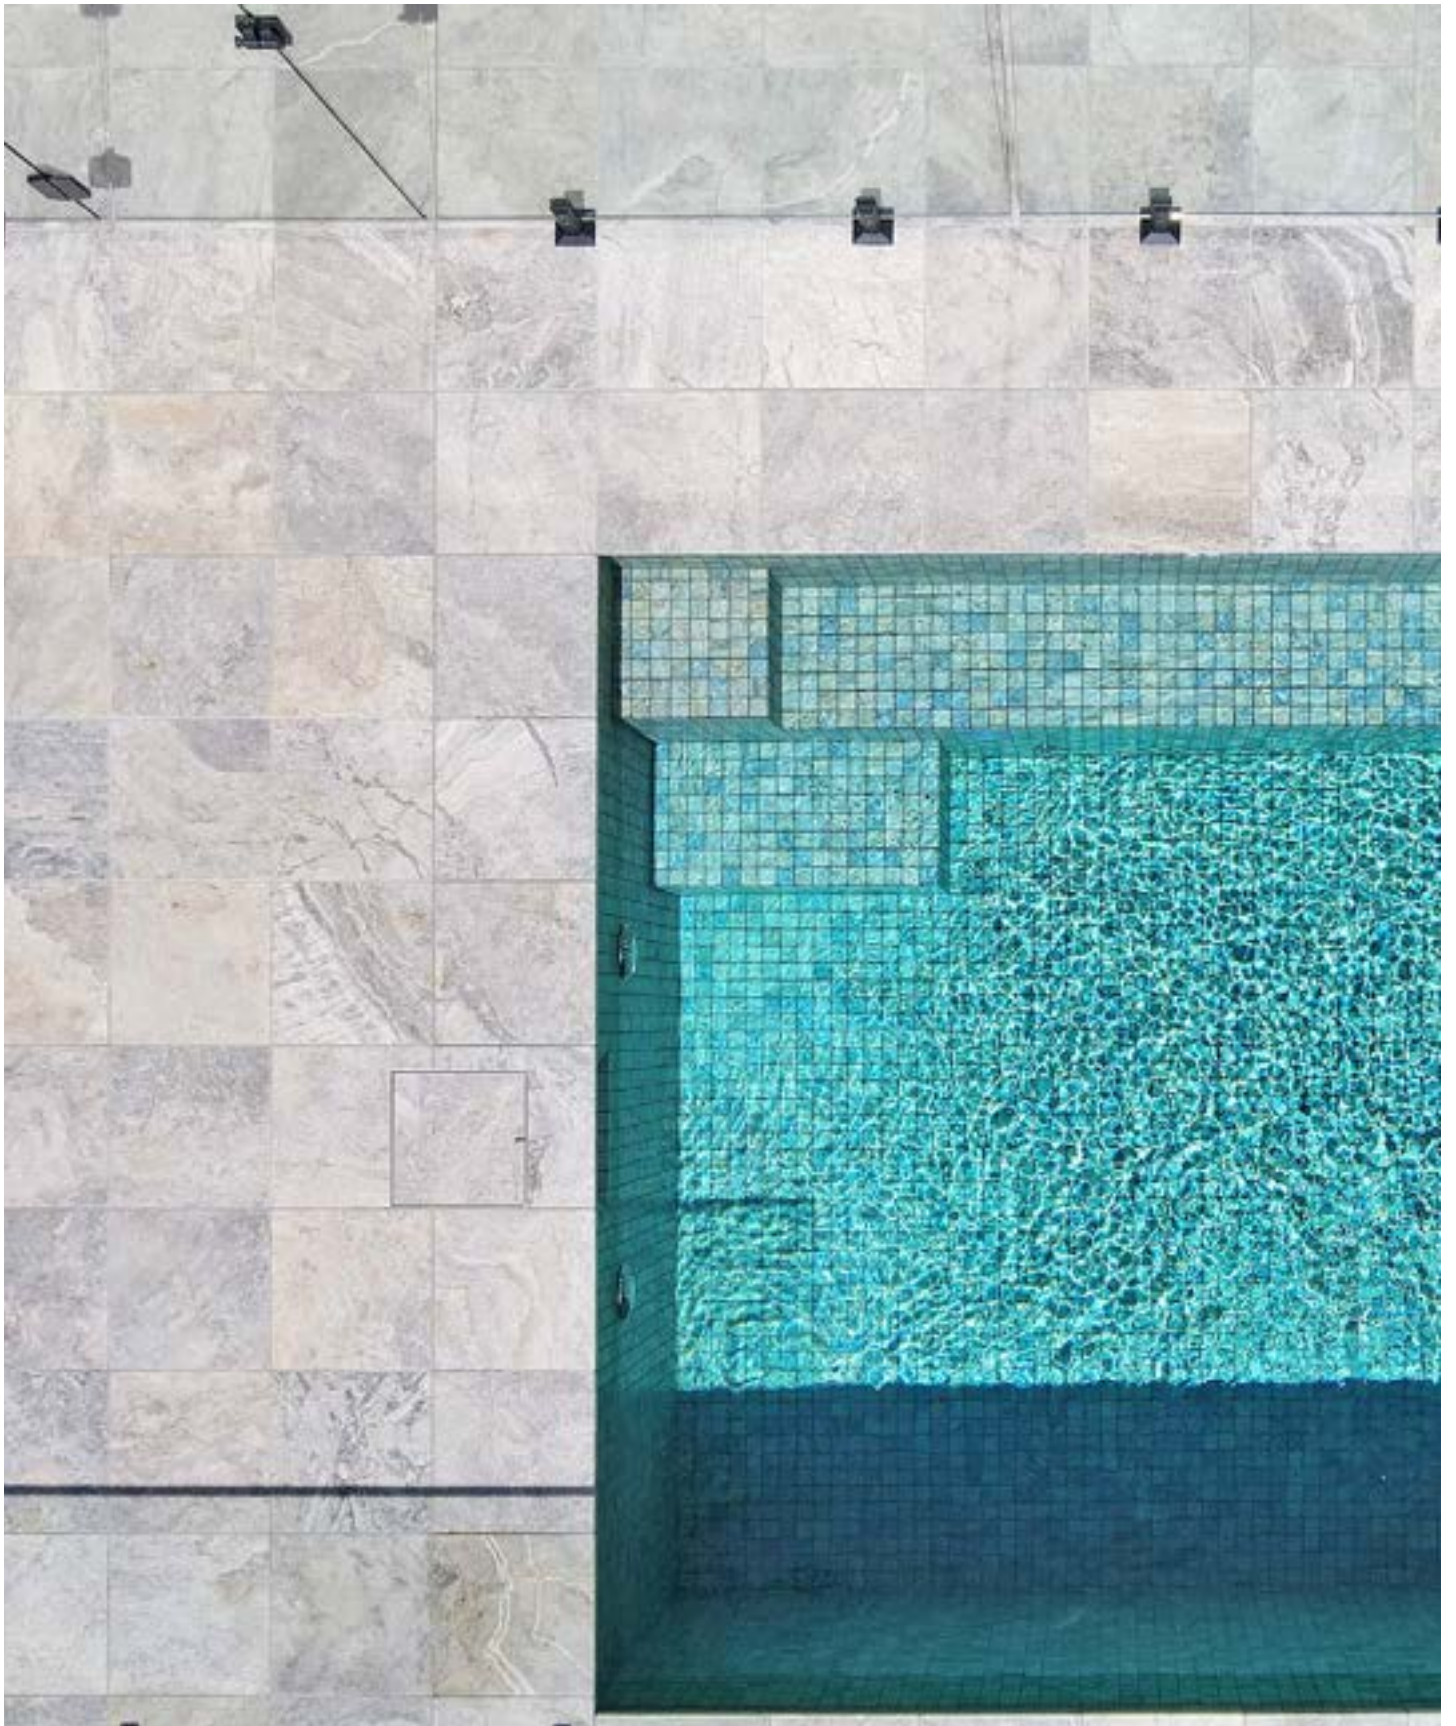

ezarri • porcelain • stone

by **ei**

sales@europeimports.com.au
1300 EUROPE (387-673)
www.europeimports.com.au