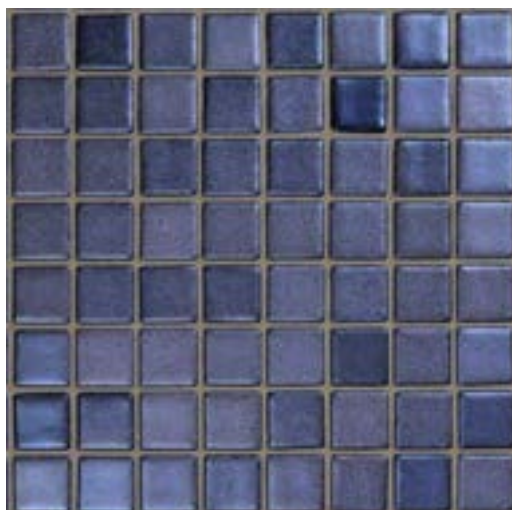

Space

The universal glass mosaic Space range has a matt finish with fine but dense pigments for a cosmos effect. Very popular with architects due to its uniqueness, and suitable for both pools and décor situations.

SEE RANGE

CAPRICORN