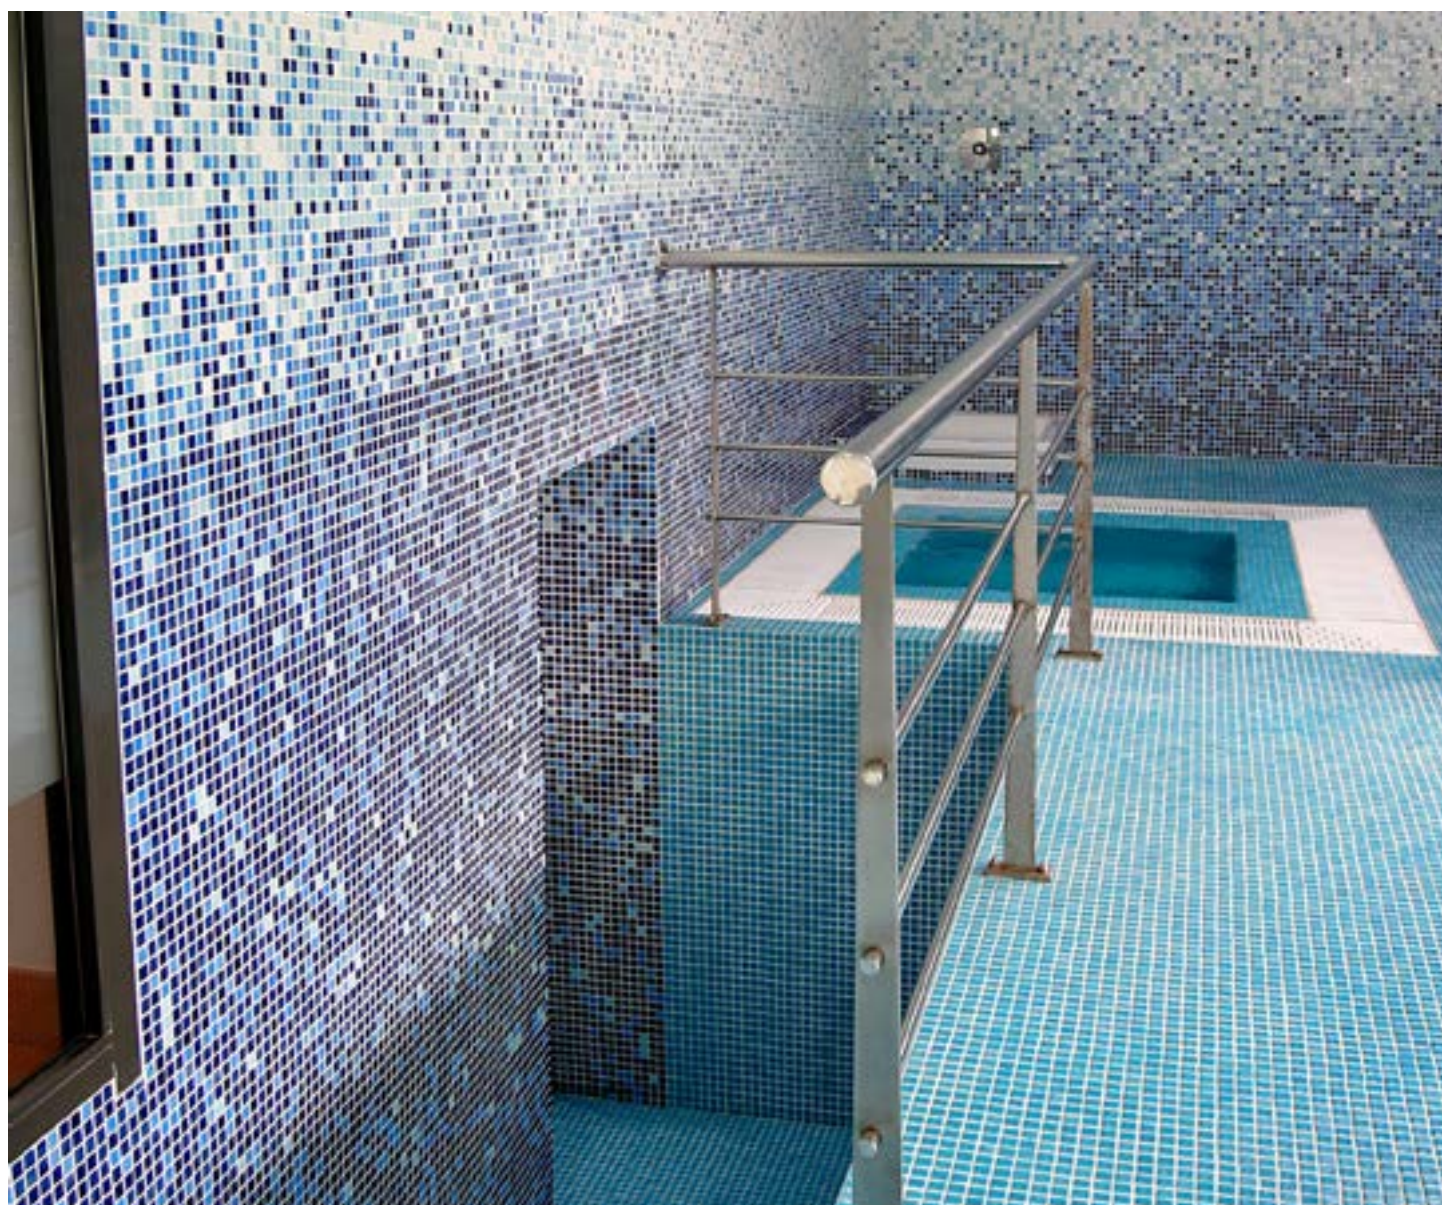

NEW
Gold Collection

12 references of 25mm tiles made from cast 24 carat gold, rolled in sheets and wrapped in a protective layer of glass. Golden mosaics that you can use to make special combinations, personalising each design and making it more your own than ever.