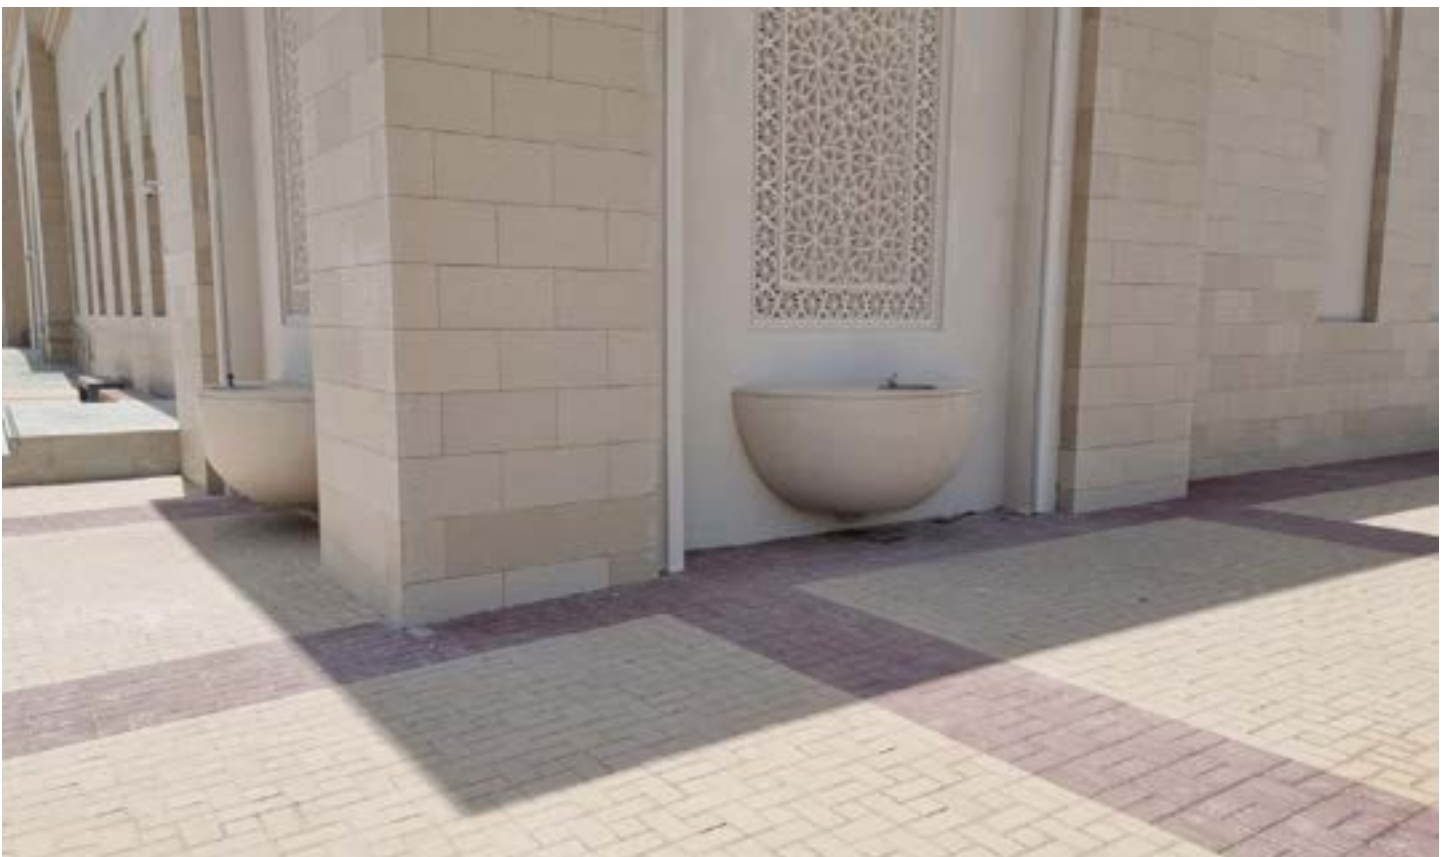

LEARN MORE

Tuscany Walnut Travertine

From architecturally designed to outback country style homes, this stone is sure to please and perfect for swimming pool surrounds.

Mocha Gold Limestone

Enhance the allure of your poolside oasis with exquisite Mocha Gold limestone. Crafted by nature, these pavers are a seamless blend of sophistication and durability, elevating the aesthetics and functionality of your outdoor space.