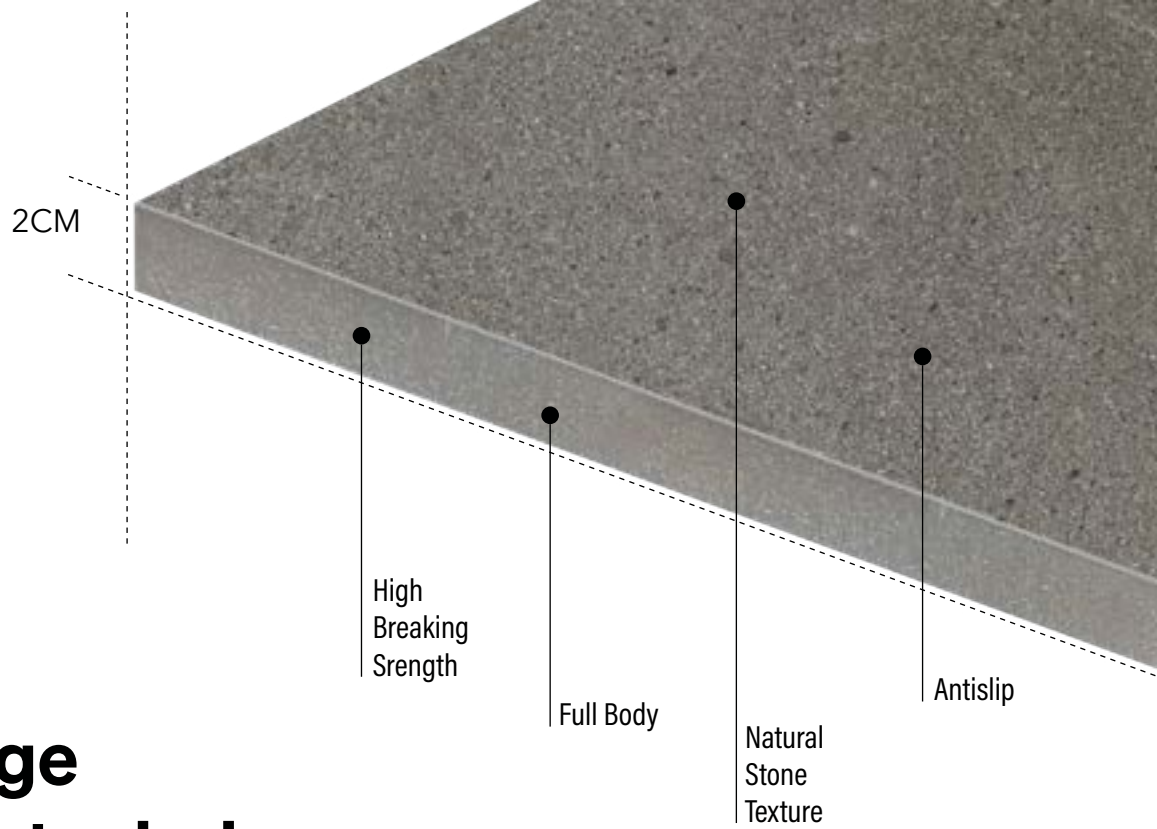

Ezarri Safe JointPoint® system

"It's not (only) the technology. It's defining the exact point."

This system leaves 92% of the mosaic surface free for applying the adhesive, which means much greater durability.

Its unique composition adapts to any curve or shape, ensuring maximum flexibility and strength. Working around obstacles is straightforward with the simple, easy-to-cut system.

Its flexibility and adaptability make it extremely easy to install, saving up to 25% of installation time compared to paper-based systems.

porcelain by 

Cutting edge production technique

Very low water absorption (<0.1% so no expansion or contraction)

Salt & Pepper biscuit. Full body biscuit available in selected ranges

Internal/external matching colour available in selected ranges