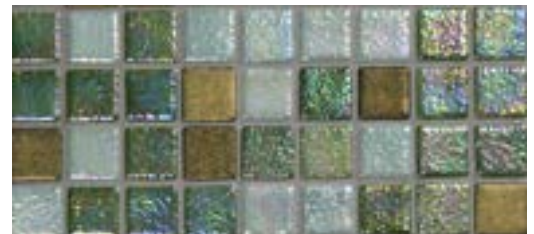

GRASSHOPPER