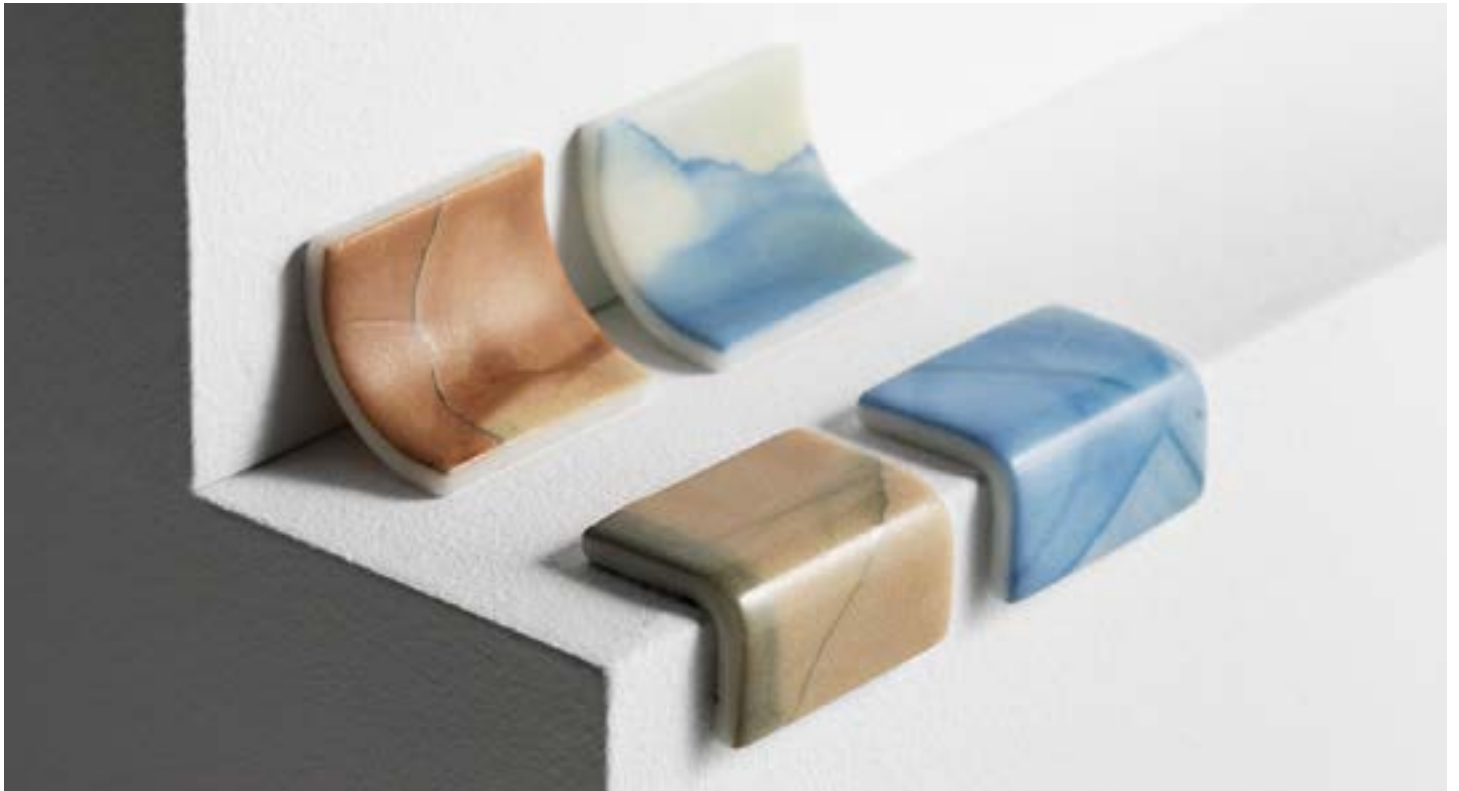

ZEN RANGE

Corner & Cove

SEE RANGE

Special piece for finishing steps. With the same texture as the safe mosaic, it provides a safe and continuous transition for steps and poolside.

SAFE STEPS
ANTI-SLIP
FINISH