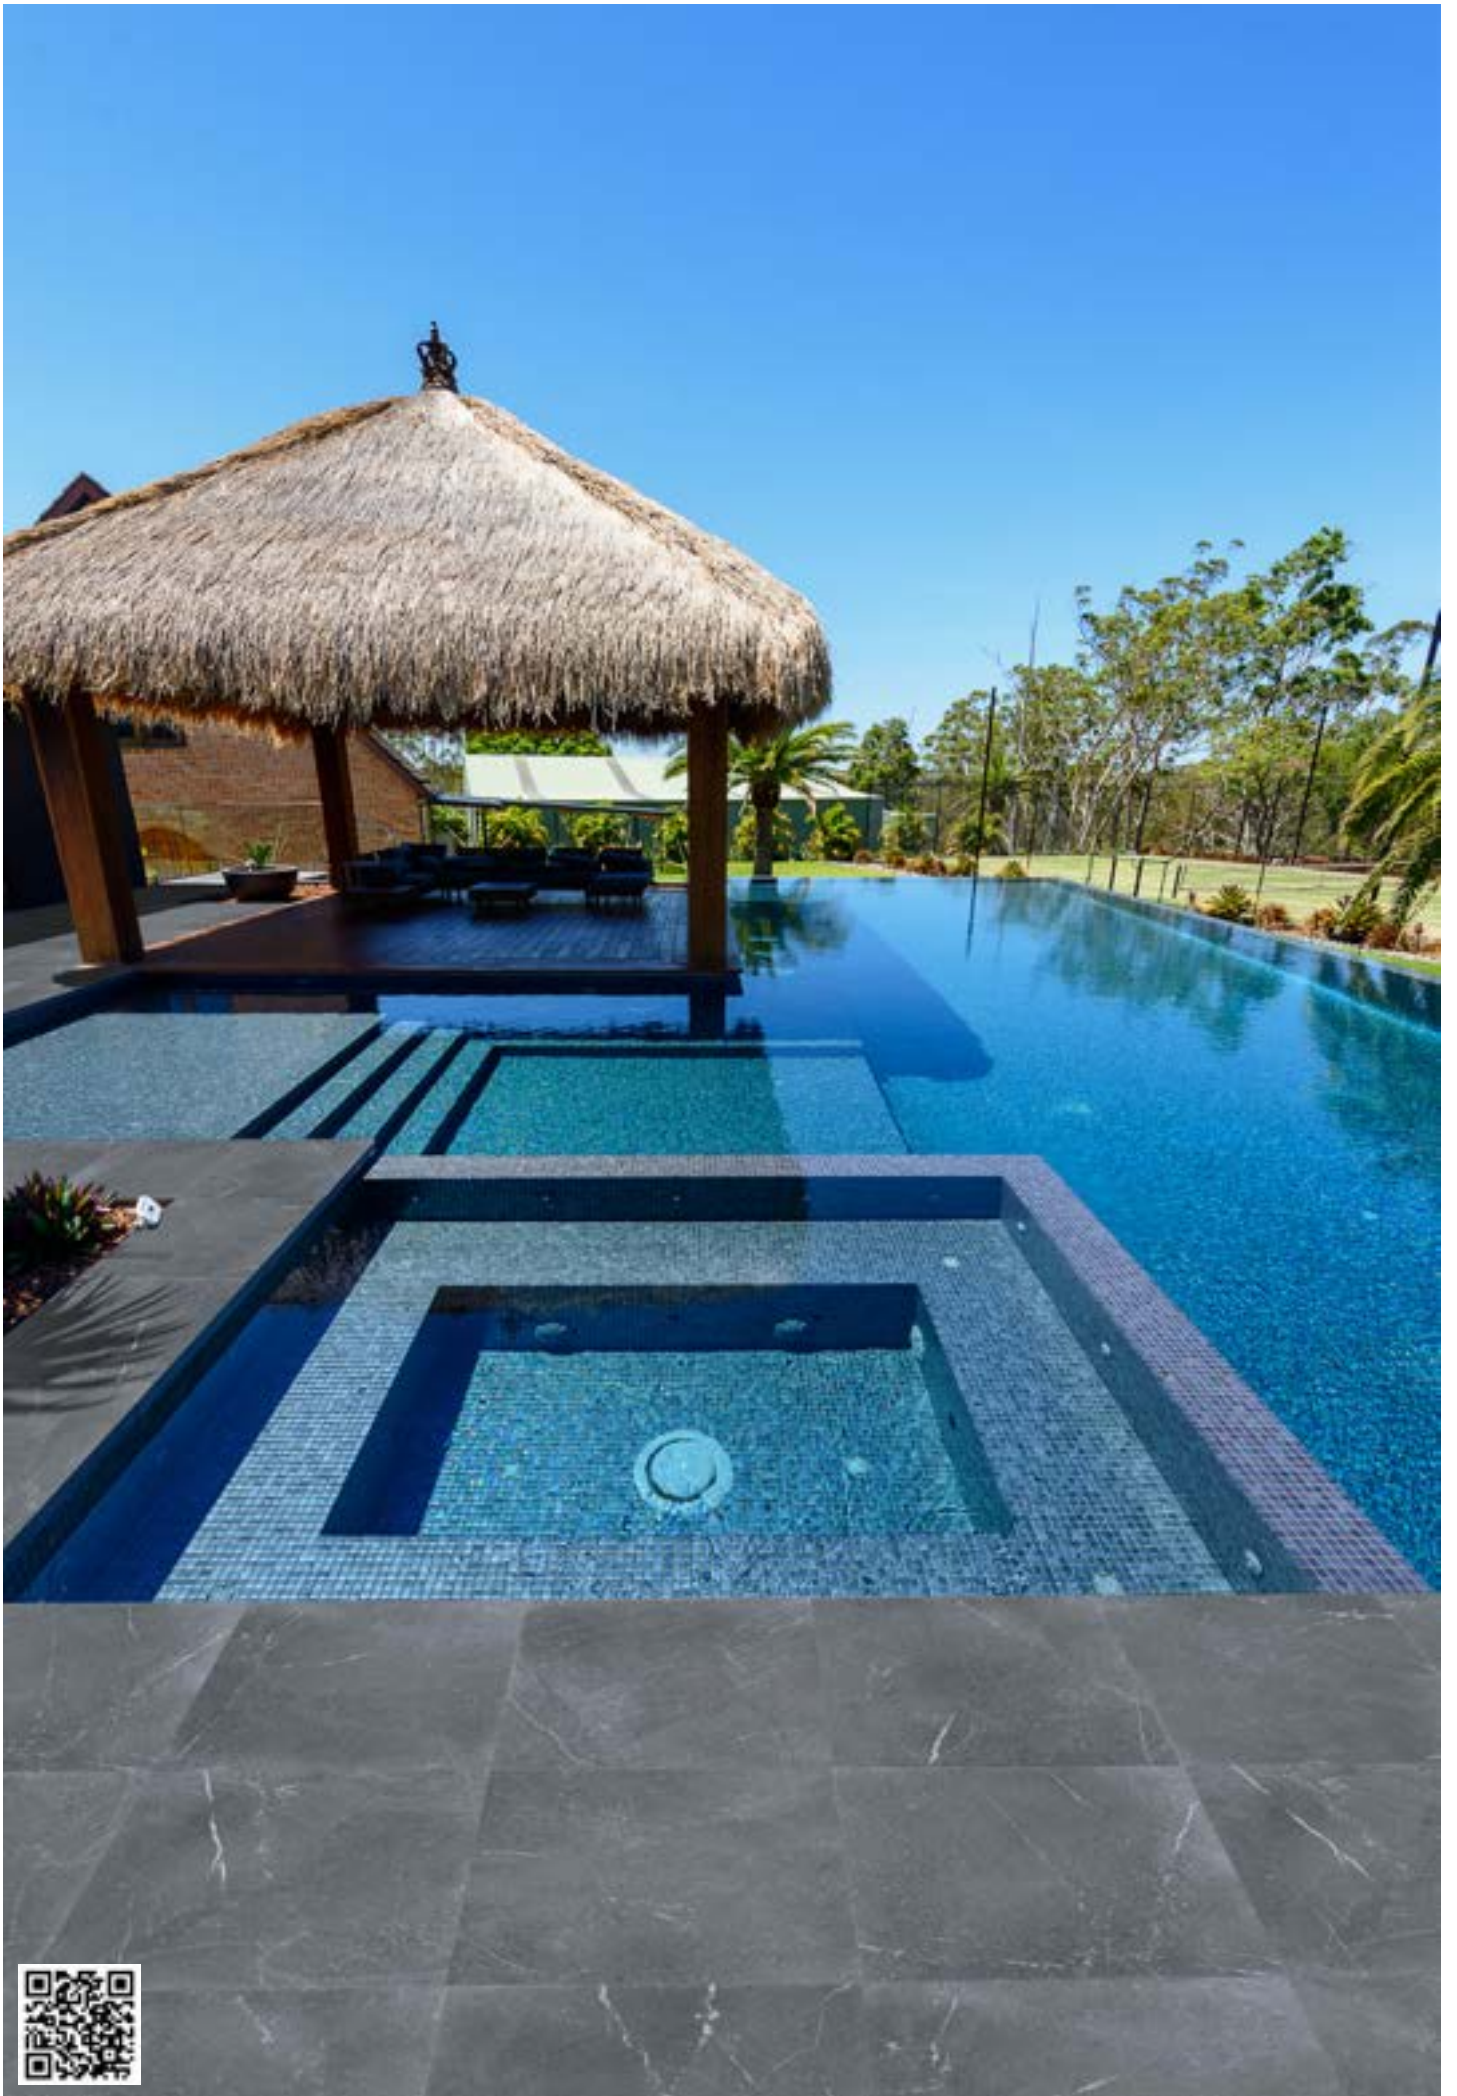

Pietra Grey

Pietra Grey is a beautiful rendition of the natural stone with a great deal of care taken to ensure that the final product wasn't too dark and hot under foot. This bold and beautiful design offers natural white veining against a unique deeper grey natural surface.