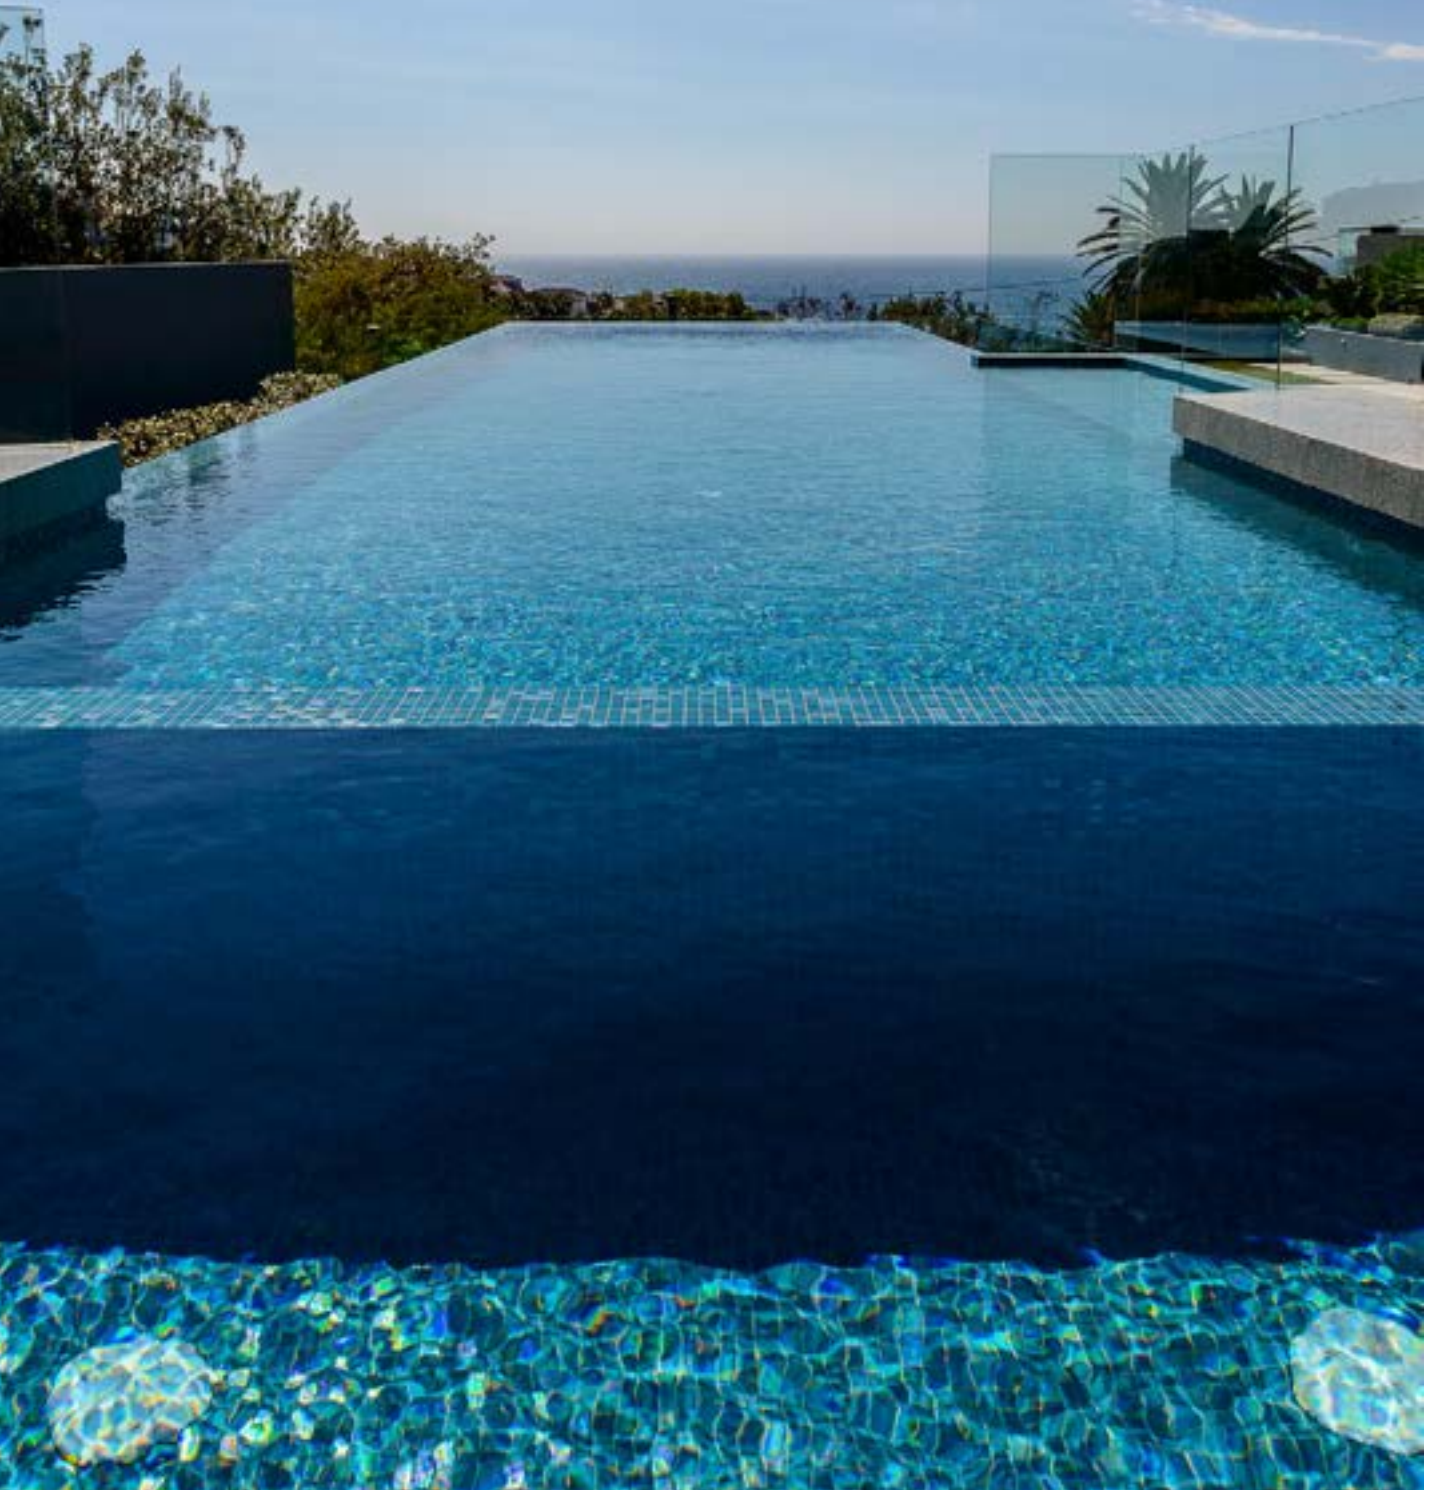

20
years
ANNIVERSARY

PRODUCT GALLERY

INDOOR & OUTDOOR

S O L U T I O N S by