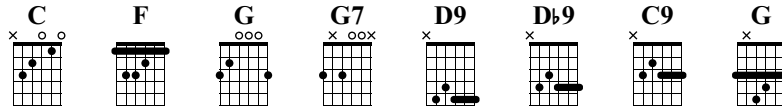

Jingle Bells

Fingerstyle Arrangement by GJ Robinson

James Lord Pierpont

Standard Tuning - Tempo = Christmas Cheer

1 **C**

3 0 3 1 3 0 0

Jin- gle bells! Jin- gle bells! Jin- gle all the way!

4 **F** **C** **G** **C**

1 1 1 1 1 0 0 5 0 3 3 0 3 3 6 0 0 0 0 0 0

Oh, what fun it is to ride, on a one horse op- en sleigh, Oh! Jin- gle bells! Jin- gle bells!

7 0 3 1 3 0 0 8 1 1 1 1 1 1 1 1 0 0 9 3 3 1 3 0 0

Jin- gle all the way! Oh, what fun it is to ride, on a one horse op- en sleigh!

10 **C** 11 **H** 12 **H** **F**

0 0 1 3 1 0 1 1 0 1 0 1 3 1 1 1 3

Dash- ing thr- ough the snow, on a one- horse op- en sleigh,

13 **F** **H** **G7** **C D9 D9b9 C9** **C**

1 1 1 3 1 0 3 3 1 3 3 0 5 4 3 15 0 1 3 1 1 1

ov- er fi- elds we go, laugh- ing all the way! Bells on bob- tails ring,

16 **F** **H** **G** **C** **G**

1 0 1 3 1 1 2 3 3 3 3 3 3 3 18 5 3 0 3

mak- ing spi- rits bri- ght, what fun it is to ride and sing, a sleigh- ing song to- night! Oh!